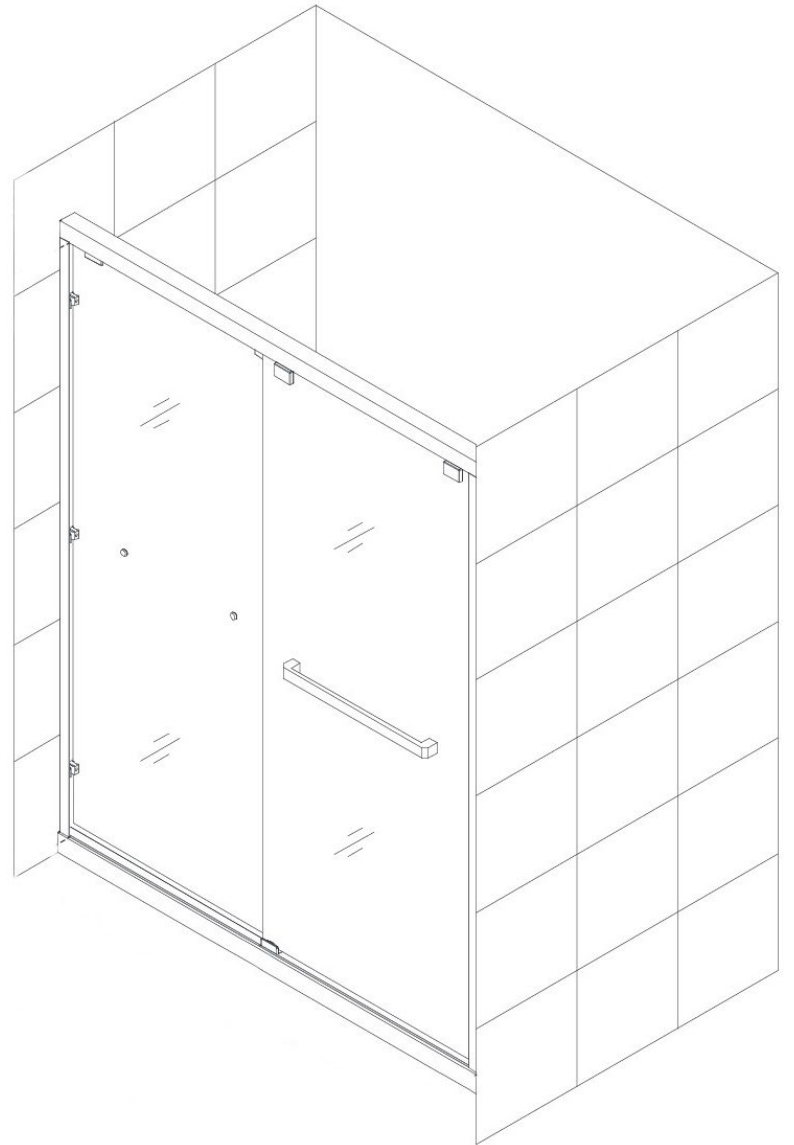

Double Sliding Shower Door

FRAME

Frame Double Sliding Shower Door

□ 169A Double Sliding Shower Door

Product Features:

- Bypass door provides space-saving efficiency and a seamless, modern look for your standalone shower.
- Available in Polished Chrome, Brushed Nickel, Matt Black and brushed gold finish to complement any style of bathroom decoration.
- Stainless steel towel bar doubles as a handle and offers a convenient place to hang your bath towels when showering.
- Sturdy, aluminum profile frame provides stability while resisting rust and corrosion.
- Easy assembly. Installation instructions, mounting bracket and hardware included.

Bottom rail

Anti-Collision Block

Detailed Photos

Top rail

Front view

Door guide

Bottom rail

Parts Specifications

Top rail

Wall jamb

Bottom rail

Roller

Anti-Collision Block

Real Products

Overall Images

N.W.: 80 KG/SET. G.W.: 83 KG/SET

Carton Package Pictures

Carton Front View

Carton Rear View

Carton Inside View

Hardware Boxes

Hardware Boxes Inside View

Hardware Overview

Instructions