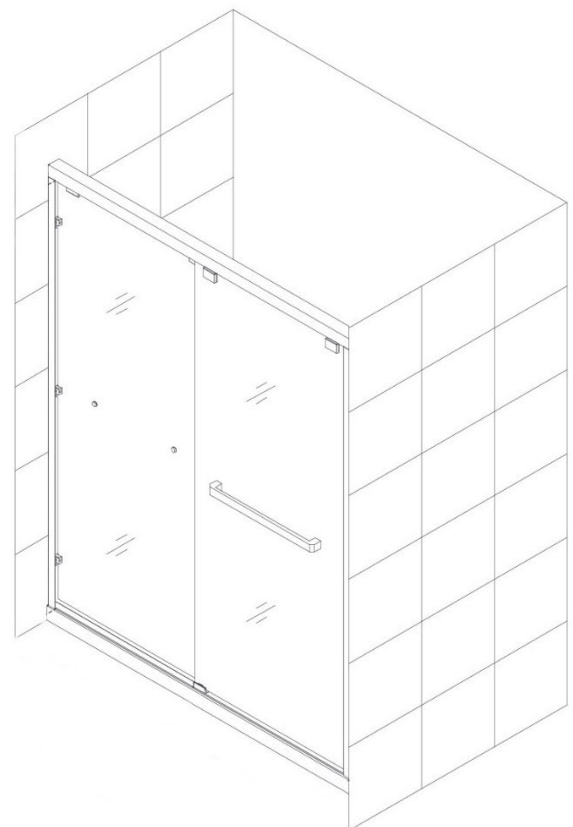

Double Sliding Shower Door

FRAME

Frame Double Sliding Shower Door

□ 169A Double Sliding Shower Door

Product Features:

- Bypass door provides space-saving efficiency and a seamless, modern look for your standalone shower.
- Available in Polished Chrome, Brushed Nickel, Matt Black and brushed gold finish to complement any style of bathroom decoration.
- Stainless steel towel bar doubles as a handle and offers a convenient place to hang your bath towels when showering.
- Sturdy, aluminum profile frame provides stability while resisting rust and corrosion.
- Easy assembly. Installation instructions, mounting bracket and hardware included.

Bottom rail

Anti-Collision Block

Detailed Photos

Top rail

Front view

Door guide

Bottom rail

Parts Specifications

Carton Package Pictures

Carton Front View

Carton Rear View

Carton Inside View

Hardware Boxes

Hardware Boxes Inside View

Hardware Overview

Instructions

Container Pictures

Custom Options

DIMENSIONS

- 1200 mm x 2000 mm height
- Custom sizes and configurations available to fit specific project

GLASS

- Clear, Frosted and others

GLASS COATINGS

- Nano Shield™ is surface applied coating that prevents water stains.
- Frosted glass made with acid etching process, easy to clean and leaves no fingerprints.