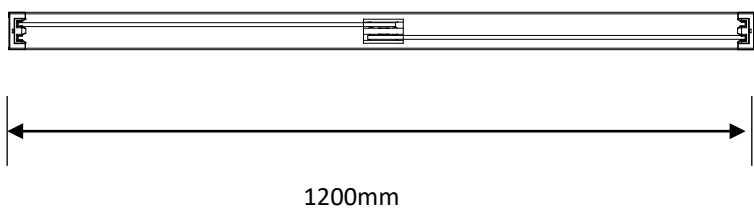

Approved Drawing

Hardware Finish
Matt Black

Roller