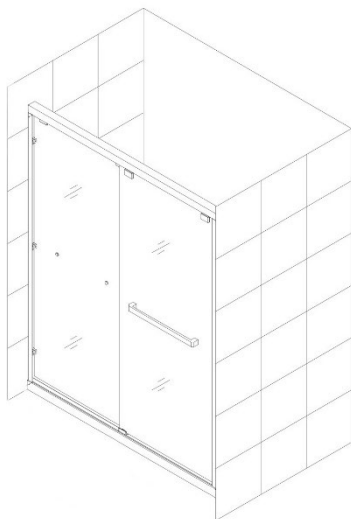

Custom Options

DIMENSIONS

- 1200 mm x 2000 mm height
- Custom sizes and configurations available to fit specific project

GLASS

- Clear, Frosted and others

GLASS COATINGS

- Nano Shield™ is surface applied coating that prevents water stains.
- Frosted glass made with acid etching process, easy to clean and leaves no fingerprints.

Custom Size

size(W*H)	Width Adjustment	Walk-In Range	Height	UNIT HEIGHT	WIDTH RANGE	GLASS PANEL
1200*1900	800-1000	600	1900	2000	1200	610x1826
1200*2000	800-1000	600	2000	2000	1200	610x1926
1200*2100	800-1000	600	2100	2100	1200	610x2026
1300*2000	800-1000	650	2000	2000	1300	660x1926
1300*2100	800-1000	650	2100	2100	1300	660x2026

Application

Wall to wall shower door