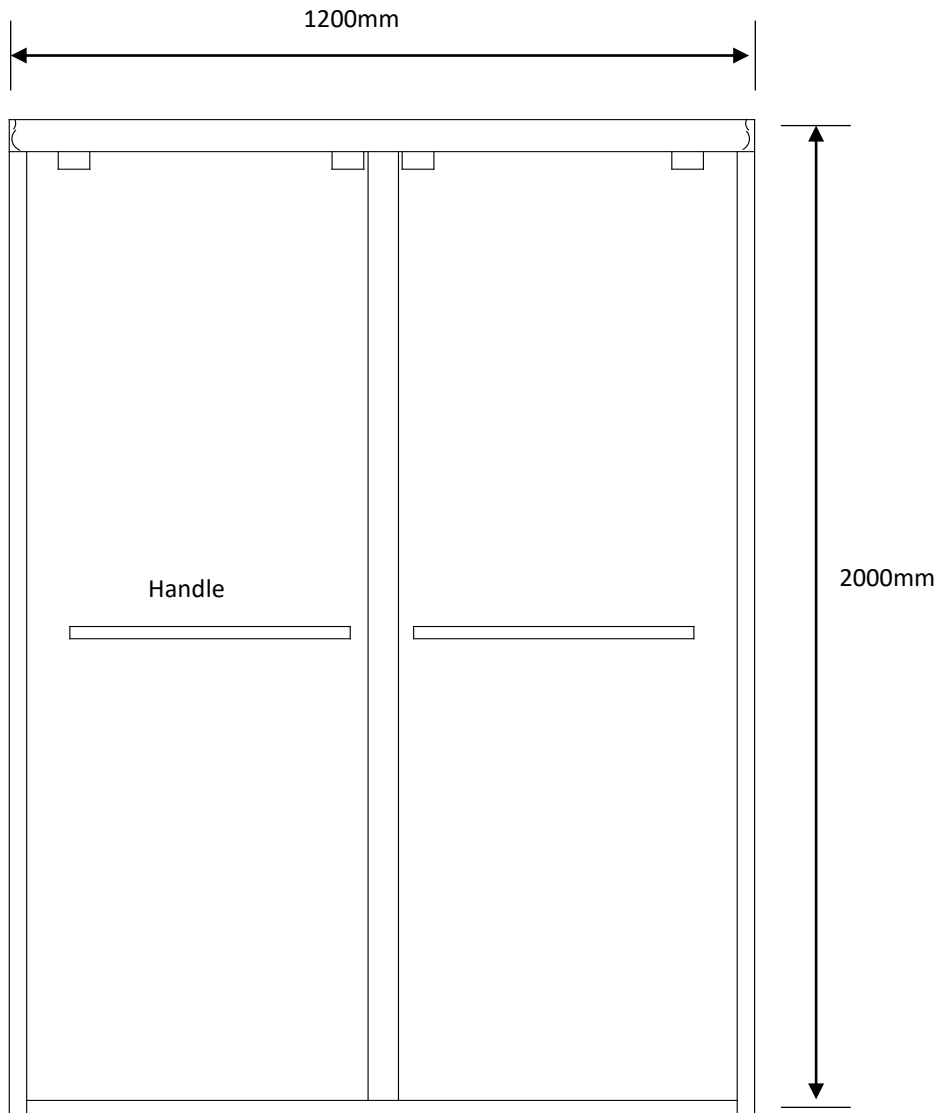

Approved Drawing

Hardware Finish
Matt Black

Roller