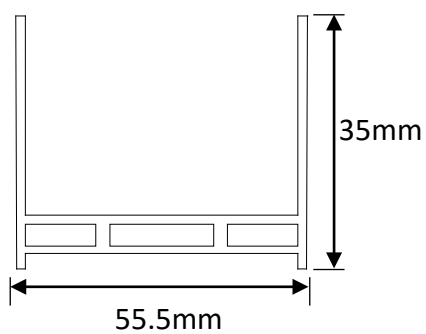

Approved Drawing

Hardware Finish
Matt Black

Top rail

Wall jamb

Bottom rail