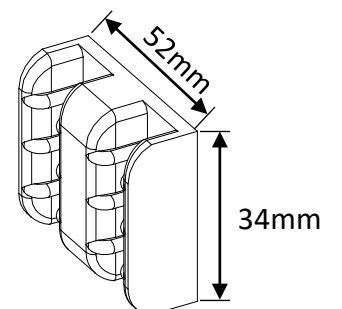

Double Sliding Shower Door

FRAME

Frame Double Sliding Shower Door

□ 169A Double Sliding Shower Door

Product Features:

- Bypass door provides space-saving efficiency and a seamless, modern look for your standalone shower.
- Available in Polished Chrome, Brushed Nickel, Matt Black and brushed gold finish to complement any style of bathroom decoration.
- Stainless steel towel bar doubles as a handle and offers a convenient place to hang your bath towels when showering.
- Sturdy, aluminum profile frame provides stability while resisting rust and corrosion.
- Easy assembly. Installation instructions, mounting bracket and hardware included.

Bottom rail

Anti-Collision Block

Detailed Photos

Top rail

Front view

Door guide

Bottom rail

Parts Specifications

Container Pictures

Custom Options

DIMENSIONS

- 1200 mm x 2000 mm height
- Custom sizes and configurations available to fit specific project

GLASS

- Clear, Frosted and others

GLASS COATINGS

- Nano Shield™ is surface applied coating that prevents water stains.
- Frosted glass made with acid etching process, easy to clean and leaves no fingerprints.

UNTREATED

TREATED

Custom Size

size(W*H)	Width Adjustment	Walk-In Range	Height	UNIT HEIGHT	WIDTH RANGE	GLASS PANEL
1200*1900	800-1000	600	1900	2000	1200	610x1826
1200*2000	800-1000	600	2000	2000	1200	610x1926
1200*2100	800-1000	600	2100	2100	1200	610x2026
1300*2000	800-1000	650	2000	2000	1300	660x1926
1300*2100	800-1000	650	2100	2100	1300	660x2026