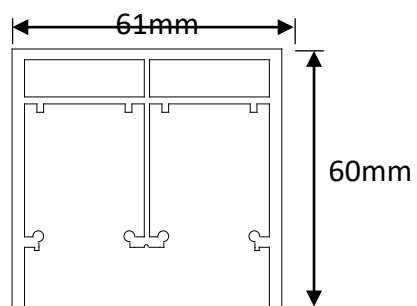

Approved Drawing

Hardware Finish
Matt Black

Top rail

Bottom rail