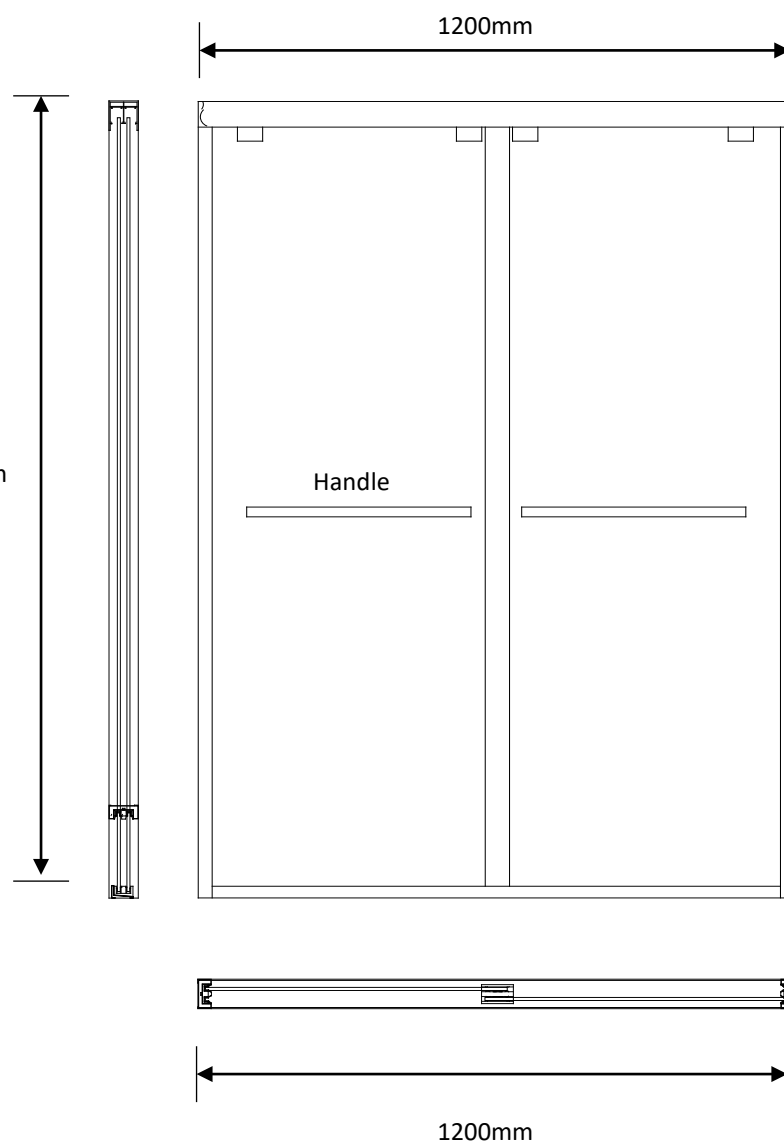

Compliance Certifications

Meets or Exceeds the Following Specifications:

- ASTM C1464-06 and ASTM C1048
- Safety criteria CPSC 16CFR 1201 categories 1 & 2 and ANSI Z97.1
- SGCC Certified

2000mm