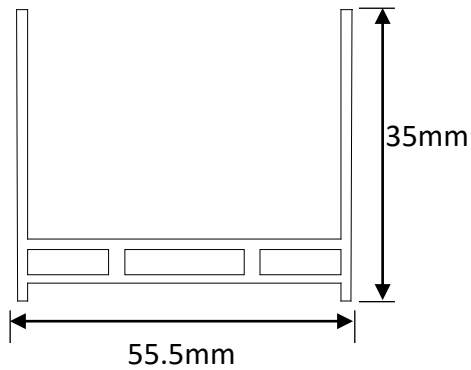

Parts Specifications

Wall jamb