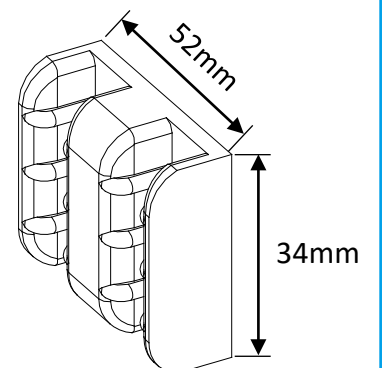

Bottom rail

Anti-Collision Block

Detailed Photos

Top rail

Front view

Door guide

Bottom rail

Parts Specifications

Top rail

Wall jamb

Bottom rail

Roller

Anti-Collision Block

Real Products

Overall Images

N.W.: 80 KG/SET. G.W.: 83 KG/SET

Carton Package Pictures

Carton Front View

Carton Rear View

Carton Inside View

Hardware Boxes

Hardware Boxes Inside View

Hardware Overview

Instructions

Container Pictures

Custom Options

DIMENSIONS

- 1200 mm x 2000 mm height
- Custom sizes and configurations available to fit specific project

GLASS

- Clear, Frosted and others

GLASS COATINGS

- Nano Shield™ is surface applied coating that prevents water stains.
- Frosted glass made with acid etching process, easy to clean and leaves no fingerprints.