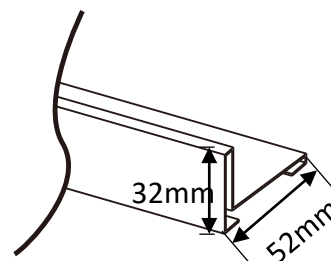

Double Sliding Shower Door

FRAME

Frame Double Sliding Shower Door

□ 169A Double Sliding Shower Door

Product Features:

- Bypass door provides space-saving efficiency and a seamless, modern look for your standalone shower.
- Available in Polished Chrome, Brushed Nickel, Matt Black and brushed gold finish to complement any style of bathroom decoration.
- Stainless steel towel bar doubles as a handle and offers a convenient place to hang your bath towels when showering.
- Sturdy, aluminum profile frame provides stability while resisting rust and corrosion.
- Easy assembly. Installation instructions, mounting bracket and hardware included.

Bottom rail

Anti-Collision Block

Detailed Photos

Top rail

Front view

Door guide

Bottom rail

Parts Specifications

Container Pictures

Custom Options

DIMENSIONS

- 1200 mm x 2000 mm height
- Custom sizes and configurations available to fit specific project

GLASS

- Clear, Frosted and others

GLASS COATINGS

- Nano Shield™ is surface applied coating that prevents water stains.
- Frosted glass made with acid etching process, easy to clean and leaves no fingerprints.

UNTREATED

TREATED

Custom Size

size(W*H)	Width Adjustment	Walk-In Range	Height	UNIT HEIGHT	WIDTH RANGE	GLASS PANEL
1200*1900	800-1000	600	1900	2000	1200	610x1826
1200*2000	800-1000	600	2000	2000	1200	610x1926
1200*2100	800-1000	600	2100	2100	1200	610x2026
1300*2000	800-1000	650	2000	2000	1300	660x1926
1300*2100	800-1000	650	2100	2100	1300	660x2026