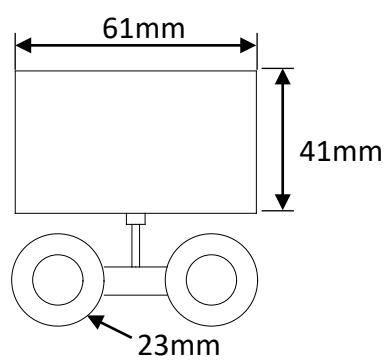

Bottom rail

Anti-Collision Block

Detailed Photos

Top rail

Front view

Door guide

Bottom rail

Parts Specifications

Top rail

Wall jamb

Bottom rail

Roller

Anti-Collision Block

Real Products

Overall Images

N.W.: 80 KG/SET. G.W.: 83 KG/SET

Carton Package Pictures

Carton Front View

Carton Rear View

Carton Inside View

Hardware Boxes

Hardware Boxes Inside View

Hardware Overview

Instructions

Container Pictures

Custom Options

DIMENSIONS

- 1200 mm x 2000 mm height
- Custom sizes and configurations available to fit specific project

GLASS

- Clear, Frosted and others

GLASS COATINGS

- Nano Shield™ is surface applied coating that prevents water stains.
- Frosted glass made with acid etching process, easy to clean and leaves no fingerprints.