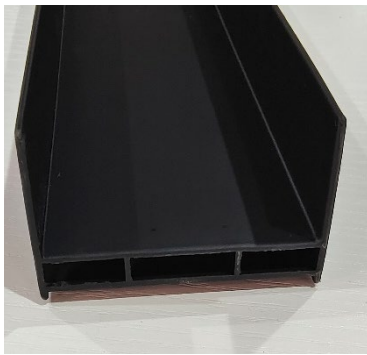

Double Sliding Shower Door

FRAME

Frame Double Sliding Shower Door

□ 169A Double Sliding Shower Door

Product Features:

- Bypass door provides space-saving efficiency and a seamless, modern look for your standalone shower.
- Available in Polished Chrome, Brushed Nickel, Matt Black and brushed gold finish to complement any style of bathroom decoration.
- Stainless steel towel bar doubles as a handle and offers a convenient place to hang your bath towels when showering.
- Sturdy, aluminum profile frame provides stability while resisting rust and corrosion.
- Easy assembly. Installation instructions, mounting bracket and hardware included.

- Clear

Optional Finishes:

- Chrome
- Matt Black
- Brushed Nickel
- Brushed Gold

Approved Drawing

Hardware Finish
Matt Black

Roller

Top rail

Wall jamb

Bottom rail

Anti-Collision Block

Detailed Photos

Top rail

Front view

Door guide

Bottom rail

Parts Specifications

Top rail

Wall jamb

Bottom rail

Roller

Anti-Collision Block

Real Products

Overall Images

N.W.: 80 KG/SET. G.W.: 83 KG/SET