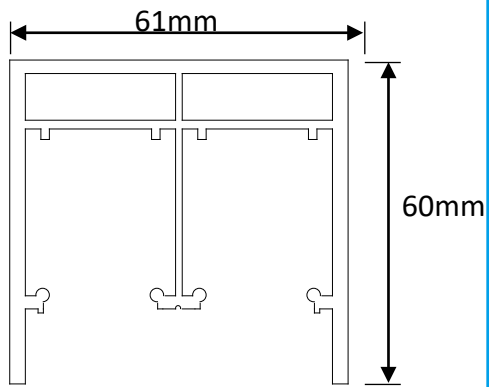

Parts Specifications

Top rail