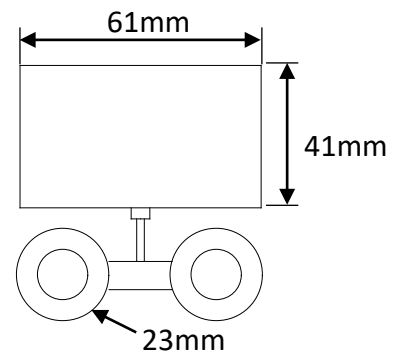

Approved Drawing

Hardware Finish
Matt Black

Roller