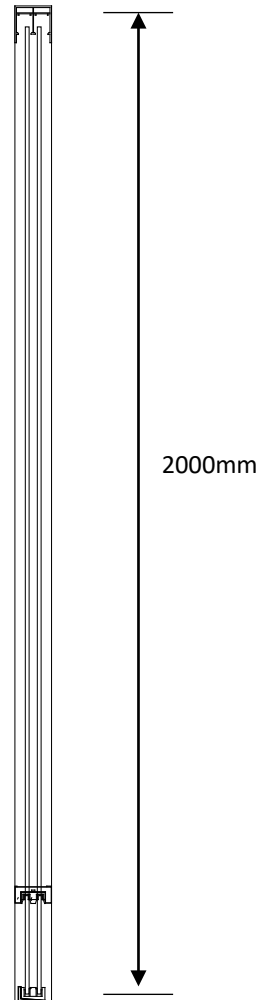

Double Sliding Shower Door

FRAME

Frame Double Sliding Shower Door

□ 169A Double Sliding Shower Door

Product Features:

- Bypass door provides space-saving efficiency and a seamless, modern look for your standalone shower.
- Available in Polished Chrome, Brushed Nickel, Matt Black and brushed gold finish to complement any style of bathroom decoration.
- Stainless steel towel bar doubles as a handle and offers a convenient place to hang your bath towels when showering.
- Sturdy, aluminum profile frame provides stability while resisting rust and corrosion.
- Easy assembly. Installation instructions, mounting bracket and hardware included.

- Clear

Optional Finishes:

- Chrome
- Matt Black
- Brushed Nickel
- Brushed Gold

Approved Drawing

Hardware Finish
Matt Black

Roller

Top rail

Wall jamb

Bottom rail

Anti-Collision Block

Detailed Photos

Top rail

Front view

Door guide

Bottom rail

Parts Specifications

UNTREATED

TREATED

Custom Size

size(W*H)	Width Adjustment	Walk-In Range	Height	UNIT HEIGHT	WIDTH RANGE	GLASS PANEL
1200*1900	800-1000	600	1900	2000	1200	610x1826
1200*2000	800-1000	600	2000	2000	1200	610x1926
1200*2100	800-1000	600	2100	2100	1200	610x2026
1300*2000	800-1000	650	2000	2000	1300	660x1926
1300*2100	800-1000	650	2100	2100	1300	660x2026