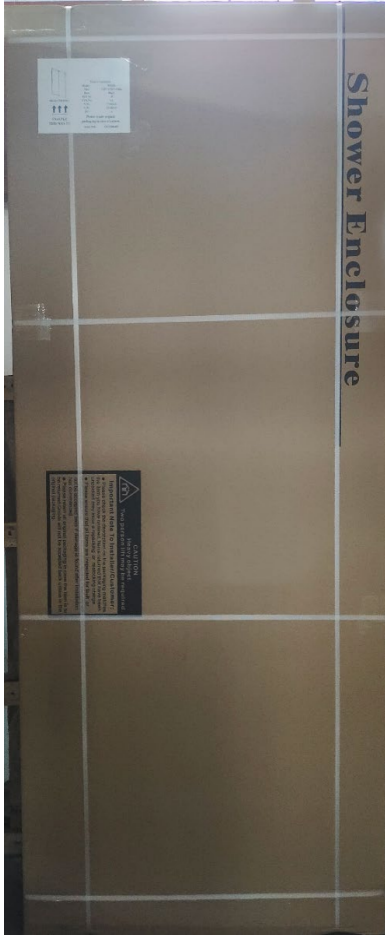

Double Sliding Shower Door

FRAME

Frame Double Sliding Shower Door

□ 169A Double Sliding Shower Door

Product Features:

- Bypass door provides space-saving efficiency and a seamless, modern look for your standalone shower.
- Available in Polished Chrome, Brushed Nickel, Matt Black and brushed gold finish to complement any style of bathroom decoration.
- Stainless steel towel bar doubles as a handle and offers a convenient place to hang your bath towels when showering.
- Sturdy, aluminum profile frame provides stability while resisting rust and corrosion.
- Easy assembly. Installation instructions, mounting bracket and hardware included.

Bottom rail

Anti-Collision Block

Detailed Photos

Top rail

Front view

Door guide

Bottom rail

Parts Specifications

Top rail

Wall jamb

Bottom rail

Roller

Anti-Collision Block

Real Products

Overall Images

N.W.: 80 KG/SET. G.W.: 83 KG/SET

Carton Package Pictures

Carton Front View

Carton Rear View

Carton Inside View

Hardware Boxes

Hardware Boxes Inside View

Hardware Overview

Instructions