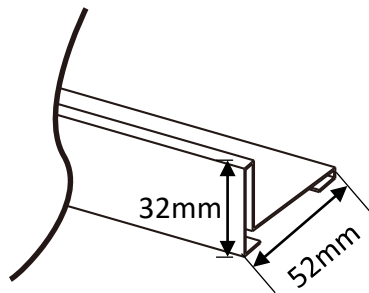

Bottom rail

Anti-Collision Block

Detailed Photos

Top rail

Front view

Door guide

Bottom rail

Parts Specifications

Top rail

Wall jamb

Bottom rail

Roller

Anti-Collision Block

Real Products

Overall Images

N.W.: 80 KG/SET. G.W.: 83 KG/SET

Container Pictures

Custom Options

DIMENSIONS

- 1200 mm x 2000 mm height
- Custom sizes and configurations available to fit specific project

GLASS

- Clear, Frosted and others

GLASS COATINGS

- Nano Shield™ is surface applied coating that prevents water stains.
- Frosted glass made with acid etching process, easy to clean and leaves no fingerprints.

UNTREATED

TREATED

Custom Size

size(W*H)	Width Adjustment	Walk-In Range	Height	UNIT HEIGHT	WIDTH RANGE	GLASS PANEL
1200*1900	800-1000	600	1900	2000	1200	610x1826
1200*2000	800-1000	600	2000	2000	1200	610x1926
1200*2100	800-1000	600	2100	2100	1200	610x2026
1300*2000	800-1000	650	2000	2000	1300	660x1926
1300*2100	800-1000	650	2100	2100	1300	660x2026