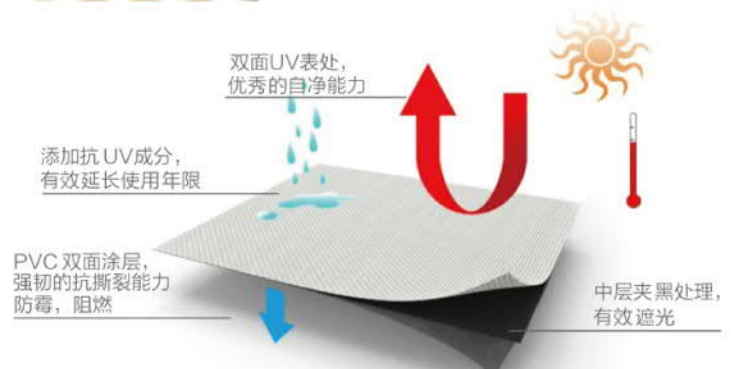

## 户外专用3D面料

Excellent waterproof performance

More anti fouling

优异的防水性能

更多防污

99%	防晒指数	SPF
85%	阻隔太阳热	Insulation Ratio
3级	防水等级	Waterproof Level
UV	自净能力	Cleaning coating

隔热防晒

Thermal Insulation  
Sun Protection