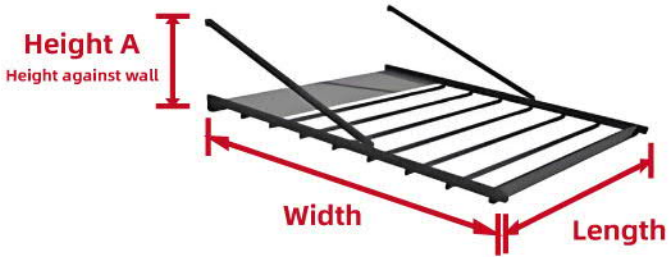

Measuring Dimension

測量尺寸

Please measure the size of the construction and installation site according to the shape or model you need, Provide it to us.

We will proceed with production and then ship it to your designated address.

You only need to perform simple installation and construction.