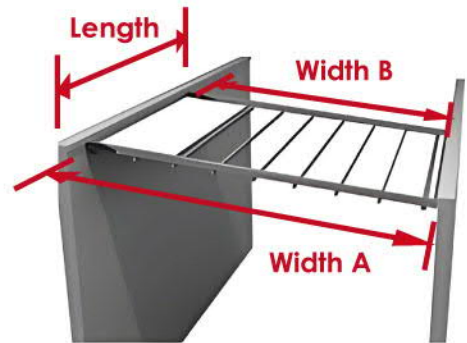

Measuring Dimension

測量尺寸

Please measure the size of the construction and installation site according to the shape or model you need, Provide it to us.

We will proceed with production and then ship it to your designated address.

You only need to perform simple installation and construction.