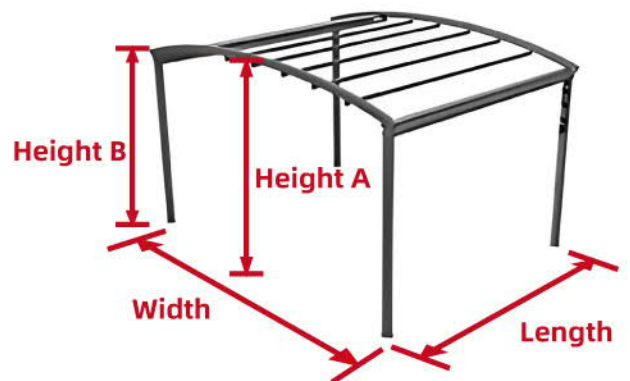

Measuring Dimension

測量尺寸

Please measure the size of the construction and installation site according to the shape or model you need, Provide it to us.

We will proceed with production and then ship it to your designated address.

You only need to perform simple installation and construction.