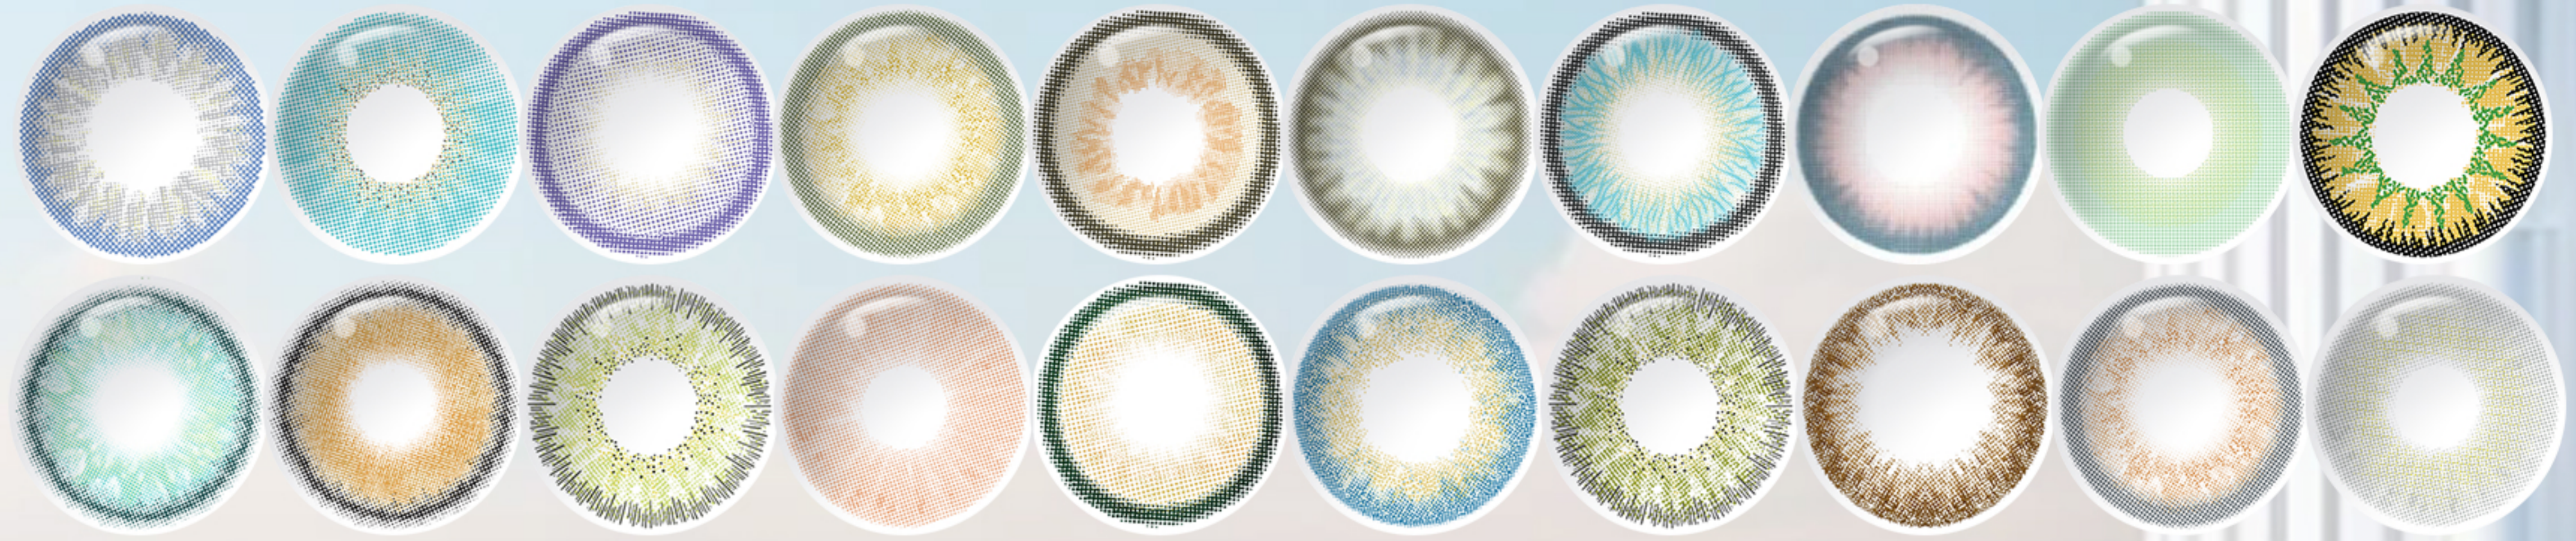

RA-GREEN
DIA:14.5mm | BC:8.6mm

RA-BROWN
DIA:14.5mm | BC:8.6mm

SE-GRAY BLUE
DIA:14.5mm | BC:8.6mm

SE-SILKY GREEN
DIA:14.5mm | BC:8.6mm

Over
300 Styles

Various
Products

Service
And
Delivery

1