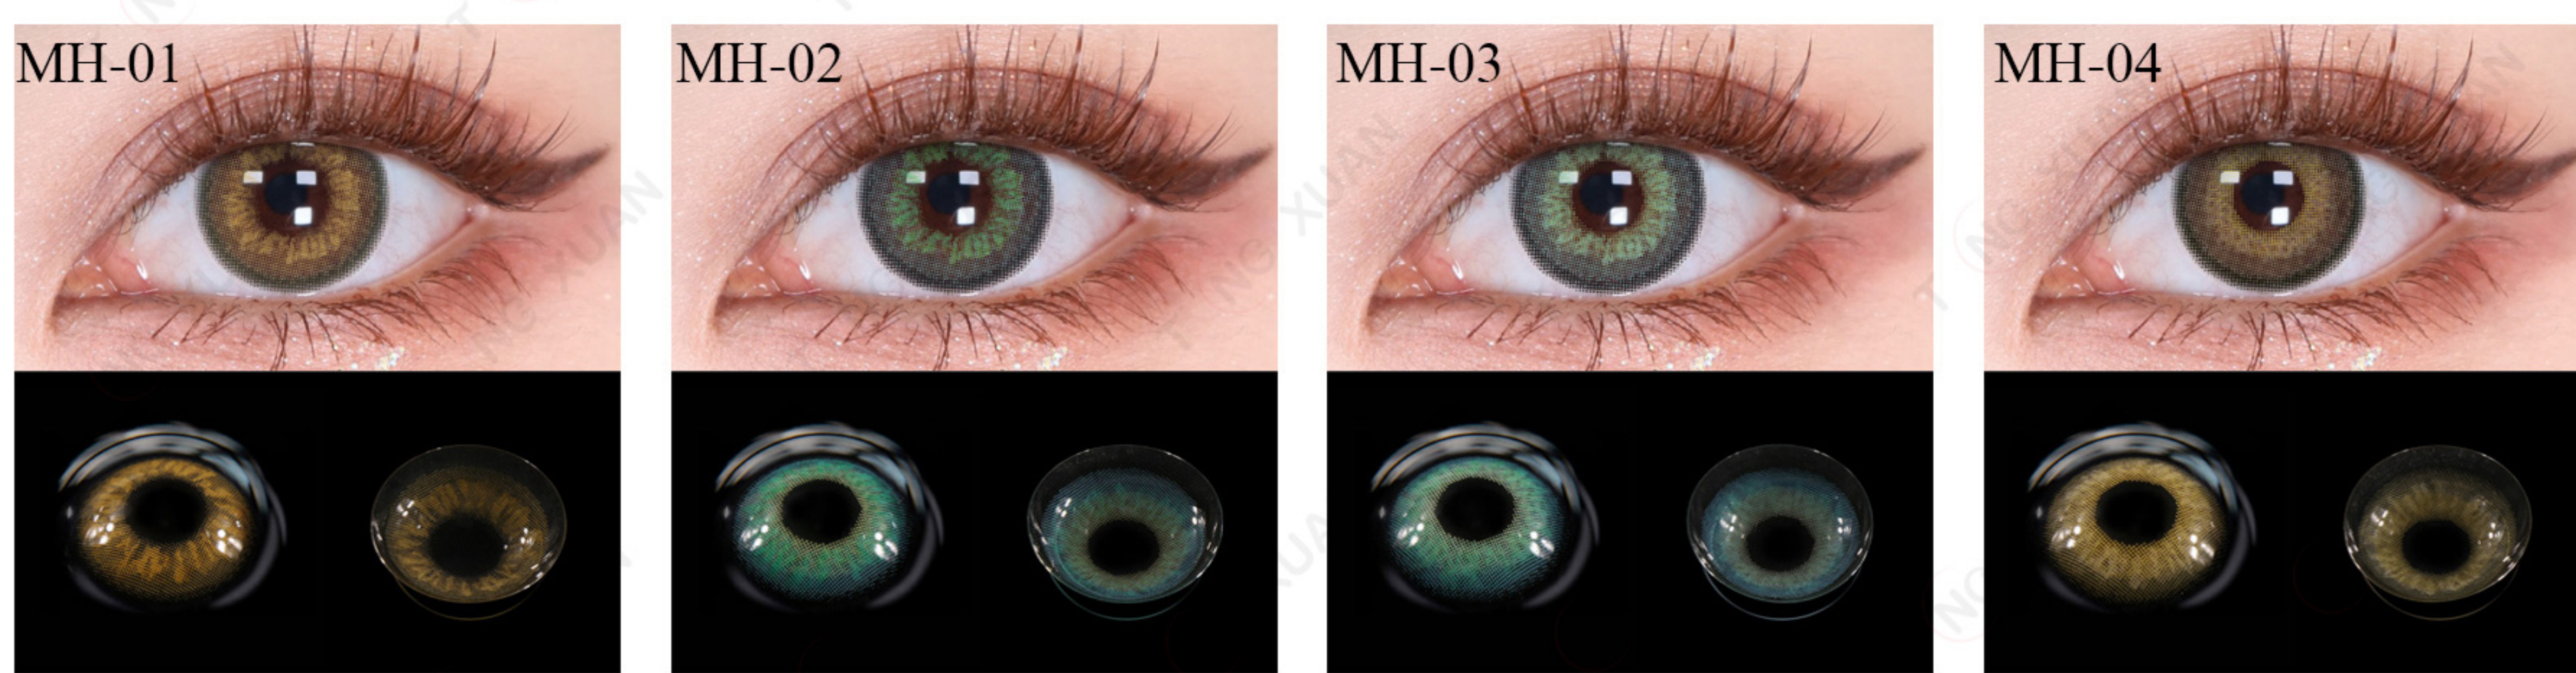

KIWI

DIA:14.2mm | BC:8.6mm
POWER:0.00

MARIANITA

DIA:14.2mm | BC:8.6mm
POWER:0.00

MONT HEMA

DIA:14.0mm | BC:8.5mm
POWER:0.00-6.00

SA GIRL

DIA:14.2mm | BC:8.6mm
POWER:0.00-6.00

TAYLORS

DIA:14.0mm | BC:8.5mm
POWER:0.00-6.00

PACKAGING BLISTER SIZE 3*4.5*1(CM)