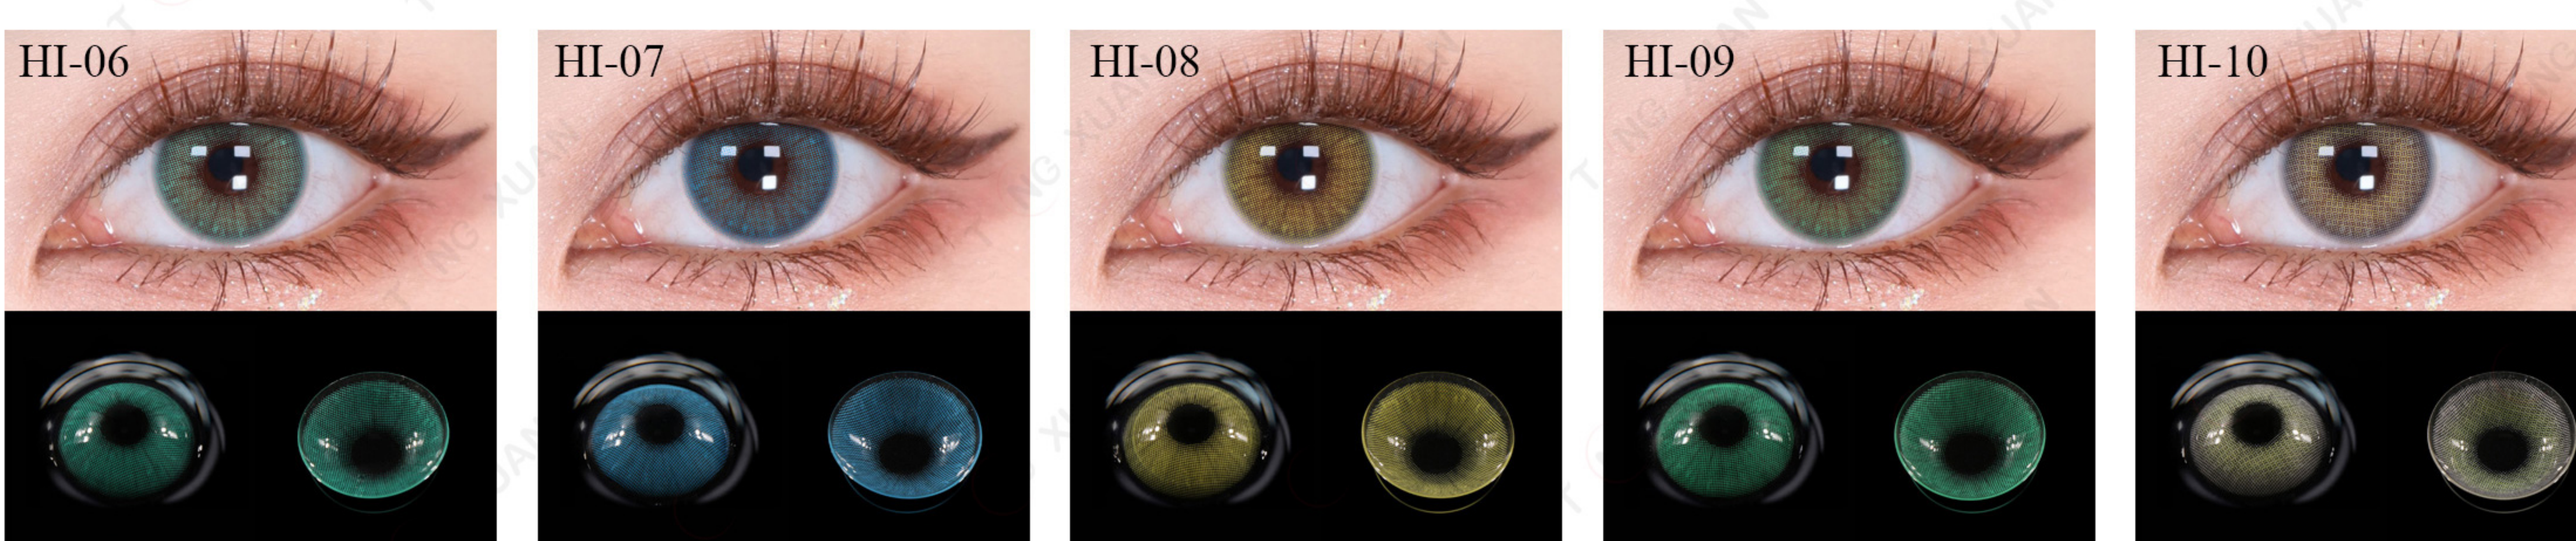

KIWI

DIA:14.2mm | BC:8.6mm
POWER:0.00

GRAY KI-01 BROWN KI-02 SKY GRAY KI-03 BLUE KI-04 GREEN KI-05

JADE KI-06 GRAY KI-07

MARIANITA

DIA:14.2mm | BC:8.6mm
POWER:0.00

BROWN MA-01 GREEN MA-02 BLUE MA-03 VIOLET MA-04