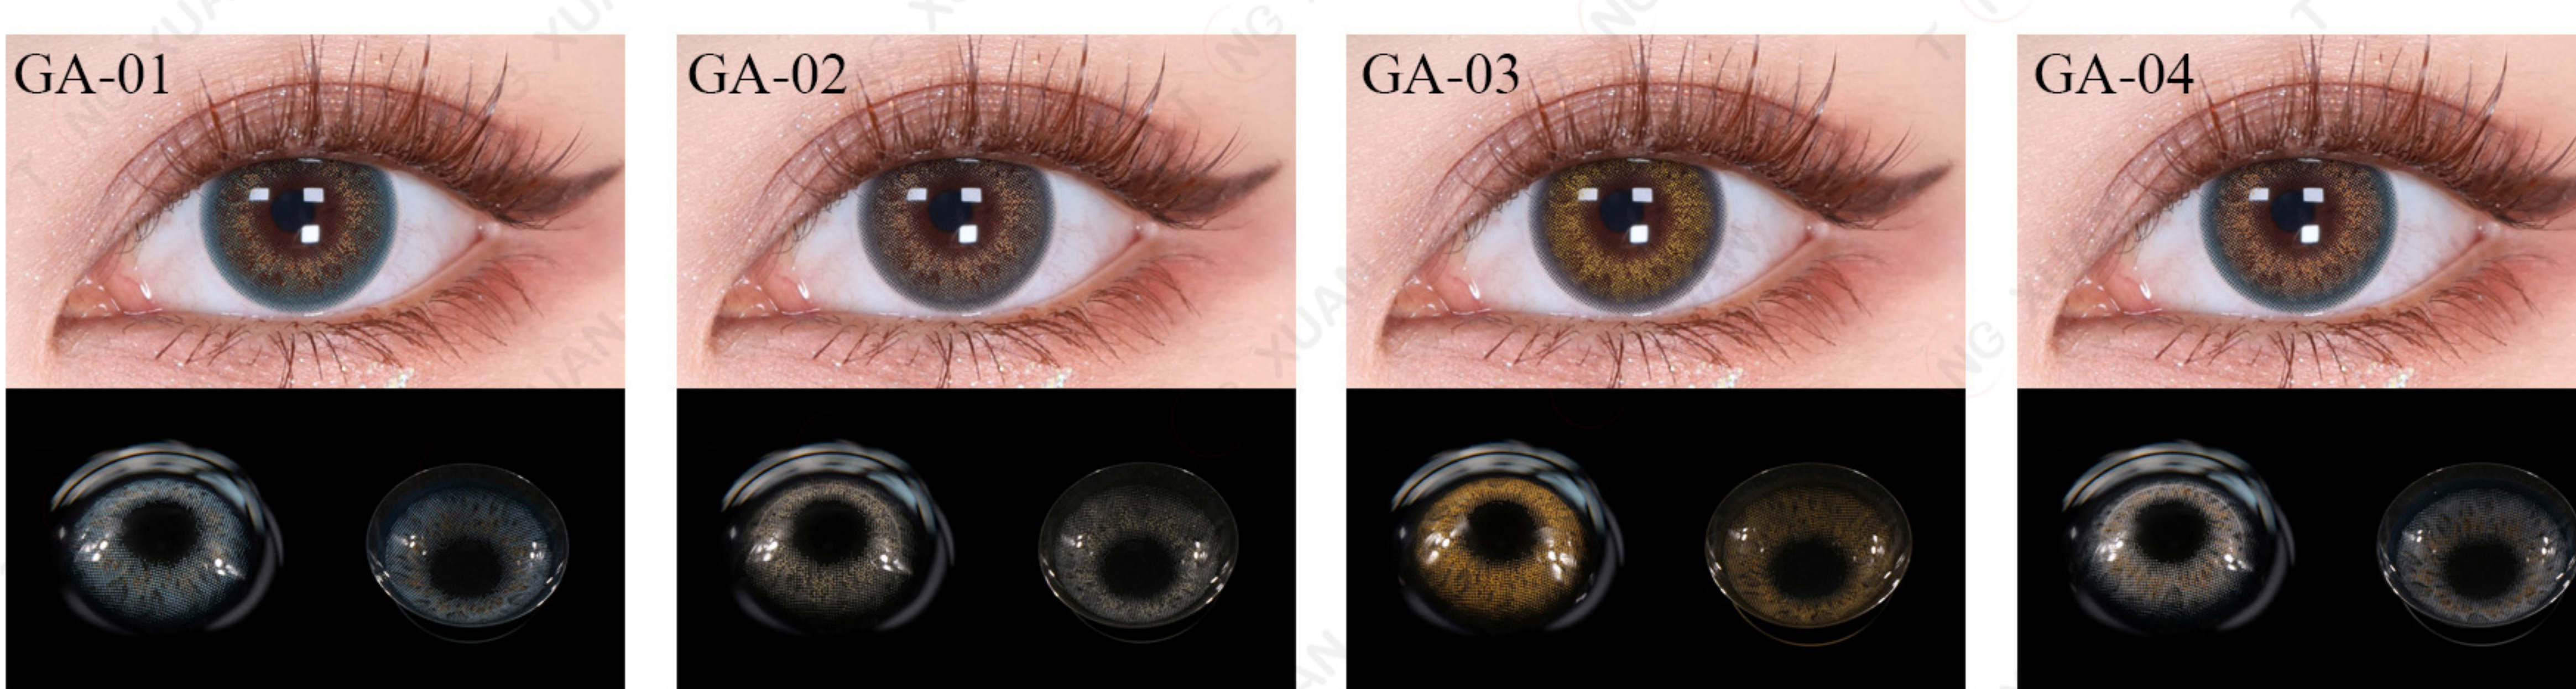

EU-02

EU-04

FAIRY TALE

DIA:14.2mm | BC:8.6mm
POWER:0.00

COFFEE FT-01 HAZEL FT-02 GREEN FT-03 OCRE FT-04 BROWN FT-05

GALAXY

DIA:14.0mm | BC:8.5mm
POWER:0.00

NEPTUNE GA-01 JUPITER GA-02 MARS GA-03 MERCURY GA-04