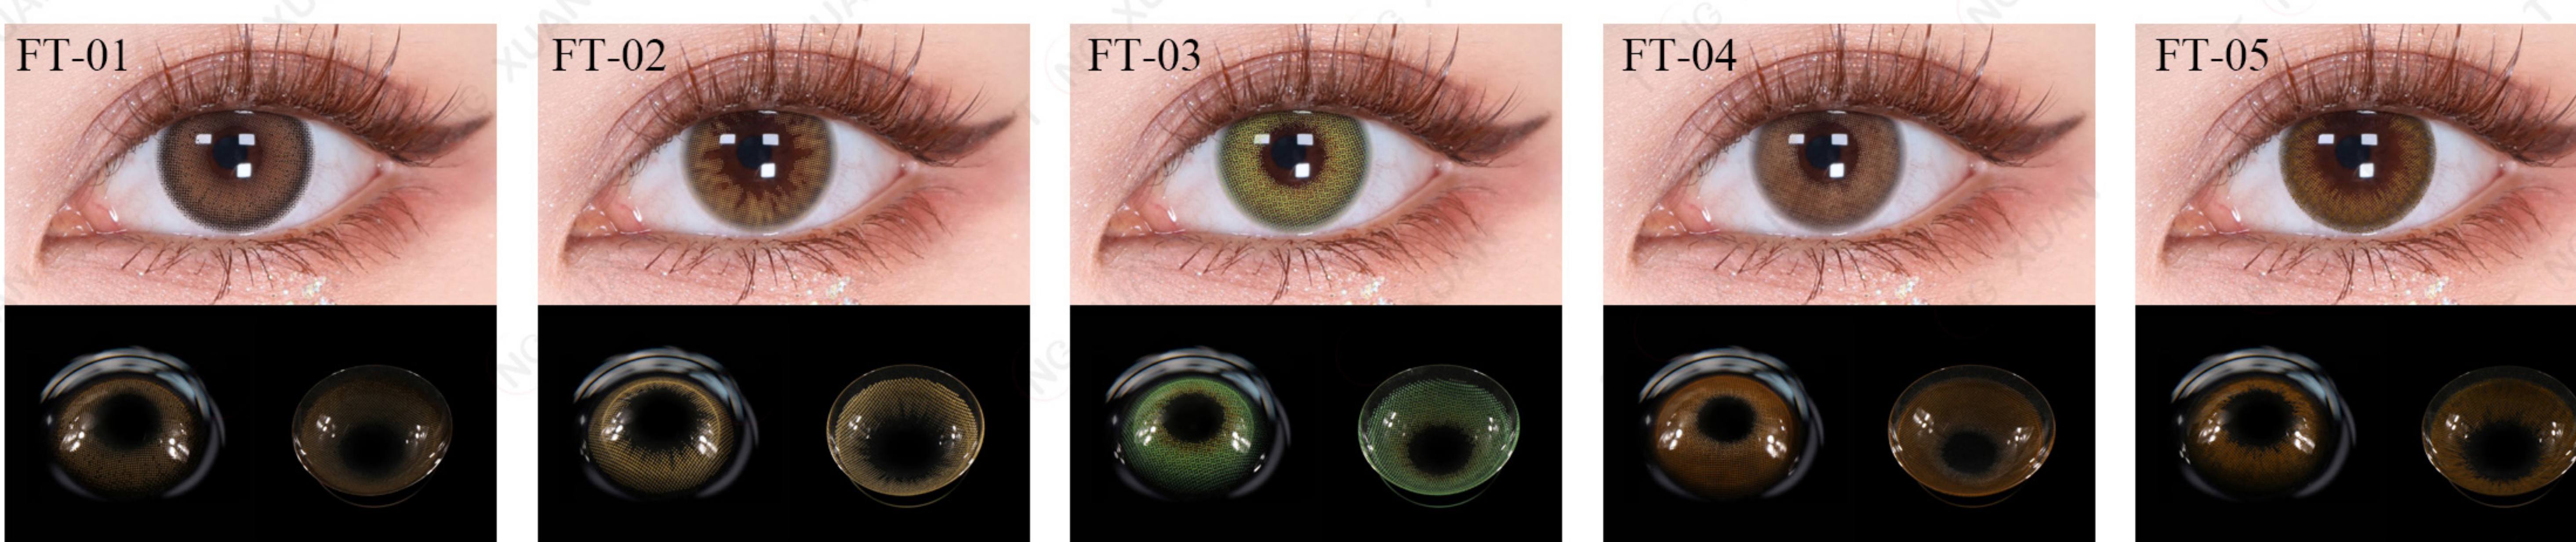

EU-02

EU-04

FAIRY TALE

DIA:14.2mm | BC:8.6mm
POWER:0.00

COFFEE FT-01 HAZEL FT-02 GREEN FT-03 OCRE FT-04 BROWN FT-05

GALAXY

DIA:14.0mm | BC:8.5mm
POWER:0.00

NEPTUNE GA-01 JUPITER GA-02 MARS GA-03 MERCURY GA-04