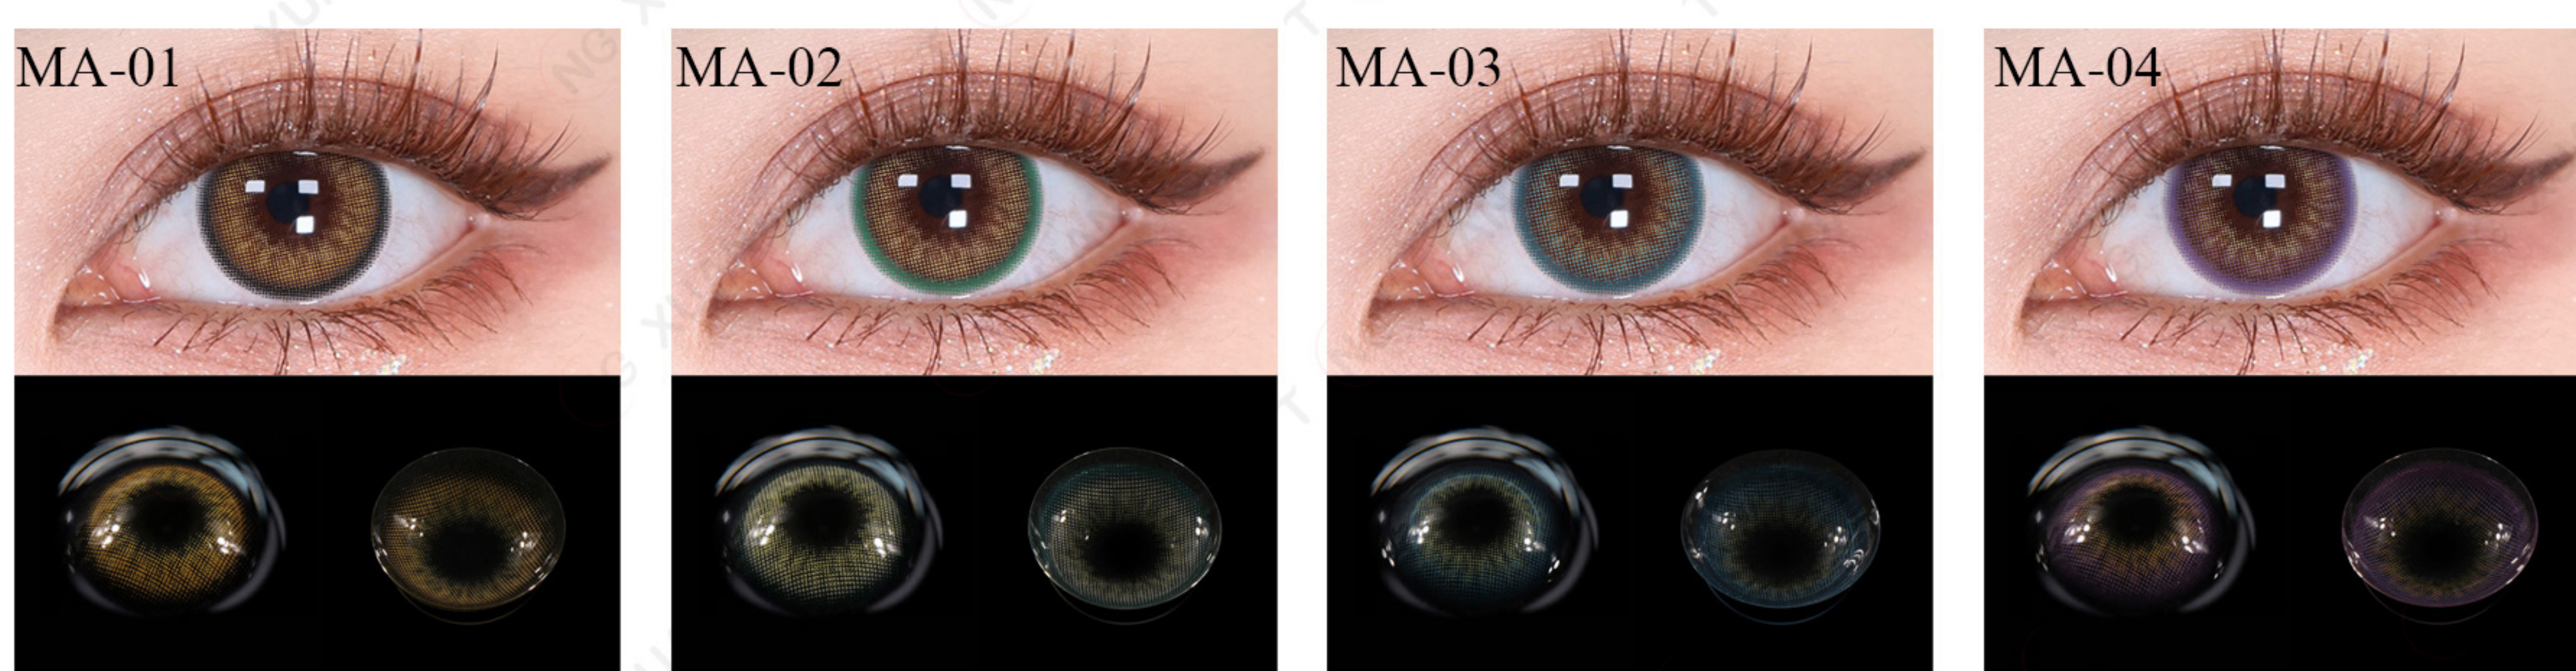

KIWI

DIA:14.2mm | BC:8.6mm
POWER:0.00

GRAY KI-01 BROWN KI-02 SKY GRAY KI-03 BLUE KI-04 GREEN KI-05

JADE KI-06 GRAY KI-07

MARIANITA

DIA:14.2mm | BC:8.6mm
POWER:0.00

BROWN MA-01 GREEN MA-02 BLUE MA-03 VIOLET MA-04