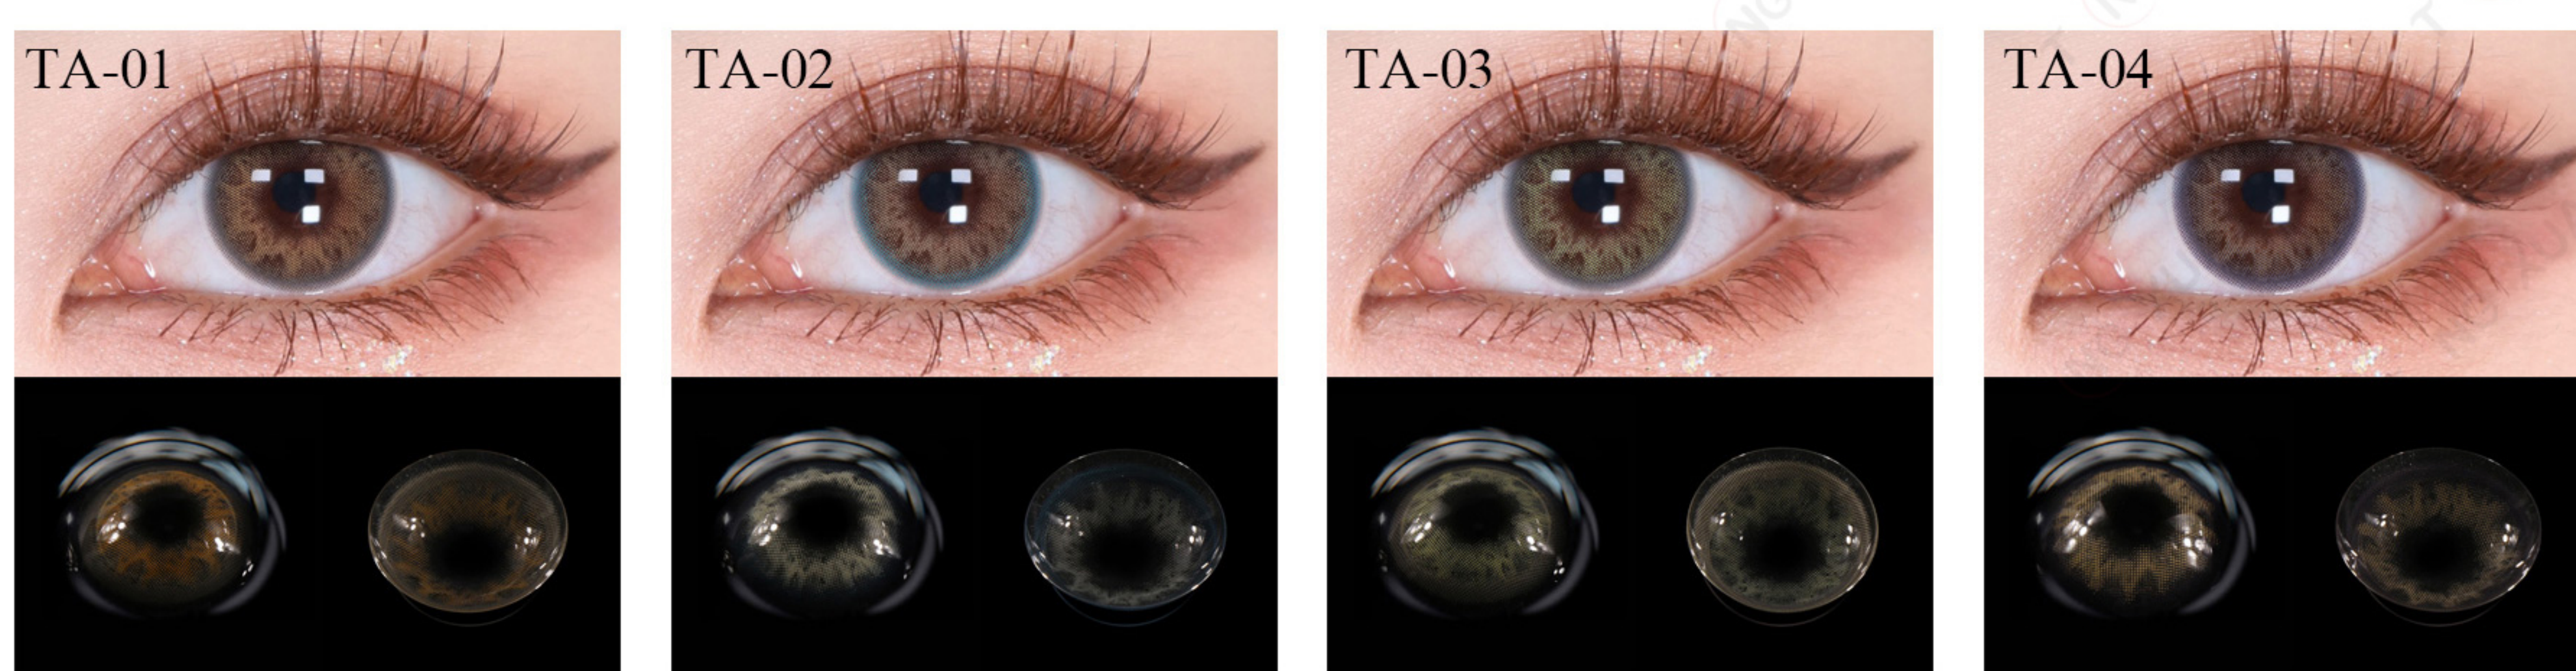

PACKAGING BLISTER SIZE 3*4.5*1(CM)