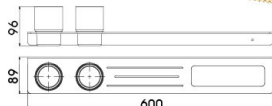

B6025BJ

Double Tumbler Holder
Surface Finish: Brushed gold