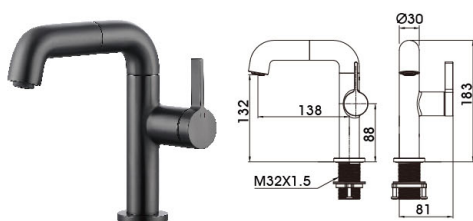

90 2128NB

Pull out Basin Mixer
 Main body: National standard brass
 Surface Finish: Milky white
 Handle: Zinc Alloy
 Cartridge: National standard
 Aerator: National standard

Kitchen mixer

Rain shower

90 2128QH