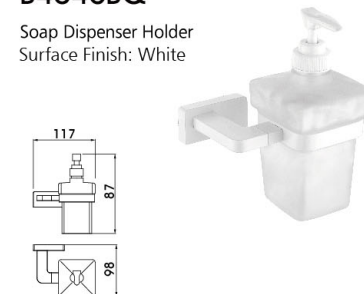

B4046BQ

Soap Dispenser Holder
Surface Finish: White