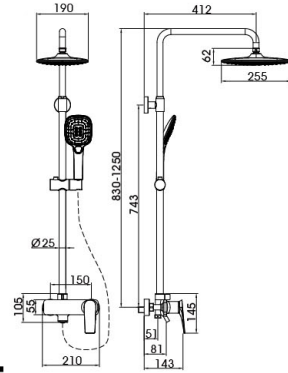

Bo Chun Series

20 5114YH

(two-fuction)

Shower Set
Main body: National standard brass
Surface Finish: Matte black
Shower pipe: Brass
Handle shower&Top spring: ABS
Bottom seat: ABS
Cartridge: Sedal
Hose: Stainless steel

20 5115YH

(three-fuction)

Shower Set
Main body: National standard brass
Surface Finish: Matte black
Shower pipe: Brass
Handle shower&Top spring: ABS
Bottom seat: ABS
Cartridge: Sedal
Aerator: Neoperl
Hose: Stainless steel

20 8039YH

(three-fuction)

Concealed Shower Set
Main body: National standard brass
Surface Finish: Matte black
Shower rod: Brass
Hand shower: ABS
Hand-held sitting: Brass
Spool: National standard
Hose: Stainless steel

20 8040YH

(two-fuction)

Concealed Shower Set
Main body: National standard brass
Surface Finish: Matte black
Shower rod: Brass
Hand shower: ABS
Hand-held sitting: Brass
Spool: National standard
Hose: Stainless steel