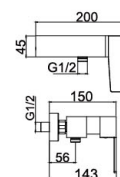

Majestic Series

94 5081CP (three-fuction)

Shower Set
Main body: National standard brass
Surface Finish: Chrome
Shower pipe: Brass
Handle shower&Top spring: ABS
Bottom seat: ABS
Cartridge: Sedal
Aerator: Neoperl
Hose: Stainless steel

19 4020CP

Bathtub Mixer
Main body: National standard brass
Surface Finish: Chrome
Hand shower: ABS
Bottom seat: ABS
Cartridge: Sedal
Aerator: Neoperl
Hose: Stainless steel

95 4021CP

Shower Mixer
Main body: National standard brass
Surface Finish: Chrome
Hand shower: ABS
Bottom seat: ABS
Cartridge: Sedal
Hose: Stainless steel