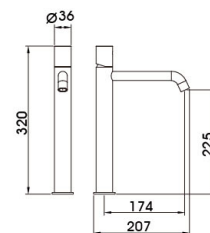

90 2124QH.W

Basin Mixer
Main body: lead-free brass
Surface Finish: Gunmetal gray
Handle: National standard brass
Cartridge: National standard
Aerator: Neoperl