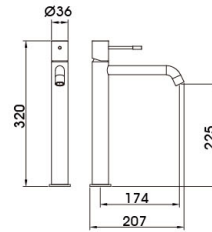

Basin mixer

Stylish Personality

90 2122CP.W

Basin Mixer
Main body: lead-free brass
Surface Finish: Chrome
Handle: National standard brass
Cartridge: National standard
Aerator: Neoperl

90 2122QH.W

Basin Mixer
Main body: lead-free brass
Surface Finish: Gunmetal gray
Handle: National standard brass
Cartridge: National standard
Aerator: Neoperl