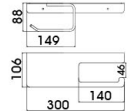

B5025BJ

Tissue Holder
Surface Finish: Brushed gold