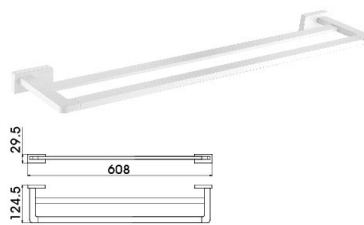

Single Towel Bar
Surface Finish: White

B1056BQ

Double Towel Bar
Surface Finish: White

B1057BQ

Towel Shelf
Surface Finish: White

B1058BQ

Towel Ring
Surface Finish: White

B2021BQ