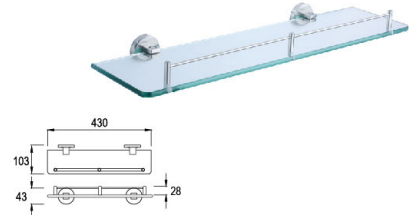

Silver series

Material: SUS 304

B1034LS

Single Towel Bar
Surface Finish: Brushed

B1035LS

Double Towel Bar
Surface Finish: Brushed

B2015LS

Glass Shelf
Surface Finish: Brushed