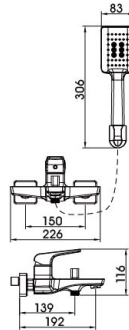

17 4023YH

Bathtub Mixer
Main body: National standard brass
Surface Finish: Matte black
Hand shower: ABS
Bottom seat: ABS
Cartridge: Sedal
Aerator: Neoperl
Hose: Stainless steel

17 1052YH/YH.W

Sink Mixer
Main body: lead-free brass
Surface Finish: Matte black
Handle: Zinc Alloy
Cartridge: Sedal
Bubbler: National Standard