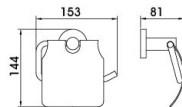

B5027LS

Tissue Holder
Surface Finish: Chrome
Material: SUS 304