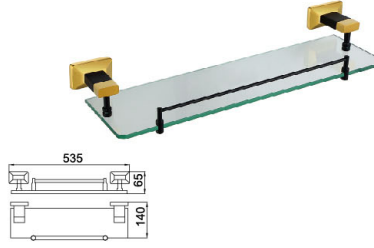

B2013HJ

Glass Shelf
Surface Finish: Matte black+Gold