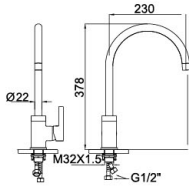

Kitchen Mixer
Main body: lead-free brass
Surface Finish: Matte black
Handle: Zinc Alloy
Cartridge: National standard
Aerator: National standard