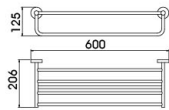

B5016CP

Tissue Holder
Surface Finish: Chrome
Material: SUS 304

B5018CP

Tissue Holder
Surface Finish: Chrome
Material: SUS 304

B5019CP

Tissue Holder
Surface Finish: Chrome
Material: SUS 304

B1061LS

Towel Shelf
Surface Finish: Chrome
Material: SUS 304