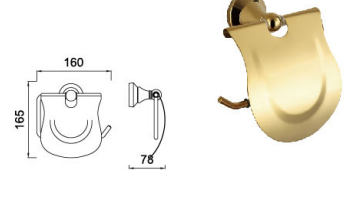

B5010BJ

Tissue Holder
Surface Finish: Golden