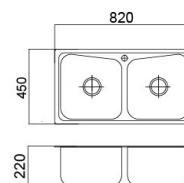

D1024LS

Double sink
Material: SUS 304
Surface Finish: Brushed
Size: 820x450x220mm
Configuration: SUS304 sink,
SUS304 drain, drain pipe,
A05 soap dispenser