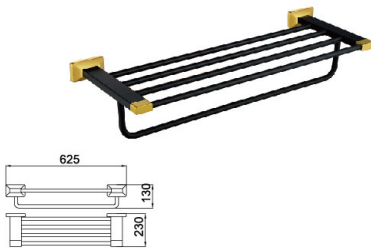

B1032HJ

Towel Shelf
Surface Finish: Matte black+Gold