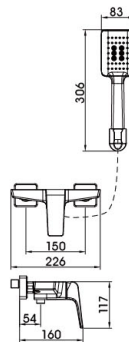

17 5100YH

Shower Mixer
Main body: National standard brass
Surface Finish: Matte black
Hand shower: ABS
Bottom seat: ABS
Cartridge: Sedal
Hose: Stainless steel