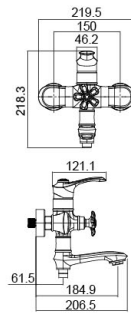

16 4022BJ

Bathtub Mixer
Main body: National standard brass
Surface Finish: Zr Golden
Hand shower: ABS
Bottom seat: ABS
Cartridge: Sedal
Aerator: Neoperl
Hose: Stainless steel