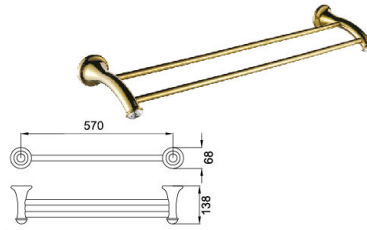

B1002BJ

Double Towel Bar
Surface Finish: Golden

B2001BJ

Glass Shelf
Surface Finish: Golden