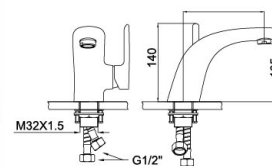

90 2056CP

Basin Mixer
Main body: lead-free brass
Surface Finish: Chrome
Handle: Zinc Alloy
Cartridge: Sedal
Aerator: Neoperl