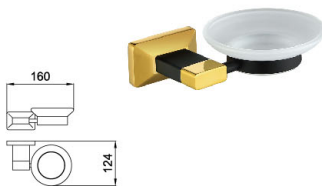

B6011HJ

Single Tumbler Holder
Surface Finish: Matte black+Gold

B6012HJ

Double Tumbler Holder
Surface Finish: Matte black+Gold

B3007HJ

Robe Hook
Surface Finish: Matte black+Gold

B5007HJ

Tissue Holder
Surface Finish: Matte black+Gold