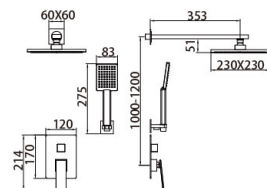

21 8044CP

(two-fuction)

Concealed Shower Set
Main body: National standard brass
Surface Finish: Chrome
Shower rod: Brass
Hand shower: ABS
Hand-held sitting: Brass
Spool: National standard
Hose: Stainless steel