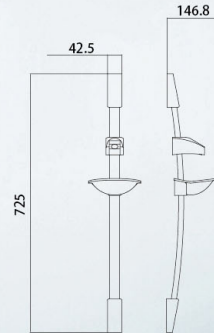

Sliding Rail

A1008CP

Sliding Rail
Surface Finish: Chrome
Lifting rod: Stainless steel
Bottom seat: ABS
Note: Without faucet and hand shower