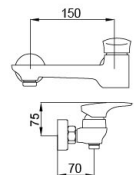

07 5016CP

Shower Mixer
Main body: National standard brass
Surface Finish: Chrome
Hand shower: ABS
Bottom seat: ABS
Cartridge: Sedal
Hose: Stainless steel