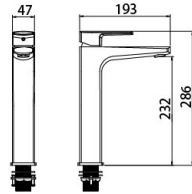

Basin Mixer
Main body: lead-free Brass
Surface Finish: Matte black
Handle: Zinc Alloy
Cartridge: National standard
Aerator: National standard