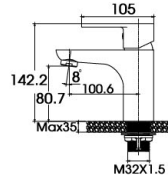

Basin mixer

Stylish Personality

90 2073CP/CP.W

Basin Mixer
Main body: lead-free brass
Surface Finish: Chrome
Handle: Zinc Alloy
Cartridge: National standard
Aerator: Neoperl