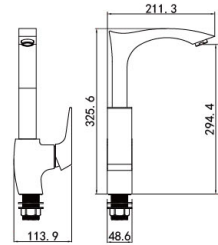

19 2095YH

Basin Mixer
Main body: National Standard Brass
Surface Finish: Matte black
Handle: Zinc Alloy
Cartridge: Sedal
Aerator: Neoperl