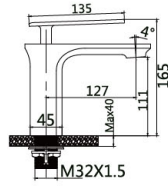

Champion Series

92 2071CP/CP.W

Basin Mixer
Main body: lead-free brass
Surface Finish: Chrome
Handle: Zinc Alloy
Cartridge: Sedal
Aerator: Neoperl