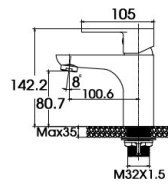

90 2073LL/LL.W

Basin Mixer
Main body: lead-free brass
Surface Finish: Chrome + Green
Handle: Zinc Alloy
Cartridge: National standard
Aerator: Neoperl