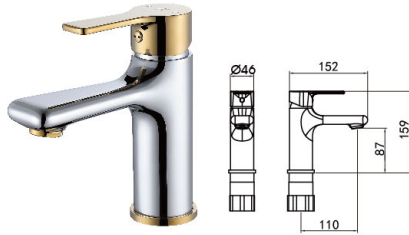

Accessories series

Kitchen sinks

1413013B

Basin Mixer
Main body: National Standard Brass
Surface Finish: Chrome+Gold
Handle: Zinc Alloy
Cartridge: Sedal
Aerator: Neoperl

20001CP

Basin Mixer
Main body: National Standard Brass
Surface Finish: Chrome
Handle: Zinc Alloy
Cartridge: National standard
Aerator: National standard