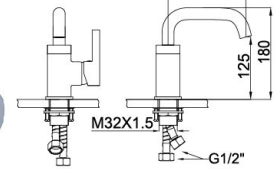

90 2059CP/CP.W

Basin Mixer
Main body: lead-free brass
Surface Finish: Chrome
Handle: Zinc Alloy
Cartridge: National standard
Aerator: National standard