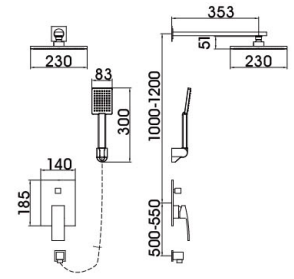

96 8005CP

(two-fuction)

Concealed Shower Set
Main body: National standard Brass
Surface Finish: Chrome
Shower rod: Brass
Handle shower&Top spring: ABS
Bottom seat: ABS
Cartridge: National standard
Hose: Stainless steel