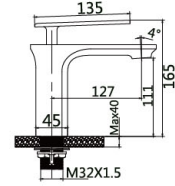

92 2071BQ/BQ.W

Basin Mixer
Main body: lead-free brass
Surface Finish: Chrome+white
Handle: Zinc Alloy
Cartridge: Sedal
Aerator: Neoperl