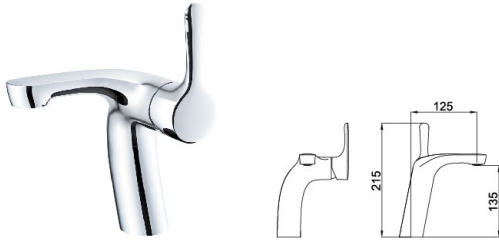

Moon Series

02 2002CP/CP.W

Basin Mixer
Main body: lead-free brass
Surface Finish: Chrome
Handle: Zinc Alloy
Cartridge: Sedal
Aerator: Neoperl