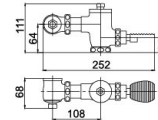

98 7003CP

Flush Valve
Main body: National standard Brass
Surface Finish: Chrome
Handle: Zinc Alloy