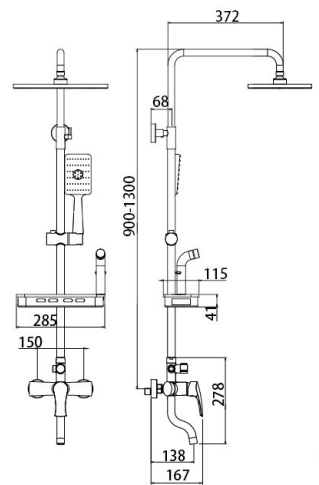

30004CP (five-fuction)

Shower Set
 Main body: National standard brass
 Surface Finish: Chrome
 Shower pipe: Stainless steel
 Handle shower&Top spring: ABS
 Bottom seat: ABS
 Cartridge: Sedal
 Aerator: Neoperl
 Hose: Stainless steel