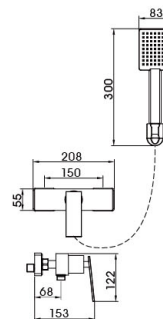

21 5116YH

Shower Mixer
 Main body: National standard brass
 Surface Finish: Matte black
 Hand shower: ABS
 Bottom seat: ABS
 Cartridge: Sedal
 Hose: Stainless steel

21 8043YH

(three-fuction)

Concealed Shower Set
 Main body: National standard brass
 Surface Finish: Matte black
 Shower rod: Brass
 Hand shower: ABS
 Hand-held sitting: Brass
 Spool: National standard
 Hose: Stainless steel