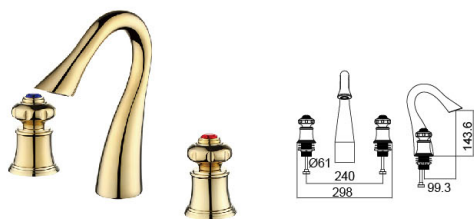

Basin Mixer
Main body: National standard brass
Surface Finish: Zr Golden
Handle: Zinc Alloy
Cartridge: Quick opening Cartridge
Aerator: Neoperl

91 9009YH