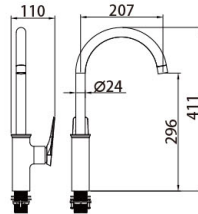

20 1055YH/YH.W

Sink Mixer
Main body: lead-free brass
Surface Finish: Matte black
Handle: Zinc Alloy
Cartridge: Sedal
Bubbler: National Standard