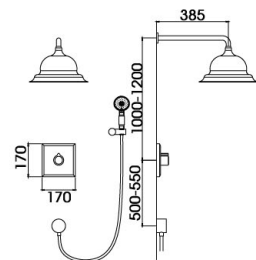

Concealed Shower Set

Concealed Shower Set
Main body: National standard brass
Surface Finish: Golden
Shower rod: Brass
Handle shower&Top spring: Brass
Bottom seat: Brass
Cartridge: National standard
Hose: Stainless steel

Concealed Shower Set
Main body: National standard brass
Surface Finish: Golden
Shower rod: Brass
Handle shower&Top spring: Brass
Bottom seat: Brass
Cartridge: National standard
Hose: Stainless steel

Concealed Shower Set
Main body: National standard brass
Surface Finish: Rose gold
Shower rod: Brass
Handle shower&Top spring: Brass
Bottom seat: Brass
Cartridge: National standard
Hose: Stainless steel

Concealed Shower Set
Main body: National standard brass
Surface Finish: Rose gold
Shower rod: Brass
Handle shower&Top spring: Brass
Bottom seat: Brass
Cartridge: National standard
Hose: Stainless steel