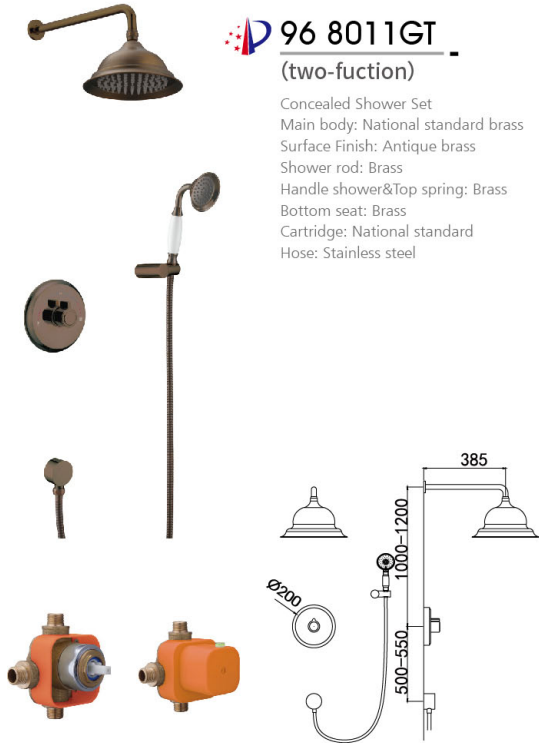

Concealed Shower Set

96 8011GT
(two-fuction)

Concealed Shower Set
Main body: National standard brass
Surface Finish: Antique brass
Shower rod: Brass
Handle shower&Top spring: Brass
Bottom seat: Brass
Cartridge: National standard
Hose: Stainless steel