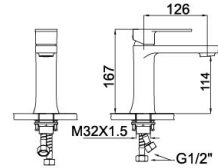

Accessories series

Kitchen sinks

90 2045CP/CP.W

Basin Mixer
Main body: lead-free brass
Surface Finish: Chrome
Handle: Zinc Alloy
Cartridge: Sedal
Aerator: Neoperl

90 2046CP

Basin Mixer
Main body: lead-free brass
Surface Finish: Chrome
Handle: Zinc Alloy
Cartridge: Sedal
Aerator: Neoperl