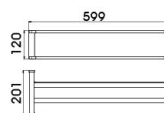

B1057CP

Towel Shelf
Surface Finish: Chrome