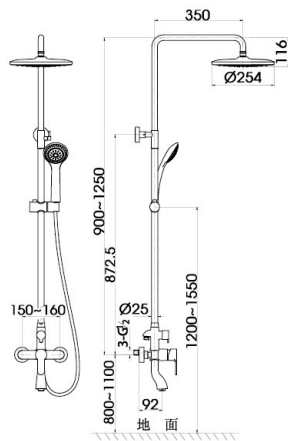

94 5077CP

(two-fuction)

Main body: National standard brass
Surface Finish: Chrome
Shower pipe: Stainless steel
Handle shower&Top spring: ABS
Bottom seat: ABS
Cartridge: Sedal
Hose: Stainless steel