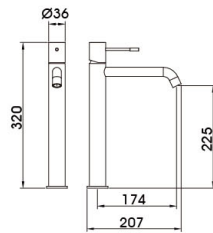

90 2123CP.W

Basin Mixer
Main body: lead-free brass
Surface Finish: Chrome
Handle: National standard brass
Cartridge: National standard
Aerator: Neoperl