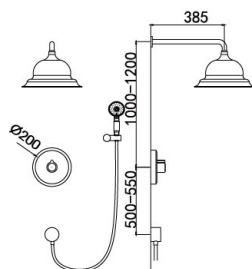

96 8010MJ
(two-fuction)

Concealed Shower Set
Main body: National standard brass
Surface Finish: Rose gold
Shower rod: Brass
Handle shower&Top spring: Brass
Bottom seat: Brass
Cartridge: National standard
Hose: Stainless steel