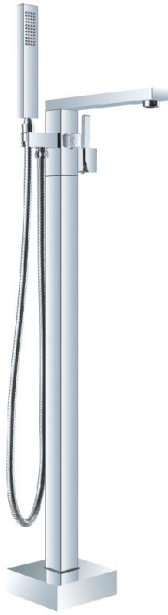

Standing floorbath tub mixer

97 8005CP

Standing floorbath tub mixer
Main body: National standard brass
Surface Finish: Chrome
Hand shower: Brass
Cartridge: National standard Cartridge
Aerator: National standard
Hose: Stainless steel