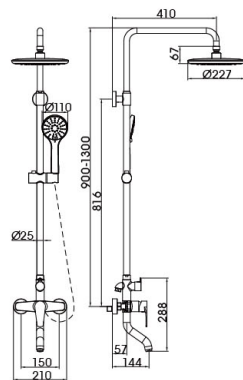

94 5119CP

(three-fuction)

Shower Set
Main body: National standard brass
Surface Finish: Chrome
Shower pipe: Stainless steel
Handle shower&Top spring: ABS
Bottom seat: ABS
Cartridge: Sedal
Aerator: Direct effluent
Hose: Stainless steel