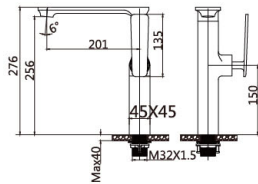

92 1047CP/CP.W

Sink Mixer
Main body: lead-free brass
Surface Finish: Chrome
Handle: Zinc Alloy
Cartridge: Sedal
Bubbler: National Standard

Graceful Line Design, Stable Structure

In brief clear quickly generous but unpretentious design, Express nature harmonious of the interesting aspect of with quality and grace, All of them don't care owns reality that pursues a heart, Body among them naturally comfortable tour by imagination ten thousand in but go to a thing me tow forget of state.