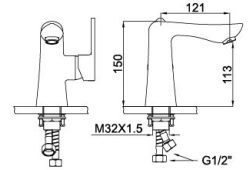

Accessories series

Kitchen sinks

90 2057CP

Basin Mixer
Main body: lead-free brass
Surface Finish: Chrome
Handle: Zinc Alloy
Cartridge: Sedal
Aerator: Neoperl

90 2057YH

Basin Mixer
Main body: lead-free brass
Surface Finish: Matte black
Handle: Zinc Alloy
Cartridge: Sedal
Aerator: Neoperl