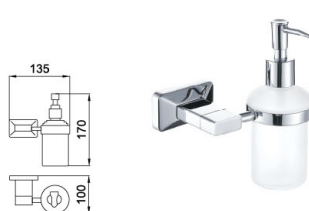

B4017CP

Soap Dispenser Holder
Surface Finish: Chrome