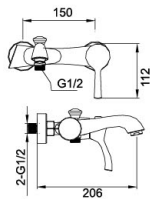

09 4009CP

Bathtub Mixer
Main body: National standard brass
Surface Finish: Chrome
Hand shower: ABS
Bottom seat: ABS
Cartridge: Sedal
Aerator: Neoperl
Hose: Stainless steel