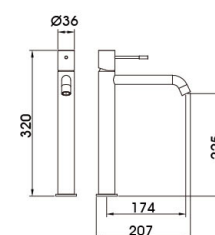

90 2127QH.W

Basin Mixer
Main body: lead-free brass
Surface Finish: Gunmetal gray
Handle: National standard brass
Cartridge: National standard
Aerator: Neoperl