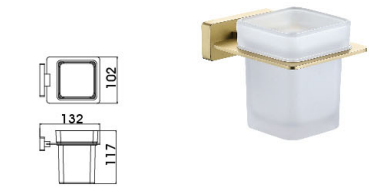

B6020SJ

Single Tumbler Holder
Surface Finish: Brushed gold