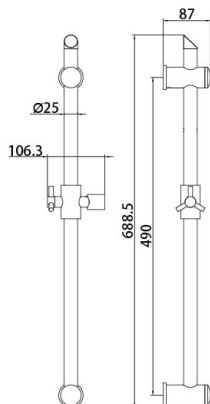

A1013CP

Sliding Rail
Surface Finish: Chrome
Lifting rod: Stainless steel
Bottom seat: Brass