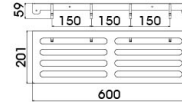

B1060BJ

Towel Shelf
Surface Finish: Brushed gold