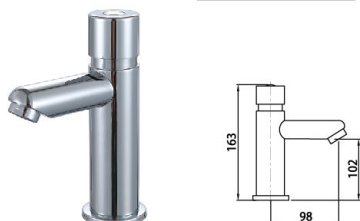

98 6035CP

Time-lapse Tap
Main body: National standard Brass
Surface Finish: Chrome
Handle: Zinc Alloy

Faucet series

Basin mixer

Basin / bathtub mixer

Kitchen mixer

Rain shower

Bathroom accessories

Accessories series

Kitchen sinks