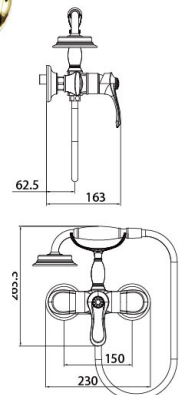

16 4023BJ

Bathtub Mixer
Main body: National standard brass
Surface Finish: Zr Golden
Hand shower: ABS
Bottom seat: ABS
Cartridge: Sedal
Aerator: Neoperl
Hose: Stainless steel