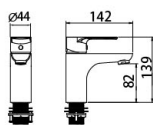

Basin mixer

Stylish Personality

Faucet series

Basin mixer

Basin / bathtub mixer

Kitchen mixer

Rain shower

Bathroom accessories

Accessories series

Kitchen sinks

20005YH/YH.W

Basin Mixer
Main body: lead-free Brass
Surface Finish: Matte black
Handle: Zinc Alloy
Cartridge: National standard
Aerator: National standard

20008CP/CP.W

Basin Mixer
Main body: lead-free Brass
Surface Finish: Gun gray
Handle: Zinc Alloy
Cartridge: National standard
Aerator: National standard

20008QH/QH.W

Basin Mixer
Main body: lead-free Brass
Surface Finish: Gun gray
Handle: Zinc Alloy
Cartridge: National standard
Aerator: National standard

20008YH/YH.W

Basin Mixer
Main body: lead-free Brass
Surface Finish: Matte black
Handle: Zinc Alloy
Cartridge: National standard
Aerator: National standard