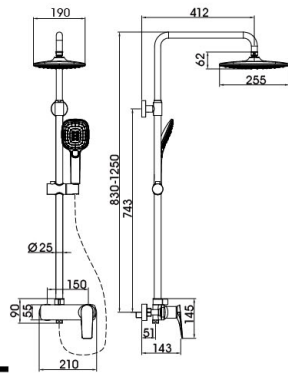

20 5115YH

(three-fuction)

Shower Set
Main body: National standard brass
Surface Finish: Matte black
Shower pipe: Brass
Handle shower&Top spring: ABS
Bottom seat: ABS
Cartridge: Sedal
Aerator: Neoperl
Hose: Stainless steel