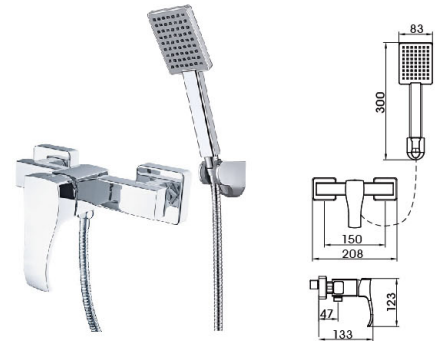

05 5013CP

Shower Mixer
Main body: National standard brass
Surface Finish: Chrome
Hand shower: ABS
Bottom seat: ABS
Cartridge: Sedal
Hose: Stainless steel