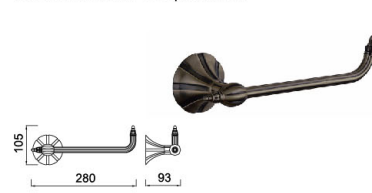

B3011GT

Robe Hook
Surface Finish: Antique brass

B5012GT

Tissue Holder
Surface Finish: Antique brass

B1046GT

Towel Ring
Surface Finish: Antique brass

B4024GT

Soap Dish Basket
Surface Finish: Antique brass