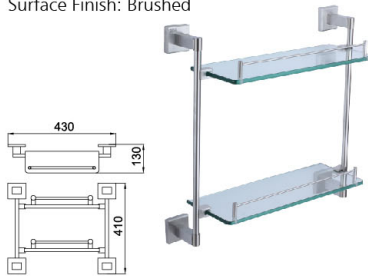

B1007LS

Towel Shelf
Surface Finish: Brushed

B2003LS

Glass Shelf
Surface Finish: Brushed

B2004LS

Double Glass Shelf
Surface Finish: Brushed

B1008LS

Towel Shelf
Surface Finish: Brushed