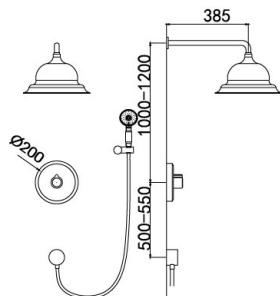

96 8008BJ
(two-fuction)

Concealed Shower Set
Main body: National standard brass
Surface Finish: Golden
Shower rod: Brass
Handle shower&Top spring: Brass
Bottom seat: Brass
Cartridge: National standard
Hose: Stainless steel