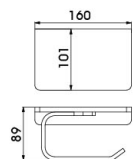

Tissue Holder
Surface Finish: Chrome

B6022CP

Single Tumbler Holder
Surface Finish: Chrome

B7022CP

Toilet Brush Holder
Surface Finish: Chrome

Yueyi series

Material: National Standard Brass

B1055BQ