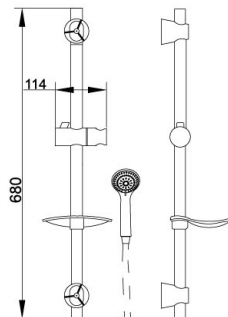

A1002CP

Sliding Rail
Surface Finish: Chrome
Lifting rod: Stainless steel
Bottom seat: ABS