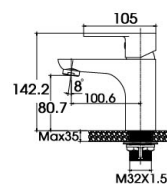

90 2073CC/CC.W

Basin Mixer
Main body: lead-free brass
Surface Finish: Chrome + Orange
Handle: Zinc Alloy
Cartridge: National standard
Aerator: Neoperl