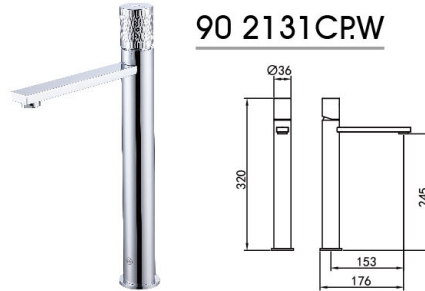

Basin mixer

Stylish Personality

90 2130CPW

Basin Mixer
Main body: lead-free brass
Surface Finish: Chrome
Handle: National standard brass
Cartridge: National standard
Aerator: Neoperl

90 2131CPW

Basin Mixer
Main body: lead-free brass
Surface Finish: Chrome
Handle: National standard brass
Cartridge: National standard
Aerator: Neoperl