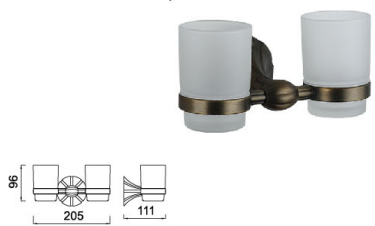

B2018GT

Glass Shelf
Surface Finish: Antique brass

B6017GT

Single Tumbler Holder
Surface Finish: Antique brass

B6018GT

Double Tumbler Holder
Surface Finish: Antique brass

B4023GT

Soap Dish Holder
Surface Finish: Antique brass