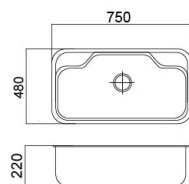

D1031LS

Single sink
Material: SUS 304
Surface Finish: Brushed
Size: 750x480x220mm
Configuration: SUS304 sink,
SUS304 drain, drain pipe,
A05 soap dispenser