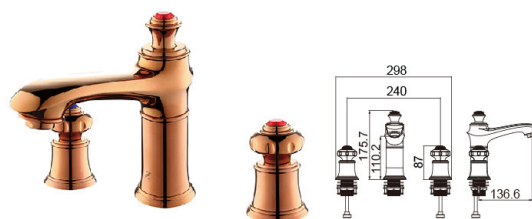

Basin Mixer
Main body: National standard brass
Surface Finish: Rose golden
Handle: Zinc Alloy
Cartridge: Quick opening Cartridge
Aerator: Neoperl

16 9007HT