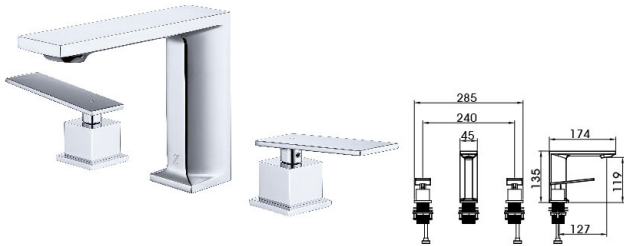

21 9012CP

Basin Mixer
Main body: National standard brass
Surface Finish: Chrome
Handle: Zinc Alloy
Cartridge: Quick opening Cartridge
Aerator: Neoperl