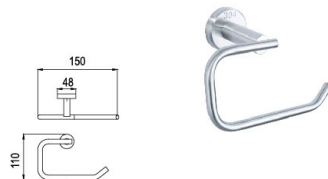

B6014LS

Double Tumbler Holder
Surface Finish: Brushed

B4018LS

Soap Dish Holder
Surface Finish: Brushed

B3008LS

Robe Hook
Surface Finish: Brushed

B5008LS

Tissue Holder
Surface Finish: Brushed