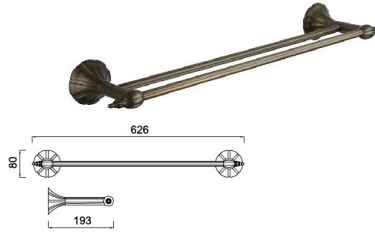

B1043GT

Single Towel Bar
Surface Finish: Antique brass

B1044GT

Double Towel Bar
Surface Finish: Antique brass

B2019GT

Double Glass Shelf
Surface Finish: Antique brass

B1045GT

Towel Shelf
Surface Finish: Antique brass