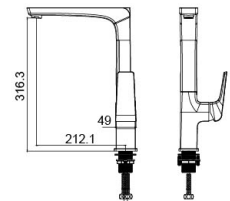

17 4023CP

Bathtub Mixer
Main body: National standard brass
Surface Finish: Chrome
Hand shower: ABS
Bottom seat: ABS
Cartridge: Sedal
Aerator: Neoperl
Hose: Stainless steel

17 1052CP/CP.W

Sink Mixer
Main body: lead-free brass
Surface Finish: Chrome
Handle: Zinc Alloy
Cartridge: Sedal
Bubbler: National Standard