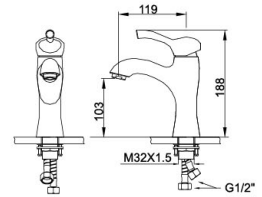

09 5020CP

(three-fuction)

Shower Set
 Main body: National standard brass
 Surface Finish: Chrome
 Shower pipe: Brass
 Handle shower&Top spring: ABS
 Bottom seat: ABS
 Cartridge: Sedal
 Aerator: Neoperl
 Hose: Stainless steel