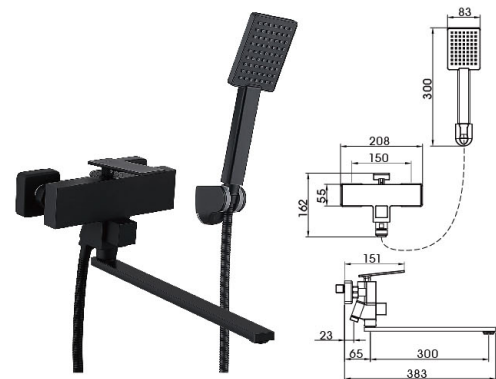

21 4028YH

Bathtub Mixer
Main body: National standard brass
Surface Finish: Matte black
Hand shower: ABS
Bottom seat: ABS
Cartridge: Sedal
Aerator: Neoperl
Hose: Stainless steel

Faucet series

Basin mixer

Basin / bathtub mixer

Kitchen mixer

Rain shower

Bathroom accessories

Accessories series

Kitchen sinks