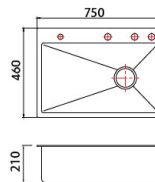

D1022QH

Single basin manual sink
Material: SUS 304
Surface Finish: Gunmetal grey
Size: 750x460x210mm
Configuration: SUS304 handmade sink, national standard copper faucet, drain basket, gun gray basin-in-basin, mahogany cutting board, SUS console drainer, drainage pipe