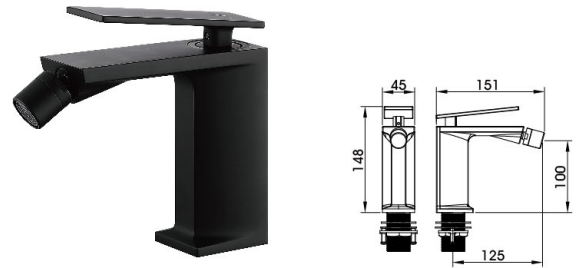

21 3006YH

Bidet Mixer
Main body: National standard brass
Surface Finish: Matte black
Handle: Zinc Alloy
Cartridge: National standard
Aerator: National standard brass
woman washing nozzle