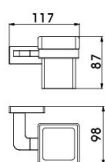

Tissue Holder
Surface Finish: Chrome

B6022CP

Single Tumbler Holder
Surface Finish: Chrome

B7022CP

Toilet Brush Holder
Surface Finish: Chrome

Yueyi series

Material: National Standard Brass

B1055BQ