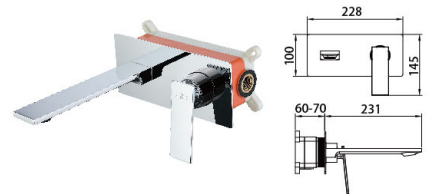

21 8046CP

Concealed shower mixer
Main body: National standard brass
Surface Finish: Chrome
Panel material: Stainless steel
Handle: Zinc Alloy
Cartridge: Sedal
Aerator: Neoperl