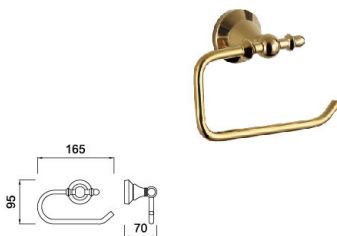

B3009BJ

Robe Hook
Surface Finish: Golden

B5011BJ

Tissue Holder
Surface Finish: Golden

B7008BJ

Toilet Brush Holder
Surface Finish: Golden

Faucet series

Basin mixer