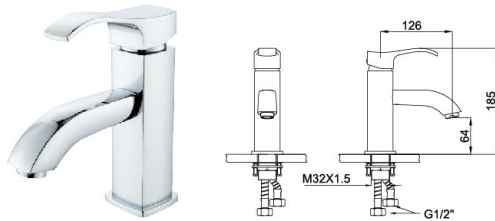

Summer style Series

05 2008CP/CP.W

Basin Mixer
Main body: lead-free brass
Surface Finish: Chrome
Handle: Zinc Alloy
Cartridge: Sedal
Aerator: Neoperl