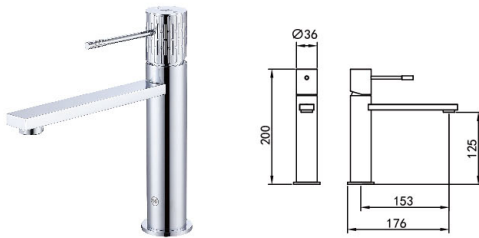

Basin mixer

Stylish Personality

90 2130CPW

Basin Mixer
Main body: lead-free brass
Surface Finish: Chrome
Handle: National standard brass
Cartridge: National standard
Aerator: Neoperl