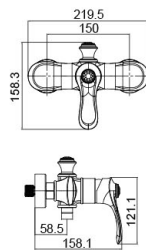

16 5097BJ

Shower Mixer
Main body: National standard brass
Surface Finish: Zr Golden
Hand shower: ABS
Bottom seat: ABS
Cartridge: Sedal
Hose: Stainless steel