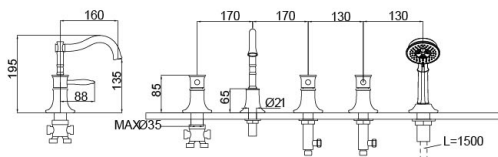

91 9006CP

Basin / Bathtub Mixer
Main body: INational standard brass
Surface Finish: Chrome
Handle: Zinc Alloy
Cartridge: Quick opening Cartridge
Aerator: Neoperl