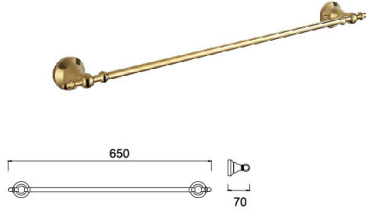

Golden Years Series

Material: National Standard Brass/Stainless steel

B1039BJ

Single Towel Bar
Surface Finish: Golden

B1040BJ

Double Towel Bar
Surface Finish: Golden

B1041BJ

Towel Shelf
Surface Finish: Golden