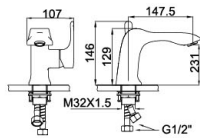

Basin mixer

Stylish Personality

Faucet series

Basin mixer

Basin / bathtub mixer

Kitchen mixer

Rain shower

Bathroom accessories

Accessories series

Kitchen sinks

90 2045CP/CP.W

Basin Mixer
Main body: lead-free brass
Surface Finish: Chrome
Handle: Zinc Alloy
Cartridge: Sedal
Aerator: Neoperl