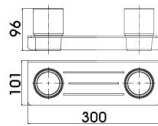

B6024BJ

Double Tumbler Holder
Surface Finish: Brushed gold