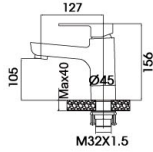

Basin mixer

Stylish Personality

90 2077CP/CP.W

Basin Mixer
Main body: lead-free brass
Surface Finish: Chrome
Handle: Zinc Alloy
Cartridge: Sedal
Aerator: Neoperl