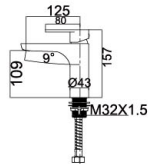

90 2085CP/CP.W

Basin Mixer
Main body: lead-free brass
Surface Finish: Chrome
Handle: Zinc Alloy
Cartridge: Sedal
Aerator: Neoperl