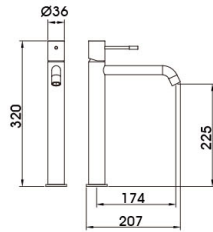

90 2122CP.W

Basin Mixer
Main body: lead-free brass
Surface Finish: Chrome
Handle: National standard brass
Cartridge: National standard
Aerator: Neoperl