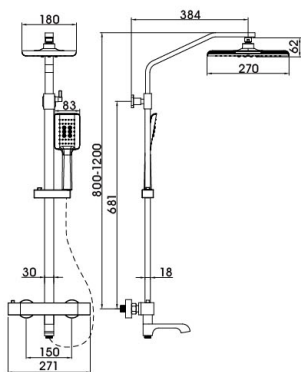

94 5120YH

(three-fuction)

Thermostatic Mixer
Main body: National standard copper
Surface Finish: Matte black
Shower pipe: Stainless steel
Handheld top shower: ABS
Hand-held sitting: ABS
Spool: Imported track
Bubbler: Imported Newper
Hose: Stainless steel