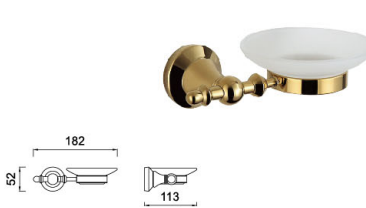

B4020BJ

Soap Dish Holder
Surface Finish: Golden