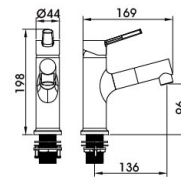

Pull out Basin Mixer
Main body: National Standard Brass
Surface Finish: Matte black
Handle: Zinc Alloy
Cartridge: National standard
Aerator: National standard
Pull out nozzle: National Standard Brass