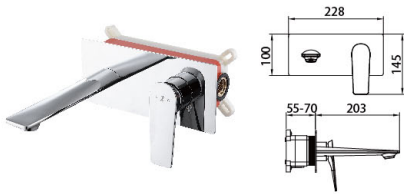

Concealed basin mixer

20 8045CP

Concealed shower mixer
Main body: National standard brass
Surface Finish: Chrome
Panel material: Stainless steel
Handle: Zinc Alloy
Cartridge: Sedal
Aerator: Neoperl