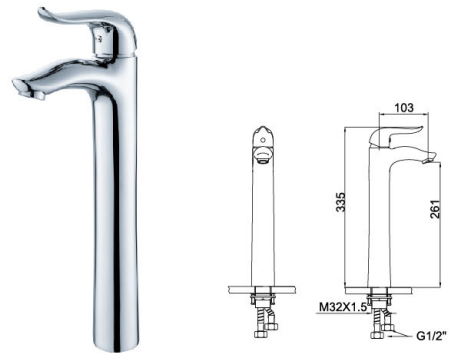

03 2005CP/CP.W

Basin Mixer
Main body: lead-free brass
Surface Finish: Chrome
Handle: Zinc Alloy
Cartridge: Sedal
Aerator: Neoperl