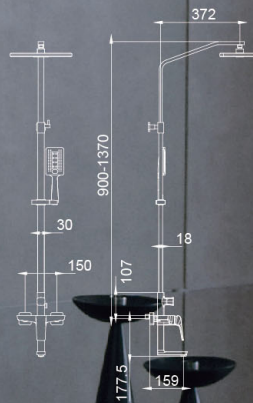

17 5102HJ
(three-fuction)

- Shower Set
- Main body: National standard brass
- Surface Finish: Matte black+Gold
- Shower pipe: Brass
- Handle shower&Top spring: ABS
- Bottom seat: ABS
- Cartridge: Sedal
- Aerator: Neoperl
- Hose: Stainless steel