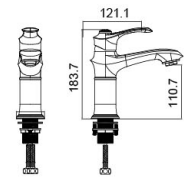

16 2087HT/HT.W

Basin Mixer
Main body: lead-free brass
Surface Finish: ORB
Handle: Zinc Alloy
Cartridge: Sedal
Aerator: Neoperl