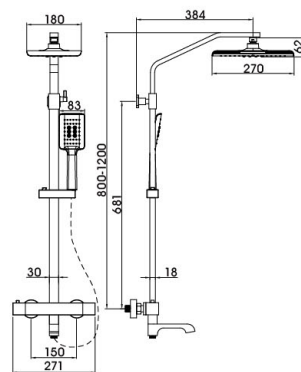

Thermostatic Series

94 5120CP

(three-fuction)

Thermostatic Mixer
Main body: National standard copper
Surface Finish: Chrome
Shower pipe: Stainless steel
Handheld top shower: ABS
Hand-held sitting: ABS
Spool: Imported track
Bubbler: Imported Newper
Hose: Stainless steel

94 5120YH

(three-fuction)

Thermostatic Mixer
Main body: National standard copper
Surface Finish: Matte black
Shower pipe: Stainless steel
Handheld top shower: ABS
Hand-held sitting: ABS
Spool: Imported track
Bubbler: Imported Newper
Hose: Stainless steel