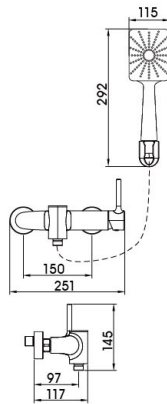

01 4001CP

Bathtub Mixer
Main body: National standard brass
Surface Finish: Chrome
Hand shower: ABS
Bottom seat: ABS
Cartridge: Sedal
Aerator: Neoperl
Hose: Stainless steel