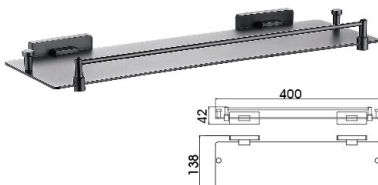

B1051QH

Double Towel Bar
Surface Finish: Gunmetal gray

B1053QH

Towel Shelf
Surface Finish: Gunmetal gray

B1054QH

Towel Ring
Surface Finish: Gunmetal gray

B2020QH

Glass Shelf
Surface Finish: Gunmetal gray