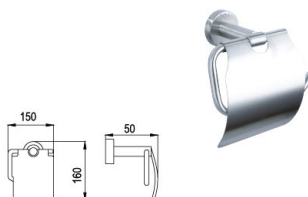

B5009LS

Tissue Holder
Surface Finish: Brushed