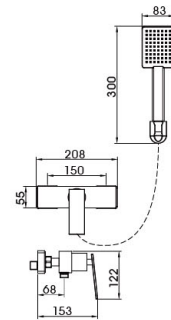

21 5116CP

Shower Mixer
 Main body: National standard brass
 Surface Finish: Chrome
 Hand shower: ABS
 Bottom seat: ABS
 Cartridge: Sedal
 Hose: Stainless steel

21 8043CP

(three-fuction)

Concealed Shower Set
 Main body: National standard brass
 Surface Finish: Chrome
 Shower rod: Brass
 Hand shower: ABS
 Hand-held sitting: Brass
 Spool: National standard
 Hose: Stainless steel