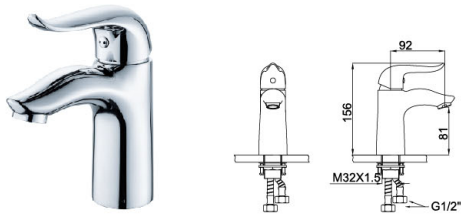

Fortune Series

03 2004CP/CP.W

Basin Mixer
Main body: lead-free brass
Surface Finish: Chrome
Handle: Zinc Alloy
Cartridge: Sedal
Aerator: Neoperl