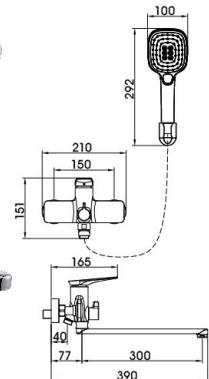

20 4026CP

Bathtub Mixer
Main body: National standard brass
Surface Finish: Chrome
Hand shower: ABS
Bottom seat: ABS
Cartridge: Sedal
Aerator: Neoperl
Hose: Stainless steel

Faucet series

Basin mixer

Basin / bathtub mixer

Kitchen mixer

Rain shower

Bathroom accessories

Accessories series

Kitchen sinks