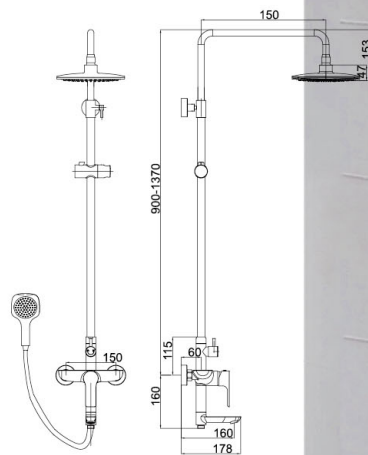

12 5027CP

(three-fuction)

Shower Set
Main body: National standard brass
Surface Finish: Chrome
Shower pipe: Brass
Handheld top shower: ABS
Hand-held sitting: ABS
Cartridge: Sedal
Aerator: Neoperl
Hose: Stainless steel