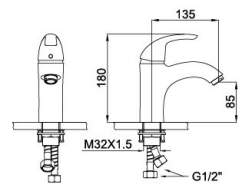

90 2061CP

Basin Mixer
Main body: lead-free brass
Surface Finish: Chrome
Handle: Zinc Alloy
Cartridge: Sedal
Aerator: Neoperl