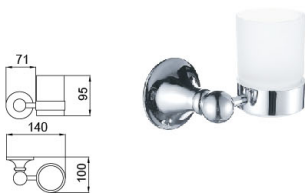

B1024CP..

Towel Shelf
Surface Finish: Chrome

B2009CP

Glass Shelf
Surface Finish: Chrome

B6007CP..

Single Tumbler Holder
Surface Finish: Chrome

B6008CP

Double Tumbler Holder
Surface Finish: Chrome