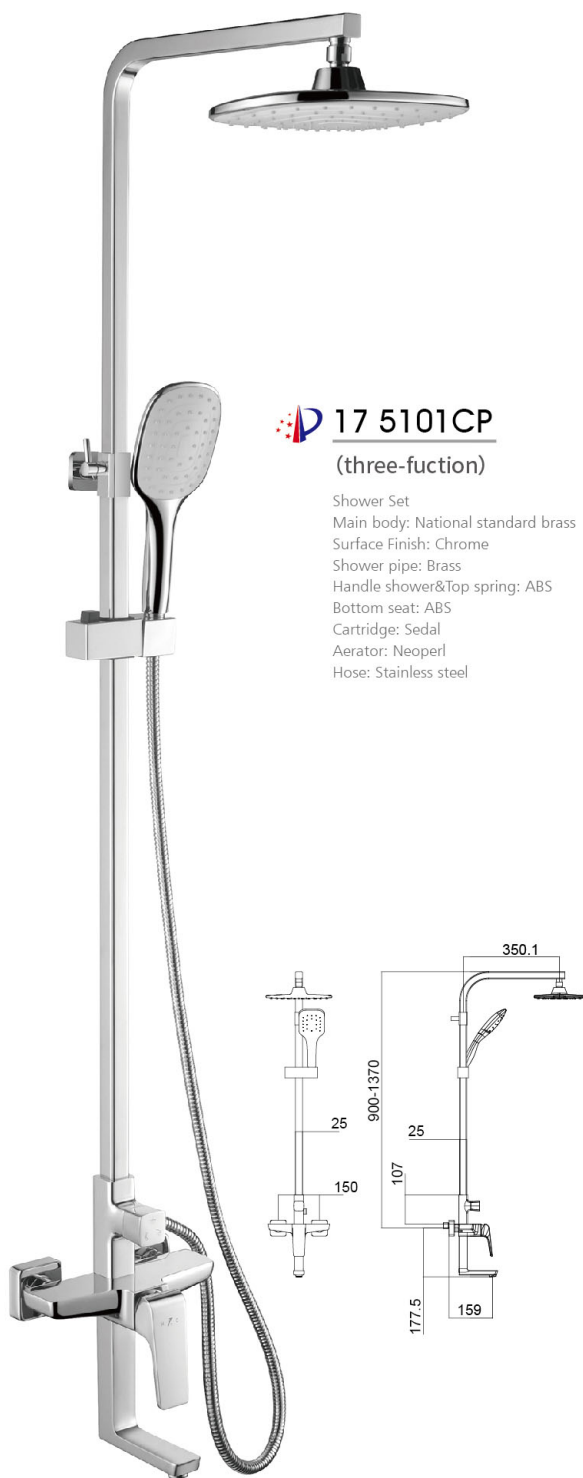

Epochal Series

17 5101CP
(three-fuction)

Shower Set
Main body: National standard brass
Surface Finish: Chrome
Shower pipe: Brass
Handle shower&Top spring: ABS
Bottom seat: ABS
Cartridge: Sedal
Aerator: Neoperl
Hose: Stainless steel