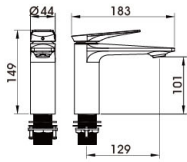

Bo Chun Series

20 2100YH/YH.W

Basin Mixer
Main body: lead-free brass
Surface Finish: Matte black
Handle: Zinc Alloy
Cartridge: Sedal
Aerator: Neoperl