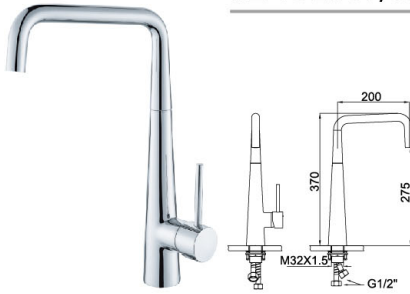

Kitchen Mixer

92 1021CP/CP.W

Sink Mixer
Main body: lead-free brass
Surface Finish: Chrome
Handle: Zinc Alloy
Cartridge: National standard
Aerator: National Standard