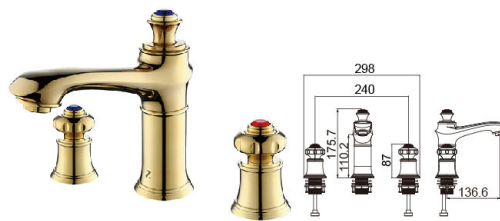

 16 9008BJ

Basin Mixer
Main body: National standard brass
Surface Finish: Zr Golden
Handle: Zinc Alloy
Cartridge: Quick opening Cartridge
Aerator: Neoperl

 16 9007MJ

Basin Mixer
Main body: National standard brass
Surface Finish: Rose golden
Handle: Zinc Alloy
Cartridge: Quick opening Cartridge
Aerator: Neoperl