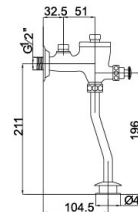

98 7005CP

Flush Valve
Main body: National standard Brass
Surface Finish: Chrome
Handle: Zinc Alloy