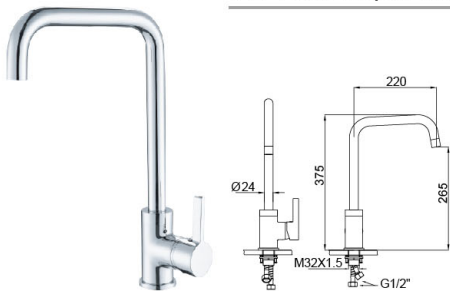

92 1019CP/CP.W

Basin Mixer
Main body: lead-free brass
Surface Finish: Chrome
Handle: Zinc Alloy
Cartridge: National standard
Aerator: National standard