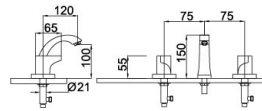

91 9003CP

Basin / Bathtub Mixer
Main body: INational standard brass
Surface Finish: Chrome
Handle: Zinc Alloy
Cartridge: Quick opening Cartridge
Aerator: Neoperl