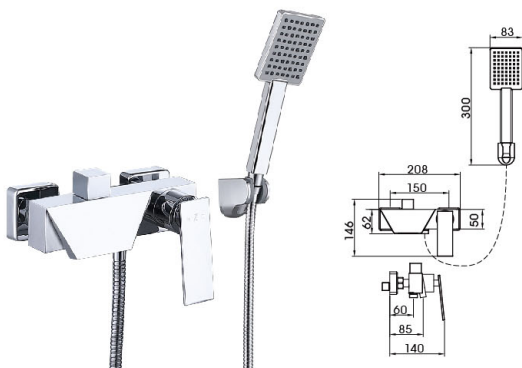

21 4027CP

Bathtub Mixer
Main body: National standard brass
Surface Finish: Chrome
Hand shower: ABS
Bottom seat: ABS
Cartridge: Sedal
Aerator: Neoperl
Hose: Stainless steel