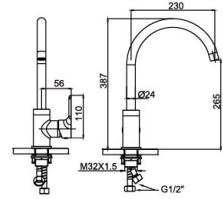

Kitchen Mixer

92 1043CP/CP.W

Sink Mixer
Main body: lead-free brass
Surface Finish: Chrome
Handle: Zinc Alloy
Cartridge: National standard
Aerator: National Standard(two-fuction)

92 1045BJ/BJ.W

Sink Mixer
Main body: lead-free brass
Surface Finish: Chrome + Golden
Handle: Zinc Alloy
Cartridge: National standard
Aerator: National standard