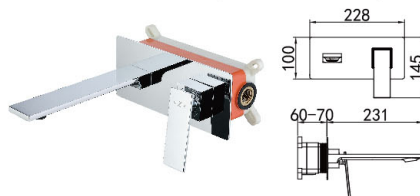

21 8047CP

Concealed shower mixer
Main body: National standard brass
Surface Finish: Chrome
Panel material: Stainless steel
Handle: Zinc Alloy
Cartridge: Sedal
Aerator: Neoperl