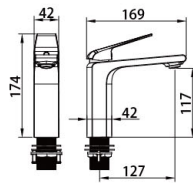

90 2104CP/CP.W

Basin Mixer
Main body: lead-free brass
Surface Finish: Chrome
Handle: Zinc Alloy
Cartridge: National standard
Aerator: Neoperl