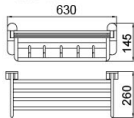

B4029LS Basket Shelf
Surface Finish: Brushed
Material: SUS 304