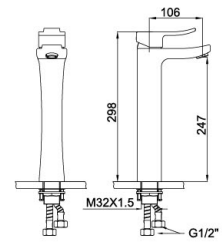

04 2007CP/CP.W

Basin Mixer
Main body: lead-free brass
Surface Finish: Chrome
Handle: Zinc Alloy
Cartridge: Sedal
Aerator: Neoperl