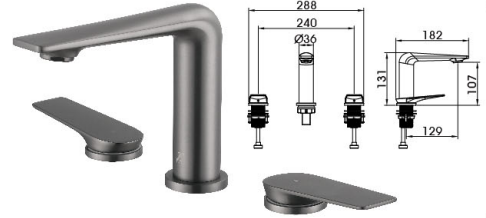

20 9011QH

Basin Mixer
Main body: National standard brass
Surface Finish: Gunmetal gray
Handle: Zinc Alloy
Cartridge: Quick opening Cartridge
Aerator: Neoperl