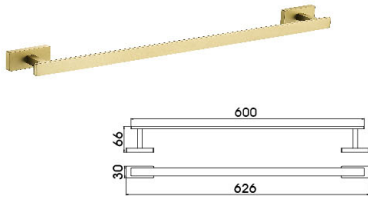

Shangpin Series

Material: National Standard Brass/Stainless steel

B1050SJ

Single Towel Bar
Surface Finish: Brushed gold