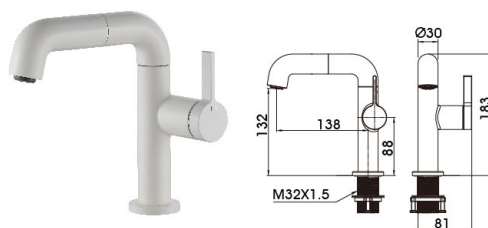

Pull out Basin Mixer
Main body: National standard brass
Surface Finish: Milky white
Handle: Zinc Alloy
Cartridge: National standard
Aerator: National standard

Kitchen mixer

Rain shower

90 2128QH