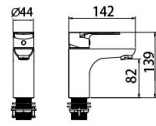

Basin Mixer
Main body: lead-free Brass
Surface Finish: Gunmetal gray
Handle: Zinc Alloy
Cartridge: National standard
Aerator: National standard