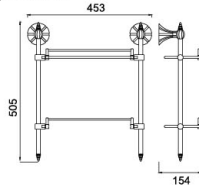

B1043GT

Single Towel Bar
Surface Finish: Antique brass

B1044GT

Double Towel Bar
Surface Finish: Antique brass

B2019GT

Double Glass Shelf
Surface Finish: Antique brass

B1045GT

Towel Shelf
Surface Finish: Antique brass