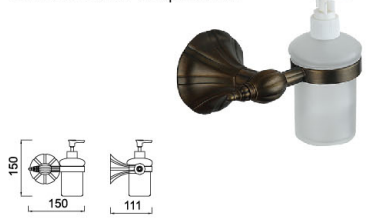

B4025GT

Soap Dispenser Holder
Surface Finish: Antique brass