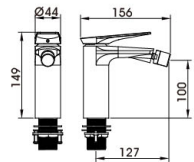

20 3005YH

Bidet Mixer
Main body: National standard brass
Surface Finish: Matte black
Handle: Zinc Alloy
Cartridge: Sedal
Aerator: Neoperl