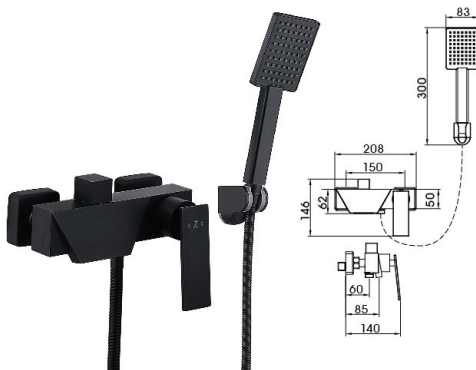

21 4027YH

Bathtub Mixer
Main body: National standard brass
Surface Finish: Matte black
Hand shower: ABS
Bottom seat: ABS
Cartridge: Sedal
Aerator: Neoperl
Hose: Stainless steel