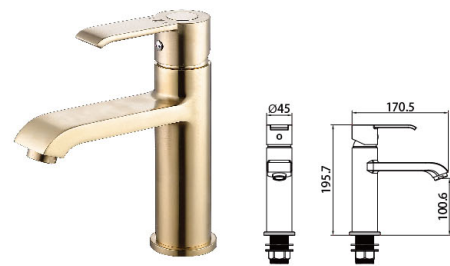

18 2098SJ/SJ.W

Basin Mixer
Main body: lead-free brass
Surface Finish: Brushed gold
Handle: Zinc Alloy
Cartridge: Sedal
Aerator: Neoperl