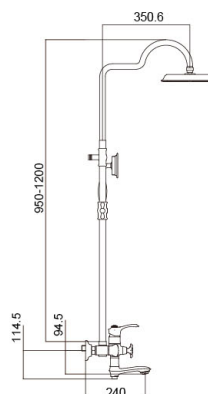

Opal Series

16 5098BJ

(three-fuction)

Shower Set
Main body: National standard brass
Surface Finish: Zr Golden
Shower pipe: Brass
Handle shower&Top spring: ABS
Bottom seat: ABS
Cartridge: Sedal
Aerator: Neoperl
Hose: Stainless steel

16 5099BJ

(three-fuction)

Shower Set
Main body: National standard brass
Surface Finish: Zr Golden
Shower pipe: Brass
Handle shower&Top spring: ABS
Bottom seat: ABS
Cartridge: Sedal
Aerator: Neoperl
Hose: Stainless steel