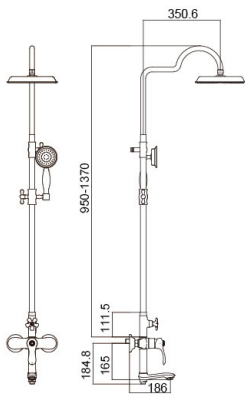

16 5099HT
(three-fuction)

Shower Set
Main body: National standard brass
Surface Finish: ORB
Shower pipe: Brass
Handle shower&Top spring: ABS
Bottom seat: ABS
Cartridge: Sedal
Aerator: Neoperl
Hose: Stainless steel