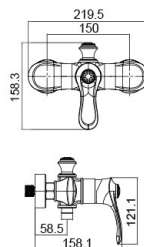

16 5097HT

Shower Mixer
Main body: National standard brass
Surface Finish: Rose golden
Hand shower: ABS
Bottom seat: ABS
Cartridge: Sedal
Hose: Stainless steel