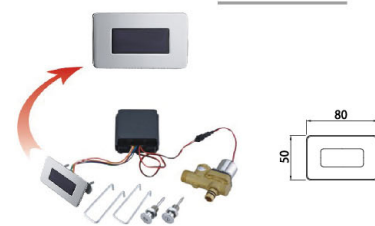

F1006CP

Sensor Flushing
Main body: Stainless steel
Surface Finish: Chrome
Frame size: 80X50mm
A Urine sensor flush, B Stool sensor flush
C AC-DC hybrid, D Direct current, E Alternating current

Faucet series

Basin mixer

Basin / bathtub mixer

Kitchen mixer

Rain shower

Bathroom accessories

Accessories series

Kitchen sinks