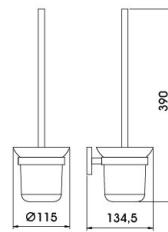

B7024LS

Toilet Brush Holder
Surface Finish: Chrome
Material: SUS 304