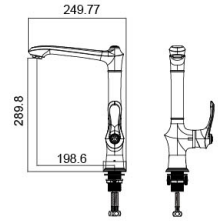

Opal Series

Faucet series

Basin mixer

Basin / bathtub mixer

Kitchen mixer

Rain shower

Bathroom accessories

Accessories series

Kitchen sinks

16 1051BJ/BJ.W

Sink Mixer
Main body: lead-free brass
Surface Finish: Zr Golden
Handle: Zinc Alloy
Cartridge: Sedal
Bubbler: National Standard