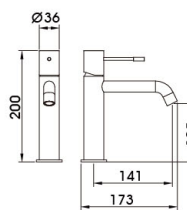

90 2115QH.W

Basin Mixer
Main body: lead-free brass
Surface Finish: Gunmetal gray
Handle: National standard brass
Cartridge: National standard
Aerator: Neoperl

Faucet series

Basin mixer

Basin / bathtub mixer

Kitchen mixer

Rain shower

Bathroom accessories

Accessories series

Kitchen sinks