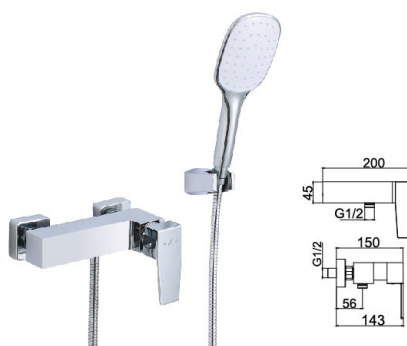

95 4021CP

Shower Mixer
Main body: National standard brass
Surface Finish: Chrome
Hand shower: ABS
Bottom seat: ABS
Cartridge: Sedal
Hose: Stainless steel