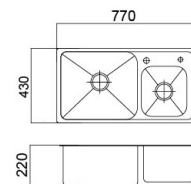

D1019LS

Double sink
Material: SUS 304
Surface Finish: Brushed
Size: 770x430x220mm
Configuration: SUS304 sink,
SUS304 drain, drain pipe,
A05 soap dispenser