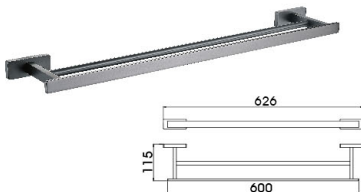

B1051QH

Double Towel Bar
Surface Finish: Gunmetal gray

B1053QH

Towel Shelf
Surface Finish: Gunmetal gray

B1054QH

Towel Ring
Surface Finish: Gunmetal gray

B2020QH

Glass Shelf
Surface Finish: Gunmetal gray