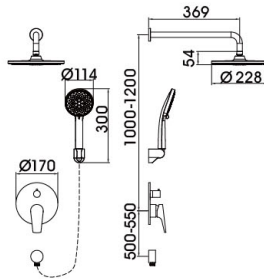

96 8004CP

(two-fuction)

Concealed Shower Set
Main body: National standard Brass
Surface Finish: Chrome
Shower rod: Brass
Handle shower&Top spring: ABS
Bottom seat: ABS
Cartridge: National standard
Hose: Stainless steel