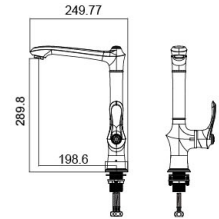

Opal Series

Faucet series

Basin mixer

Basin / bathtub mixer

Kitchen mixer

Rain shower

Bathroom accessories

Accessories series

Kitchen sinks

16 1051MJ/MJ.W

Sink Mixer
Main body: lead-free brass
Surface Finish: Rose golden
Handle: Zinc Alloy
Cartridge: Sedal
Bubbler: National Standard