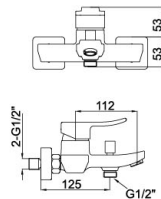

04 4004CP

Bathtub Mixer
Main body: National standard brass
Surface Finish: Chrome
Hand shower: ABS
Bottom seat: ABS
Cartridge: Sedal
Aerator: Neoperl
Hose: Stainless steel

04 5009CP

Shower Mixer
Main body: National standard brass
Surface Finish: Chrome
Hand shower: ABS
Bottom seat: ABS
Cartridge: Sedal
Hose: Stainless steel