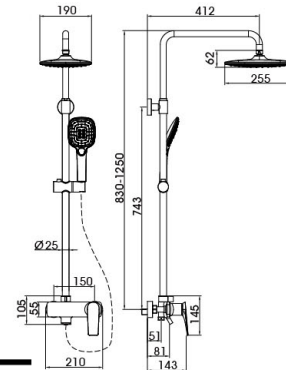

Bo Chun Series

20 5114CP

(two-fuction)

Shower Set
Main body: National standard brass
Surface Finish: Chrome
Shower pipe: Brass
Handle shower&Top spring: ABS
Bottom seat: ABS
Cartridge: Sedal
Hose: Stainless steel

20 5115CP

(three-fuction)

Shower Set
Main body: National standard brass
Surface Finish: Chrome
Shower pipe: Brass
Handle shower&Top spring: ABS
Bottom seat: ABS
Cartridge: Sedal
Bubbler: Direct effluent
Hose: Stainless steel

20 8039CP

(three-fuction)

Concealed Shower Set
Main body: National standard brass
Surface Finish: Chrome
Shower rod: Brass
Hand shower: ABS
Hand-held sitting: Brass
Spool: National standard
Hose: Stainless steel

20 8040CP

(two-fuction)

Concealed Shower Set
Main body: National standard brass
Surface Finish: Chrome
Shower rod: Brass
Hand shower: ABS
Hand-held sitting: Brass
Spool: National standard
Hose: Stainless steel