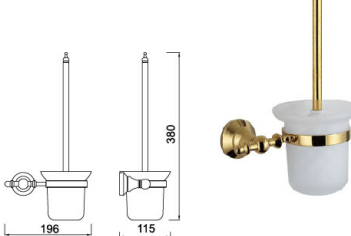

B3009BJ

Robe Hook
Surface Finish: Golden

B5011BJ

Tissue Holder
Surface Finish: Golden

B7008BJ

Toilet Brush Holder
Surface Finish: Golden

Faucet series

Basin mixer