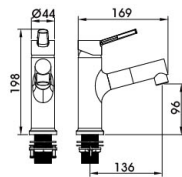

 **90 2108CP**

Pull out Basin Mixer
Main body: National Standard Brass
Surface Finish: Chrome
Handle: Zinc Alloy
Cartridge: National standard
Aerator: National standard
Pull out nozzle: National Standard Brass