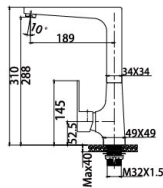

92 1046CP/CP.W

Sink Mixer
Main body: lead-free brass
Surface Finish: Chrome
Handle: Zinc Alloy
Cartridge: Sedal
Aerator: Neoperl