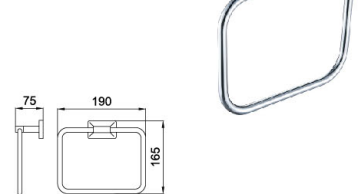

B3007CP

Robe Hook
Surface Finish: Chrome

B5007CP

Tissue Holder
Surface Finish: Chrome

B1033CP

Towel Ring
Surface Finish: Chrome

B4016CP

Soap Dish Basket
Surface Finish: Chrome