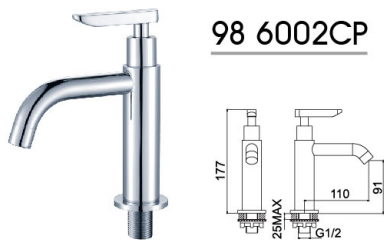

98 6002CP

Cold tap
Main body: National standard Brass
Surface Finish: Chrome
Handle: Zinc Alloy
Cartridge: Ceramics Cartridge
Aerator: National standard