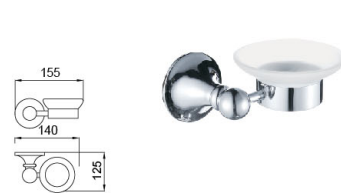

B4009CP

Soap Dish Holder
Surface Finish: Chrome