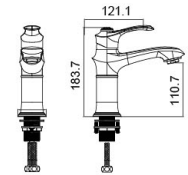

Kitchen sinks

16 1051BJ/BJ.W

Sink Mixer
 Main body: lead-free brass
 Surface Finish: Zr Golden
 Handle: Zinc Alloy
 Cartridge: Sedal
 Bubbler: National Standard

16 4022BJ

Bathtub Mixer
 Main body: National standard brass
 Surface Finish: Zr Golden
 Hand shower: ABS
 Bottom seat: ABS
 Cartridge: Sedal
 Aerator: Neoperl
 Hose: Stainless steel