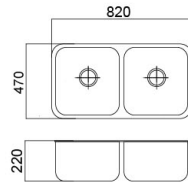

D1025LS

Double sink
Material: SUS 304
Surface Finish: Brushed
Size: 820x470x220mm
Configuration: SUS304 sink,
SUS304 drain, drain pipe,
A05 soap dispenser