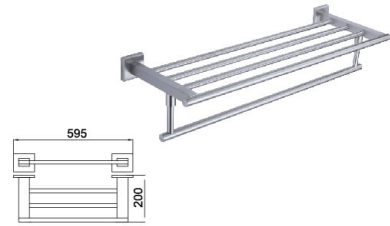

B1007LS

Towel Shelf
Surface Finish: Brushed

B2003LS

Glass Shelf
Surface Finish: Brushed

B2004LS

Double Glass Shelf
Surface Finish: Brushed

B1008LS

Towel Shelf
Surface Finish: Brushed