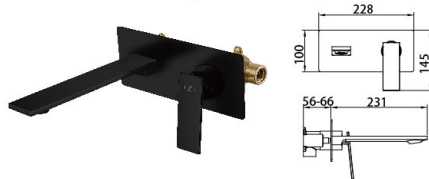

21 8041YH

Concealed shower mixer
Main body: National standard brass
Surface Finish: Matte black
Panel material: Stainless steel
Handle: Zinc Alloy
Cartridge: Sedal
Aerator: Neoperl