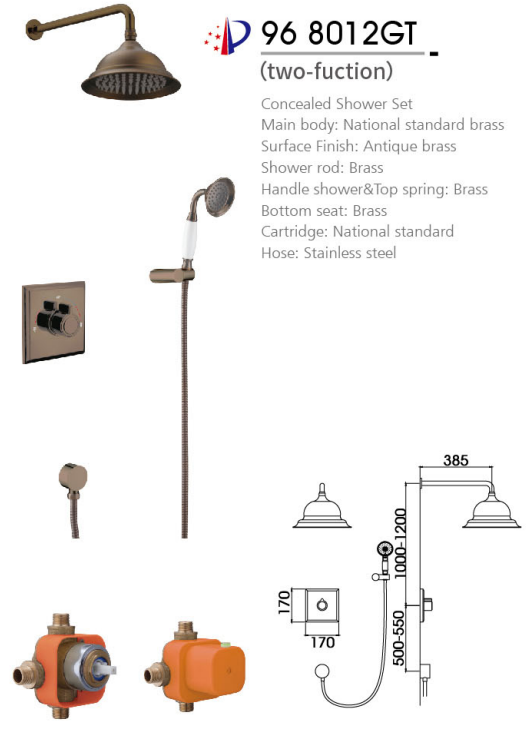

96 8012GT
(two-fuction)

Concealed Shower Set
Main body: National standard brass
Surface Finish: Antique brass
Shower rod: Brass
Handle shower&Top spring: Brass
Bottom seat: Brass
Cartridge: National standard
Hose: Stainless steel