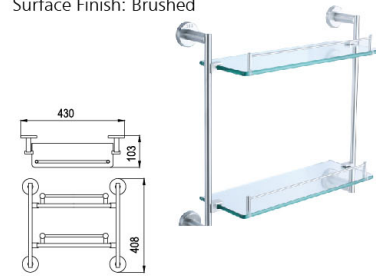

B1036LS

Towel Shelf
Surface Finish: Brushed

B1037LS

Towel Shelf
Surface Finish: Brushed

B2016LS

Double Glass Shelf
Surface Finish: Brushed

B6013LS

Single Tumbler Holder
Surface Finish: Brushed