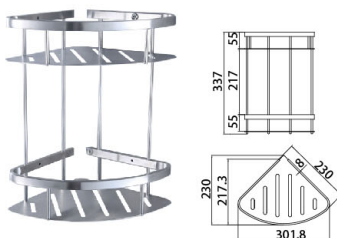

Bathroom Hangings Series

B4027CP Basket Shelf
Surface Finish: Chrome
Material: National Standard Brass/
Stainless steel

B4030LS Glass Shelf
Surface Finish: Brushed
Material: SUS 304