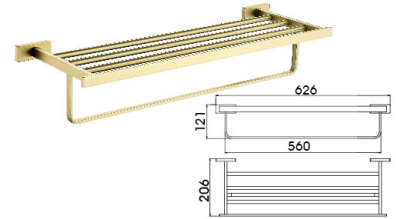

B1053SJ

Towel Shelf
Surface Finish: Brushed gold