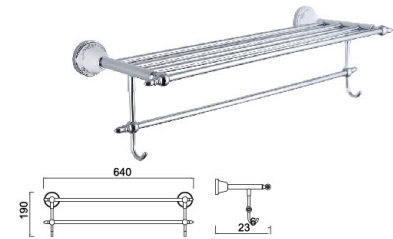

B1013CP

Towel Shelf
Surface Finish: Chrome