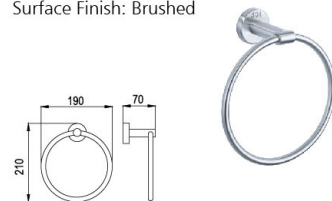

B1038LS

Towel Ring
Surface Finish: Brushed