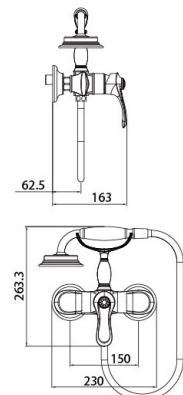

16 4023MJ

Bathtub Mixer
Main body: National standard brass
Surface Finish: Rose golden
Hand shower: ABS
Bottom seat: ABS
Cartridge: Sedal
Aerator: Neoperl
Hose: Stainless steel