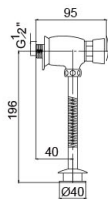

98 7004CP

Flush Valve
Main body: National standard Brass
Surface Finish: Chrome
Handle: Zinc Alloy