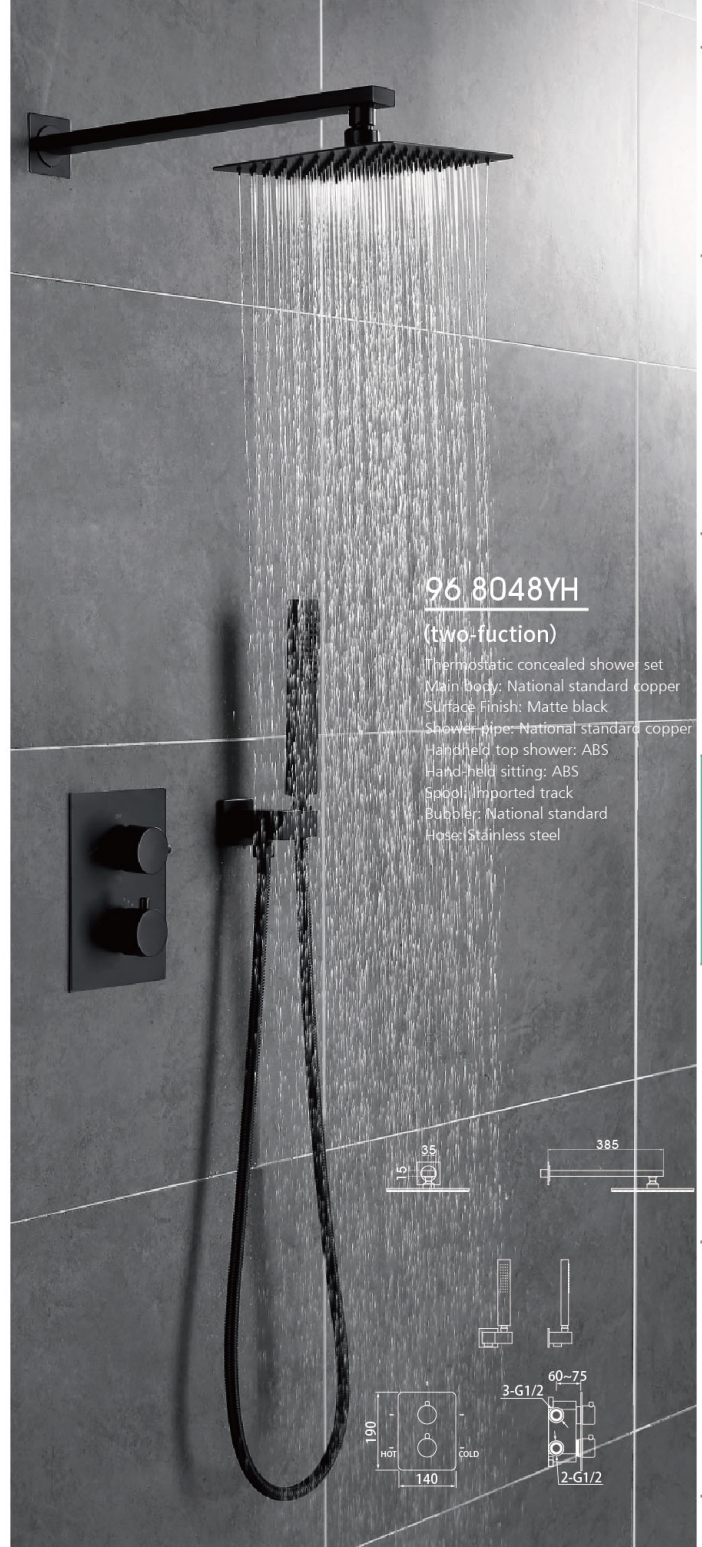

96 8048YH
(two-fuction)

Thermostatic concealed shower set
Main Body: National standard copper
Surface Finish: Matte black
Shower pipe: National standard copper
Handheld top shower: ABS
Hand-held sitting: ABS
Spool: Imported track
Bubbler: National standard
Hose: Stainless steel

Faucet series

Basin mixer

Basin / bathtub mixer

Kitchen mixer

Rain shower

Bathroom accessories

Accessories series

Kitchen sinks