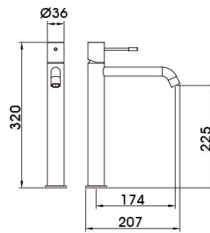

90 2125CP.W

Basin Mixer
Main body: lead-free brass
Surface Finish: Chrome
Handle: National standard brass
Cartridge: National standard
Aerator: Neoperl