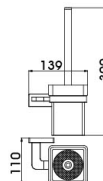

Tissue Holder
Surface Finish: Chrome

B6022CP

Single Tumbler Holder
Surface Finish: Chrome

B7022CP

Toilet Brush Holder
Surface Finish: Chrome

Yueyi series

Material: National Standard Brass

B1055BQ