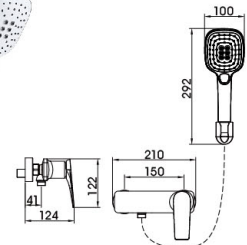

20 5113CP

Shower Mixer
Main body: National standard brass
Surface Finish: Chrome
Hand shower: ABS
Bottom seat: ABS
Cartridge: Sedal
Hose: Stainless steel