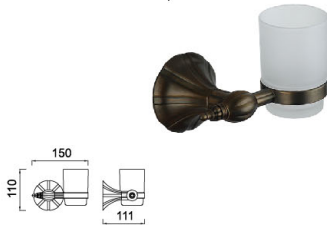

B6017GT

Single Tumbler Holder
Surface Finish: Antique brass