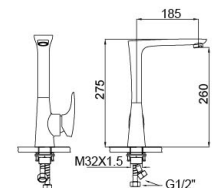

07 1008CP/CP.W

Sink Mixer
Main body: lead-free brass
Surface Finish: Chrome
Handle: Zinc Alloy
Cartridge: Sedal
Bubbler: National Standard

Faucet series

Basin mixer

Basin / bathtub mixer

Kitchen mixer

Rain shower

Bathroom accessories

Accessories series

Kitchen sinks