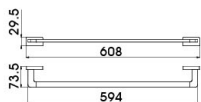

Accessories series

Kitchen sinks

Yueyi series

Material: National Standard Brass

B1055CP

Single Towel Bar
Surface Finish: Chrome

B1056CP

Double Towel Bar
Surface Finish: Chrome