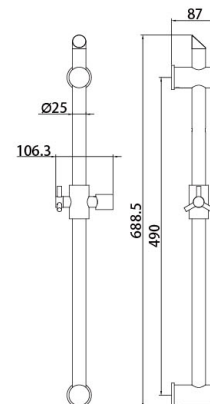

A1013YH

Sliding Rail
Surface Finish: Matte black
Lifting rod: Stainless steel
Bottom seat: Brass