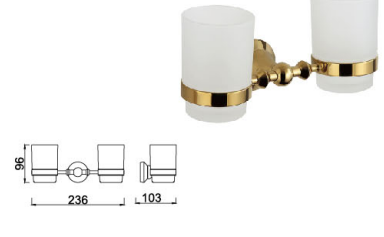

B6016BJ

Double Tumbler Holder
Surface Finish: Golden