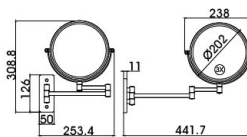

B5027LS

Tissue Holder
Surface Finish: Chrome
Material: SUS 304

B7024LS

Toilet Brush Holder
Surface Finish: Chrome
Material: SUS 304

B4033CP

Mirror
Surface Finish: Chrome
Material: National Standard Brass/
Glass