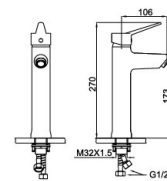

90 2032CP/CP.W

Basin Mixer
Main body: lead-free brass
Surface Finish: Chrome
Handle: Zinc Alloy
Cartridge: Sedal
Aerator: Neoperl