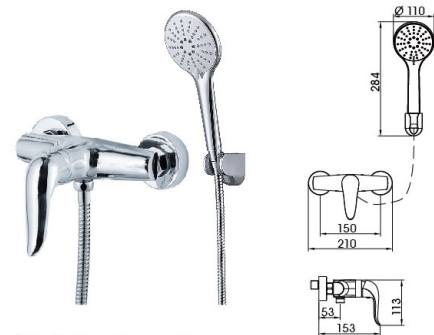

03 5065CP

Shower Mixer
Main body: National standard brass
Surface Finish: Chrome
Hand shower: ABS
Bottom seat: ABS
Cartridge: Sedal
Hose: Stainless steel