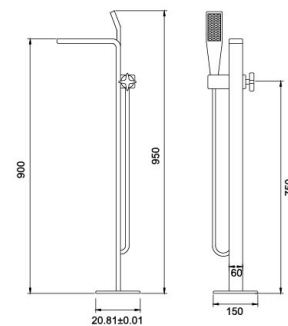

97 8007CP

Standing floorbath tub mixer
Main body: National standard brass
Surface Finish: Chrome
Hand shower: Brass
Cartridge: National standard Cartridge
Aerator: National standard
Hose: Stainless steel