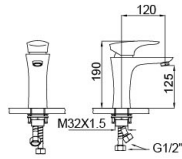

07 2012CP/CP.W

Basin Mixer
Main body: lead-free brass
Surface Finish: Chrome
Handle: Zinc Alloy
Cartridge: Sedal
Aerator: Neoperl