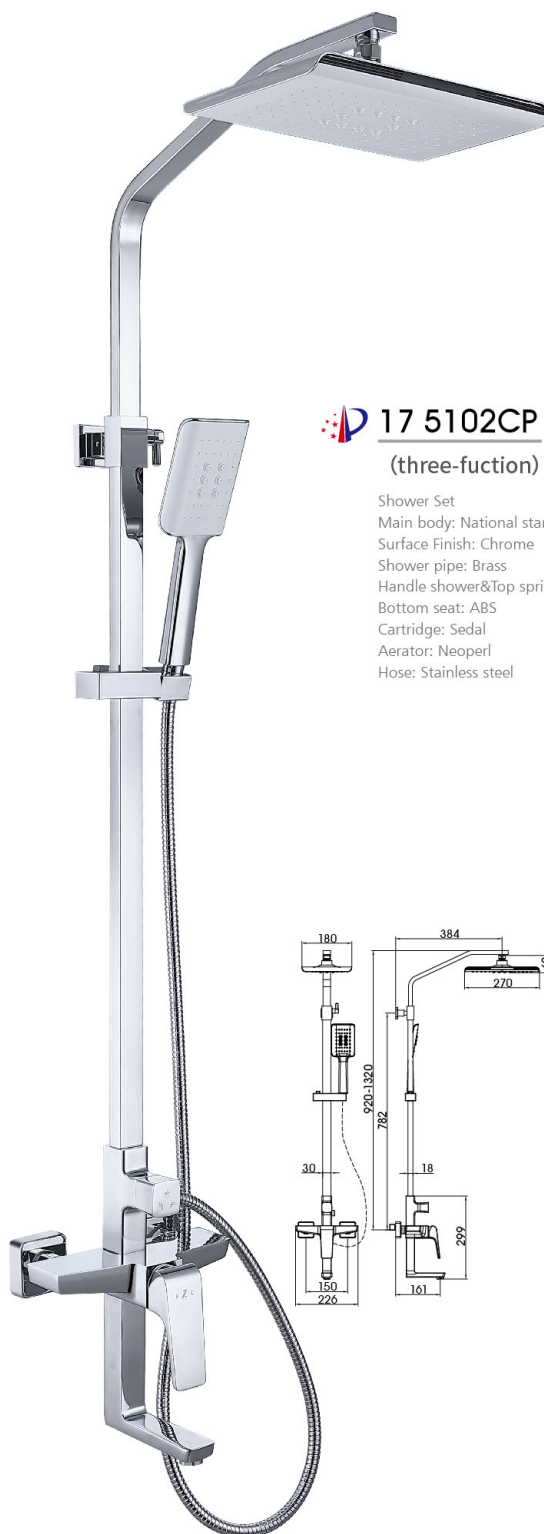

17 5102CP
(three-fuction)

Shower Set
Main body: National standard brass
Surface Finish: Chrome
Shower pipe: Brass
Handle shower&Top spring: ABS
Bottom seat: ABS
Cartridge: Sedal
Aerator: Neoperl
Hose: Stainless steel