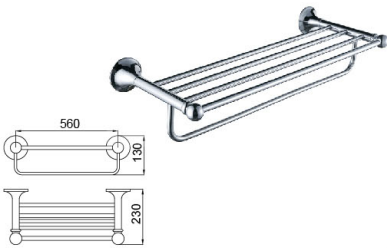

B1024CP..

Towel Shelf
Surface Finish: Chrome