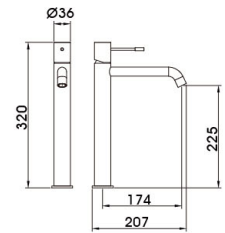

Accessories series

Kitchen sinks

90 2125CP.W

Basin Mixer
Main body: lead-free brass
Surface Finish: Chrome
Handle: National standard brass
Cartridge: National standard
Aerator: Neoperl

90 2125QH.W

Basin Mixer
Main body: lead-free brass
Surface Finish: Gunmetal gray
Handle: National standard brass
Cartridge: National standard
Aerator: Neoperl