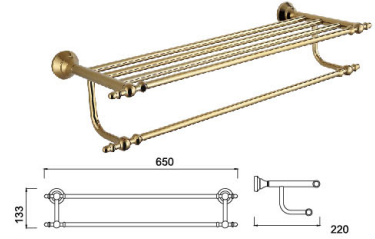

Golden Years Series

Material: National Standard Brass/Stainless steel

B1039BJ

Single Towel Bar
Surface Finish: Golden

B1040BJ

Double Towel Bar
Surface Finish: Golden

B1041BJ

Towel Shelf
Surface Finish: Golden