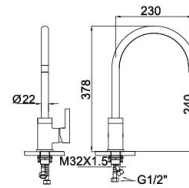

Kitchen Mixer
Main body: lead-free brass
Surface Finish: Brush
Handle: Zinc Alloy
Cartridge: National standard
Aerator: National standard