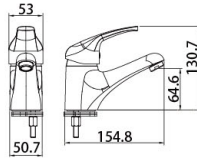

Accessories series

Kitchen sinks

90 2096CP/CP.W

Basin Mixer
Main body: lead-free brass
Surface Finish: Chrome
Handle: Zinc Alloy
Cartridge: National standard
Aerator: Neoperl

90 2097CP

Basin Mixer
Main body: National standard brass
Surface Finish: Chrome
Handle: Zinc Alloy
Cartridge: National standard
Aerator: Neoperl