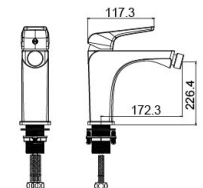

17 3003YH

Bidet Mixer
Main body: National Standard Brass
Surface Finish: Matte black
Handle: Zinc Alloy
Cartridge: Sedal
Aerator: Neoperl

Faucet series

Basin mixer

Basin / bathtub mixer

Kitchen mixer

Rain shower

Bathroom accessories

Accessories series

Kitchen sinks