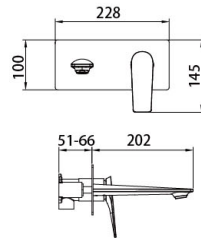

20 8038CP

Concealed shower mixer
Main body: National standard brass
Surface Finish: Chrome
Panel material: Stainless steel
Handle: Zinc Alloy
Cartridge: Sedal
Aerator: Neoperl