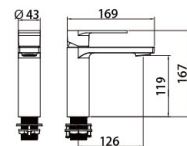

90 2105CP/CP.W

Basin Mixer
Main body: lead-free brass
Surface Finish: Chrome
Handle: Zinc Alloy
Cartridge: National standard
Aerator: Neoperl