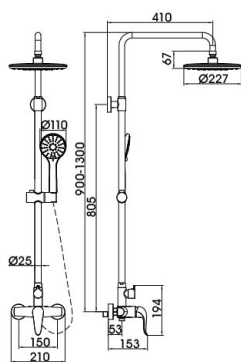

03 5008CP (three-fuction)

Shower Set
Main body: National standard brass
Surface Finish: Chrome
Shower pipe: Brass
Handle shower&Top spring: ABS
Bottom seat: ABS
Cartridge: Sedal
Aerator: Neoperl
Hose: Stainless steel