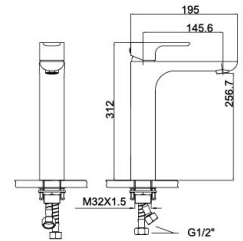

12 2023CP/CP.W

Basin Mixer
Main body: lead-free brass
Surface Finish: Chrome
Handle: Zinc Alloy
Cartridge: Sedal
Aerator: Neoperl