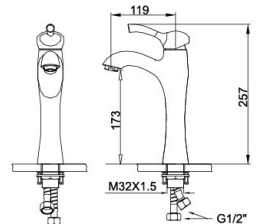

09 2017CP/CP.W

Basin Mixer
Main body: lead-free brass
Surface Finish: Chrome
Handle: Zinc Alloy
Cartridge: Sedal
Aerator: Neoperl