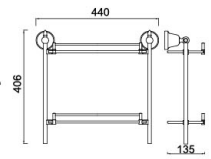

B7002LS

Toilet Brush Holder
Surface Finish: Brushed

B1010CP

Single Towel Bar
Surface Finish: Chrome

B1012CP

Double Towel Bar
Surface Finish: Chrome

B2006CP

Double Glass Shelf
Surface Finish: Chrome