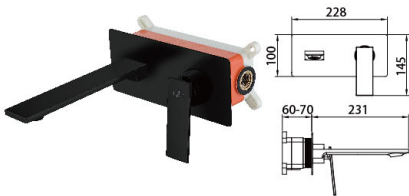

21 8046YH

Concealed shower mixer
Main body: National standard brass
Surface Finish: Matte black
Panel material: Stainless steel
Handle: Zinc Alloy
Cartridge: Sedal
Aerator: Neoperl