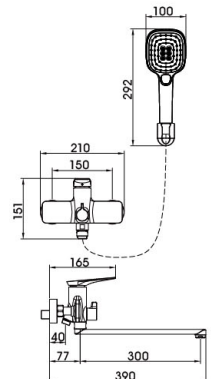

20 4026YH

Bathtub Mixer
Main body: National standard brass
Surface Finish: Matte black
Hand shower: ABS
Bottom seat: ABS
Cartridge: Sedal
Aerator: Neoperl
Hose: Stainless steel

Faucet series

Basin mixer

Basin / bathtub mixer

Kitchen mixer

Rain shower

Bathroom accessories

Accessories series

Kitchen sinks