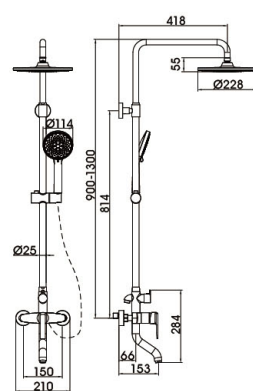

94 5068CP

(three-fuction)

Shower Set
 Main body: National standard brass
 Surface Finish: Chrome
 Shower pipe: Stainless steel
 Handle shower&Top spring: ABS
 Bottom seat: ABS
 Cartridge: Sedal
 Aerator: Neoperl
 Hose: Stainless steel