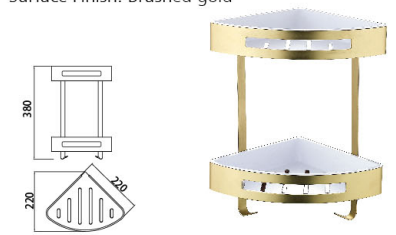

B3017SJ

Robe Hook
Surface Finish: Brushed gold

B4038SJ

Soap Dish Holder
Surface Finish: Brushed gold

B4039SJ

Soap Dispenser Holder
Surface Finish: Brushed gold

B4042SJ

Double Basket Shelf
Surface Finish: Brushed gold