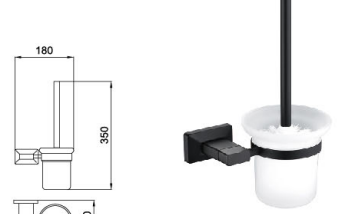

B7006YH

Toilet Brush Holder
Surface Finish: Matte black

Ruban series

Material: National Standard Brass/Stainless steel

B1030HJ

Single Towel Bar
Surface Finish: Matte black+Gold

B1031HJ

Double Towel Bar
Surface Finish: Matte black+Gold