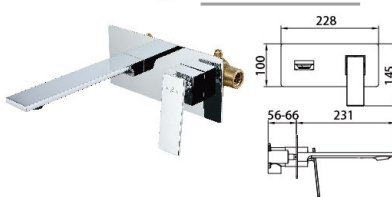

21 8042CP

Concealed shower mixer
Main body: National standard brass
Surface Finish: Chrome
Panel material: Stainless steel
Handle: Zinc Alloy
Cartridge: Sedal
Aerator: Neoperl