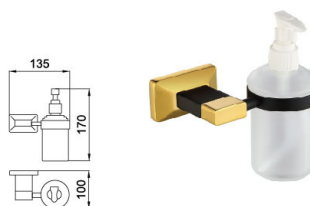

B4017HJ

Soap Dispenser Holder
Surface Finish: Matte black+Gold