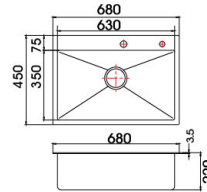

D1015LS

Single basin manual sink
Material: SUS 304
Surface Finish: Brushed
Size: 680x450x220mm
Configuration: SUS304 sink,
SUS304 drain, drain pipe,
A05 soap dispenser