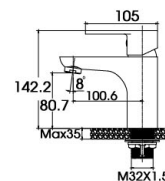

Accessories series

Kitchen sinks

90 2073YH/YH.W

Basin Mixer
Main body: lead-free brass
Surface Finish: Matte black
Handle: Zinc Alloy
Cartridge: National standard
Aerator: Neoperl

90 2073QH/QH.W

Basin Mixer
Main body: lead-free brass
Surface Finish: Gunmetal gray
Handle: Zinc Alloy
Cartridge: National standard
Aerator: Neoperl