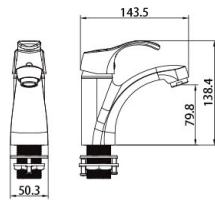

90 2055CP

Basin Mixer
Main body: lead-free brass
Surface Finish: Chrome
Handle: Zinc Alloy
Cartridge: Sedal
Aerator: Neoperl