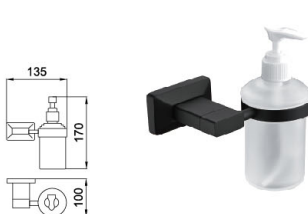

B7006YH

Toilet Brush Holder
Surface Finish: Matte black

Ruban series

Material: National Standard Brass/Stainless steel

B1030HJ

Single Towel Bar
Surface Finish: Matte black+Gold

B1031HJ

Double Towel Bar
Surface Finish: Matte black+Gold