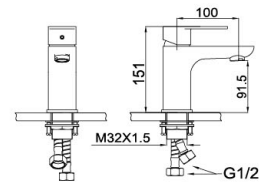

90 2054CP/CP.W

Basin Mixer
Main body: lead-free brass
Surface Finish: Chrome
Handle: Zinc Alloy
Cartridge: Sedal
Aerator: Neoperl