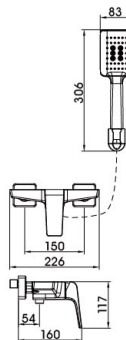

17 5100HJ

Shower Mixer
Main body: National standard brass
Surface Finish: Matte black+Gold
Hand shower: ABS
Bottom seat: ABS
Cartridge: Sedal
Hose: Stainless steel