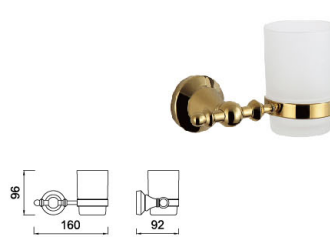

B6015BJ

Single Tumbler Holder
Surface Finish: Golden