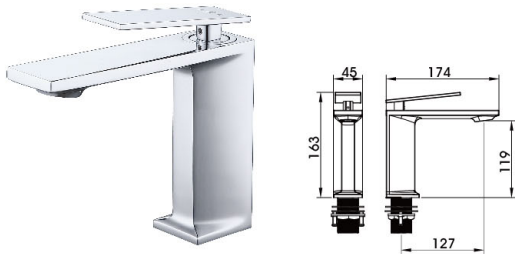

Yi Chun Series

21 2103CP/CP.W

Basin Mixer
Main body: lead-free brass
Surface Finish: Chrome
Handle: Zinc Alloy
Cartridge: Sedal
Aerator: Neoperl