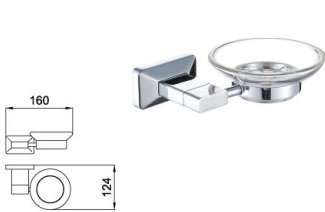

B4015CP

Soap Dish Holder
Surface Finish: Chrome