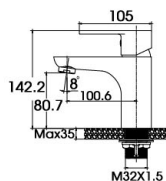

Accessories series

Kitchen sinks

90 2073YH/YH.W

Basin Mixer
Main body: lead-free brass
Surface Finish: Matte black
Handle: Zinc Alloy
Cartridge: National standard
Aerator: Neoperl

90 2073QH/QH.W

Basin Mixer
Main body: lead-free brass
Surface Finish: Gunmetal gray
Handle: Zinc Alloy
Cartridge: National standard
Aerator: Neoperl