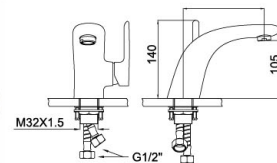

90 2056CP

Basin Mixer
Main body: lead-free brass
Surface Finish: Chrome
Handle: Zinc Alloy
Cartridge: Sedal
Aerator: Neoperl