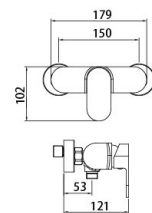

Shower/Bathtub Mixer

30029 CP

Shower Mixer
Main body: National standard Brass
Surface Finish: Chrome
Cartridge: National standard