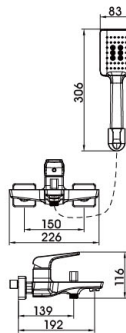

17 4023HJ

Bathtub Mixer
Main body: National standard brass
Surface Finish: Matte black+Gold
Hand shower: ABS
Bottom seat: ABS
Cartridge: Sedal
Aerator: Neoperl
Hose: Stainless steel