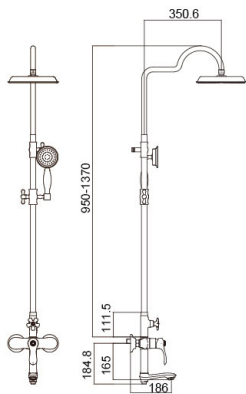

16 5099BJ

(three-fuction)

Shower Set
Main body: National standard brass
Surface Finish: Zr Golden
Shower pipe: Brass
Handle shower&Top spring: ABS
Bottom seat: ABS
Cartridge: Sedal
Aerator: Neoperl
Hose: Stainless steel