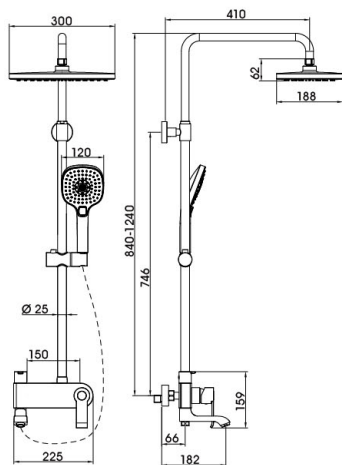

Bathroom accessories

Accessories series

Kitchen sinks

18 5111YH (three-fuction)

Shower Set
 Main body: National standard brass
 Surface Finish: Matte black
 Shower pipe: Brass
 Handle shower&Top spring: ABS
 Bottom seat: ABS
 Cartridge: Sedal
 Aerator: Neoperl
 Hose: Stainless steel