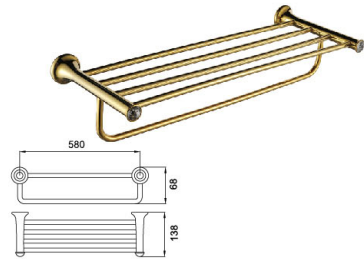

B6001BJ

Single Tumbler Holder
Surface Finish: Golden