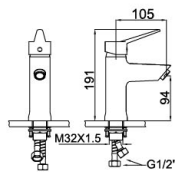

90 2031CP/CP.W

Basin Mixer
Main body: lead-free brass
Surface Finish: Chrome
Handle: Zinc Alloy
Cartridge: Sedal
Aerator: Neoperl