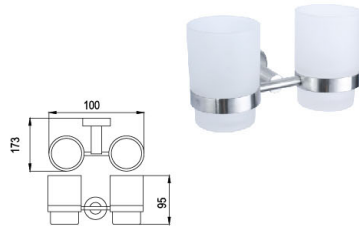

B6014LS

Double Tumbler Holder
Surface Finish: Brushed