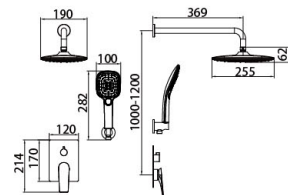

20 8040YH

(two-fuction)

Concealed Shower Set
Main body: National standard brass
Surface Finish: Matte black
Shower rod: Brass
Hand shower: ABS
Hand-held sitting: Brass
Spool: National standard
Hose: Stainless steel