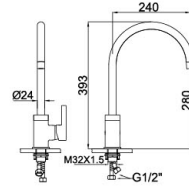

Kitchen Mixer
Main body: lead-free brass
Surface Finish: Chrome
Handle: Zinc Alloy
Cartridge: National standard
Aerator: National Standard