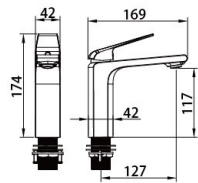

90 2059YH/YH.W

Basin Mixer
Main body: lead-free brass
Surface Finish: Matte black
Handle: Zinc Alloy
Cartridge: National standard
Aerator: Neoperl