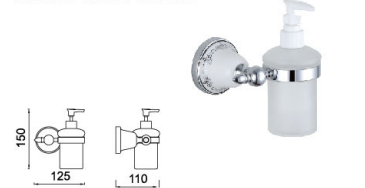

B4007CP

Soap Dispenser Holder
Surface Finish: Chrome