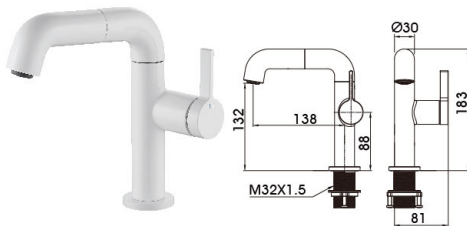

90 2132BQ

Basin Mixer
Main body: National standard brass
Surface Finish: White
Handle: Zinc Alloy
Cartridge: National standard
Aerator: National standard