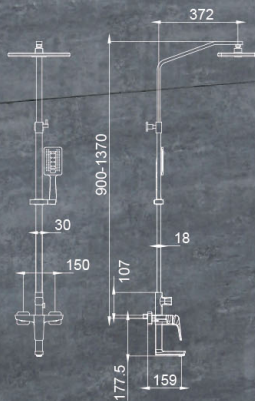

17 5102YH
(three-fuction)

Shower Set
Main body: National standard brass
Surface Finish: Chrome
Shower pipe: Brass
Handle shower&Top spring: ABS
Bottom seat: ABS
Cartridge: Sedal
Aerator: Neoperl
Hose: Stainless steel