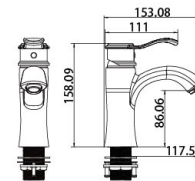

90 2094YH/YH.W

Basin Mixer
Main body: lead-free brass
Surface Finish: Matte black
Handle: Zinc Alloy
Cartridge: Sedal
Aerator: Neoperl