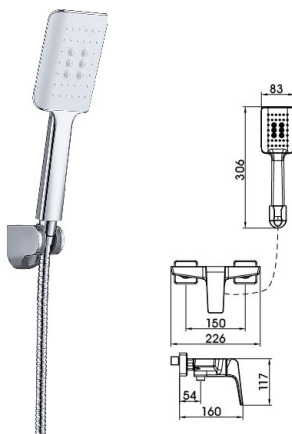

17 4023CP

Bathtub Mixer
Main body: National standard brass
Surface Finish: Chrome
Hand shower: ABS
Bottom seat: ABS
Cartridge: Sedal
Aerator: Neoperl
Hose: Stainless steel

17 1052CP/CP.W

Sink Mixer
Main body: lead-free brass
Surface Finish: Chrome
Handle: Zinc Alloy
Cartridge: Sedal
Bubbler: National Standard