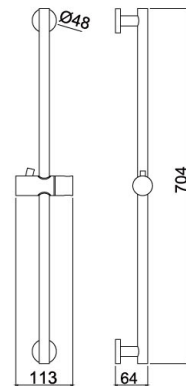

A1005LS

Sliding Rail
Surface Finish: Brushed
Lifting rod: Stainless steel 304
Bottom seat: ABS

Faucet series

Basin mixer

Basin / bathtub mixer

Kitchen mixer

Rain shower

Bathroom accessories

Accessories series

Kitchen sinks