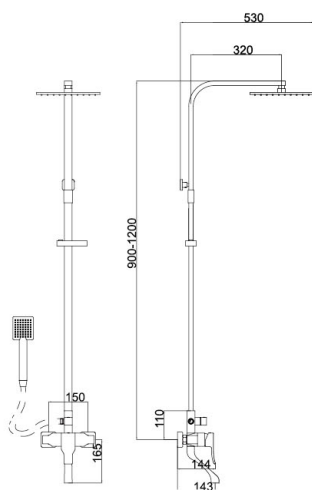

Bathroom accessories

Accessories series

Kitchen sinks

Aircraft Series

04 5010CP (three-fuction)

Shower Set
Main body: National standard brass
Surface Finish: Chrome
Shower pipe: Brass
Handle shower&Top spring: ABS
Bottom seat: ABS
Cartridge: Sedal
Aerator: Neoperl
Hose: Stainless steel