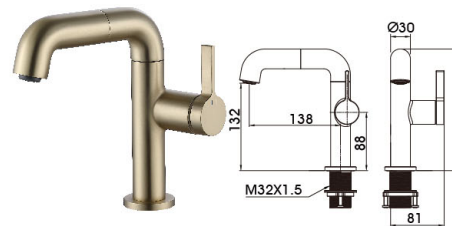

90 2124SJ

Basin Mixer
Main body: National standard brass
Surface Finish: Brushed gold
Handle: Zinc Alloy
Cartridge: National standard
Aerator: National standard