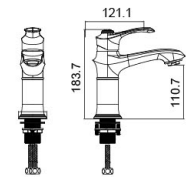

Kitchen sinks

16 1051MJ/MJ.W

Sink Mixer
Main body: lead-free brass
Surface Finish: Rose golden
Handle: Zinc Alloy
Cartridge: Sedal
Bubbler: National Standard

16 4022MJ

Bathtub Mixer
Main body: National standard brass
Surface Finish: Rose golden
Hand shower: ABS
Bottom seat: ABS
Cartridge: Sedal
Aerator: Neoperl
Hose: Stainless steel