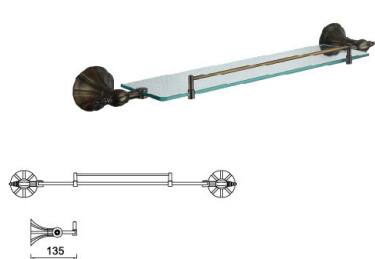

B2018GT

Glass Shelf
Surface Finish: Antique brass