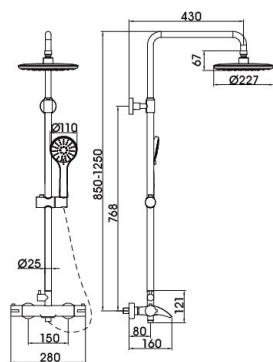

94 5088CP

(three-fuction)

Thermostatic Series
Main body: National standard copper
Surface Finish: Chrome
Shower pipe: Stainless steel
Handheld top shower: ABS
Hand-held sitting: ABS
Spool: Imported track
Bubbler: Imported Newper
Hose: Stainless steel