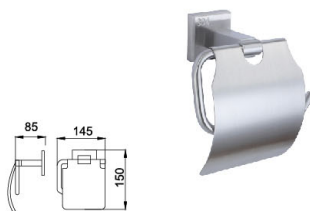

B1009LS

Towel Ring
Surface Finish: Brushed

B3002LS

Robe Hook
Surface Finish: Brushed

B4005LS

Soap Dispenser Holder
Surface Finish: Brushed

B5003LS

Tissue Holder
Surface Finish: Brushed