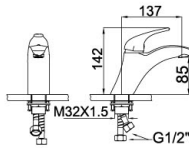

90 2047CP/CP.W

Basin Mixer
Main body: lead-free brass
Surface Finish: Chrome
Handle: Zinc Alloy
Cartridge: Sedal
Aerator: Neoperl