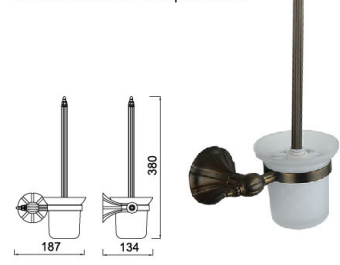

B7009GT

Toilet Brush Holder
Surface Finish: Antique brass