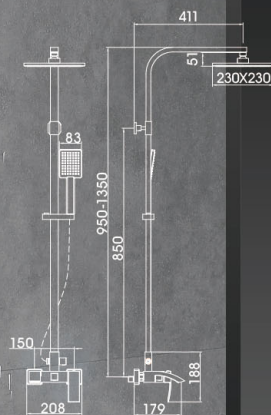

08 5019CP (three-fuction)

Shower Set
Main body: National standard brass
Surface Finish: Chrome
Shower pipe: Brass
Handle shower&Top spring: ABS
Bottom seat: ABS
Cartridge: Sedal
Aerator: Direct Effluent
Hose: Stainless steel