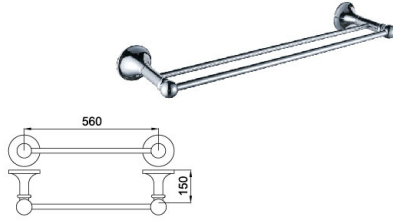

Pearl Series

Material: National Standard Brass/Stainless steel

B1022CP

Single Towel Bar
Surface Finish: Chrome

B1023CP..

Double Towel Bar
Surface Finish: Chrome

B2010CP

Double Glass Shelf
Surface Finish: Chrome