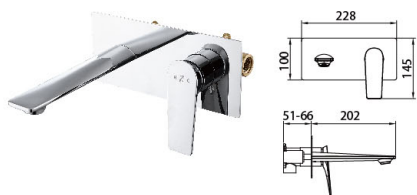

Accessories series

Kitchen sinks

Concealed basin mixer

 **20 8038CP**

Concealed shower mixer
 Main body: National standard brass
 Surface Finish: Chrome
 Panel material: Stainless steel
 Handle: Zinc Alloy
 Cartridge: Sedal
 Aerator: Neoperl