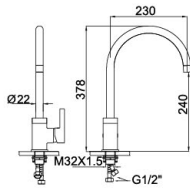

Kitchen Mixer
Main body: lead-free brass
Surface Finish: Chrome
Handle: Zinc Alloy
Cartridge: National standard
Aerator: National Standard