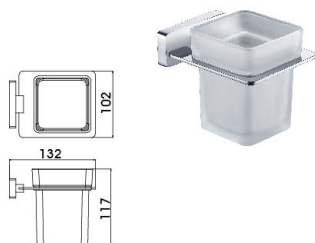

B5020CP

paper towel holder
Surface Finish: Chrome

B5021CP

Tissue Holder
Surface Finish: Chrome

B5022CP

Tissue Holder
Surface Finish: Chrome

B6020CP

Single Tumbler Holder
Surface Finish: Chrome