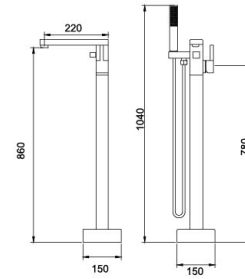

97 8005YH

Standing floorbath tub mixer
Main body: National standard brass
Surface Finish: Matte black
Hand shower: Brass
Cartridge: National standard Cartridge
Aerator: National standard
Hose: Stainless steel