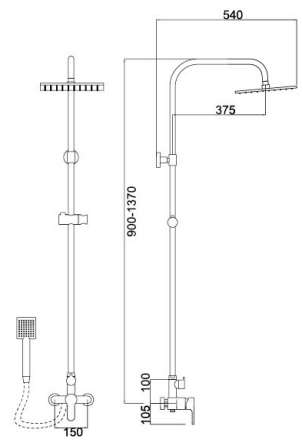

94 5042CP

(two-fuction)

Shower Set
 Main body: National standard brass
 Surface Finish: Chrome
 Shower pipe: Stainless steel
 Handle shower&Top spring: ABS
 Bottom seat: ABS
 Cartridge: Sedal
 Hose: Stainless steel