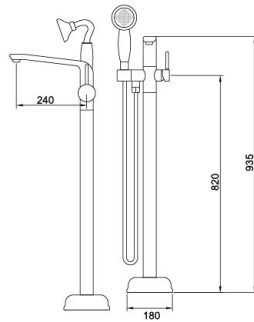

Standing floorbuthtub mixer

97 8008CP

Standing floorbuthtub mixer
Main body: National standard brass
Surface Finish: Chrome
Hand shower: Brass
Cartridge: National standard Cartridge
Aerator: National standard
Hose: Stainless steel