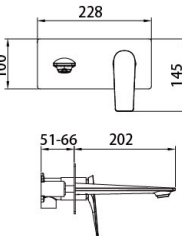

20 8038YH

Concealed shower mixer
Main body: National standard brass
Surface Finish: Matte black
Panel material: Stainless steel
Handle: Zinc Alloy
Cartridge: Sedal
Aerator: Neoperl