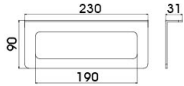

Bronze Series

Material: National Standard Brass

B1058BJ

Single Towel Bar
Surface Finish: Brushed gold