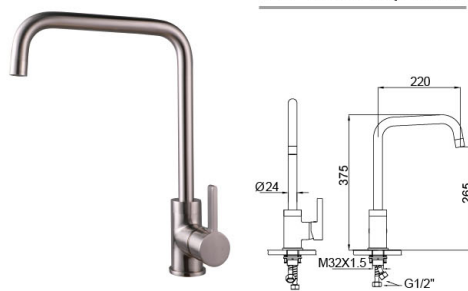

92 1019LS/LS.W

Basin Mixer
Main body: lead-free brass
Surface Finish: Brush
Handle: Zinc Alloy
Cartridge: National standard
Aerator: National standard