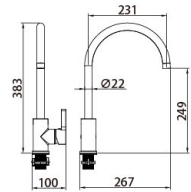

Sink Mixer
Main body: lead-free brass
Surface Finish: Chrome
Handle: Zinc Alloy
Cartridge: National standard
Aerator: National standard