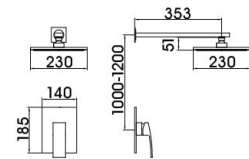

luxurious practical STYLE

luxurious practical style special features, is a modern technology and living art of perfect combination.

96 8001CP

Concealed Shower Set
Main body: National standard Brass
Surface Finish: Chrome
Shower rod: Brass
Handle shower&Top spring: ABS
Cartridge: National standard
Hose: Stainless steel

96 8002CP

Concealed Shower Set
Main body: National standard Brass
Surface Finish: Chrome
Shower rod: Brass
Handle shower&Top spring: ABS
Cartridge: National standard
Hose: Stainless steel