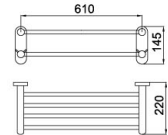

B1019YH
Towel Shelf
Surface Finish: Matte black
Material: Zinc Alloy/ Stainless Steel