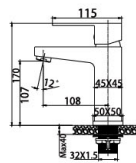

90 2074CP/CP.W

Basin Mixer
Main body: lead-free brass
Surface Finish: Chrome
Handle: Zinc Alloy
Cartridge: Sedal
Aerator: Neoperl