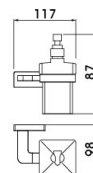

B4046CP

Soap Dispenser Holder
Surface Finish: Chrome