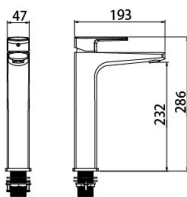

20005YH/YH.W

Basin Mixer
Main body: lead-free Brass
Surface Finish: Matte black
Handle: Zinc Alloy
Cartridge: National standard
Aerator: National standard