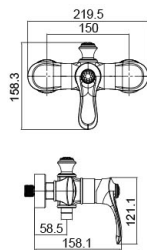

16 5097MJ

Shower Mixer
Main body: National standard brass
Surface Finish: Rose golden
Hand shower: ABS
Bottom seat: ABS
Cartridge: Sedal
Hose: Stainless steel