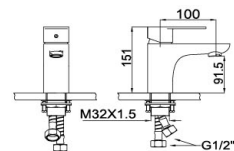

90 2050CP/CP.W

Basin Mixer
Main body: lead-free brass
Surface Finish: Chrome
Handle: Zinc Alloy
Cartridge: Sedal
Aerator: Neoperl