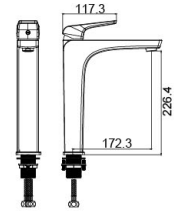

17 2090YH/YH.W

Basin Mixer
Main body: lead-free brass
Surface Finish: Matte black
Handle: Zinc Alloy
Cartridge: Sedal
Aerator: Neoperl