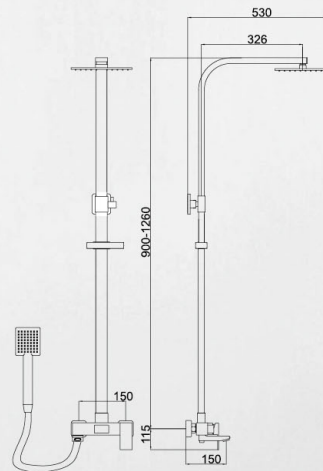

Kitchen sinks

94 5033CP

(three-fuction)

- Shower Set
- Main body: National standard brass
- Surface Finish: Chrome
- Shower pipe: Stainless steel
- Handle shower&Top spring: ABS
- Bottom seat: ABS
- Cartridge: Sedal
- Aerator: Neoperl
- Hose: Stainless steel