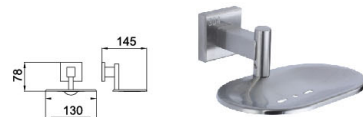

B4004LS

Soap Dish Holder
Surface Finish: Brushed