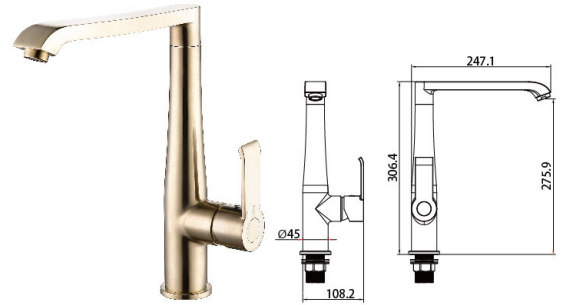

18 1054SJ/SJ.W

Sink Mixer
Main body: lead-free brass
Surface Finish: Brushed gold
Handle: Zinc Alloy
Cartridge: Sedal
Bubbler: National Standard