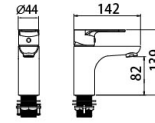

Basin Mixer
Main body: lead-free Brass
Surface Finish: Gun gray
Handle: Zinc Alloy
Cartridge: National standard
Aerator: National standard