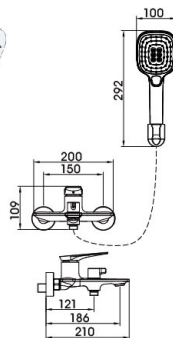

20 4025CP

Bathtub Mixer
Main body: National standard brass
Surface Finish: Chrome
Hand shower: ABS
Bottom seat: ABS
Cartridge: Sedal
Aerator: Neoperl
Hose: Stainless steel