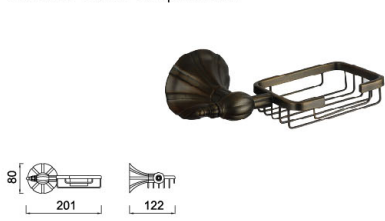

B3011GT

Robe Hook
Surface Finish: Antique brass

B5012GT

Tissue Holder
Surface Finish: Antique brass

B1046GT

Towel Ring
Surface Finish: Antique brass

B4024GT

Soap Dish Basket
Surface Finish: Antique brass