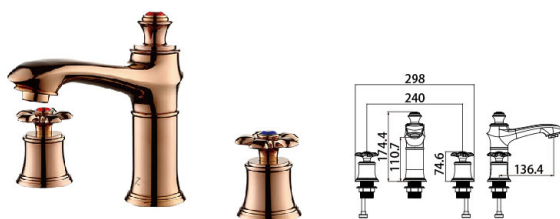

 16 9008BJ

Basin Mixer
Main body: National standard brass
Surface Finish: Zr Golden
Handle: Zinc Alloy
Cartridge: Quick opening Cartridge
Aerator: Neoperl

 16 9007MJ

Basin Mixer
Main body: National standard brass
Surface Finish: Rose golden
Handle: Zinc Alloy
Cartridge: Quick opening Cartridge
Aerator: Neoperl