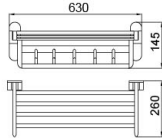

B1049CP Towel Shelf
Surface Finish: Chrome
Material: SUS 304