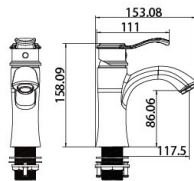

90 2094CP/CP.W

Basin Mixer
Main body: lead-free brass
Surface Finish: Chrome
Handle: Zinc Alloy
Cartridge: Sedal
Aerator: Neoperl