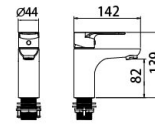

Basin mixer

Stylish Personality

Basin Mixer
Main body: lead-free Brass
Surface Finish: Matte black
Handle: Zinc Alloy
Cartridge: National standard
Aerator: National standard

Basin Mixer
Main body: lead-free Brass
Surface Finish: Gun gray
Handle: Zinc Alloy
Cartridge: National standard
Aerator: National standard

Basin Mixer
Main body: lead-free Brass
Surface Finish: Gunmetal gray
Handle: Zinc Alloy
Cartridge: National standard
Aerator: National standard

20008YH/YH.W

Basin Mixer
Main body: lead-free Brass
Surface Finish: Matte black
Handle: Zinc Alloy
Cartridge: National standard
Aerator: National standard

Pull out Basin Mixer
Main body: National Standard Brass
Surface Finish: Chrome
Handle: Zinc Alloy
Cartridge: National standard
Aerator: National standard
Pull out nozzle: National Standard Brass

Pull out Basin Mixer
Main body: National Standard Brass
Surface Finish: Matte black
Handle: Zinc Alloy
Cartridge: National standard
Aerator: National standard
Pull out nozzle: National Standard Brass