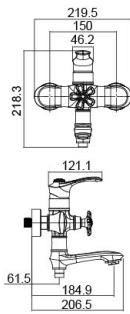

16 4022HT

Bathtub Mixer
Main body: National standard brass
Surface Finish: ORB
Hand shower: ABS
Bottom seat: ABS
Cartridge: Sedal
Aerator: Neoperl
Hose: Stainless steel