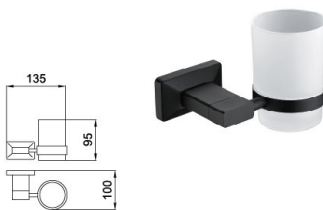

B6011YH

Single Tumbler Holder
Surface Finish: Matte black