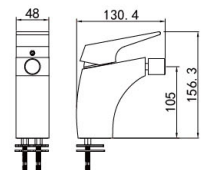

19 3004CP

Bidet Mixer
Main body: National Standard Brass
Surface Finish: Chrome
Handle: Zinc Alloy
Cartridge: Sedal
Aerator: Neoperl

Faucet series

Basin mixer

Basin / bathtub mixer

Kitchen mixer

Rain shower

Bathroom accessories

Accessories series

Kitchen sinks