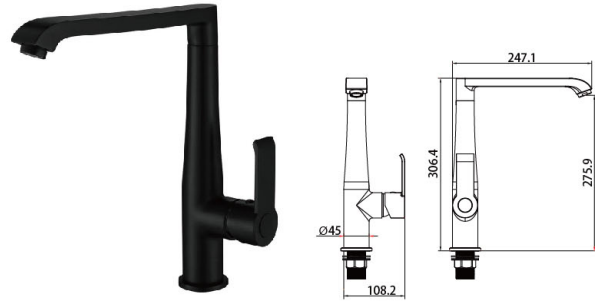

Bathroom accessories

Accessories series

Kitchen sinks

18 5111YH (three-fuction)

Shower Set
 Main body: National standard brass
 Surface Finish: Matte black
 Shower pipe: Brass
 Handle shower&Top spring: ABS
 Bottom seat: ABS
 Cartridge: Sedal
 Aerator: Neoperl
 Hose: Stainless steel