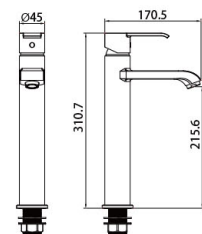

18 2099CP/CP.W

Basin Mixer
Main body: lead-free brass
Surface Finish: Chrome
Handle: Zinc Alloy
Cartridge: Sedal
Aerator: Neoperl

Faucet series

Basin mixer

Basin / bathtub mixer

Kitchen mixer

Rain shower

Bathroom accessories

Accessories series

Kitchen sinks