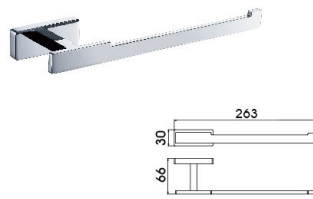

B1051CP

Double Towel Bar
Surface Finish: Chrome

B1052CP

Towel Shelf
Surface Finish: Chrome

B1053CP

Towel Shelf
Surface Finish: Chrome

B1054CP

Towel Ring
Surface Finish: Chrome