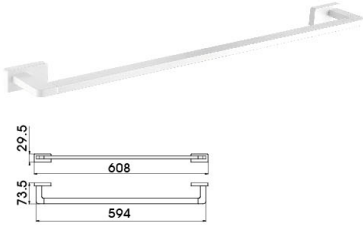

Single Towel Bar
Surface Finish: White

B1056BQ

Double Towel Bar
Surface Finish: White

B1057BQ

Towel Shelf
Surface Finish: White

B1058BQ

Towel Ring
Surface Finish: White

B2021BQ