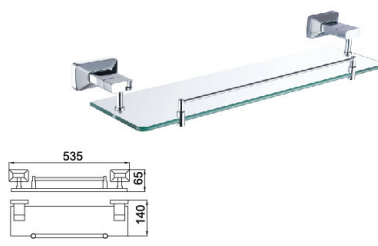

B2013CP

Glass Shelf
Surface Finish: Chrome