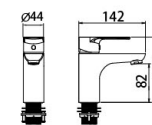

Basin Mixer
Main body: lead-free Brass
Surface Finish: Gun gray
Handle: Zinc Alloy
Cartridge: National standard
Aerator: National standard

20008YH/YH.W