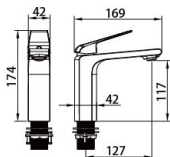

90 2104QH/QH.W

Basin Mixer
Main body: lead-free brass
Surface Finish: Gun gray
Handle: Zinc Alloy
Cartridge: National standard
Aerator: Neoperl