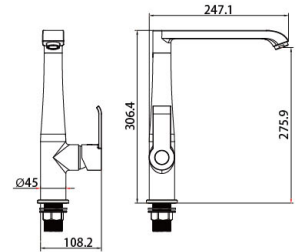

18 1054CP/CP.W

Sink Mixer
Main body: lead-free brass
Surface Finish: Chrome
Handle: Zinc Alloy
Cartridge: Sedal
Bubbler: National Standard