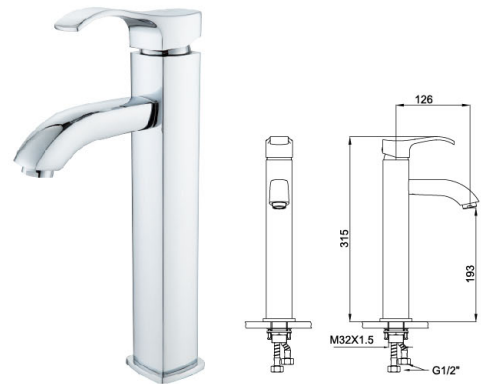

05 2009CP/CP.W

Basin Mixer
Main body: lead-free brass
Surface Finish: Chrome
Handle: Zinc Alloy
Cartridge: Sedal
Aerator: Neoperl