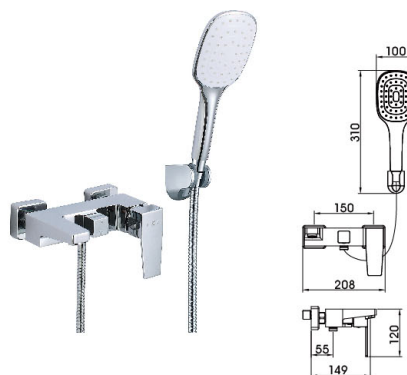

Majestic Series

94 5081CP (three-fuction)

Shower Set
 Main body: National standard brass
 Surface Finish: Chrome
 Shower pipe: Brass
 Handle shower&Top spring: ABS
 Bottom seat: ABS
 Cartridge: Sedal
 Aerator: Neoperl
 Hose: Stainless steel