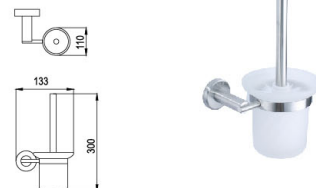

B1038LS

Towel Ring
Surface Finish: Brushed

B5009LS

Tissue Holder
Surface Finish: Brushed

B4019LS

Soap Dispenser Holder
Surface Finish: Brushed

B7007LS

Toilet Brush Holder
Surface Finish: Brushed