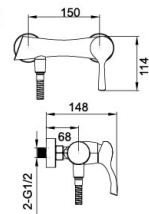

09 5021CP

Shower Mixer
Main body: National standard brass
Surface Finish: Chrome
Hand shower: ABS
Bottom seat: ABS
Cartridge: Sedal
Hose: Stainless steel

Faucet series

Basin mixer

Basin / bathtub mixer

Kitchen mixer

Rain shower

Bathroom accessories

Accessories series

Kitchen sinks