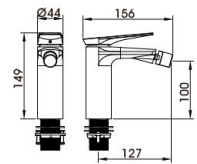

20 3005CP

Bidet Mixer
Main body: National standard brass
Surface Finish: Chrome
Handle: Zinc Alloy
Cartridge: Sedal
Aerator: Neoperl