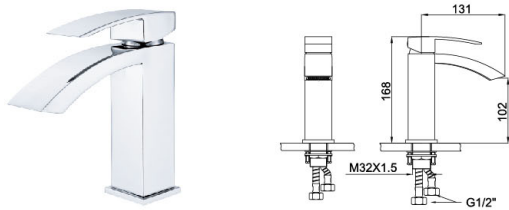

Bathroom accessories

Accessories series

Kitchen sinks

08 5019CP (three-fuction)

Shower Set
Main body: National standard brass
Surface Finish: Chrome
Shower pipe: Brass
Handle shower&Top spring: ABS
Bottom seat: ABS
Cartridge: Sedal
Aerator: Direct Effluent
Hose: Stainless steel