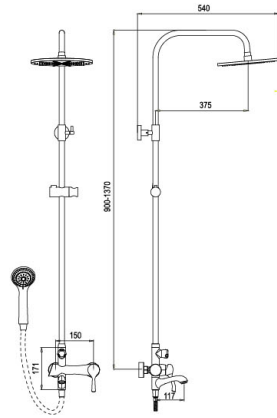

09 5020CP

(three-fuction)

Shower Set
 Main body: National standard brass
 Surface Finish: Chrome
 Shower pipe: Brass
 Handle shower&Top spring: ABS
 Bottom seat: ABS
 Cartridge: Sedal
 Aerator: Neoperl
 Hose: Stainless steel