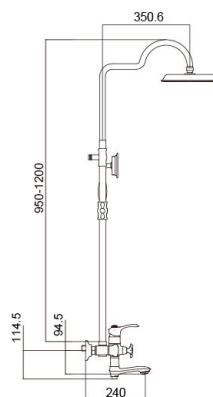

Opal Series

Shower Set
Main body: National standard brass
Surface Finish: ORB
Shower pipe: Brass
Handle shower&Top spring: ABS
Bottom seat: ABS
Cartridge: Sedal
Aerator: Neoperl
Hose: Stainless steel

Shower Set
Main body: National standard brass
Surface Finish: ORB
Shower pipe: Brass
Handle shower&Top spring: ABS
Bottom seat: ABS
Cartridge: Sedal
Aerator: Neoperl
Hose: Stainless steel