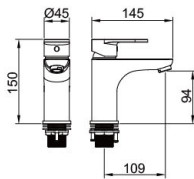

90 2053CP/CP.W

Basin Mixer
Main body: lead-free brass
Surface Finish: Chrome
Handle: Zinc Alloy
Cartridge: Sedal
Aerator: Neoperl