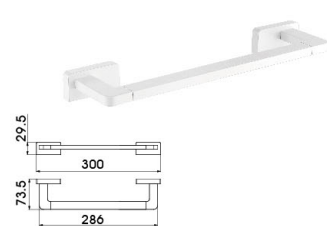

Single Towel Bar
Surface Finish: White

B1056BQ

Double Towel Bar
Surface Finish: White

B1057BQ

Towel Shelf
Surface Finish: White

B1058BQ

Towel Ring
Surface Finish: White

B2021BQ