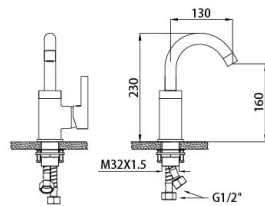

90 2060CP/CP.W

Basin Mixer
Main body: lead-free brass
Surface Finish: Chrome
Handle: Zinc Alloy
Cartridge: National standard
Aerator: National standard