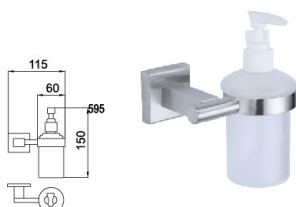

B1009LS

Towel Ring
Surface Finish: Brushed

B3002LS

Robe Hook
Surface Finish: Brushed

B4005LS

Soap Dispenser Holder
Surface Finish: Brushed

B5003LS

Tissue Holder
Surface Finish: Brushed