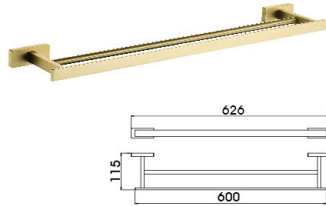

B1051SJ

Double Towel Bar
Surface Finish: Brushed gold