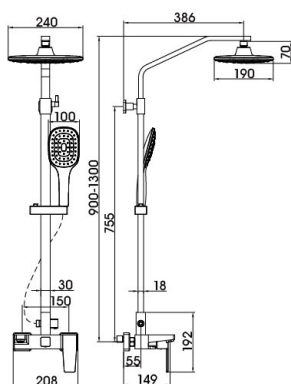

Majestic Series

94 5081CP (three-fuction)

Shower Set
 Main body: National standard brass
 Surface Finish: Chrome
 Shower pipe: Brass
 Handle shower&Top spring: ABS
 Bottom seat: ABS
 Cartridge: Sedal
 Aerator: Neoperl
 Hose: Stainless steel