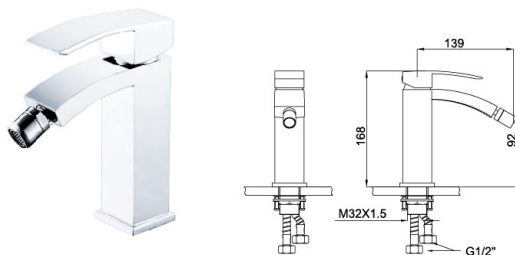

08 3002CP

Bidet Mixer
Main body: National standard brass
Surface Finish: Chrome
Handle: Zinc Alloy
Cartridge: Sedal
Aerator: Neoperl