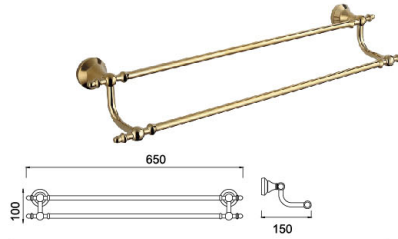

Golden Years Series

Material: National Standard Brass/Stainless steel

B1039BJ

Single Towel Bar
Surface Finish: Golden

B1040BJ

Double Towel Bar
Surface Finish: Golden

B1041BJ

Towel Shelf
Surface Finish: Golden