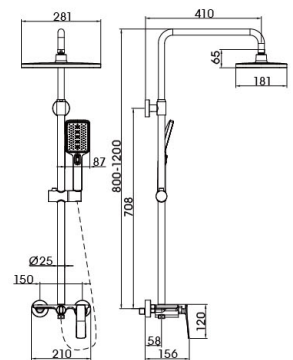

Faucet series

Basin mixer

Basin / bathtub mixer

Kitchen mixer

Rain shower

Bathroom accessories

Accessories series

Kitchen sinks