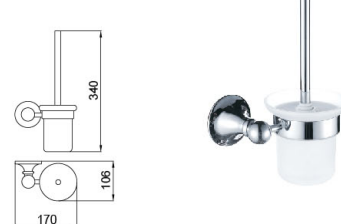

B4011CP

Soap Dispenser Holder
Surface Finish: Chrome

B1025CP..

Towel Ring
Surface Finish: Chrome

B7004CP..

Toilet Brush Holder
Surface Finish: Chrome

Ruban series

Material: National Standard Brass/Stainless steel