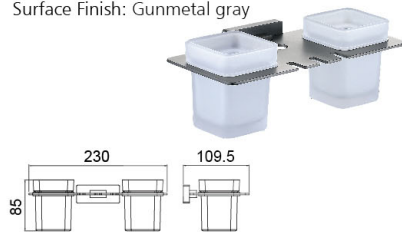

B6021QH

Double Tumbler Holder
Surface Finish: Gunmetal gray