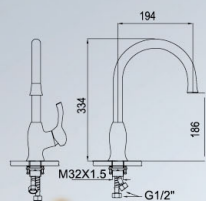

Mushroom Series

09 1010CP/CP.W

Sink Mixer
Main body: lead-free brass
Surface Finish: Chrome
Handle: Zinc Alloy
Cartridge: Sedal
Aerator: Neoperl