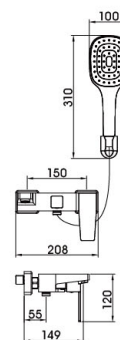

95 4021CP

Shower Mixer
Main body: National standard brass
Surface Finish: Chrome
Hand shower: ABS
Bottom seat: ABS
Cartridge: Sedal
Hose: Stainless steel