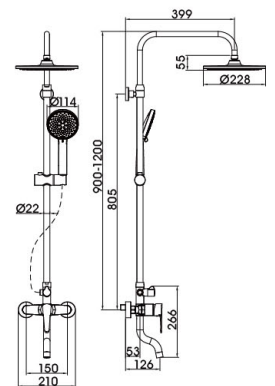

94 5070YH
(three-fuction)

Shower Set
Main body: National standard brass
Surface Finish: Malte black
Shower pipe: Stainless steel
Handle shower&Top spring: ABS
Bottom seat: ABS
Cartridge: Sedal
Aerator: Neoperl
Hose: Stainless steel