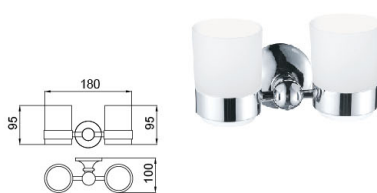

B1024CP..

Towel Shelf
Surface Finish: Chrome

B2009CP

Glass Shelf
Surface Finish: Chrome

B6007CP..

Single Tumbler Holder
Surface Finish: Chrome

B6008CP

Double Tumbler Holder
Surface Finish: Chrome