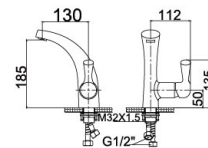

90 2086CP/CP.W

Basin Mixer
Main body: lead-free brass
Surface Finish: Chrome
Handle: Zinc Alloy
Cartridge: Sedal
Aerator: Neoperl