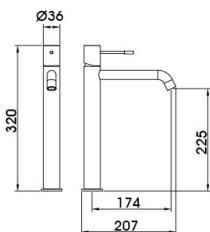

90 2126CP.W

Basin Mixer
Main body: lead-free brass
Surface Finish: Chrome
Handle: National standard brass
Cartridge: National standard
Aerator: Neoperl