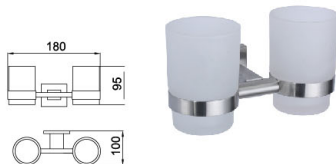

B6004LS

Double Tumbler Holder
Surface Finish: Brushed