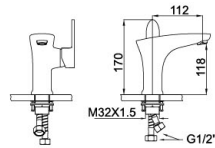

90 2058CP

Basin Mixer
Main body: lead-free brass
Surface Finish: Chrome
Handle: Zinc Alloy
Cartridge: Sedal
Aerator: Neoperl