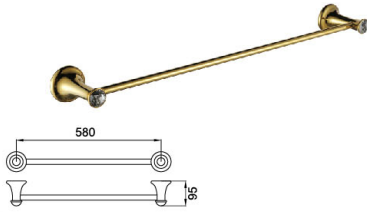

B1003BJ

Towel Shelf
Surface Finish: Golden

B6001BJ

Single Tumbler Holder
Surface Finish: Golden

B1004BJ

Towel Ring
Surface Finish: Golden

B5001BJ

Tissue Holder
Surface Finish: Golden