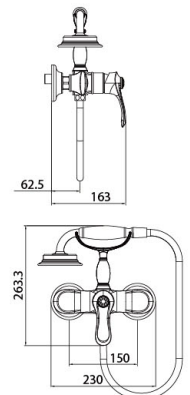

16 4023HT

Bathtub Mixer
Main body: National standard brass
Surface Finish: ORB
Hand shower: ABS
Bottom seat: ABS
Cartridge: Sedal
Aerator: Neoperl
Hose: Stainless steel