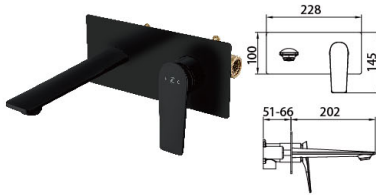

20 8038YH

Concealed shower mixer
Main body: National standard brass
Surface Finish: Matte black
Panel material: Stainless steel
Handle: Zinc Alloy
Cartridge: Sedal
Aerator: Neoperl