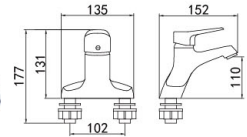

Accessories series

Kitchen sinks

90 2096CP/CP.W

Basin Mixer
Main body: lead-free brass
Surface Finish: Chrome
Handle: Zinc Alloy
Cartridge: National standard
Aerator: Neoperl

90 2097CP

Basin Mixer
Main body: National standard brass
Surface Finish: Chrome
Handle: Zinc Alloy
Cartridge: National standard
Aerator: Neoperl