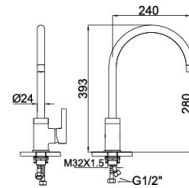

Kitchen Mixer
Main body: lead-free brass
Surface Finish: Matte black
Handle: Zinc Alloy
Cartridge: National standard
Aerator: National standard

Faucet series

Basin mixer

Basin / bathtub mixer

Kitchen mixer

Rain shower

Bathroom accessories

Accessories series

Kitchen sinks