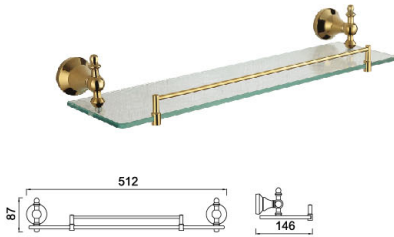

B2017BJ

Glass Shelf
Surface Finish: Golden