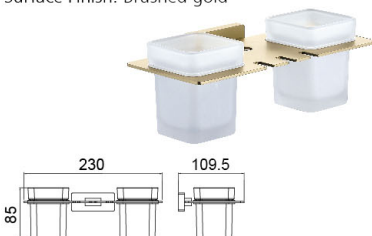

B6021SJ

Double Tumbler Holder
Surface Finish: Brushed gold