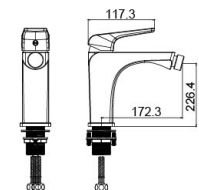

17 3003CP

Bidet Mixer
Main body: National Standard Brass
Surface Finish: Chrome
Handle: Zinc Alloy
Cartridge: Sedal
Aerator: Neoperl

Faucet series

Basin mixer

Basin / bathtub mixer

Kitchen mixer

Rain shower

Bathroom accessories

Accessories series

Kitchen sinks