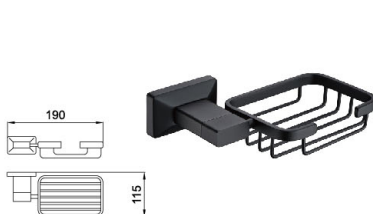

B4016YH

Soap Dish Basket
Surface Finish: Matte black