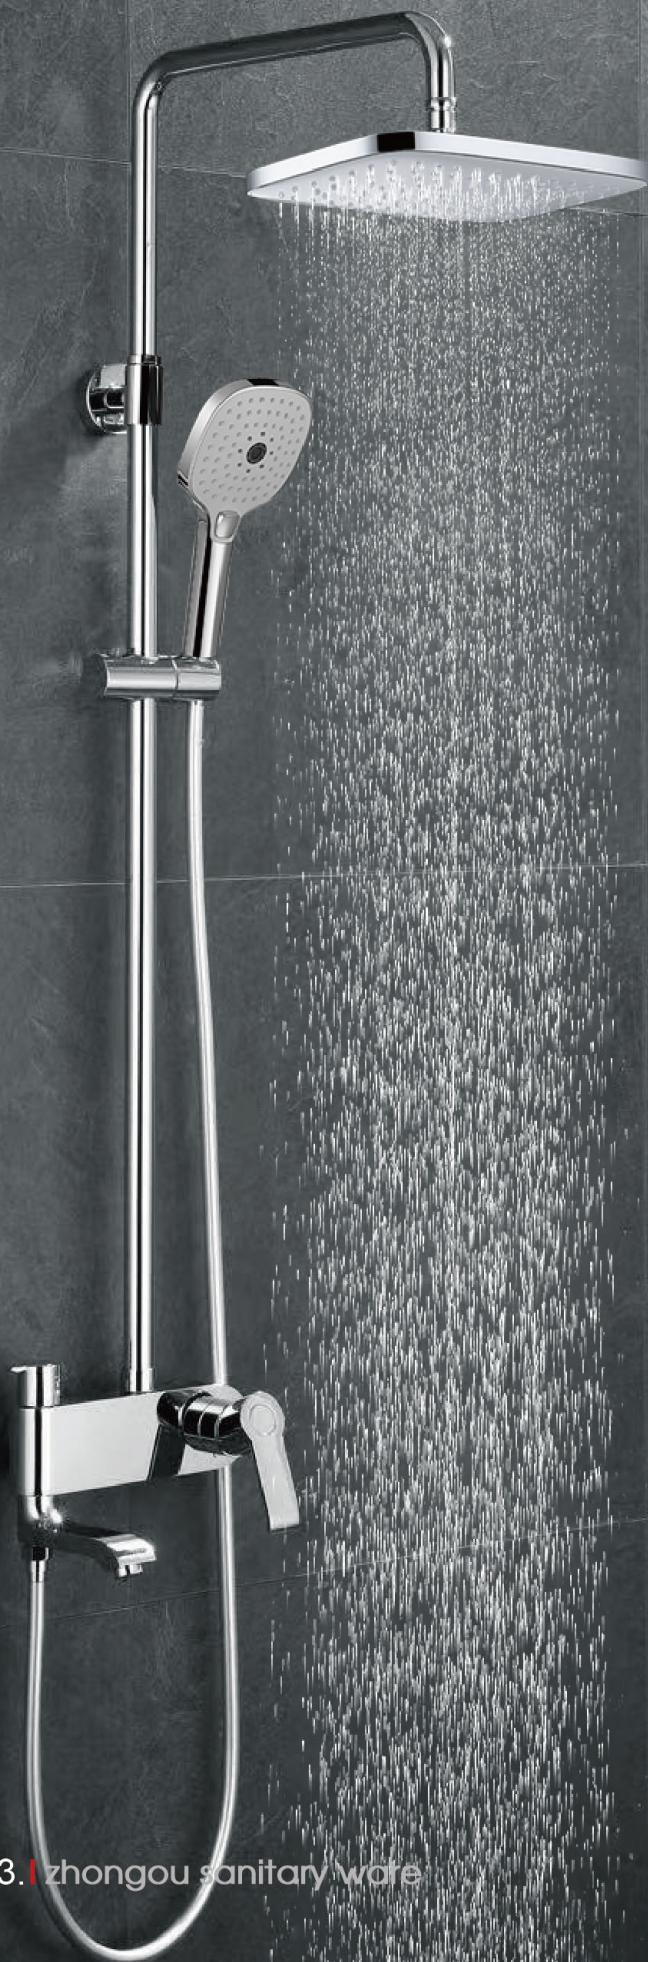

18 5111CP
(three-fuction)

- Shower Set
- Main body: National standard brass
- Surface Finish: Chrome
- Shower pipe: Brass
- Handle shower&Top spring: ABS
- Bottom seat: ABS
- Cartridge: Sedal
- Aerator: Neoperl
- Hose: Stainless steel