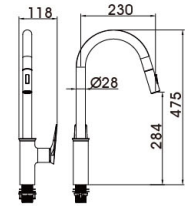

20 1056CP/CP.W

Pullout Sink Mixer
Main body: Lead free brass
Surface Finish: Chrome
Handle: Zinc Alloy
Cartridge: Sedal
Bubbler: National standard