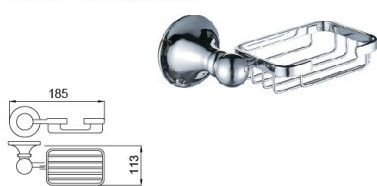

B4009CP

Soap Dish Holder
Surface Finish: Chrome

B5005CP..

Tissue Holder
Surface Finish: Chrome

B4010CP..

Soap Dish Basket
Surface Finish: Chrome

B3005CP

Robe Hook
Surface Finish: Chrome