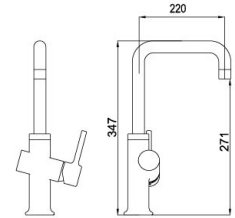

01 1001CP/CP.W

Sink Mixer
Main body: lead-free brass
Surface Finish: Chrome
Handle: Zinc Alloy
Cartridge: Sedal
Aerator: Neoperl