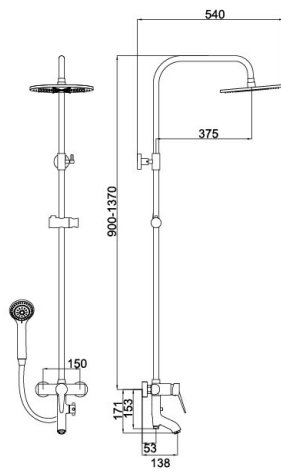

94 5042CP

(two-fuction)

Shower Set
Main body: National standard brass
Surface Finish: Chrome
Shower pipe: Stainless steel
Handle shower&Top spring: ABS
Bottom seat: ABS
Cartridge: Sedal
Hose: Stainless steel