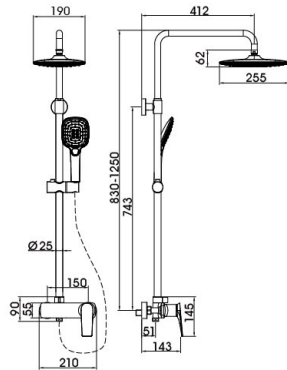

Bathroom accessories

Accessories series

Kitchen sinks

Bo Chun Series

20 5114CP

(two-fuction)

Shower Set
 Main body: National standard brass
 Surface Finish: Chrome
 Shower pipe: Brass
 Handle shower&Top spring: ABS
 Bottom seat: ABS
 Cartridge: Sedal
 Hose: Stainless steel