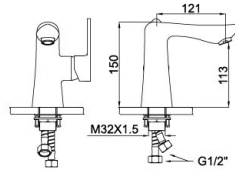

Basin mixer

Stylish Personality

Faucet series

Basin mixer

Basin / bathtub mixer

Kitchen mixer

Rain shower

Bathroom accessories

Accessories series

Kitchen sinks

90 2057CP

Basin Mixer
Main body: lead-free brass
Surface Finish: Chrome
Handle: Zinc Alloy
Cartridge: Sedal
Aerator: Neoperl