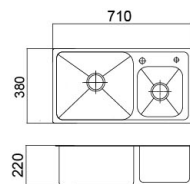

D1018LS

Double sink
Material: SUS 304
Surface Finish: Brushed
Size: 710x380x220mm
Configuration: SUS304 sink,
SUS304 drain, drain pipe,
A05 soap dispenser