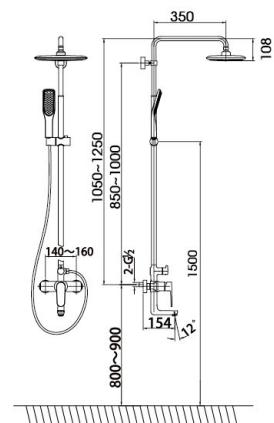

Faucet series

Basin mixer

Basin / bathtub mixer

Kitchen mixer

Rain shower

Bathroom accessories

Accessories series

Kitchen sinks