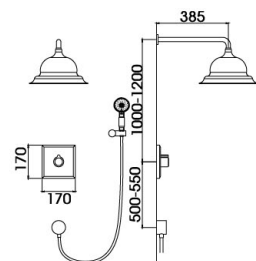

96 8009MJ
(two-fuction)

Concealed Shower Set
Main body: National standard brass
Surface Finish: Rose gold
Shower rod: Brass
Handle shower&Top spring: Brass
Bottom seat: Brass
Cartridge: National standard
Hose: Stainless steel