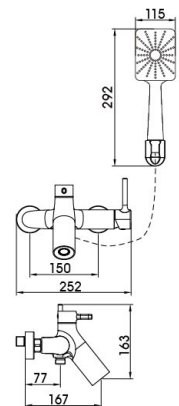

01 4001CP

Bathtub Mixer
Main body: National standard brass
Surface Finish: Chrome
Hand shower: ABS
Bottom seat: ABS
Cartridge: Sedal
Aerator: Neoperl
Hose: Stainless steel

01 5003CP

Shower Mixer
Main body: National standard brass
Surface Finish: Chrome
Hand shower: ABS
Bottom seat: ABS
Cartridge: Sedal
Hose: Stainless steel