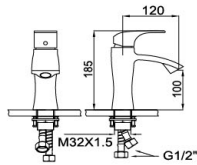

Basin mixer

Stylish Personality

90 2029CP/CP.W

Basin Mixer
Main body: lead-free brass
Surface Finish: Chrome
Handle: Zinc Alloy
Cartridge: Sedal
Bubbler: Direct effluent