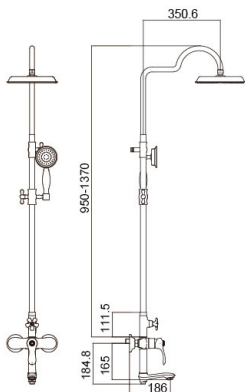

16 5099MJ (three-fuction)

Shower Set
Main body: National standard brass
Surface Finish: Rose golden
Shower pipe: Brass
Handle shower&Top spring: ABS
Bottom seat: ABS
Cartridge: Sedal
Aerator: Neoperl
Hose: Stainless steel