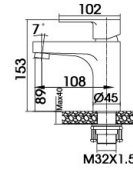

90 2079CP/CP.W

Basin Mixer
Main body: lead-free brass
Surface Finish: Chrome
Handle: Zinc Alloy
Cartridge: Sedal
Aerator: Neoperl