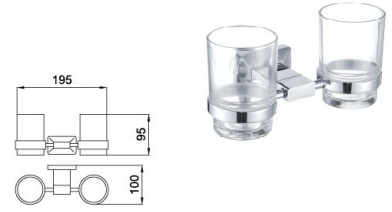

B3007CP

Robe Hook
Surface Finish: Chrome

B5007CP

Tissue Holder
Surface Finish: Chrome

B1033CP

Towel Ring
Surface Finish: Chrome

B4016CP

Soap Dish Basket
Surface Finish: Chrome