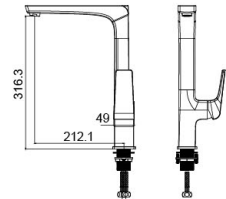

17 1052HJ/HJ.W

Sink Mixer
Main body: lead-free brass
Surface Finish: Matte black+Gold
Handle: Zinc Alloy
Cartridge: Sedal
Bubbler: National Standard