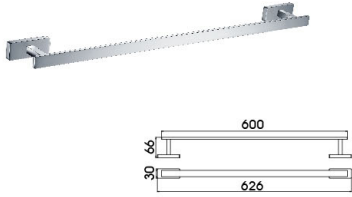

B1051CP

Double Towel Bar
Surface Finish: Chrome

B1052CP

Towel Shelf
Surface Finish: Chrome

B1053CP

Towel Shelf
Surface Finish: Chrome

B1054CP

Towel Ring
Surface Finish: Chrome