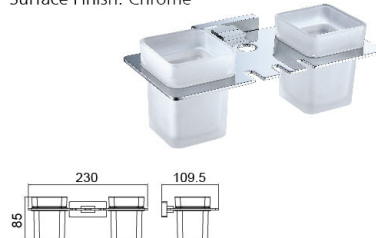

B6021CP

Double Tumbler Holder
Surface Finish: Chrome