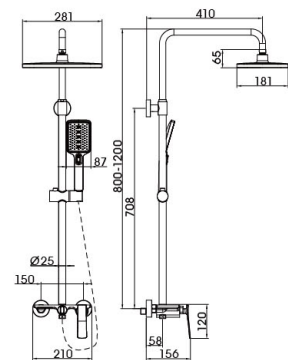

Rain Shower Mixer

94 5118QH

(three-fuction)

Shower Set
Main body: National standard brass
Surface Finish: Gunmetal gray
Shower pipe: Stainless steel
Handle shower&Top spring: ABS
Bottom seat: ABS
Cartridge: Sedal
Aerator: Neoperl
Hose: Stainless steel

94 5119CP

(three-fuction)

Shower Set
Main body: National standard brass
Surface Finish: Chrome
Shower pipe: Stainless steel
Handle shower&Top spring: ABS
Bottom seat: ABS
Cartridge: Sedal
Aerator: Direct effluent
Hose: Stainless steel