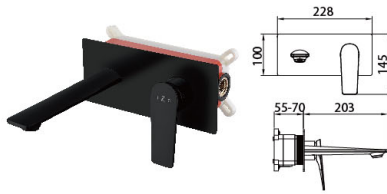

20 8045YH

Concealed shower mixer
Main body: National standard brass
Surface Finish: Matte black
Panel material: Stainless steel
Handle: Zinc Alloy
Cartridge: Sedal
Aerator: Neoperl