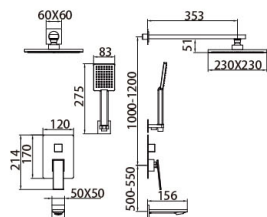

21 5116CP

Shower Mixer
 Main body: National standard brass
 Surface Finish: Chrome
 Hand shower: ABS
 Bottom seat: ABS
 Cartridge: Sedal
 Hose: Stainless steel

21 8043CP

(three-fuction)

Concealed Shower Set
 Main body: National standard brass
 Surface Finish: Chrome
 Shower rod: Brass
 Hand shower: ABS
 Hand-held sitting: Brass
 Spool: National standard
 Hose: Stainless steel