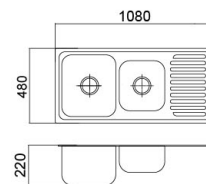

D1026LS

Double sink
Material: SUS 304
Surface Finish: Brushed
Size: 1080x480x220mm
Configuration: SUS304 sink,
SUS304 drain, drain pipe,
A05 soap dispenser