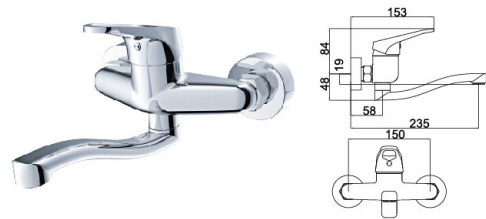

92 1025CP

Sink Mixer
Main body: National standard brass
Surface Finish: Chrome
Handle: Zinc Alloy
Cartridge: National standard
Aerator: National standard

Faucet series

Basin mixer

Basin / bathtub mixer

Kitchen mixer

Rain shower

Bathroom accessories

Accessories series

Kitchen sinks