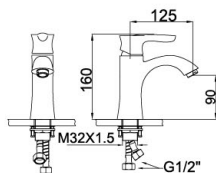

90 2049CP/CP.W

Basin Mixer
Main body: lead-free brass
Surface Finish: Chrome
Handle: Zinc Alloy
Cartridge: Sedal
Aerator: Neoperl