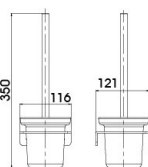

B7023BJ

Toilet Brush Holder
Surface Finish: Brushed gold