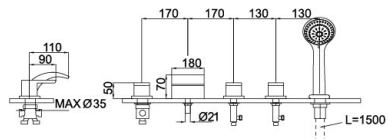

Faucet series

Basin mixer

Basin / bathtub mixer

Kitchen mixer

Rain shower

Bathroom accessories

Accessories series

Kitchen sinks