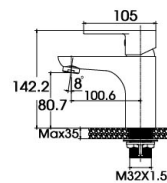

90 2073GH/GH.W

Basin Mixer
Main body: lead-free brass
Surface Finish: Chrome + Red
Handle: Zinc Alloy
Cartridge: National standard
Aerator: Neoperl