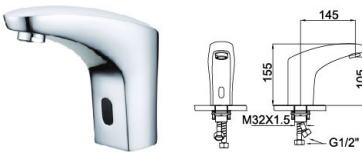

Sensor Series

90 2069CP

Sensor Mixer
Main body: National standard Brass
Surface Finish: Chrome
Aerator: National standard
A Cold, B Cold and hot
C AC-DC hybrid, C AC-DC hybrid,