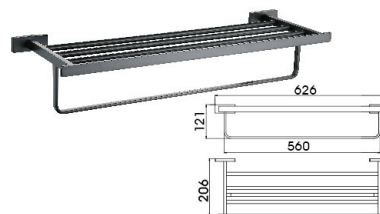

B1051QH

Double Towel Bar
Surface Finish: Gunmetal gray

B1053QH

Towel Shelf
Surface Finish: Gunmetal gray

B1054QH

Towel Ring
Surface Finish: Gunmetal gray

B2020QH

Glass Shelf
Surface Finish: Gunmetal gray