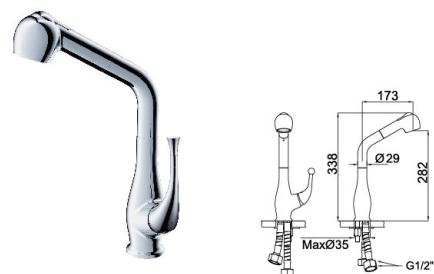

93 1046CP

Pullout Sink Mixer
Main body: National Standard Brass
Surface Finish: Chrome
Handle: Zinc Alloy
Cartridge: National standard
Aerator: National standard