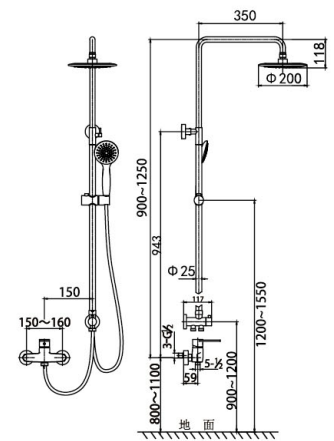

94 5077CP

(two-fuction)

Main body: National standard brass
 Surface Finish: Chrome
 Shower pipe: Stainless steel
 Handle shower&Top spring: ABS
 Bottom seat: ABS
 Cartridge: Sedal
 Hose: Stainless steel