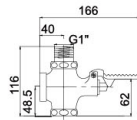

98 7002CP

Flush Valve
Main body: National standard Brass
Surface Finish: Chrome
Handle: Zinc Alloy