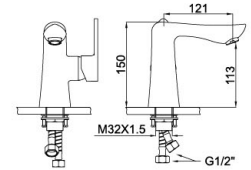

90 2057YH

Basin Mixer
Main body: lead-free brass
Surface Finish: Matte black
Handle: Zinc Alloy
Cartridge: Sedal
Aerator: Neoperl