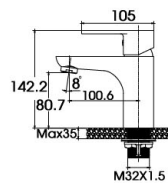

90 2073YL/YL.W

Basin Mixer
Main body: lead-free brass
Surface Finish: Chrome + Blue
Handle: Zinc Alloy
Cartridge: National standard
Aerator: Neoperl