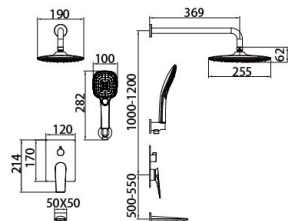

20 8039YH

(three-fuction)

Concealed Shower Set
 Main body: National standard brass
 Surface Finish: Matte black
 Shower rod: Brass
 Hand shower: ABS
 Hand-held sitting: Brass
 Spool: National standard
 Hose: Stainless steel