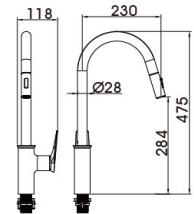

20 1056YH/YH.W

Pullout Sink Mixer
Main body: Lead free brass
Surface Finish: Matte black
Handle: Zinc Alloy
Cartridge: Sedal
Bubbler: National standard