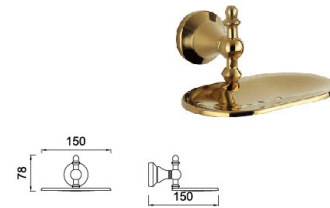

B4021BJ

Soap Dish Holder
Surface Finish: Golden