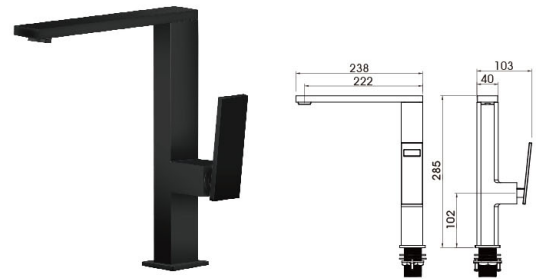

21 1057YH/YH.W

Sink Mixer
Main body: lead-free brass
Surface Finish: Matte black
Handle: Zinc Alloy
Cartridge: Sedal
Aerator: Neoperl