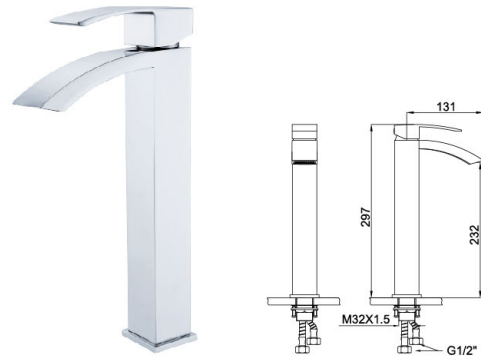

08 2015CP/CP.W

Basin Mixer
Main body: lead-free brass
Surface Finish: Chrome
Handle: Zinc Alloy
Cartridge: Sedal
Aerator: Direct Effluent