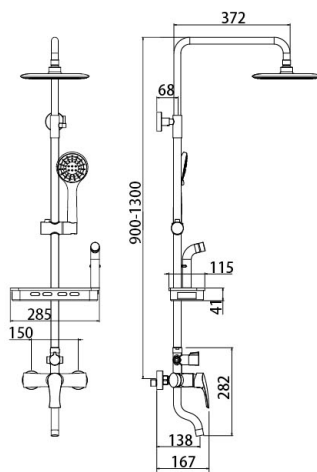

30004CP (five-fuction)

Shower Set
Main body: National standard brass
Surface Finish: Chrome
Shower pipe: Stainless steel
Handle shower&Top spring: ABS
Bottom seat: ABS
Cartridge: Sedal
Aerator: Neoperl
Hose: Stainless steel