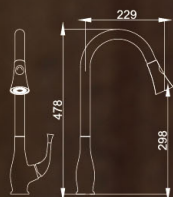

Pullout Kitchen Mixer

93 1042CP

Pullout Sink Mixer
Main body: National Standard Brass
Surface Finish: Chrome
Handle: Zinc Alloy
Cartridge: National standard
Aerator: National standard