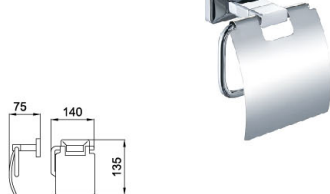

B3007CP

Robe Hook
Surface Finish: Chrome

B5007CP

Tissue Holder
Surface Finish: Chrome

B1033CP

Towel Ring
Surface Finish: Chrome

B4016CP

Soap Dish Basket
Surface Finish: Chrome