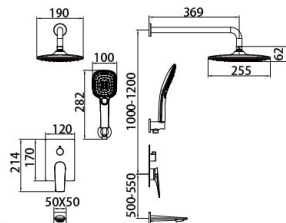

20 8039CP

(three-fuction)

Concealed Shower Set
 Main body: National standard brass
 Surface Finish: Chrome
 Shower rod: Brass
 Hand shower: ABS
 Hand-held sitting: Brass
 Spool: National standard
 Hose: Stainless steel