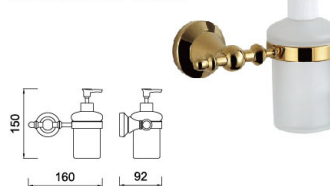

B3009BJ

Robe Hook
Surface Finish: Golden

B5011BJ

Tissue Holder
Surface Finish: Golden

B7008BJ

Toilet Brush Holder
Surface Finish: Golden

Faucet series

Basin mixer