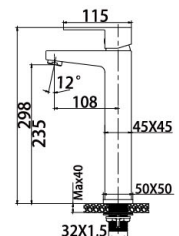

90 2072CP/CP.W

Basin Mixer
Main body: lead-free brass
Surface Finish: Chrome
Handle: Zinc Alloy
Cartridge: Sedal
Aerator: Neoperl