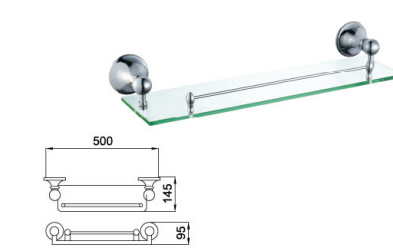

B2009CP

Glass Shelf
Surface Finish: Chrome