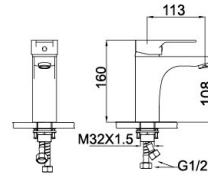

Basin mixer

Stylish Personality

90 2051CP

Basin Mixer
Main body: lead-free brass
Surface Finish: Chrome
Handle: Zinc Alloy
Cartridge: Sedal
Aerator: Neoperl

90 2052CP

Basin Mixer
Main body: lead-free brass
Surface Finish: Chrome
Handle: Zinc Alloy
Cartridge: Sedal
Aerator: Neoperl