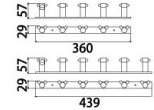

Bathroom Hangings Series

B4027CP Basket Shelf
Surface Finish: Chrome
Material: National Standard Brass/
Stainless steel

B4030LS Glass Shelf
Surface Finish: Brushed
Material: SUS 304