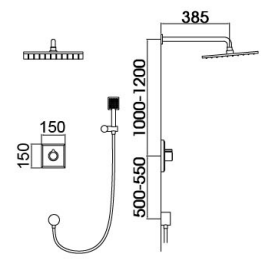

Faucet series

Basin mixer

Basin / bathtub mixer

Kitchen mixer

Rain shower

Bathroom accessories

Accessories series

Kitchen sinks