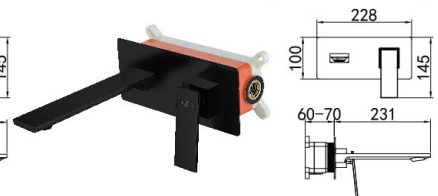

21 8047YH

Concealed shower mixer
Main body: National standard brass
Surface Finish: Matte black
Panel material: Stainless steel
Handle: Zinc Alloy
Cartridge: Sedal
Aerator: Neoperl

96 8085QH

Concealed rock spout
Main body: National standard brass
Surface Finish: Gunmetal gray
Handle: None
Aerator: National standard