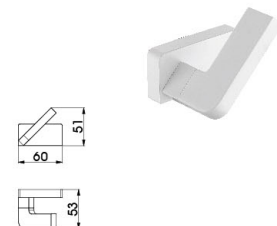

B3018BQ

Robe Hook
Surface Finish: White