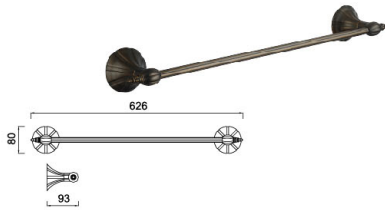

B1043GT

Single Towel Bar
Surface Finish: Antique brass

B1044GT

Double Towel Bar
Surface Finish: Antique brass

B2019GT

Double Glass Shelf
Surface Finish: Antique brass

B1045GT

Towel Shelf
Surface Finish: Antique brass