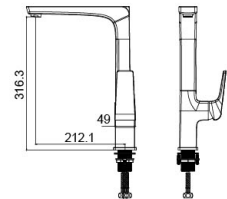

17 4023YH

Bathtub Mixer
Main body: National standard brass
Surface Finish: Matte black
Hand shower: ABS
Bottom seat: ABS
Cartridge: Sedal
Aerator: Neoperl
Hose: Stainless steel

17 1052YH/YH.W

Sink Mixer
Main body: lead-free brass
Surface Finish: Matte black
Handle: Zinc Alloy
Cartridge: Sedal
Bubbler: National Standard