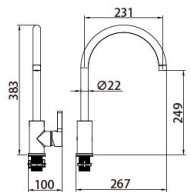

Sink Mixer
Main body: lead-free brass
Surface Finish: Gunmetal gray
Handle: Zinc Alloy
Cartridge: National standard
Aerator: National standard

Faucet series

Basin mixer

Basin / bathtub mixer

Kitchen mixer

Rain shower

Bathroom accessories

Accessories series

Kitchen sinks