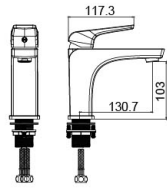

Epochal Series

17 2089HJ/HJ.W

Basin Mixer
Main body: lead-free brass
Surface Finish: Matte black+Gold
Handle: Zinc Alloy
Cartridge: Sedal
Aerator: Neoperl