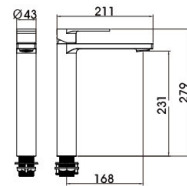

Basin mixer

Stylish Personality

90 2107YH/YH.W

Basin Mixer
Main body: lead-free brass
Surface Finish: Matte black
Handle: Zinc Alloy
Cartridge: National standard
Aerator: Neoperl

90 2107QH/QH.W

Basin Mixer
Main body: lead-free brass
Surface Finish: Gunmetal gray
Handle: Zinc Alloy
Cartridge: National standard
Aerator: Neoperl