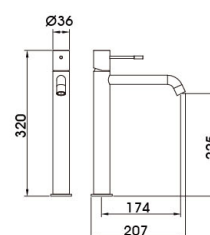

90 2127CP.W

Basin Mixer
Main body: lead-free brass
Surface Finish: Chrome
Handle: National standard brass
Cartridge: National standard
Aerator: Neoperl