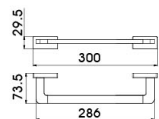

B1058CP

Towel Ring
Surface Finish: Chrome

表面处理: 铬色