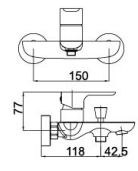

12 1013CP/CP.W

Sink Mixer
 Main body: lead-free brass
 Surface Finish: Chrome
 Handle: Zinc Alloy
 Cartridge: Sedal
 Aerator: Neoperl

12 4012CP

Bathtub Mixer
 Main body: National standard brass
 Surface Finish: Chrome
 Hand shower: ABS
 Hand-held sitting: ABS
 Cartridge: Sedal
 Aerator: Neoperl
 Hose: Stainless steel