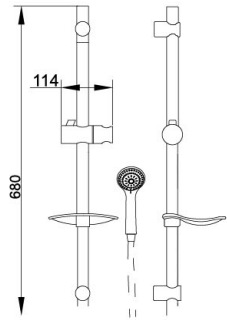

A1001CP

Sliding Rail
Surface Finish: Chrome
Lifting rod: Stainless steel
Bottom seat: ABS