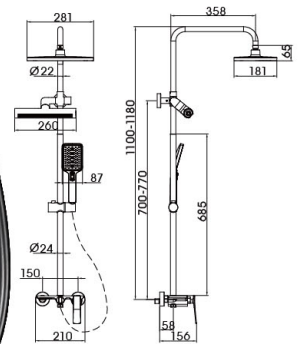

Faucet series

Basin mixer

Basin / bathtub mixer

Kitchen mixer

Rain shower

Bathroom accessories

Accessories series

Kitchen sinks