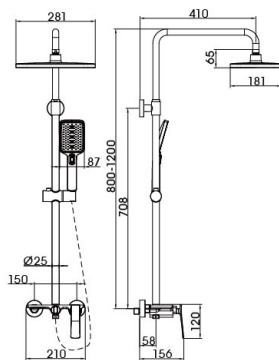

94 5119QH
(three-fuction)

Shower Set
Main body: National standard brass
Surface Finish: Gunmetal gray
Shower pipe: Stainless steel
Handle shower&Top spring: ABS
Bottom seat: ABS
Cartridge: Sedal
Aerator: Direct effluent
Hose: Stainless steel