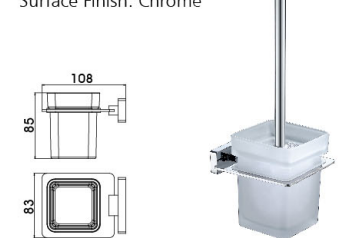

B7021CP

Toilet Brush Holder
Surface Finish: Chrome

Faucet series

Basin mixer

Basin / bathtub mixer

Kitchen mixer

Rain shower

Bathroom accessories

Accessories series

Kitchen sinks