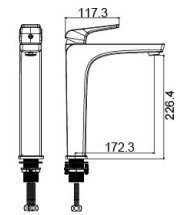

17 2090CP/CP.W

Basin Mixer
Main body: lead-free brass
Surface Finish: Chrome
Handle: Zinc Alloy
Cartridge: Sedal
Aerator: Neoperl