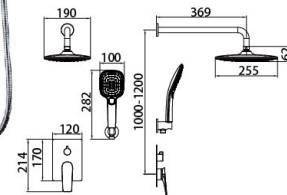

20 8040CP

(two-fuction)

Concealed Shower Set
Main body: National standard brass
Surface Finish: Chrome
Shower rod: Brass
Hand shower: ABS
Hand-held sitting: Brass
Spool: National standard
Hose: Stainless steel