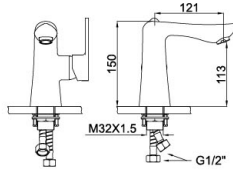

Basin mixer

Stylish Personality

Faucet series

Basin mixer

Basin / bathtub mixer

Kitchen mixer

Rain shower

Bathroom accessories

Accessories series

Kitchen sinks

90 2057CP

Basin Mixer
Main body: lead-free brass
Surface Finish: Chrome
Handle: Zinc Alloy
Cartridge: Sedal
Aerator: Neoperl