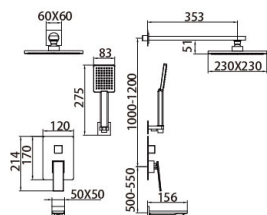

21 5116YH

Shower Mixer
 Main body: National standard brass
 Surface Finish: Matte black
 Hand shower: ABS
 Bottom seat: ABS
 Cartridge: Sedal
 Hose: Stainless steel

21 8043YH

(three-fuction)

Concealed Shower Set
 Main body: National standard brass
 Surface Finish: Matte black
 Shower rod: Brass
 Hand shower: ABS
 Hand-held sitting: Brass
 Spool: National standard
 Hose: Stainless steel