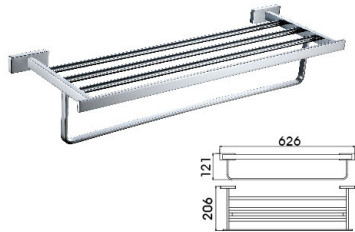

B1051CP

Double Towel Bar
Surface Finish: Chrome

B1052CP

Towel Shelf
Surface Finish: Chrome

B1053CP

Towel Shelf
Surface Finish: Chrome

B1054CP

Towel Ring
Surface Finish: Chrome