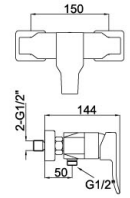

04 4004CP

Bathtub Mixer
Main body: National standard brass
Surface Finish: Chrome
Hand shower: ABS
Bottom seat: ABS
Cartridge: Sedal
Aerator: Neoperl
Hose: Stainless steel

04 5009CP

Shower Mixer
Main body: National standard brass
Surface Finish: Chrome
Hand shower: ABS
Bottom seat: ABS
Cartridge: Sedal
Hose: Stainless steel