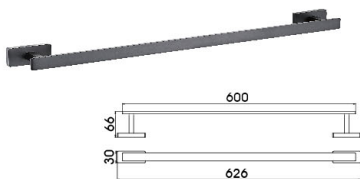

B1051QH

Double Towel Bar
Surface Finish: Gunmetal gray

B1053QH

Towel Shelf
Surface Finish: Gunmetal gray

B1054QH

Towel Ring
Surface Finish: Gunmetal gray

B2020QH

Glass Shelf
Surface Finish: Gunmetal gray