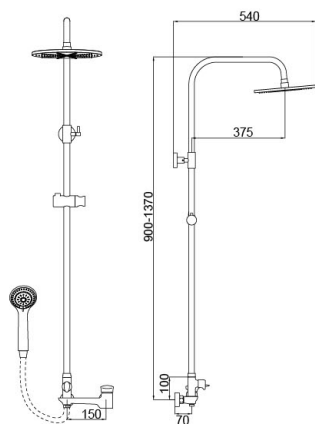

Leaf Series

07 5017CP (two-fuction)

Shower Set
Main body: National standard brass
Surface Finish: Chrome
Shower pipe: Brass
Handle shower&Top spring: ABS
Bottom seat: ABS
Cartridge: Sedal
Hose: Stainless steel