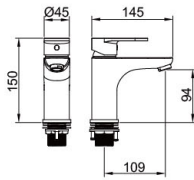

90 2053CP/CP.W

Basin Mixer
Main body: lead-free brass
Surface Finish: Chrome
Handle: Zinc Alloy
Cartridge: Sedal
Aerator: Neoperl