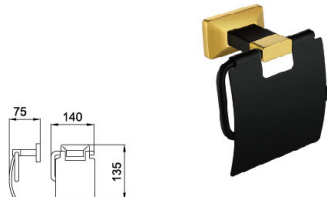

B6011HJ

Single Tumbler Holder
Surface Finish: Matte black+Gold

B6012HJ

Double Tumbler Holder
Surface Finish: Matte black+Gold

B3007HJ

Robe Hook
Surface Finish: Matte black+Gold

B5007HJ

Tissue Holder
Surface Finish: Matte black+Gold