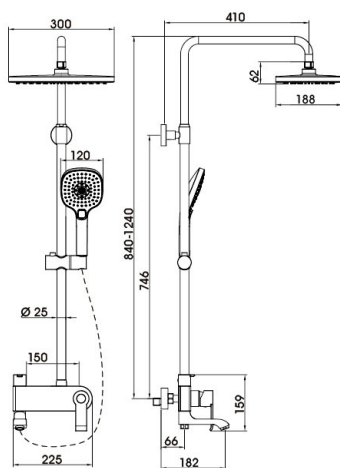

Note: Customized Production of Brushed Gold Series.