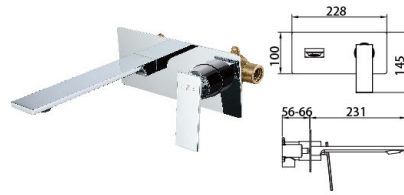

21 8041CP

Concealed shower mixer
Main body: National standard brass
Surface Finish: Chrome
Panel material: Stainless steel
Handle: Zinc Alloy
Cartridge: Sedal
Aerator: Neoperl