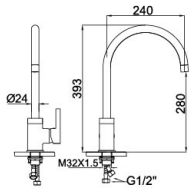

Kitchen Mixer
Main body: lead-free brass
Surface Finish: Brush
Handle: Zinc Alloy
Cartridge: National standard
Aerator: National standard