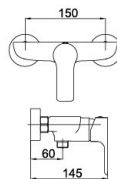

12 5029CP

Shower Mixer
Main body: National standard brass
Surface Finish: Chrome
Hand shower: ABS
Hand-held sitting: ABS
Cartridge: Sedal
Hose: Stainless steel

Faucet series

Basin mixer

Basin / bathtub mixer

Kitchen mixer

Rain shower

Bathroom accessories

Accessories series

Kitchen sinks