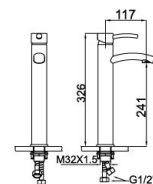

90 2034CP/CP.W

Basin Mixer
Main body: lead-free brass
Surface Finish: Chrome
Handle: Zinc Alloy
Cartridge: Sedal
Aerator: Neoperl