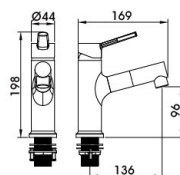

90 2108YH

Pull out Basin Mixer
Main body: National Standard Brass
Surface Finish: Gunmetal gray
Handle: Zinc Alloy
Cartridge: National standard
Aerator: National standard
Pull out nozzle: National Standard Brass

Faucet series

Basin mixer

Basin / bathtub mixer

90 2128CP