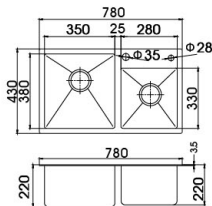

D1016LS

Double basin manual sink
Material: SUS 304
Surface Finish: Brushed
Size: 780x430x220mm
Configuration: SUS304 sink,
SUS304 drain, drain pipe,
A05 soap dispenser