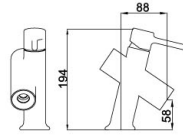

Heavy Series

01 2001CP/CP.W

Basin Mixer
Main body: lead-free brass
Surface Finish: Chrome
Handle: Zinc Alloy
Cartridge: Sedal
Aerator: Neoperl