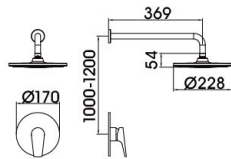

luxurious practical STYLE

luxurious practical style special features, is a modern technology and living art of perfect combination.

96 8001CP

Concealed Shower Set
Main body: National standard Brass
Surface Finish: Chrome
Shower rod: Brass
Handle shower&Top spring: ABS
Cartridge: National standard
Hose: Stainless steel

96 8002CP

Concealed Shower Set
Main body: National standard Brass
Surface Finish: Chrome
Shower rod: Brass
Handle shower&Top spring: ABS
Cartridge: National standard
Hose: Stainless steel