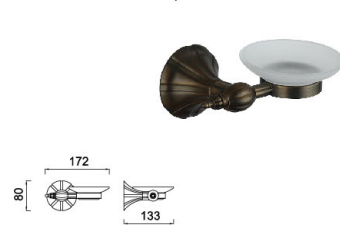

B2018GT

Glass Shelf
Surface Finish: Antique brass

B6017GT

Single Tumbler Holder
Surface Finish: Antique brass

B6018GT

Double Tumbler Holder
Surface Finish: Antique brass

B4023GT

Soap Dish Holder
Surface Finish: Antique brass