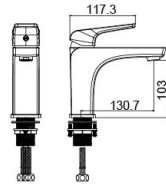

Epochal Series

17 2089YH/YH.W

Basin Mixer
Main body: lead-free brass
Surface Finish: Matte black
Handle: Zinc Alloy
Cartridge: Sedal
Aerator: Neoperl