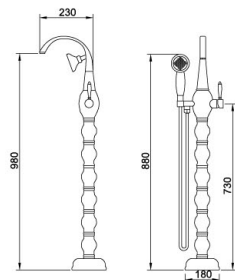

97 8006BJ

Standing floorbath tub mixer
Main body: National standard brass
Surface Finish: Golden
Hand shower: Brass
Cartridge: National standard Cartridge
Aerator: National standard
Hose: Stainless steel