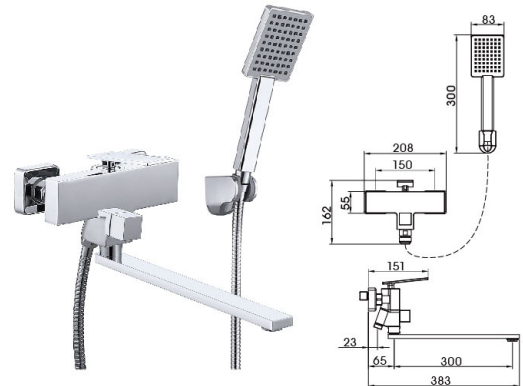

21 4028CP

Bathtub Mixer
Main body: National standard brass
Surface Finish: Chrome
Hand shower: ABS
Bottom seat: ABS
Cartridge: Sedal
Aerator: Neoperl
Hose: Stainless steel

Faucet series

Basin mixer

Basin / bathtub mixer

Kitchen mixer

Rain shower

Bathroom accessories

Accessories series

Kitchen sinks