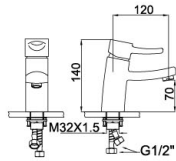

Basin mixer

Stylish Personality

90 2051CP

Basin Mixer
Main body: lead-free brass
Surface Finish: Chrome
Handle: Zinc Alloy
Cartridge: Sedal
Aerator: Neoperl