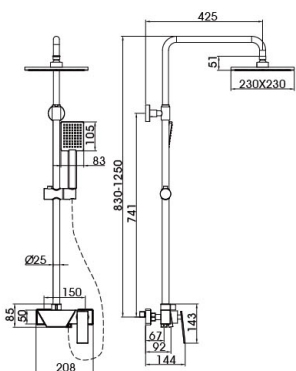

21 5116YH

Shower Mixer
Main body: National standard brass
Surface Finish: Matte black
Hand shower: ABS
Bottom seat: ABS
Cartridge: Sedal
Hose: Stainless steel