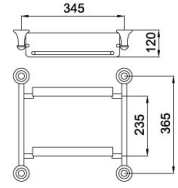

B2002BJ

Double Glass Shelf
Surface Finish: Golden

B4001BJ

Soap Dish Holder
Surface Finish: Golden