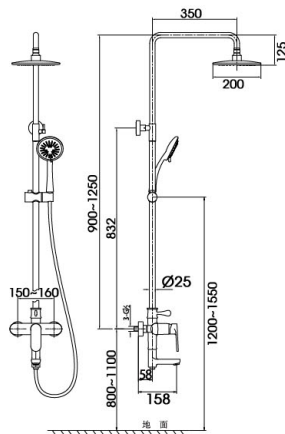

94 5075CP

(three-fuction)

Shower Set
Main body: National standard brass
Surface Finish: Chrome
Shower pipe: Stainless steel
Handle shower&Top spring: ABS
Bottom seat: ABS
Cartridge: Sedal
Aerator: Neoperl
Hose: Stainless steel