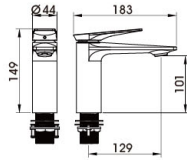

Bo Chun Series

20 2100CP/CP.W

Basin Mixer
Main body: lead-free brass
Surface Finish: Chrome
Handle: Zinc Alloy
Cartridge: Sedal
Aerator: Neoperl