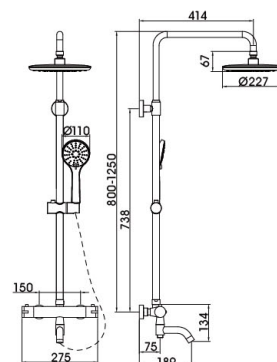

Thermostatic Series

94 5084CP

(three-fuction)

Thermostatic Series
Main body: National standard copper
Surface Finish: Chrome
Shower pipe: Stainless steel
Handheld top shower: ABS
Hand-held sitting: ABS
Spool: Imported track
Bubbler: Direct effluent
Hose: Stainless steel

94 5088CP

(three-fuction)

Thermostatic Series
Main body: National standard copper
Surface Finish: Chrome
Shower pipe: Stainless steel
Handheld top shower: ABS
Hand-held sitting: ABS
Spool: Imported track
Bubbler: Imported Newper
Hose: Stainless steel