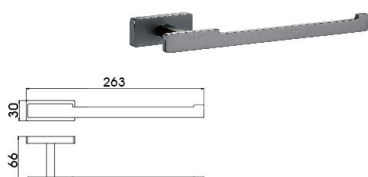

B1051QH

Double Towel Bar
Surface Finish: Gunmetal gray

B1053QH

Towel Shelf
Surface Finish: Gunmetal gray

B1054QH

Towel Ring
Surface Finish: Gunmetal gray

B2020QH

Glass Shelf
Surface Finish: Gunmetal gray