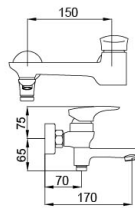

07 4007CP

Bathtub Mixer
Main body: National standard brass
Surface Finish: Chrome
Hand shower: ABS
Bottom seat: ABS
Cartridge: Sedal
Aerator: Neoperl
Hose: Stainless steel