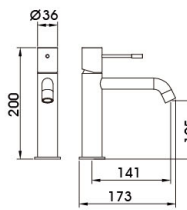

90 2114QH.W

Basin Mixer
Main body: lead-free brass
Surface Finish: Gunmetal gray
Handle: National standard brass
Cartridge: National standard
Aerator: Neoperl