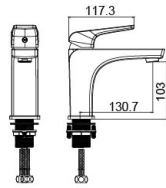

Epochal Series

17 2089CP/CP.W

Basin Mixer
Main body: lead-free brass
Surface Finish: Chrome
Handle: Zinc Alloy
Cartridge: Sedal
Aerator: Neoperl