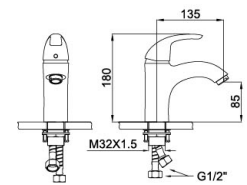

90 2061CP

Basin Mixer
Main body: lead-free brass
Surface Finish: Chrome
Handle: Zinc Alloy
Cartridge: Sedal
Aerator: Neoperl