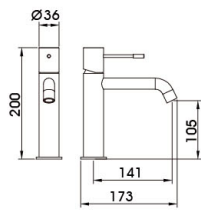

90 2114CP.W

Basin Mixer
Main body: lead-free brass
Surface Finish: Chrome
Handle: National standard brass
Cartridge: National standard
Aerator: Neoperl