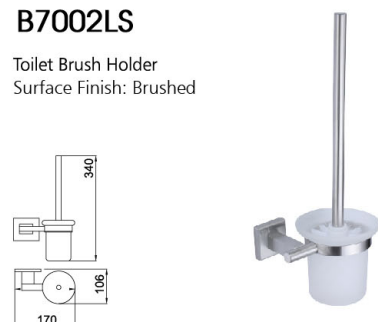

B7002LS

Toilet Brush Holder
Surface Finish: Brushed