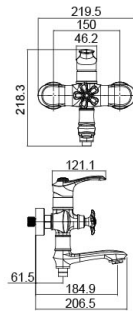

16 4022MJ

Bathtub Mixer
Main body: National standard brass
Surface Finish: Rose golden
Hand shower: ABS
Bottom seat: ABS
Cartridge: Sedal
Aerator: Neoperl
Hose: Stainless steel