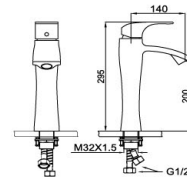

90 2030CP/CP.W

Basin Mixer
Main body: lead-free brass
Surface Finish: Chrome
Handle: Zinc Alloy
Cartridge: Sedal
Bubbler: Direct effluent