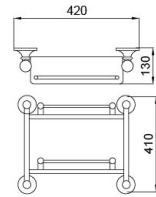

B2010CP

Double Glass Shelf
Surface Finish: Chrome