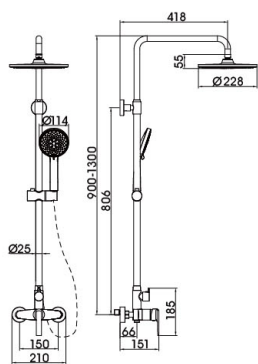

94 5068CP

(three-fuction)

Shower Set
Main body: National standard brass
Surface Finish: Chrome
Shower pipe: Stainless steel
Handle shower&Top spring: ABS
Bottom seat: ABS
Cartridge: Sedal
Aerator: Neoperl
Hose: Stainless steel