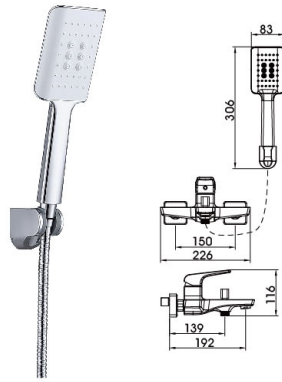

17 4023CP

Bathtub Mixer
Main body: National standard brass
Surface Finish: Chrome
Hand shower: ABS
Bottom seat: ABS
Cartridge: Sedal
Aerator: Neoperl
Hose: Stainless steel