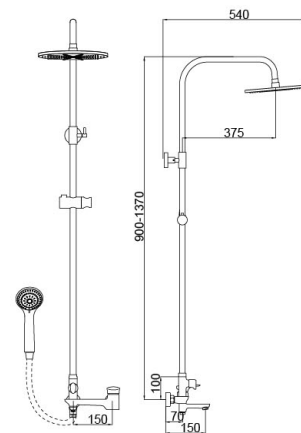

Leaf Series

07 5017CP (two-fuction)

Shower Set
Main body: National standard brass
Surface Finish: Chrome
Shower pipe: Brass
Handle shower&Top spring: ABS
Bottom seat: ABS
Cartridge: Sedal
Hose: Stainless steel

07 5018CP (three-fuction)

Shower Set
Main body: National standard brass
Surface Finish: Chrome
Shower pipe: Brass
Handle shower&Top spring: ABS
Bottom seat: ABS
Cartridge: Sedal
Aerator: Neoperl
Hose: Stainless steel