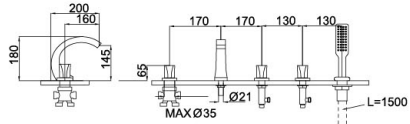

91 9005CP

Basin / Bathtub Mixer
Main body: INational standard brass
Surface Finish: Chrome
Handle: Zinc Alloy
Cartridge: Quick opening Cartridge
Aerator: Neoperl