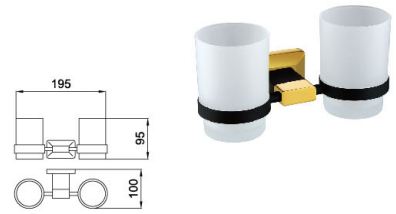

B6011HJ

Single Tumbler Holder
Surface Finish: Matte black+Gold

B6012HJ

Double Tumbler Holder
Surface Finish: Matte black+Gold

B3007HJ

Robe Hook
Surface Finish: Matte black+Gold

B5007HJ

Tissue Holder
Surface Finish: Matte black+Gold