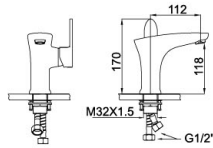

90 2058CP

Basin Mixer
Main body: lead-free brass
Surface Finish: Chrome
Handle: Zinc Alloy
Cartridge: Sedal
Aerator: Neoperl