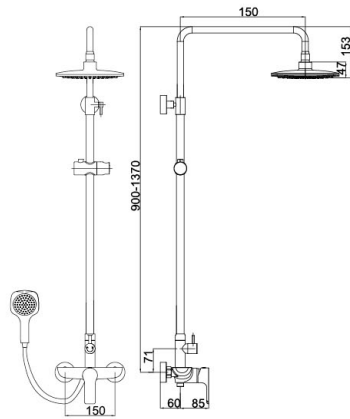

Dream Series

12 5028CP

(two-fuction)

Shower Set
Main body: National standard brass
Surface Finish: Chrome
Shower pipe: Brass
Handheld top shower: ABS
Hand-held sitting: ABS
Cartridge: Sedal
Hose: Stainless steel

12 2022CP/CP.W

Basin Mixer
Main body: lead-free brass
Surface Finish: Chrome
Handle: Zinc Alloy
Cartridge: Sedal
Aerator: Neoperl

12 2023CP/CP.W

Basin Mixer
Main body: lead-free brass
Surface Finish: Chrome
Handle: Zinc Alloy
Cartridge: Sedal
Aerator: Neoperl

12 1013CP/CP.W

Sink Mixer
Main body: lead-free brass
Surface Finish: Chrome
Handle: Zinc Alloy
Cartridge: Sedal
Aerator: Neoperl

12 4012CP

Bathtub Mixer
Main body: National standard brass
Surface Finish: Chrome
Hand shower: ABS
Hand-held sitting: ABS
Cartridge: Sedal
Aerator: Neoperl
Hose: Stainless steel

12 5029CP

Shower Mixer
Main body: National standard brass
Surface Finish: Chrome
Hand shower: ABS
Hand-held sitting: ABS
Cartridge: Sedal
Hose: Stainless steel

Faucet series

Basin mixer

Basin / bathtub mixer

Kitchen mixer

Rain shower

Bathroom accessories

Accessories series

Kitchen sinks