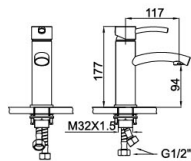

90 2033CP/CP.W

Basin Mixer
Main body: lead-free brass
Surface Finish: Chrome
Handle: Zinc Alloy
Cartridge: Sedal
Aerator: Neoperl