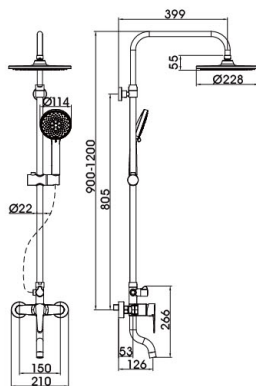

94 5070YH
(three-fuction)

Shower Set
Main body: National standard brass
Surface Finish: Malte black
Shower pipe: Stainless steel
Handle shower&Top spring: ABS
Bottom seat: ABS
Cartridge: Sedal
Aerator: Neoperl
Hose: Stainless steel