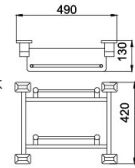

B2014YH

Double Glass Shelf
Surface Finish: Matte black