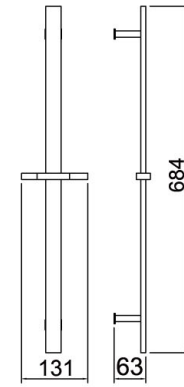

A1007CP

Sliding Rail
Surface Finish: Chrome
Lifting rod: National standard Brass
Bottom seat: Brass