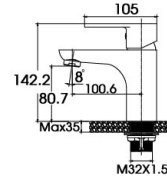

Basin mixer

Stylish Personality

90 2073CP/CP.W

Basin Mixer
Main body: lead-free brass
Surface Finish: Chrome
Handle: Zinc Alloy
Cartridge: National standard
Aerator: Neoperl

90 2073BQ/BQ.W

Basin Mixer
Main body: lead-free brass
Surface Finish: Chrome+White
Handle: Zinc Alloy
Cartridge: National standard
Aerator: Neoperl