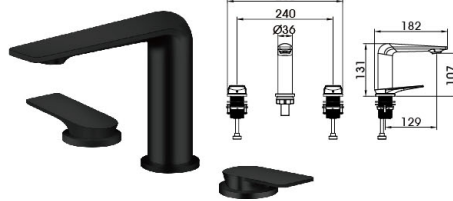

20 9011YH

Basin Mixer
Main body: National standard brass
Surface Finish: Matte black
Handle: Zinc Alloy
Cartridge: Quick opening Cartridge
Aerator: Neoperl