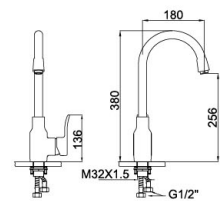

04 4004CP

Bathtub Mixer
Main body: National standard brass
Surface Finish: Chrome
Hand shower: ABS
Bottom seat: ABS
Cartridge: Sedal
Aerator: Neoperl
Hose: Stainless steel

04 5009CP

Shower Mixer
Main body: National standard brass
Surface Finish: Chrome
Hand shower: ABS
Bottom seat: ABS
Cartridge: Sedal
Hose: Stainless steel