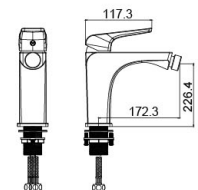

17 3003HJ

Bidet Mixer
Main body: National Standard Brass
Surface Finish: Matte black+Gold
Handle: Zinc Alloy
Cartridge: Sedal
Aerator: Neoperl

Faucet series

Basin mixer

Basin / bathtub mixer

Kitchen mixer

Rain shower

Bathroom accessories

Accessories series

Kitchen sinks