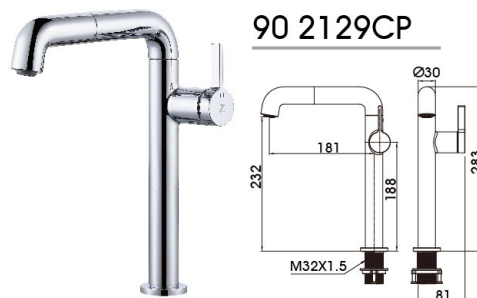

Pull out Basin Mixer
Main body: National standard brass
Surface Finish: Chrome
Handle: Zinc Alloy
Cartridge: National standard
Aerator: National standard

Bathroom accessories

Accessories series

Kitchen sinks