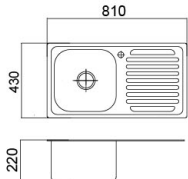

D1023LS

Single sink
Material: SUS 304
Surface Finish: Brushed
Size: 810x430x220mm
Configuration: SUS304 sink,
SUS304 drain, drain pipe,
A05 soap dispenser