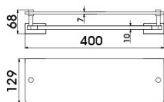

B2021CP

Glass Shelf
Surface Finish: Chrome