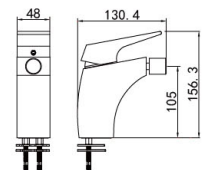

Faucet series

Basin mixer

Basin / bathtub mixer

Kitchen mixer

Rain shower

Bathroom accessories

Accessories series

Kitchen sinks