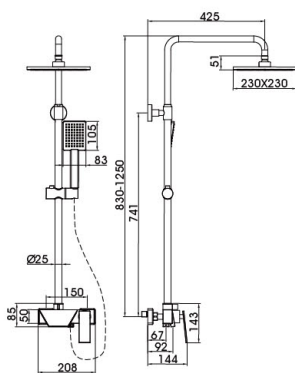

21 5116CP

Shower Mixer
Main body: National standard brass
Surface Finish: Chrome
Hand shower: ABS
Bottom seat: ABS
Cartridge: Sedal
Hose: Stainless steel