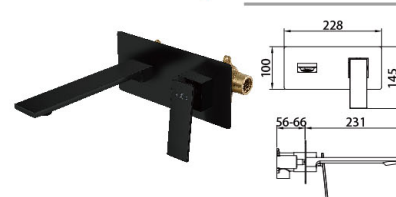

21 8042YH

Concealed shower mixer
Main body: National standard brass
Surface Finish: Matte black
Panel material: Stainless steel
Handle: Zinc Alloy
Cartridge: Sedal
Aerator: Neoperl