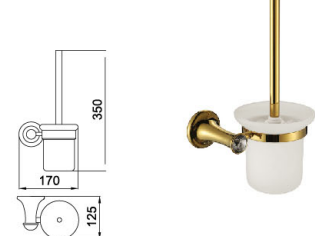

B7001BJ

Toilet Brush Holder
Surface Finish: Golden