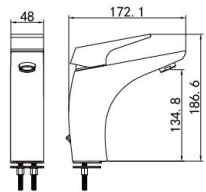

19 2095CP

Basin Mixer
Main body: National Standard Brass
Surface Finish: Chrome
Handle: Zinc Alloy
Cartridge: Sedal
Aerator: Neoperl