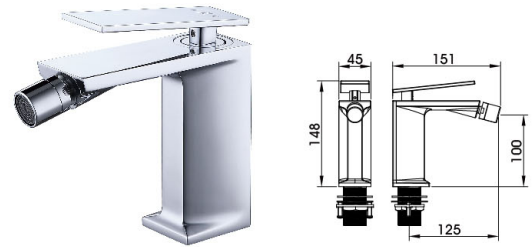

21 3006CP

Bidet Mixer
Main body: National standard brass
Surface Finish: Chrome
Handle: Zinc Alloy
Cartridge: National standard
Aerator: National standard brass woman washing nozzle