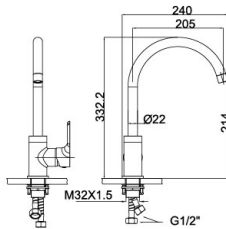

12 1013CP/CP.W

Sink Mixer
Main body: lead-free brass
Surface Finish: Chrome
Handle: Zinc Alloy
Cartridge: Sedal
Aerator: Neoperl