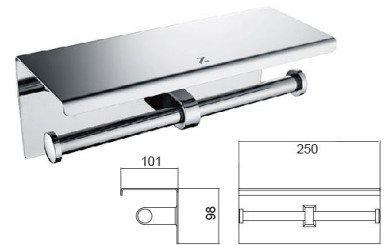

B5016CP

Tissue Holder
Surface Finish: Chrome
Material: SUS 304

B5018CP

Tissue Holder
Surface Finish: Chrome
Material: SUS 304

B5019CP

Tissue Holder
Surface Finish: Chrome
Material: SUS 304

B1061LS

Towel Shelf
Surface Finish: Chrome
Material: SUS 304