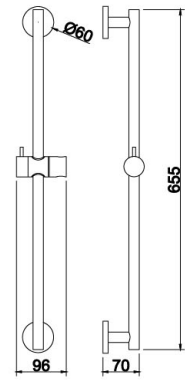

A1006CP

Sliding Rail
Surface Finish: Chrome
Lifting rod: National standard Brass
Bottom seat: Brass