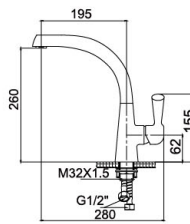

92 1050CP/CP.W

Sink Mixer
Main body: lead-free brass
Surface Finish: Chrome
Handle: Zinc Alloy
Cartridge: National standard
Aerator: National Standard