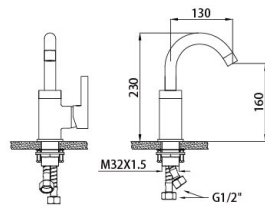

90 2060CP/CP.W

Basin Mixer
Main body: lead-free brass
Surface Finish: Chrome
Handle: Zinc Alloy
Cartridge: National standard
Aerator: National standard