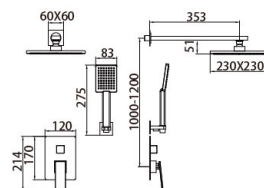

21 8044YH

(two-fuction)

Concealed Shower Set
Main body: National standard brass
Surface Finish: Matte black
Shower rod: Brass
Hand shower: ABS
Hand-held sitting: Brass
Spool: National standard
Hose: Stainless steel