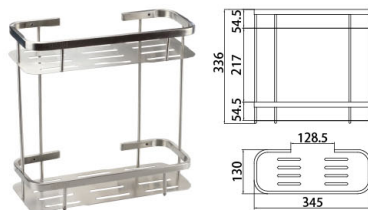

B4035LS Double Glass Shelf
Surface Finish: Brushed
Material: SUS 304

B4027CP Basket Shelf
Surface Finish: Chrome
Material: National Standard Brass/
Stainless steel