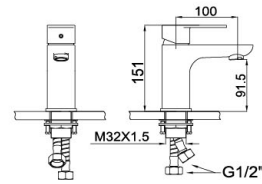

90 2054CP/CP.W

Basin Mixer
Main body: lead-free brass
Surface Finish: Chrome
Handle: Zinc Alloy
Cartridge: Sedal
Aerator: Neoperl