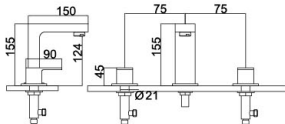

Basin / Bathtub Mixer
Main body: INational standard brass
Surface Finish: Chrome
Handle: Zinc Alloy
Cartridge: Quick opening Cartridge
Aerator: Neoperl

91 9003CP

Basin / Bathtub Mixer
Main body: INational standard brass
Surface Finish: Chrome
Handle: Zinc Alloy
Cartridge: Quick opening Cartridge
Aerator: Neoperl