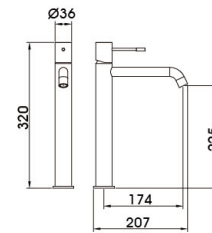

90 2123QH.W

Basin Mixer
Main body: lead-free brass
Surface Finish: Gunmetal gray
Handle: National standard brass
Cartridge: National standard
Aerator: Neoperl