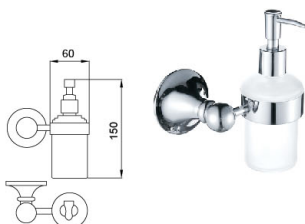

B4011CP

Soap Dispenser Holder
Surface Finish: Chrome