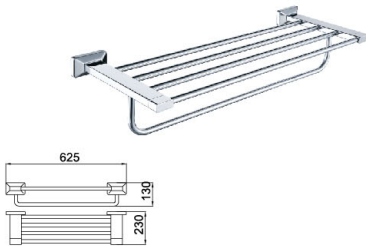

B1030CP

Single Towel Bar
Surface Finish: Chrome

B1031CP

Double Towel Bar
Surface Finish: Chrome

B2014CP

Double Glass Shelf
Surface Finish: Chrome

B1032CP

Towel Shelf
Surface Finish: Chrome