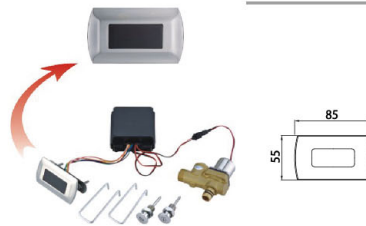

F1005CP

Sensor Flushing
Main body: Stainless steel
Surface Finish: Chrome
Frame size: 85X55mm
A Urine sensor flush,
C AC-DC hybrid, D Direct current, E Alternating current