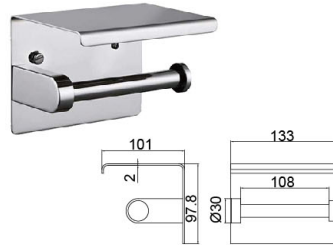

B5018CP

Tissue Holder
Surface Finish: Chrome
Material: SUS 304

B5019CP

Tissue Holder
Surface Finish: Chrome
Material: SUS 304