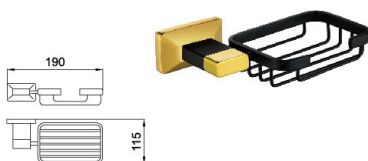

B4016HJ

Soap Dish Basket
Surface Finish: Matte black+Gold