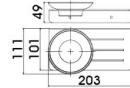

B4047BJ

Soap Dish Holder
Surface Finish: Brushed gold