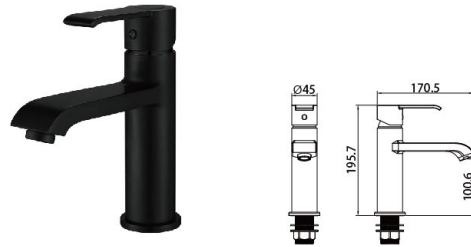

18 2098YH/YH.W

Basin Mixer
Main body: lead-free brass
Surface Finish: Matte black
Handle: Zinc Alloy
Cartridge: Sedal
Aerator: Neoperl