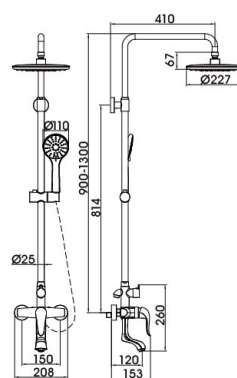

Fortune Series

03 5007CP (two-fuction)

Shower Set
Main body: National standard brass
Surface Finish: Chrome
Shower pipe: Brass
Handle shower&Top spring: ABS
Bottom seat: ABS
Cartridge: Sedal
Hose: Stainless steel

03 5008CP (three-fuction)

Shower Set
Main body: National standard brass
Surface Finish: Chrome
Shower pipe: Brass
Handle shower&Top spring: ABS
Bottom seat: ABS
Cartridge: Sedal
Aerator: Neoperl
Hose: Stainless steel