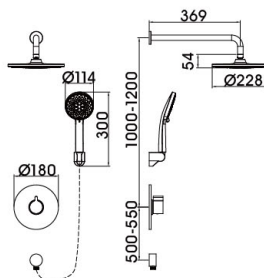

96 8006CP

(two-fuction)

Concealed Shower Set
Main body: National standard Brass
Surface Finish: Chrome
Shower rod: Brass
Handle shower&Top spring: ABS
Bottom seat: ABS
Cartridge: National standard
Hose: Stainless steel