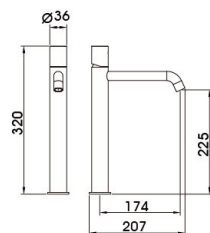

90 2124CP.W

Basin Mixer
Main body: lead-free brass
Surface Finish: Chrome
Handle: National standard brass
Cartridge: National standard
Aerator: Neoperl