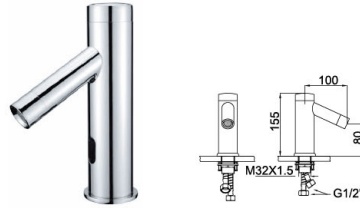

90 2070CP

Sensor Mixer
Main body: National standard Brass
Surface Finish: Chrome
Aerator: National standard
A Cold, B Cold and hot
C AC-DC hybrid, C AC-DC hybrid,