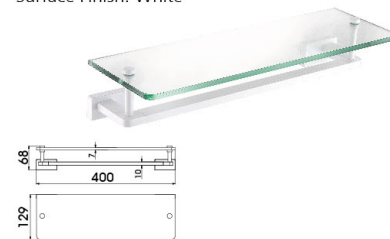

B2021BQ

Glass Shelf
Surface Finish: White