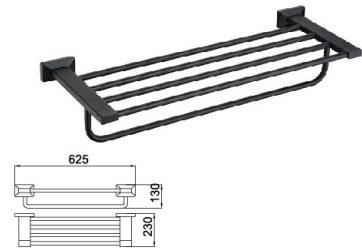

B1031YH

Double Towel Bar
Surface Finish: Matte black

B2014YH

Double Glass Shelf
Surface Finish: Matte black

B1032YH

Towel Shelf
Surface Finish: Matte black

B2013YH

Glass Shelf
Surface Finish: Matte black