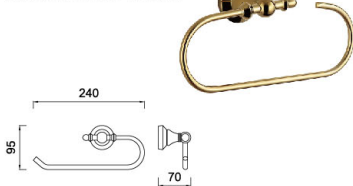

B1042BJ

Towel Ring
Surface Finish: Golden