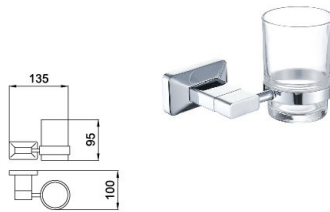

B6011CP

Single Tumbler Holder
Surface Finish: Chrome