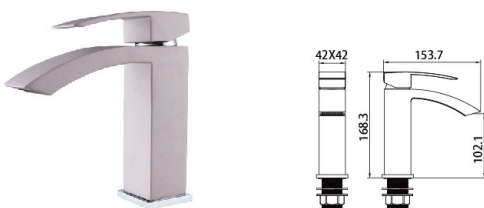

08 2014HH/HH.W

Basin Mixer
Main body: lead-free brass
Surface Finish: Chrome
Handle: Zinc Alloy
Cartridge: Sedal
Aerator: Direct Effluent