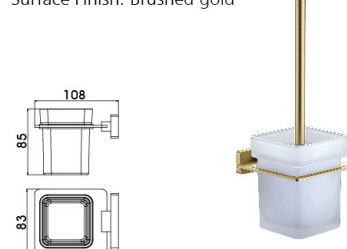

B7021SJ

Toilet Brush Holder
Surface Finish: Brushed gold

Faucet series

Basin mixer

Basin / bathtub mixer

Kitchen mixer

Rain shower

Bathroom accessories

Accessories series

Kitchen sinks