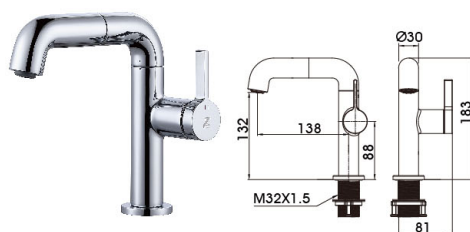

Pull out Basin Mixer
Main body: National standard brass
Surface Finish: Chrome
Handle: Zinc Alloy
Cartridge: National standard
Aerator: National standard

90 2128NB