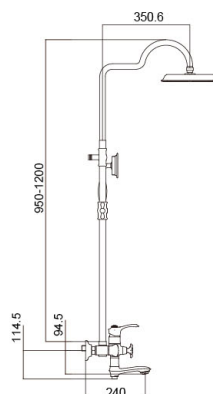

Opal Series

16 5098MJ (three-fuction)

Shower Set
Main body: National standard brass
Surface Finish: Rose golden
Shower pipe: Brass
Handle shower&Top spring: ABS
Bottom seat: ABS
Cartridge: Sedal
Aerator: Neoperl
Hose: Stainless steel

16 5099MJ (three-fuction)

Shower Set
Main body: National standard brass
Surface Finish: Rose golden
Shower pipe: Brass
Handle shower&Top spring: ABS
Bottom seat: ABS
Cartridge: Sedal
Aerator: Neoperl
Hose: Stainless steel