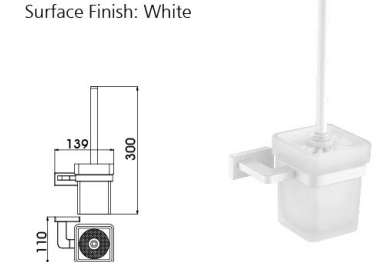

B7022BQ

Toilet Brush Holder
Surface Finish: White

Faucet series

Basin mixer

Basin / bathtub mixer

Kitchen mixer

Rain shower

Bathroom accessories

Accessories series

Kitchen sinks