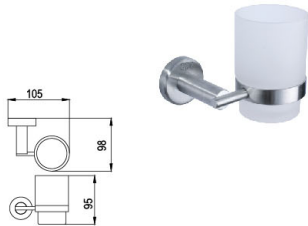

B1036LS

Towel Shelf
Surface Finish: Brushed

B1037LS

Towel Shelf
Surface Finish: Brushed

B2016LS

Double Glass Shelf
Surface Finish: Brushed

B6013LS

Single Tumbler Holder
Surface Finish: Brushed