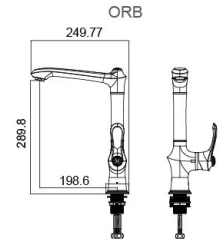

Opal Series

Faucet series

Basin mixer

Basin / bathtub mixer

Kitchen mixer

Rain shower

Bathroom accessories

Accessories series

Kitchen sinks

16 1051HT/HT.W

Sink Mixer
Main body: lead-free brass
Surface Finish: ORB
Handle: Zinc Alloy
Cartridge: Sedal
Bubbler: National Standard