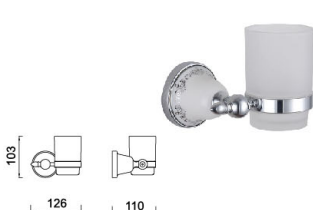

B1013CP

Towel Shelf
Surface Finish: Chrome

B2005CP

Glass Shelf
Surface Finish: Chrome

B4006CP

Soap Dish Holder
Surface Finish: Chrome

B6005CP

Single Tumbler Holder
Surface Finish: Chrome