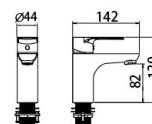

Accessories series

Kitchen sinks

20005YH/YH.W

Basin Mixer
Main body: lead-free Brass
Surface Finish: Matte black
Handle: Zinc Alloy
Cartridge: National standard
Aerator: National standard

20008CP/CP.W

Basin Mixer
Main body: lead-free Brass
Surface Finish: Gun gray
Handle: Zinc Alloy
Cartridge: National standard
Aerator: National standard