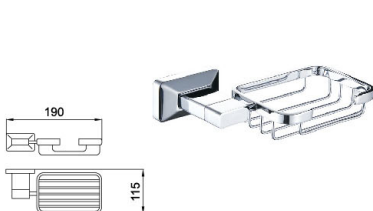

B3007CP

Robe Hook
Surface Finish: Chrome

B5007CP

Tissue Holder
Surface Finish: Chrome

B1033CP

Towel Ring
Surface Finish: Chrome

B4016CP

Soap Dish Basket
Surface Finish: Chrome