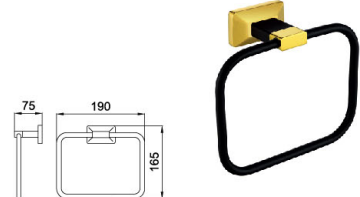

B1033HJ

Towel Ring
Surface Finish: Matte black+Gold