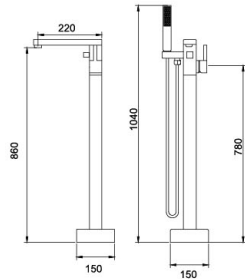

Standing floorbath tub mixer

97 8005CP

Standing floorbath tub mixer
Main body: National standard brass
Surface Finish: Chrome
Hand shower: Brass
Cartridge: National standard Cartridge
Aerator: National standard
Hose: Stainless steel