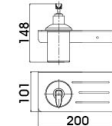

B4048BJ

Soap Dispenser Holder
Surface Finish: Brushed gold