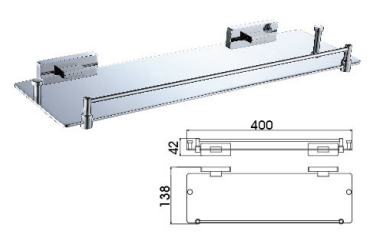

B2020CP

Glass Shelf
Surface Finish: Chrome