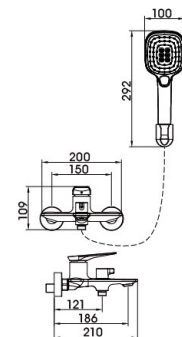

20 4025YH

Bathtub Mixer
Main body: National standard brass
Surface Finish: Matte black
Hand shower: ABS
Bottom seat: ABS
Cartridge: Sedal
Aerator: Neoperl
Hose: Stainless steel