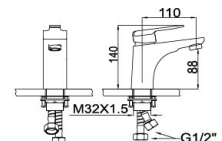

90 2048CP

Basin Mixer
Main body: lead-free brass
Surface Finish: Chrome
Handle: Zinc Alloy
Cartridge: Sedal
Aerator: Neoperl