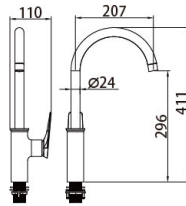

20 1055CP/CP.W

Sink Mixer
Main body: lead-free brass
Surface Finish: Chrome
Handle: Zinc Alloy
Cartridge: Sedal
Bubbler: National Standard