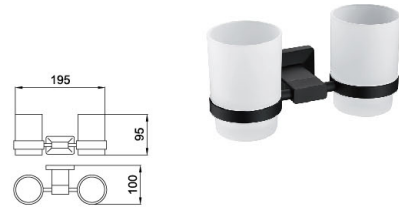

B4015YH

Soap Dish Holder
Surface Finish: Matte black

B6011YH

Single Tumbler Holder
Surface Finish: Matte black

B6012YH

Double Tumbler Holder
Surface Finish: Matte black

B3007YH

Robe Hook
Surface Finish: Matte black