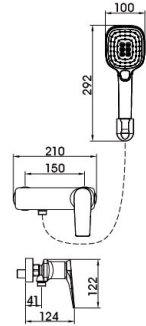

20 5113YH

Shower Mixer
Main body: National standard brass
Surface Finish: Matte black
Hand shower: ABS
Bottom seat: ABS
Cartridge: Sedal
Hose: Stainless steel