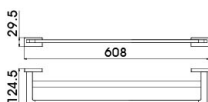

Accessories series

Kitchen sinks

Yueyi series

Material: National Standard Brass

B1055CP

Single Towel Bar
Surface Finish: Chrome

B1056CP

Double Towel Bar
Surface Finish: Chrome