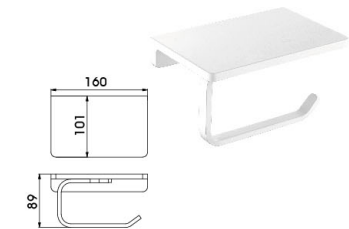

B5023BQ

Tissue Holder
Surface Finish: White