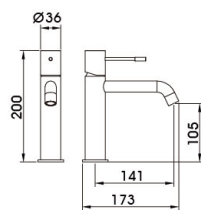

90 2115CP.W

Basin Mixer
Main body: lead-free brass
Surface Finish: Chrome
Handle: National standard brass
Cartridge: National standard
Aerator: Neoperl