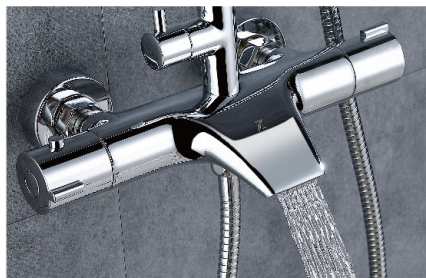

Thermostatic Series

94 5120CP

(three-fuction)

Thermostatic Mixer
Main body: National standard copper
Surface Finish: Chrome
Shower pipe: Stainless steel
Handheld top shower: ABS
Hand-held sitting: ABS
Spool: Imported track
Bubbler: Imported Newper
Hose: Stainless steel