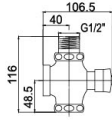

Flush valve

---

98 7001CP

Flush Valve
Main body: National standard Brass
Surface Finish: Chrome
Handle: Zinc Alloy

It's surprisend TO HAVE

It's surprisend to have such structure designed. And the technology is worth being appriated. From the details, you can find out the quality and graceful taste of products.