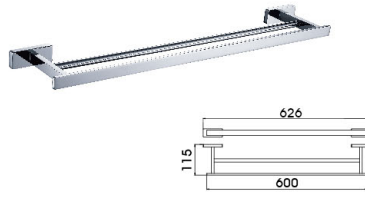

B1051CP

Double Towel Bar
Surface Finish: Chrome

B1052CP

Towel Shelf
Surface Finish: Chrome

B1053CP

Towel Shelf
Surface Finish: Chrome

B1054CP

Towel Ring
Surface Finish: Chrome