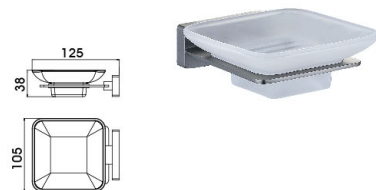

B4038QH

Soap Dish Holder
Surface Finish: Gunmetal gray