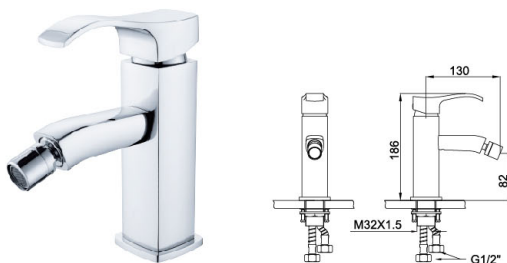

05 4005CP

Bathtub Mixer
Main body: National standard brass
Surface Finish: Chrome
Hand shower: ABS
Bottom seat: ABS
Cartridge: Sedal
Aerator: Neoperl
Hose: Stainless steel

05 5013CP

Shower Mixer
Main body: National standard brass
Surface Finish: Chrome
Hand shower: ABS
Bottom seat: ABS
Cartridge: Sedal
Hose: Stainless steel