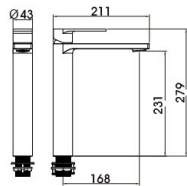

Basin Mixer
Main body: lead-free brass
Surface Finish: Matte black
Handle: Zinc Alloy
Cartridge: National standard
Aerator: Neoperl