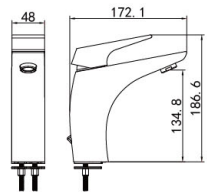

19 3004YH

Bidet Mixer
Main body: National Standard Brass
Surface Finish: Matte black
Handle: Zinc Alloy
Cartridge: Sedal
Aerator: Neoperl