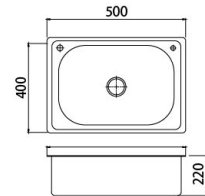

D1017LS

Single sink
Material: SUS 304
Surface Finish: Brushed
Size: 500x400x220mm
Configuration: SUS304 sink,
SUS304 drain, drain pipe,
A05 soap dispenser