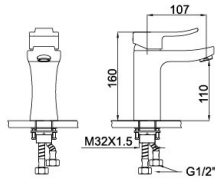

Aircraft Series

04 2006CP/CP.W

Basin Mixer
Main body: lead-free brass
Surface Finish: Chrome
Handle: Zinc Alloy
Cartridge: Sedal
Aerator: Neoperl