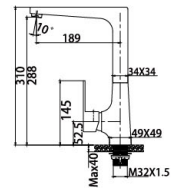

92 1046LS/LS.W

Sink Mixer
Main body: lead-free brass
Surface Finish: Brush
Handle: Zinc Alloy
Cartridge: Sedal
Aerator: Neoperl