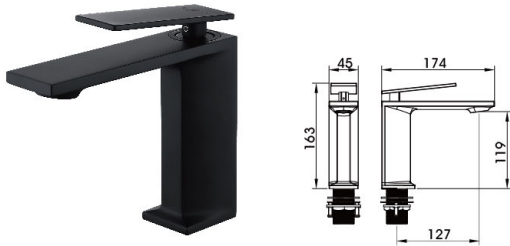

Yi Chun Series

21 2103YH/YH.W

Basin Mixer
Main body: lead-free brass
Surface Finish: Matte black
Handle: Zinc Alloy
Cartridge: Sedal
Aerator: Neoperl