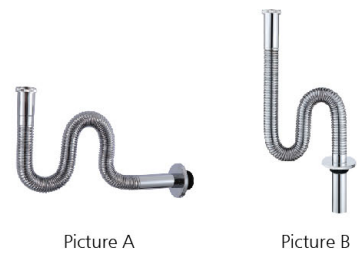

C3008QT

Brass/stainless steel drain
Surface Finish: Chrome

C3009QT

Brass/stainless steel drain
Surface Finish: Chrome

C3010QT

Brass/stainless steel drain
Surface Finish: Chrome

C3011QT

Brass/stainless steel drain
Surface Finish: Chrome