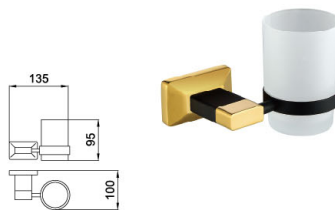

B6011HJ

Single Tumbler Holder
Surface Finish: Matte black+Gold

B6012HJ

Double Tumbler Holder
Surface Finish: Matte black+Gold

B3007HJ

Robe Hook
Surface Finish: Matte black+Gold

B5007HJ

Tissue Holder
Surface Finish: Matte black+Gold