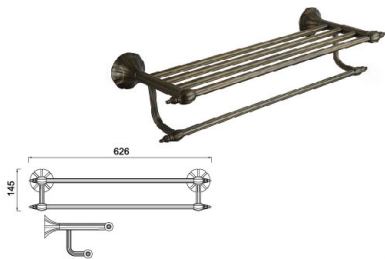

B1043GT

Single Towel Bar
Surface Finish: Antique brass

B1044GT

Double Towel Bar
Surface Finish: Antique brass

B2019GT

Double Glass Shelf
Surface Finish: Antique brass

B1045GT

Towel Shelf
Surface Finish: Antique brass