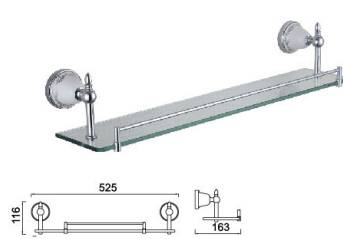

B2005CP

Glass Shelf
Surface Finish: Chrome