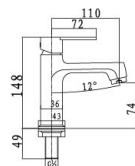

Cold Tap

---

98 6027CP

Cold tap
Main body: National standard Brass
Surface Finish: Chrome
Handle: Zinc Alloy
Cartridge: Ceramics Cartridge
Aerator: National standard