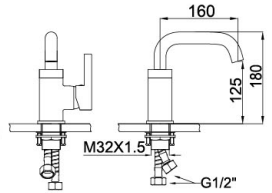

90 2059CP/CP.W

Basin Mixer
Main body: lead-free brass
Surface Finish: Chrome
Handle: Zinc Alloy
Cartridge: National standard
Aerator: National standard