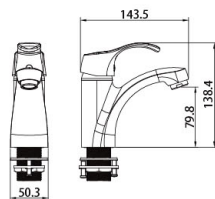

90 2055CP

Basin Mixer
Main body: lead-free brass
Surface Finish: Chrome
Handle: Zinc Alloy
Cartridge: Sedal
Aerator: Neoperl