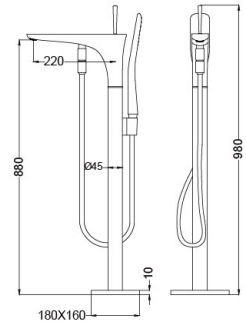

97 8010YH

Standing floorbuthtub mixer
Main body: National standard brass
Surface Finish: Matte black
Hand shower: Brass
Cartridge: National standard Cartridge
Aerator: National standard
Hose: Stainless steel