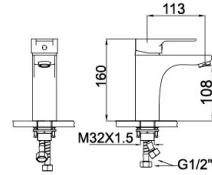

90 2052CP

Basin Mixer
Main body: lead-free brass
Surface Finish: Chrome
Handle: Zinc Alloy
Cartridge: Sedal
Aerator: Neoperl