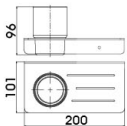

B6023BJ

Single Tumbler Holder
Surface Finish: Brushed gold