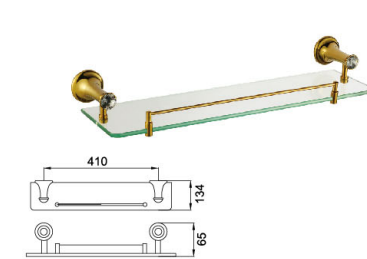

B6002BJ

Double Tumbler Holder
Surface Finish: Golden