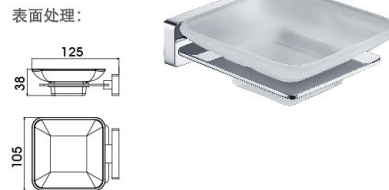

B4038CP

Soap Dish Holder
Surface Finish: Chrome