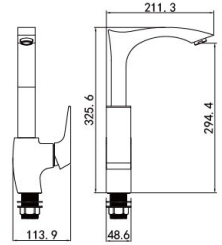

Fortune Series

19 5108CP

Shower Mixer
 Main body: National standard brass
 Surface Finish: Chrome
 Hand shower: ABS
 Bottom seat: ABS
 Cartridge: Sedal
 Hose: Stainless steel

19 4024CP

Bathtub Mixer
 Main body: National standard brass
 Surface Finish: Chrome
 Hand shower: ABS
 Bottom seat: ABS
 Cartridge: Sedal
 Aerator: Neoperl
 Hose: Stainless steel