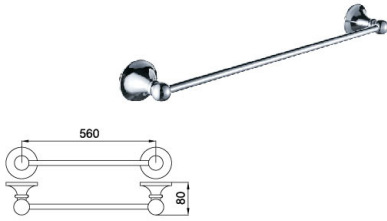

Pearl Series

Material: National Standard Brass/Stainless steel

B1022CP

Single Towel Bar
Surface Finish: Chrome