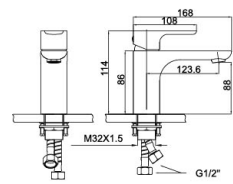

12 2022CP/CP.W

Basin Mixer
Main body: lead-free brass
Surface Finish: Chrome
Handle: Zinc Alloy
Cartridge: Sedal
Aerator: Neoperl