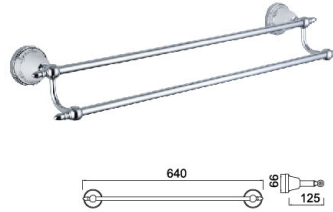

B7002LS

Toilet Brush Holder
Surface Finish: Brushed

B1010CP

Single Towel Bar
Surface Finish: Chrome

B1012CP

Double Towel Bar
Surface Finish: Chrome

B2006CP

Double Glass Shelf
Surface Finish: Chrome