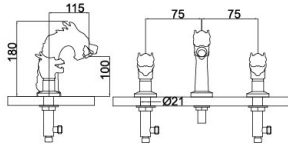

91 9002BJ

Basin / Bathtub Mixer
Main body: INational standard brass
Surface Finish: Chrome
Handle: Zinc Alloy
Cartridge: Quick opening Cartridge
Aerator: Neoperl