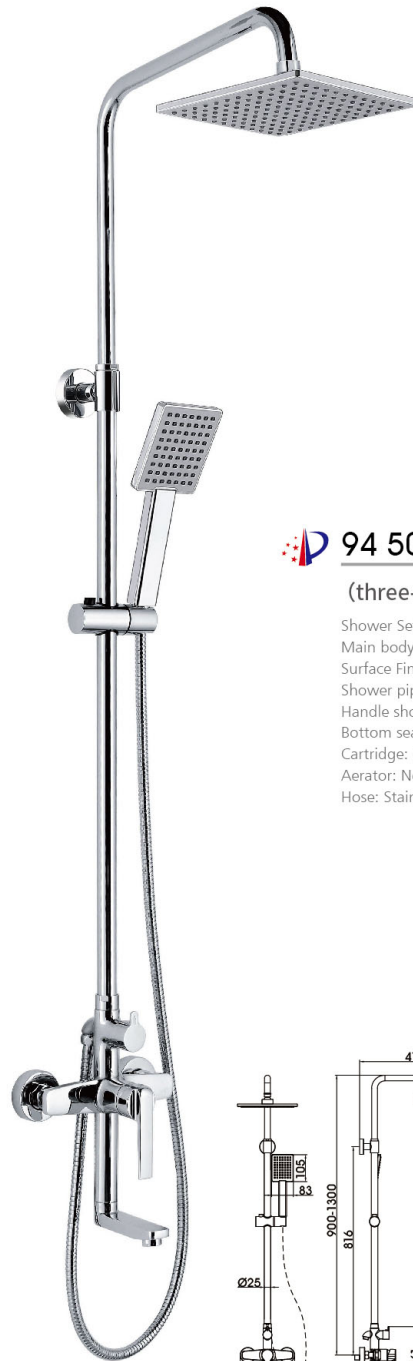

94 5048CP

(three-fuction)

Shower Set
Main body: National standard brass
Surface Finish: Chrome
Shower pipe: Stainless steel
Handle shower&Top spring: ABS
Bottom seat: ABS
Cartridge: Sedal
Aerator: Neoperl
Hose: Stainless steel