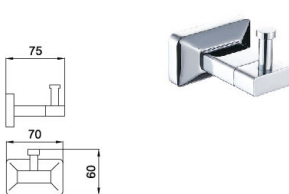

B3007CP

Robe Hook
Surface Finish: Chrome

B5007CP

Tissue Holder
Surface Finish: Chrome

B1033CP

Towel Ring
Surface Finish: Chrome

B4016CP

Soap Dish Basket
Surface Finish: Chrome