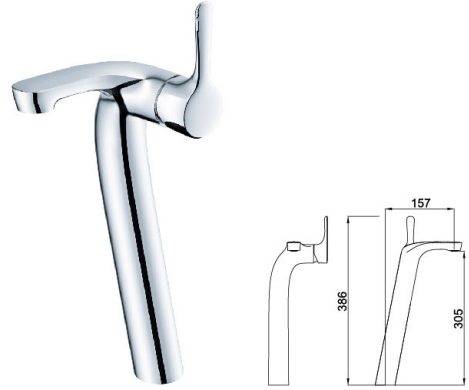

02 2005CP/CP.W

Basin Mixer
Main body: lead-free brass
Surface Finish: Chrome
Handle: Zinc Alloy
Cartridge: Sedal
Aerator: Neoperl