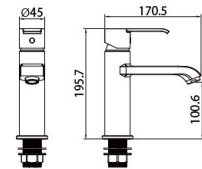

18 2098CP/CP.W

Basin Mixer
Main body: lead-free brass
Surface Finish: Chrome
Handle: Zinc Alloy
Cartridge: Sedal
Aerator: Neoperl