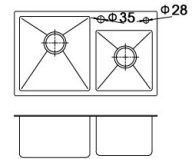

D1028LS

Double basin manual sink
Material: SUS 304
Surface Finish: Brushed
Size: Customizable
Configuration: SUS304 sink,
SUS304 drain, drain pipe,
A05 soap dispenser

Size: Customizable

Faucet series

Basin mixer

Basin / bathtub mixer

Kitchen mixer

Rain shower

Bathroom accessories

Accessories series

Kitchen sinks

D1029LS

Single basin manual sink
Material: SUS 304
Surface Finish: Brushed
Size: Customizable
Configuration: SUS304 sink,
SUS304 drain, drain pipe,
A05 soap dispenser