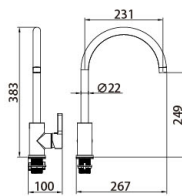

Sink Mixer
Main body: lead-free brass
Surface Finish: Brush
Handle: Zinc Alloy
Cartridge: National standard
Aerator: National standard