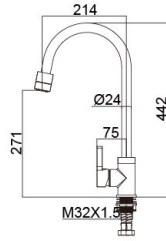

92 1043CP/CP.W

Sink Mixer
Main body: lead-free brass
Surface Finish: Chrome
Handle: Zinc Alloy
Cartridge: National standard
Aerator: National Standard(two-fuction)