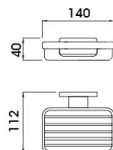

B4044CP

Soap Dish Holder
Surface Finish: Chrome