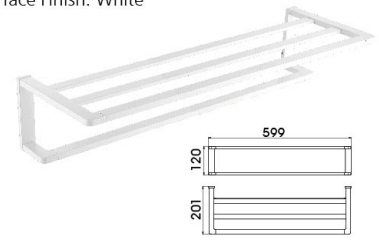

Single Towel Bar
Surface Finish: White

B1056BQ

Double Towel Bar
Surface Finish: White

B1057BQ

Towel Shelf
Surface Finish: White

B1058BQ

Towel Ring
Surface Finish: White

B2021BQ