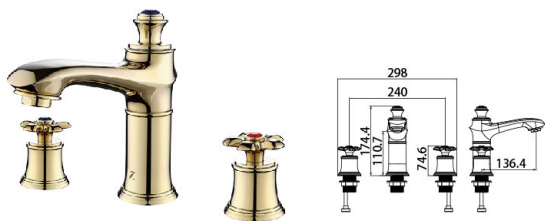

Basin/Bathtub Mixer

Stylish Personality

16 9007BJ