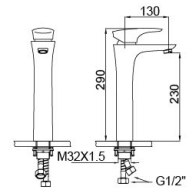

07 2013CP/CP.W

Basin Mixer
Main body: lead-free brass
Surface Finish: Chrome
Handle: Zinc Alloy
Cartridge: Sedal
Aerator: Neoperl