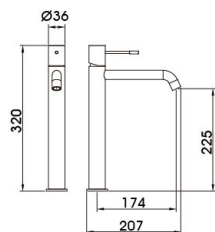

90 2126QH.W

Basin Mixer
Main body: lead-free brass
Surface Finish: Gunmetal gray
Handle: National standard brass
Cartridge: National standard
Aerator: Neoperl