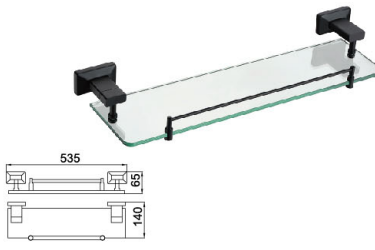

B1031YH

Double Towel Bar
Surface Finish: Matte black

B2014YH

Double Glass Shelf
Surface Finish: Matte black

B1032YH

Towel Shelf
Surface Finish: Matte black

B2013YH

Glass Shelf
Surface Finish: Matte black