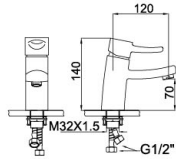

Basin mixer

Stylish Personality

90 2051CP

Basin Mixer
Main body: lead-free brass
Surface Finish: Chrome
Handle: Zinc Alloy
Cartridge: Sedal
Aerator: Neoperl