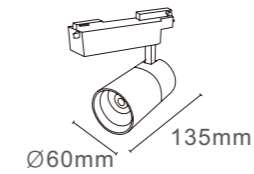

**MODEL :
XG-FFL-20W**