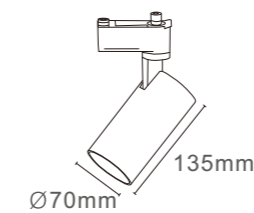

**MODEL :
XG-BH-20W**