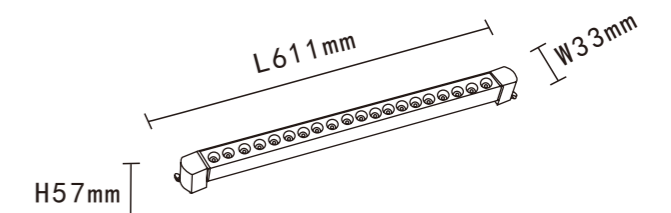

ITEM: GD001-20-40W