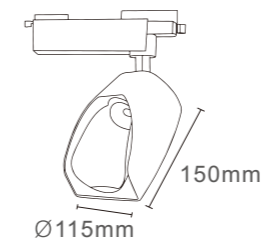

85-265V 50-60Hz	UGR≤6	LED	50000H Long Life
House icon	IP20	3000K Ra>80	4000K Ra>80
		6500K Ra>80	
OSRAM	SAN AN	CREE	BRIDGELUX

MODEL :
XG-DL-30W/35W