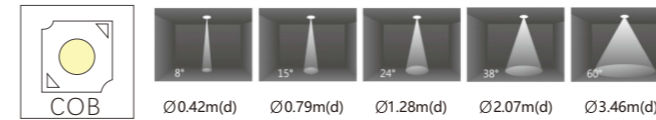

XG-GD003 SERIES

Ac100V-265V	UGR≤6	LED	50000H Long Life
Home icon	Grid icon	Grid icon	IP20
3CCT	3000K	4000K	6500K
OSRAM	SAN AN	CREE	BRIDGELUX
	BK	WH