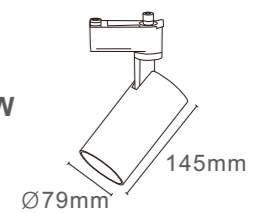

**MODEL :
XG-BH-30W**