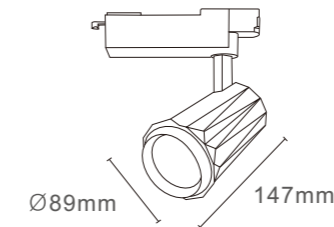

MODEL :
XG-DV-25W