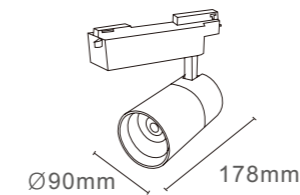

**MODEL :
XG-FFL-35W**