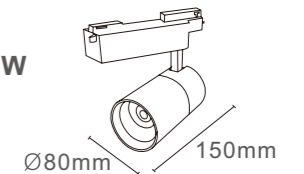

**MODEL :
XG-FFL-30W**