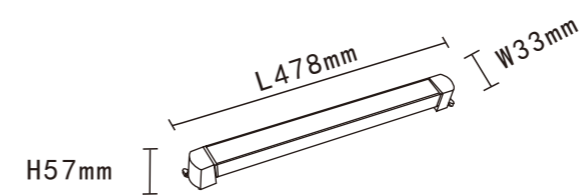

ITEM:
GD002-15-30W