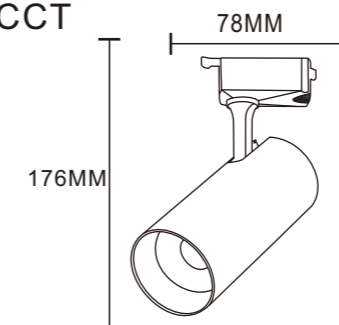

ITEM:
GD003-15-30W
24W-CCT