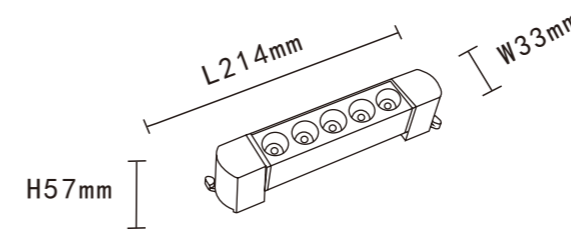

Ac100V-265V	UGR≤6	LED	50000H Long Life
IP20	3000K	4000K	6500K
OSRAM	SAN AN	CREE	BRIDGELUX
BK	WH		

ITEM: GD001-5-10W