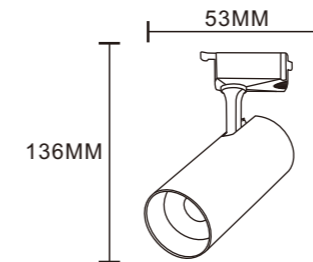

ITEM:
GD003-5-10W
10W-CCT