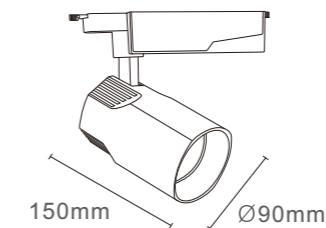

MODEL :
XG-DR-40W