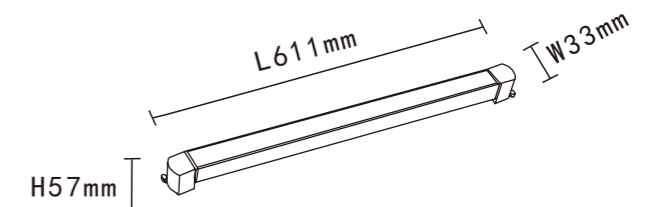

ITEM:
GD002-20-40W