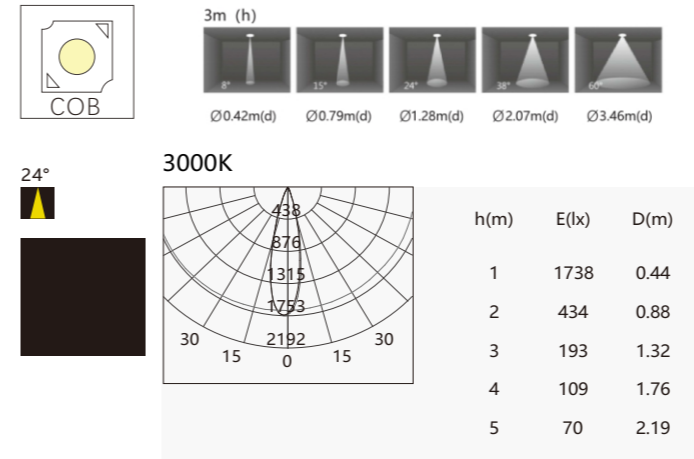

XG-GD001 SERIES