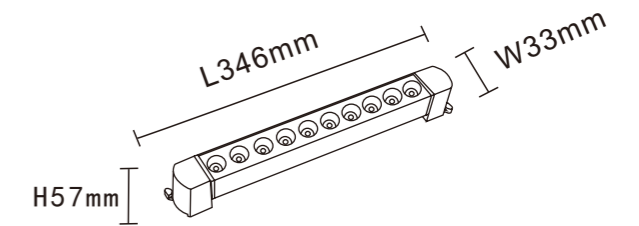

ITEM: GD001-10-20W