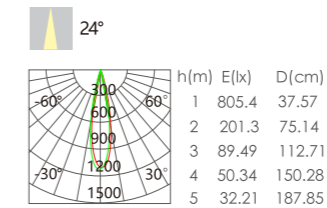

XG-DL SERIES