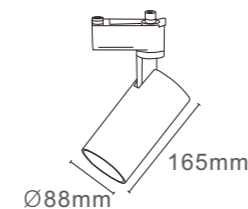

**MODEL :
XG-BH-40W**