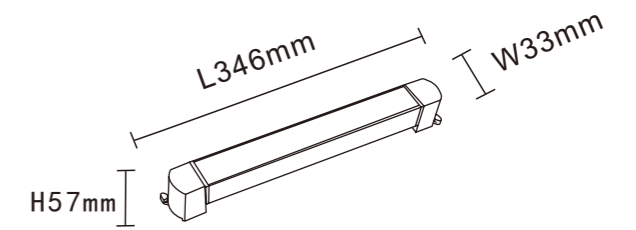

ITEM:
GD002-10-20W