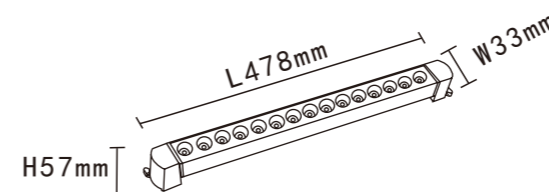

ITEM: GD001-15-30W