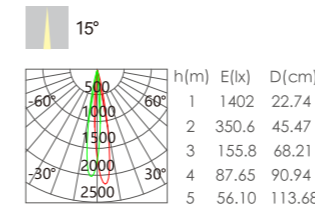

XG-DL SERIES