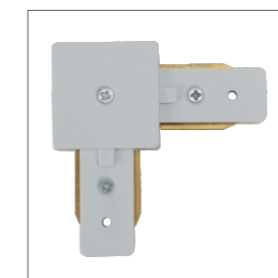

MODEL :
XG-022-2

L70*W33*H15mm

MATERIAL :
PVC+COPPER