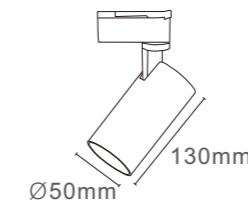

**MODEL :
XG-LS-10W**