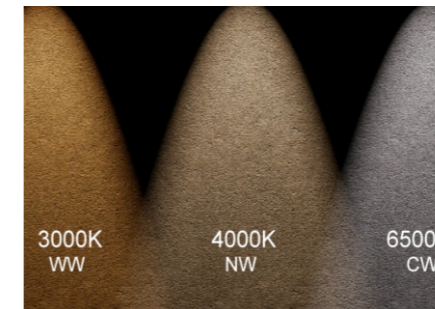

XG-GD003 SERIES

Ac100V-265V	UGR≤6	LED	50000H Long Life
Home icon	Grid icon	Grid icon	IP20
3CCT	3000K	4000K	6500K
OSRAM	SAN AN	CREE	BRIDGELUX
	BK	WH	

XG-GD003

TECHNICAL SPECIFICATIONS

Product Name :	Led Track Light
Power :	10W/20W/30W 10W-CCT/18W-CCT/24W-CCT
Color :	White / Black
Input :	AC85-265V , 50 /60 HZ
Temperature range :	-20-50°C
Light source :	COB
Lumen :	80-110LM/W
Colour Temperture :	3000K - 6500/CCT
Colour Rendering Index :	CRI>80
Beam angle :	120°
Power factor :	Pf>0.5 15° 24°36
Power efficiency :	92%
Housing material :	Aluminum
Cover material :	PC+Lens
Lighning protection :	1.5-4KV
Protection class :	Ip20

ITEM:
GD003-5-10W
10W-CCT

ITEM:
GD003-10-20W
18W-CCT

ITEM:
GD003-15-30W
24W-CCT