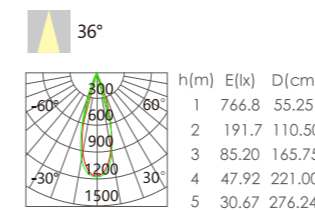

XG-DL SERIES