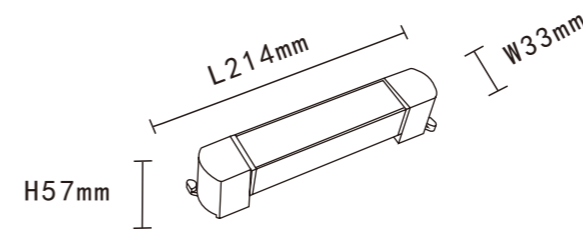

XG-GD002 SERIES

SMD

110°

12W

3000K

h(m)	E(lx)	D(m)
1	392	2.18
2	98	4.36
3	44	6.54
4	25	8.72
5	16	10.90

AC100V-265V	UGR≤6	LED	50000H Long Life
Home icon	IP20	3000K	4000K
OSRAM	SAN AN	CREE	BRIDGELUX
	BK	WH	

ITEM:
GD002-5-10W