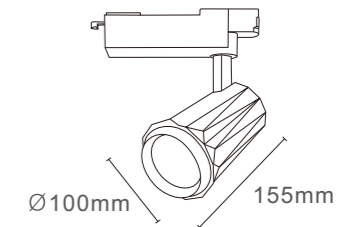

MODEL :
XG-DV-35W