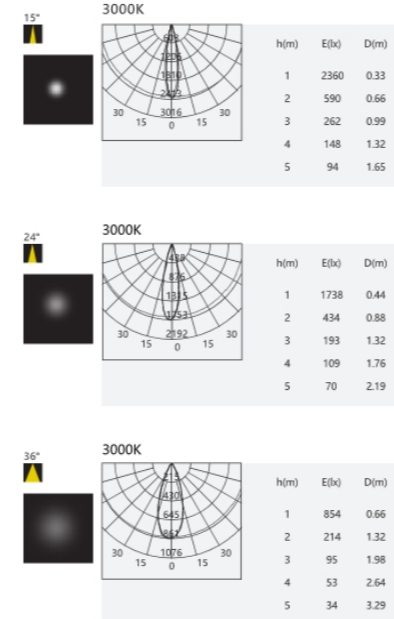

XG-GD003 SERIES

Ac100V-265V	UGR≤6	LED	50000H Long Life
Home icon	Grid icon	Grid icon	IP20
3CCT	3000K	4000K	6500K
OSRAM	SAN AN	CREE	BRIDGELUX
	BK	WH