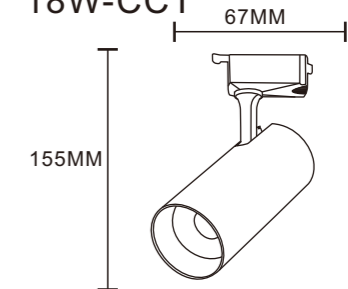

ITEM:
GD003-10-20W
18W-CCT