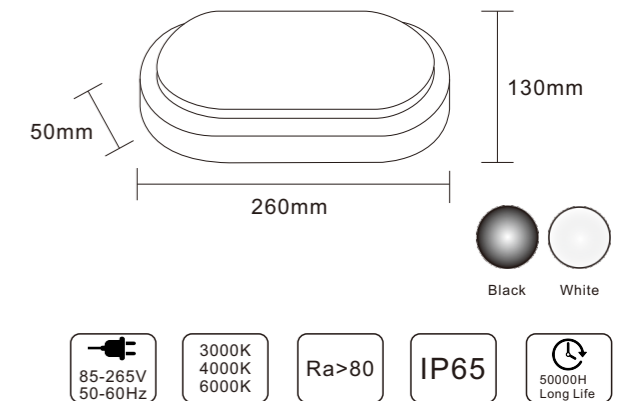

XG-903

Item No	Power	Size	Input	Lumen	Material
XG-903	24W	L260*W130*H50mm	AC 85-265V 50-60Hz	100LM/W	ABS+PS
	20W				
XG-904	15W	L220*W110*H50mm