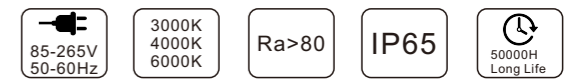

XG-401

Item No	Power	Size	Input	Lumen	Material
XG-401	24W	L260*W135*H67mm	AC 85-265V 50-60Hz	100LM/W	PP+PP