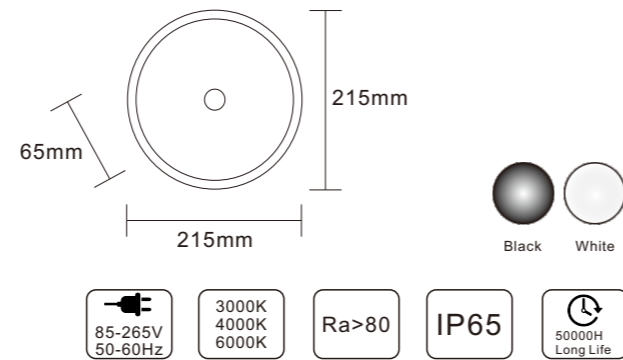

XG-SN01

Item No	Power	Size	Input	Lumen	Material
XG-SN01	24W	Ø 215*H65mm	AC 85-265V 50-60Hz	100LM/W	PP+PP
	16W	Ø 164*H63mm			

TECHNICAL SPECIFICATIONS

Product Name :	Moisture-proof lamps
Model no:	XGSN01/WZ01/WZ02
Power :	24W/20W/15W
Color :	White / Black
Input :	AC85-265V , 50 /60 HZ
Temperature range :	-20-50°C
Light source :	SMD2835
Lumen :	100 LM/W
Colour Temperture :	3000K - 6500K
Colour Rendering Index :	CRI>80
Beam angle :	120°
Power factor :	Pf>0.5 / Pf>0.9
Power efficiency :	92%
Housing material :	PP
Cover material :	PP
Lighning protection :	1.5-4KV
Sealing material :	Gule
Protection class :	Ip65