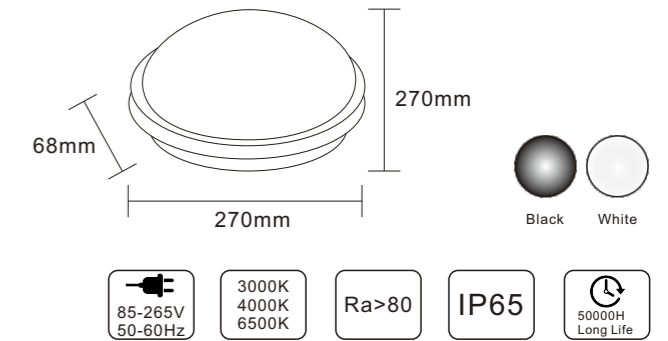

XG-301

Item No	Power	Size	Input	Lumen	Material
XG-301	24W+2W	L208*W178*H65mm	AC 85-265V 50-60Hz	100LM/W	PP+PP

TECHNICAL SPECIFICATIONS

Product Name :	Moisture-proof lamps
Model no:	XG-301
Power :	24W+2W
Color :	White / Black
Input :	AC85-265V , 50 /60 HZ
Temperature range :	-20-50°C
Light source :	SMD2835
Lumen :	100 LM/W
Colour Temperture :	3000K - 6500K
Colour Rendering Index :	CRI>80
Beam angle :	120°
Power factor :	Pf>0.5 / Pf>0.9
Power efficiency :	92%
Housing material :	PP
Cover material :	PP
Lighning protection :	1.5-4KV
Sealing material :	Gule
Protection class :	Ip65

XG-01

Item No	Power	Size	Input	Lumen	Material
XG-01	36W	∅ 270*H68mm	AC 85-265V 50-60Hz	100LM/W	PP+PP
	24W	∅ 215*H60mm			
	15W	∅ 164*H52mm			

TECHNICAL SPECIFICATIONS

Product Name :	Moisture-proof lamps
Model no:	XG-01/02
Power :	36W/24W/15W
Color :	White / Black
Input :	AC85-265V , 50 /60 HZ
Temperature range :	-20-50°C
Light source :	SMD2835
Lumen :	100 LM/W
Colour Temperture :	3000K - 6500K
Colour Rendering Index :	CRI>80
Beam angle :	120°
Power factor :	Pf>0.5 / Pf>0.9
Power efficiency :	92%
Housing material :	PP
Cover material :	PP
Lighning protection :	1.5-4KV
Sealing material :	Gule
Protection class :	Ip65