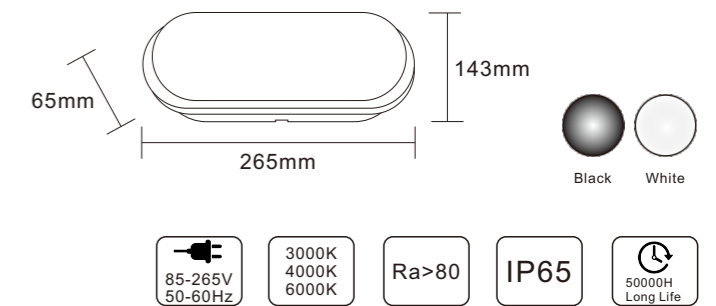

XG-02

Item No	Power	Size	Input	Lumen	Material
XG-02	24W	L265*W143*H65mm	AC 85-265V 50-60Hz	100LM/W	PP+PP
	15W	L210*W112*H55mm