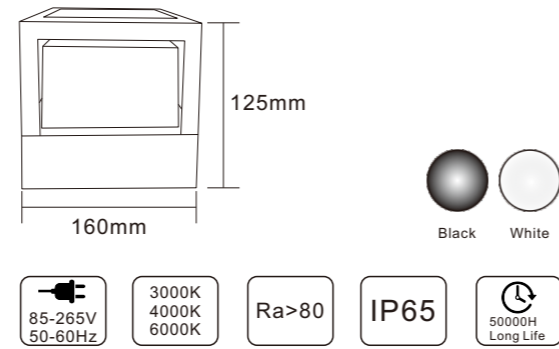

XG-920

Item No	Power	Size	Input	Lumen	Material
XG-920	12W	160*H135mm	AC 85-265V 50-60Hz	100LM/W	ABS+PS

TECHNICAL SPECIFICATIONS

Product Name :	LED Garden Light
Model no:	XG-920 / 930 / 940 / 950 / 960
Power :	12W
Color :	White / Black
Input :	AC85-265V , 50 / 60 HZ
Temperature range :	-20-50°C
Light source :	SMD2835
Lumen :	100 LM/W
Colour Temperture :	3000K - 6500K
Colour Rendering Index :	CRI>80
Beam angle :	120°
Power factor :	Pf>0.5 / Pf>0.9
Power efficiency :	92%
Housing material :	Plastic ABS
Cover material :	PS diffuser
Lighning protection :	1.5-4KV
Sealing material :	Gule
Protection class :	Ip65

XG-930

Item No	Power	Size	Input	Lumen	Material
XG-930	12W	∅ 168*H131mm	AC 85-265V 50-60Hz	100LM/W	ABS+PS

XG-940

Item No	Power	Size	Input	Lumen	Material
XG-940	12W	160*H125mm	AC 85-265V 50-60Hz	100LM/W	ABS+PS

XG-970

Item No	Power	Size	Input	Lumen	Material
XG-970	12W	∅168*H95mm	AC 85-265V 50-60Hz	100LM/W	ABS+PS

TECHNICAL SPECIFICATIONS

Product Name :	Moisture-proof lamps
Model no:	XG-901/902/903/904
Power :	24W/20W/15W
Color :	White / Black
Input :	AC85-265V , 50 /60 HZ
Temperature range :	-20-50°C
Light source :	SMD2835
Lumen :	100 LM/W
Colour Temperture :	3000K - 6500K
Colour Rendering Index :	CRI>80
Beam angle :	120°
Power factor :	Pf>0.5 / Pf>0.9
Power efficiency :	92%
Housing material :	Plastic ABS
Cover material :	PS diffuser
Lighning protection :	1.5-4KV
Sealing material :	Gule
Protection class :	Ip65