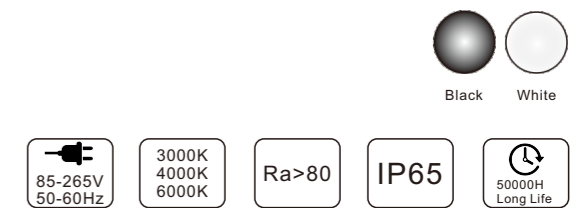

XG-603

Item No	Power	Size	Input	Lumen	Material
XG-603	24W	L270*W135*H85mm	AC 85-265V 50-60Hz	100LM/W	PP+PP