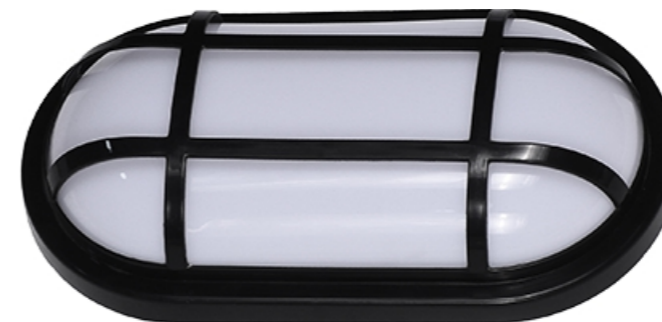

XG-WZ02

Item No	Power	Size	Input	Lumen	Material
XG-WZ02	20W	L265*W143*H75mm	AC 85-265V 50-60Hz	100LM/W	PP+PP
	15W	L210*W112*H63mm