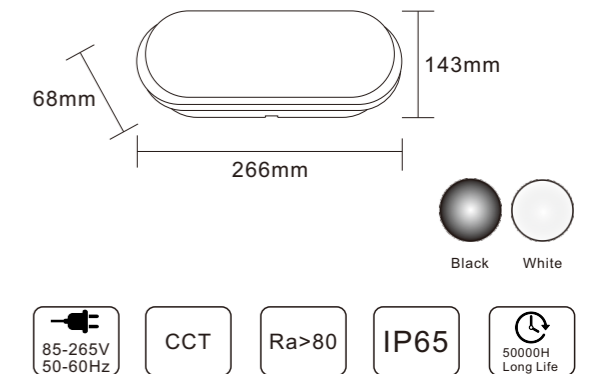

XG-702

Item No	Power	Size	Input	Lumen	Material
XG-702	24W+24W	L266*W143*H68mm	AC 85-265V 50-60Hz	100LM/W	PP+PS