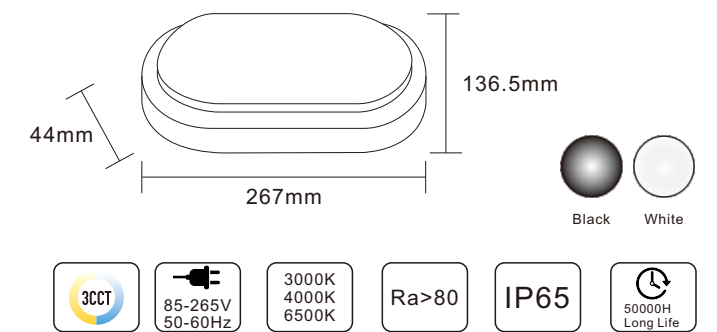

XG-906

Item No	Power	Size	Input	Lumen	Material
XG-907	24W	L267*W136.5*H44mm	AC 85-265V 50-60Hz	100LM/W	ABS+PS
XG-906					ABS+PS