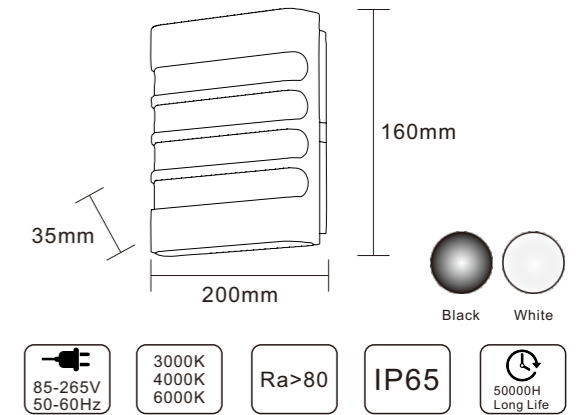

XG-607

Item No	Power	Size	Input	Lumen	Material
XG-607	24W	L244*W128*H97mm	AC 85-265V 50-60Hz	100LM/W	PP+PP

XG-501

Item No	Power	Size	Input	Lumen	Material
XG-501	24W	L200*W160*H35mm	AC 85-265V 50-60Hz	100LM/W	PP+PP

XG-502

Item No	Power	Size	Input	Lumen	Material
XG-502	24W	L200*W160*H35mm	AC 85-265V 50-60Hz	100LM/W	PP+PP

TECHNICAL SPECIFICATIONS

Product Name :	Moisture-proof lamps
Model no:	XG-501/502/503/504/505/506/507
Power :	24W
Color :	White / Black
Input :	AC85-265V , 50 /60 HZ
Temperature range :	-20-50°C
Light source :	SMD2835
Lumen :	100 LM/W
Colour Temperture :	3000K - 6500K
Colour Rendering Index :	CRI>80
Beam angle :	120°
Power factor :	Pf>0.5 / Pf>0.9
Power efficiency :	92%
Housing material :	PP
Cover material :	PP
Lighning protection :	1.5-4KV
Sealing material :	Gule
Protection class :	Ip65