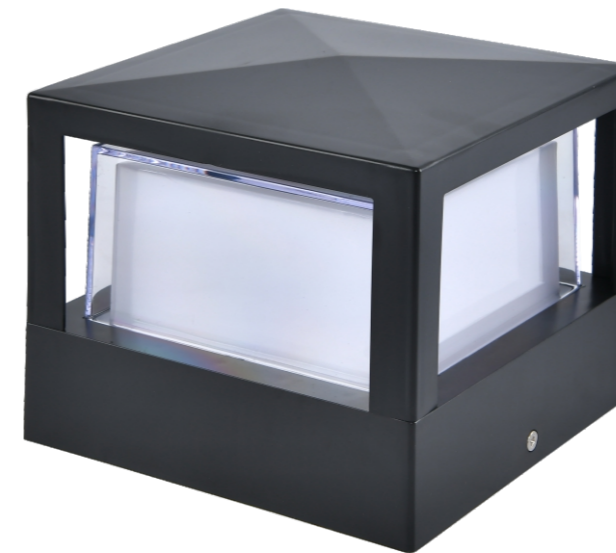

XG-920

Item No	Power	Size	Input	Lumen	Material
XG-920	12W	160*H135mm	AC 85-265V 50-60Hz	100LM/W	ABS+PS

TECHNICAL SPECIFICATIONS

Product Name :	LED Garden Light
Model no:	XG-920 / 930 / 940 / 950 / 960
Power :	12W
Color :	White / Black
Input :	AC85-265V , 50 / 60 HZ
Temperature range :	-20-50°C
Light source :	SMD2835
Lumen :	100 LM/W
Colour Temperture :	3000K - 6500K
Colour Rendering Index :	CRI>80
Beam angle :	120°
Power factor :	Pf>0.5 / Pf>0.9
Power efficiency :	92%
Housing material :	Plastic ABS
Cover material :	PS diffuser
Lighning protection :	1.5-4KV
Sealing material :	Gule
Protection class :	Ip65

XG-970

Item No	Power	Size	Input	Lumen	Material
XG-970	12W	∅168*H95mm	AC 85-265V 50-60Hz	100LM/W	ABS+PS

TECHNICAL SPECIFICATIONS

Product Name :	Moisture-proof lamps
Model no:	XG-901/902/903/904
Power :	24W/20W/15W
Color :	White / Black
Input :	AC85-265V , 50 /60 HZ
Temperature range :	-20-50°C
Light source :	SMD2835
Lumen :	100 LM/W
Colour Temperture :	3000K - 6500K
Colour Rendering Index :	CRI>80
Beam angle :	120°
Power factor :	Pf>0.5 / Pf>0.9
Power efficiency :	92%
Housing material :	Plastic ABS
Cover material :	PS diffuser
Lighning protection :	1.5-4KV
Sealing material :	Gule
Protection class :	Ip65

XG-801

Item No	Power	Size	Input	Lumen	Material
XG-801	24W	∅ 214*H43mm	AC 85-265V 50-60Hz	100LM/W	PP+PP
XG-803	16W	∅ 170*H43mm			

TECHNICAL SPECIFICATIONS

Product Name :	Moisture-proof lamps
Model no:	XG-801/802/SN801/SN803
Power :	24W/20W/16W
Color :	White / Black
Input :	AC85-265V , 50 /60 HZ
Temperature range :	-20-50°C
Light source :	SMD2835
Lumen :	100 LM/W
Colour Temperture :	3000K - 6500K
Colour Rendering Index :	CRI>80
Beam angle :	120°
Power factor :	Pf>0.5 / Pf>0.9
Power efficiency :	92%
Housing material :	PP
Cover material :	PP
Lighning protection :	1.5-4KV
Sealing material :	Gule
Protection class :	Ip65