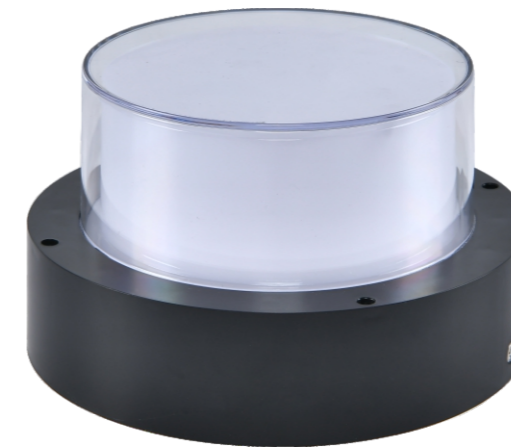

XG-920

Item No	Power	Size	Input	Lumen	Material
XG-920	12W	160*H135mm	AC 85-265V 50-60Hz	100LM/W	ABS+PS

TECHNICAL SPECIFICATIONS

Product Name :	LED Garden Light
Model no:	XG-920 / 930 / 940 / 950 / 960
Power :	12W
Color :	White / Black
Input :	AC85-265V , 50 / 60 HZ
Temperature range :	-20-50°C
Light source :	SMD2835
Lumen :	100 LM/W
Colour Temperture :	3000K - 6500K
Colour Rendering Index :	CRI>80
Beam angle :	120°
Power factor :	Pf>0.5 / Pf>0.9
Power efficiency :	92%
Housing material :	Plastic ABS
Cover material :	PS diffuser
Lighning protection :	1.5-4KV
Sealing material :	Gule
Protection class :	Ip65

XG-970

Item No	Power	Size	Input	Lumen	Material
XG-970	12W	∅168*H95mm	AC 85-265V 50-60Hz	100LM/W	ABS+PS

TECHNICAL SPECIFICATIONS

Product Name :	Moisture-proof lamps
Model no:	XG-901/902/903/904
Power :	24W/20W/15W
Color :	White / Black
Input :	AC85-265V , 50 /60 HZ
Temperature range :	-20-50°C
Light source :	SMD2835
Lumen :	100 LM/W
Colour Temperture :	3000K - 6500K
Colour Rendering Index :	CRI>80
Beam angle :	120°
Power factor :	Pf>0.5 / Pf>0.9
Power efficiency :	92%
Housing material :	Plastic ABS
Cover material :	PS diffuser
Lighning protection :	1.5-4KV
Sealing material :	Gule
Protection class :	Ip65

XG-801

Item No	Power	Size	Input	Lumen	Material
XG-801	24W	∅ 214*H43mm	AC 85-265V 50-60Hz	100LM/W	PP+PP
XG-803	16W	∅ 170*H43mm			

TECHNICAL SPECIFICATIONS

Product Name :	Moisture-proof lamps
Model no:	XG-801/802/SN801/SN803
Power :	24W/20W/16W
Color :	White / Black
Input :	AC85-265V , 50 /60 HZ
Temperature range :	-20-50°C
Light source :	SMD2835
Lumen :	100 LM/W
Colour Temperture :	3000K - 6500K
Colour Rendering Index :	CRI>80
Beam angle :	120°
Power factor :	Pf>0.5 / Pf>0.9
Power efficiency :	92%
Housing material :	PP
Cover material :	PP
Lighning protection :	1.5-4KV
Sealing material :	Gule
Protection class :	Ip65