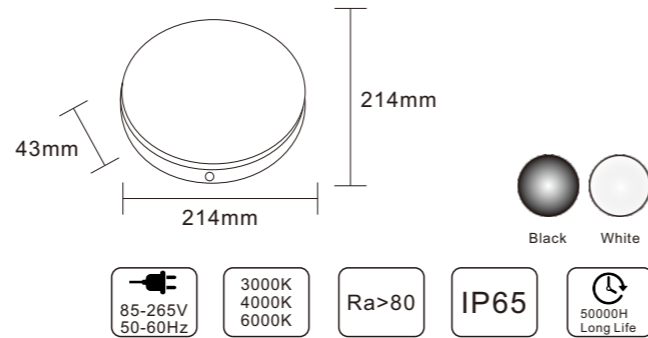

XG-970

Item No	Power	Size	Input	Lumen	Material
XG-970	12W	∅168*H95mm	AC 85-265V 50-60Hz	100LM/W	ABS+PS

TECHNICAL SPECIFICATIONS

Product Name :	Moisture-proof lamps
Model no:	XG-901/902/903/904
Power :	24W/20W/15W
Color :	White / Black
Input :	AC85-265V , 50 /60 HZ
Temperature range :	-20-50°C
Light source :	SMD2835
Lumen :	100 LM/W
Colour Temperture :	3000K - 6500K
Colour Rendering Index :	CRI>80
Beam angle :	120°
Power factor :	Pf>0.5 / Pf>0.9
Power efficiency :	92%
Housing material :	Plastic ABS
Cover material :	PS diffuser
Lighning protection :	1.5-4KV
Sealing material :	Gule
Protection class :	Ip65

XG-901

Item No	Power	Size	Input	Lumen	Material
XG-901	24W	Ø 215*H50mm	AC 85-265V 50-60Hz	100LM/W	ABS+PS
XG-902	15W	Ø 170*H50mm			

XG-903

Item No	Power	Size	Input	Lumen	Material
XG-903	24W	L260*W130*H50mm	AC 85-265V 50-60Hz	100LM/W	ABS+PS
	20W				
XG-904	15W	L220*W110*H50mm			

XG-801

Item No	Power	Size	Input	Lumen	Material
XG-801	24W	∅ 214*H43mm	AC 85-265V 50-60Hz	100LM/W	PP+PP
XG-803	16W	∅ 170*H43mm			

TECHNICAL SPECIFICATIONS

Product Name :	Moisture-proof lamps
Model no:	XG-801/802/SN801/SN803
Power :	24W/20W/16W
Color :	White / Black
Input :	AC85-265V , 50 /60 HZ
Temperature range :	-20-50°C
Light source :	SMD2835
Lumen :	100 LM/W
Colour Temperture :	3000K - 6500K
Colour Rendering Index :	CRI>80
Beam angle :	120°
Power factor :	Pf>0.5 / Pf>0.9
Power efficiency :	92%
Housing material :	PP
Cover material :	PP
Lighning protection :	1.5-4KV
Sealing material :	Gule
Protection class :	Ip65