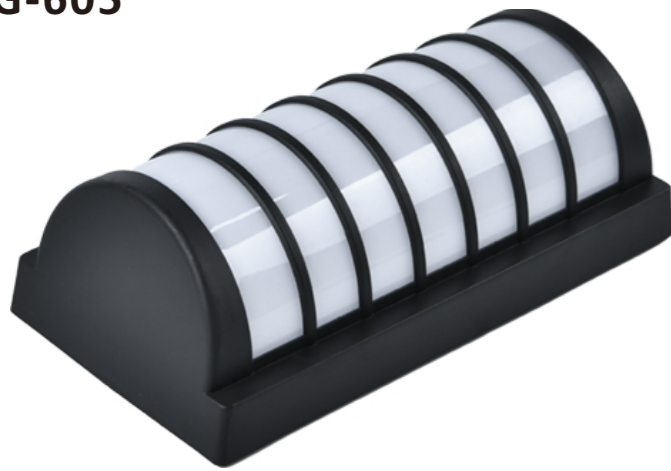

XG-605

Item No	Power	Size	Input	Lumen	Material
XG-605	24W	L270*W135*H85mm	AC 85-265V 50-60Hz	100LM/W	PP+PP