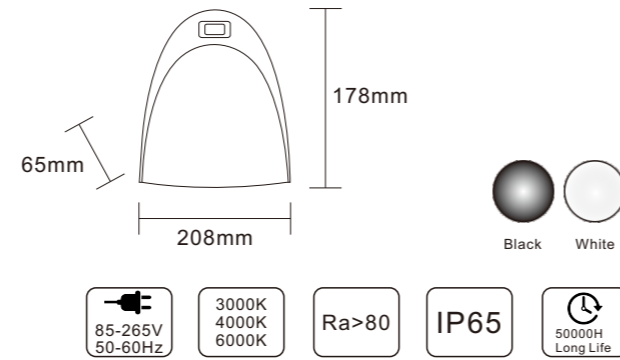

XG-301

Item No	Power	Size	Input	Lumen	Material
XG-301	24W+2W	L208*W178*H65mm	AC 85-265V 50-60Hz	100LM/W	PP+PP

TECHNICAL SPECIFICATIONS

Product Name :	Moisture-proof lamps
Model no:	XG-301
Power :	24W+2W
Color :	White / Black
Input :	AC85-265V , 50 /60 HZ
Temperature range :	-20-50°C
Light source :	SMD2835
Lumen :	100 LM/W
Colour Temperture :	3000K - 6500K
Colour Rendering Index :	CRI>80
Beam angle :	120°
Power factor :	Pf>0.5 / Pf>0.9
Power efficiency :	92%
Housing material :	PP
Cover material :	PP
Lighning protection :	1.5-4KV
Sealing material :	Gule
Protection class :	Ip65