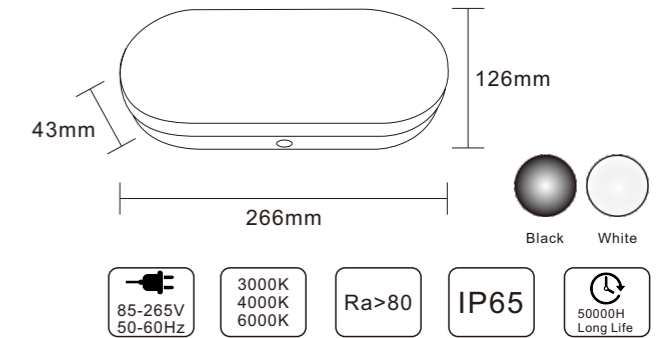

XG-970

Item No	Power	Size	Input	Lumen	Material
XG-970	12W	∅168*H95mm	AC 85-265V 50-60Hz	100LM/W	ABS+PS

TECHNICAL SPECIFICATIONS

Product Name :	Moisture-proof lamps
Model no:	XG-901/902/903/904
Power :	24W/20W/15W
Color :	White / Black
Input :	AC85-265V , 50 /60 HZ
Temperature range :	-20-50°C
Light source :	SMD2835
Lumen :	100 LM/W
Colour Temperture :	3000K - 6500K
Colour Rendering Index :	CRI>80
Beam angle :	120°
Power factor :	Pf>0.5 / Pf>0.9
Power efficiency :	92%
Housing material :	Plastic ABS
Cover material :	PS diffuser
Lighning protection :	1.5-4KV
Sealing material :	Gule
Protection class :	Ip65

XG-901

Item No	Power	Size	Input	Lumen	Material
XG-901	24W	Ø 215*H50mm	AC 85-265V 50-60Hz	100LM/W	ABS+PS
XG-902	15W	Ø 170*H50mm			

XG-903

Item No	Power	Size	Input	Lumen	Material
XG-903	24W	L260*W130*H50mm	AC 85-265V 50-60Hz	100LM/W	ABS+PS
	20W				
XG-904	15W	L220*W110*H50mm			

XG-801

Item No	Power	Size	Input	Lumen	Material
XG-801	24W	∅ 214*H43mm	AC 85-265V 50-60Hz	100LM/W	PP+PP
XG-803	16W	∅ 170*H43mm			

TECHNICAL SPECIFICATIONS

Product Name :	Moisture-proof lamps
Model no:	XG-801/802/SN801/SN803
Power :	24W/20W/16W
Color :	White / Black
Input :	AC85-265V , 50 /60 HZ
Temperature range :	-20-50°C
Light source :	SMD2835
Lumen :	100 LM/W
Colour Temperture :	3000K - 6500K
Colour Rendering Index :	CRI>80
Beam angle :	120°
Power factor :	Pf>0.5 / Pf>0.9
Power efficiency :	92%
Housing material :	PP
Cover material :	PP
Lighning protection :	1.5-4KV
Sealing material :	Gule
Protection class :	Ip65

XG-802

Item No	Power	Size	Input	Lumen	Material
XG-802	24W	L266*W126*H43mm	AC 85-265V 50-60Hz	100LM/W	PP+PP

XG-SN801

Item No	Power	Size	Input	Lumen	Material
XG-SN801	20W	∅ 214*H43mm	AC 85-265V 50-60Hz	100LM/W	PP+PP
XG-SN803	16W	∅ 170*H43mm			