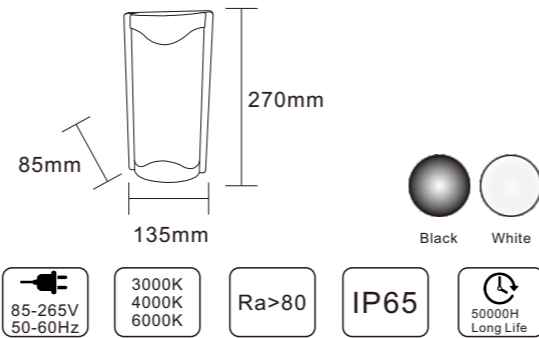

XG-601

Item No	Power	Size	Input	Lumen	Material
XG-601	24W	L270*W135*H85mm	AC 85-265V 50-60Hz	100LM/W	PP+PP