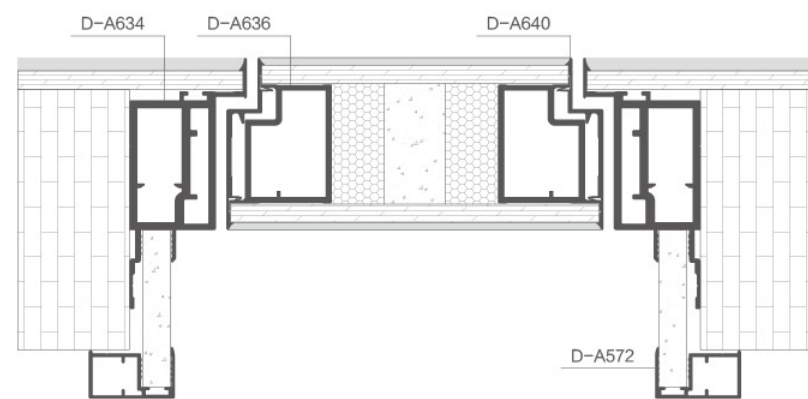

D-A470H/ 扣板

T: 1.0mm G: 0.591kg/m

50 NEW SYSTEM (GREY - 6MM CALCIUM SILICATE BOARD)

50 新系统 (批灰款 · 6mm 硅酸钙板)

我们在重视您舒适度的满足的同时，
也在努力创造视觉的经典。宁静，和谐，温暖，自然.....

While we value the satisfaction of your comfort,
we also strive to create visual classics. Peace, harmony, warmth and nature