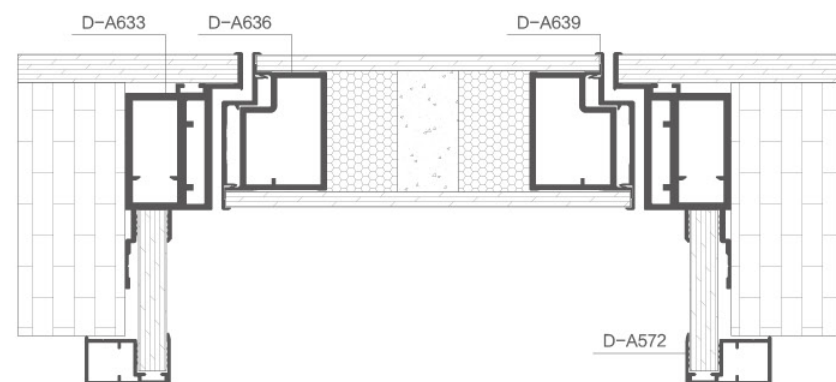

50 NEW SYSTEM (FLAT OUTSIDE, OPEN INSIDE 5MM PLATE - 3.0 WALL THICKNESS)

50 新系统 (外平内开 5mm 板 · 3.0 壁厚)

有精致也有朴实, 有随意更有匠心,
感受性和理性的完美结合, 休闲与实用的高度一致,
我们要告诉您的是: 让平凡的生活多姿多彩。

A perfect combination of sensibility and rationality,
a high degree of consistency between leisure and practicality,
what we want to tell you is: to make ordinary life colourful.

五金配置: 三维合页, 四孔明合页, 磁吸锁具。