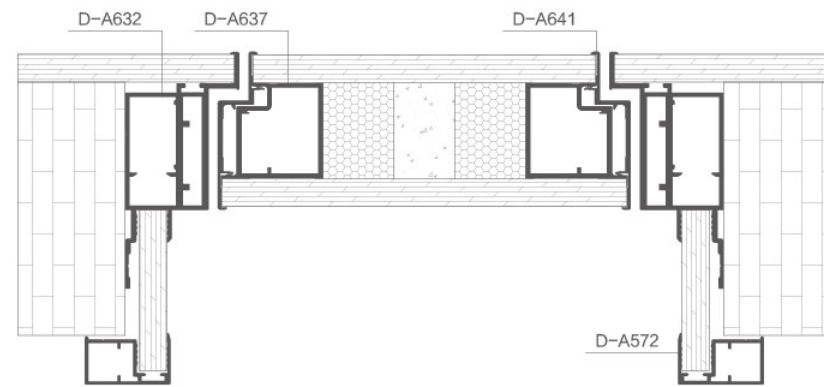

T: 1.4mm G: 0.249kg/m

D-A631/ 防尘下横盖板

T: 1.2mm G: 0.369kg/m

50 NEW SYSTEM (FLAT OUTSIDE, OPEN INSIDE 9MM BOARD)

50 新系统 (外平内开 9mm 板)

兼顾了实用性与舒适性,独特的、人性化的结构使人完全沉醉于休闲与娱乐时光而没有丝毫疲惫。

Combining practicality and comfort, the unique, user-friendly structure allows one to completely indulge in leisure and entertainment time without the slightest hint of fatigue.