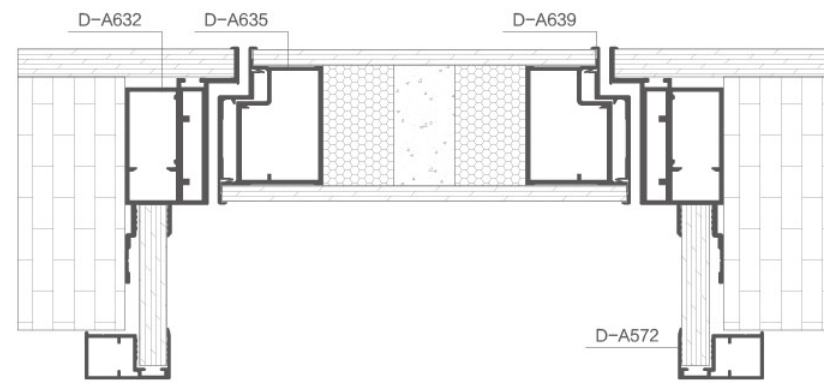

50 NEW SYSTEM (FLAT OUTSIDE, OPEN INSIDE 5MM PANELS)
50 新系统 (外平内开 5mm 板)

在都市生活的紧张、喧嚣中，
我们太需要一块宁静的小天地来澄清心灵了，
有时候，就是需要那样一种朴实——透露着理性与静思的生活态度。

In the midst of the tension and hustle and bustle of city life,
we so need a little piece of peace and quiet to clear our minds. Sometimes,
it's that kind of simplicity that is needed - an attitude to life
that reveals reason and meditation.

五金配置: 三维合页, 四孔明合页, 磁吸锁具。