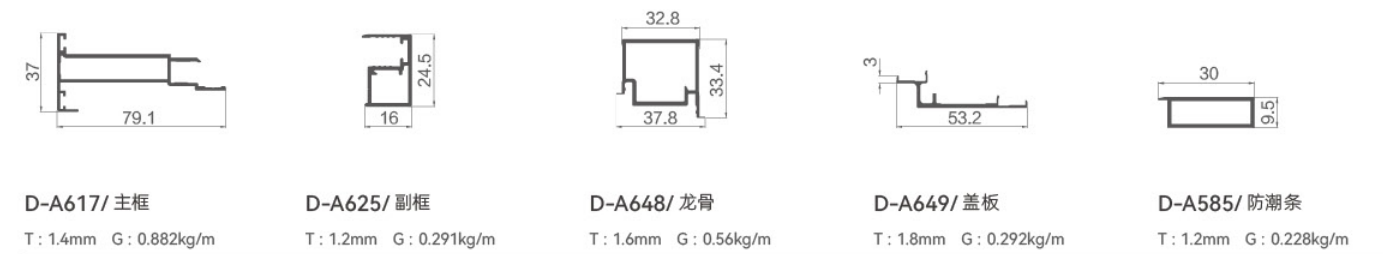

SERIES 45 (NEW FLAT OUTSIDE AND OPEN INSIDE 9MM PANELS)
45 系列 (新款外平内开 9mm 板)

提高生活的素质和品味，
为现代生活缔造一个舒适恬静的居住环境，用宁静、诗意
点缀生活，彰显时代而不缺内涵的家居气息，给您温馨家的感觉。

To improve the quality and taste of life, to create a comfortable and quiet living environment
for modern life, decorate life with tranquility and poetry, highlight the times but not lack of
connotation of the home atmosphere, to give you a warm feeling of home.

五金配置: 偏轴明合页, 侧隐合页, 磁吸锁具。