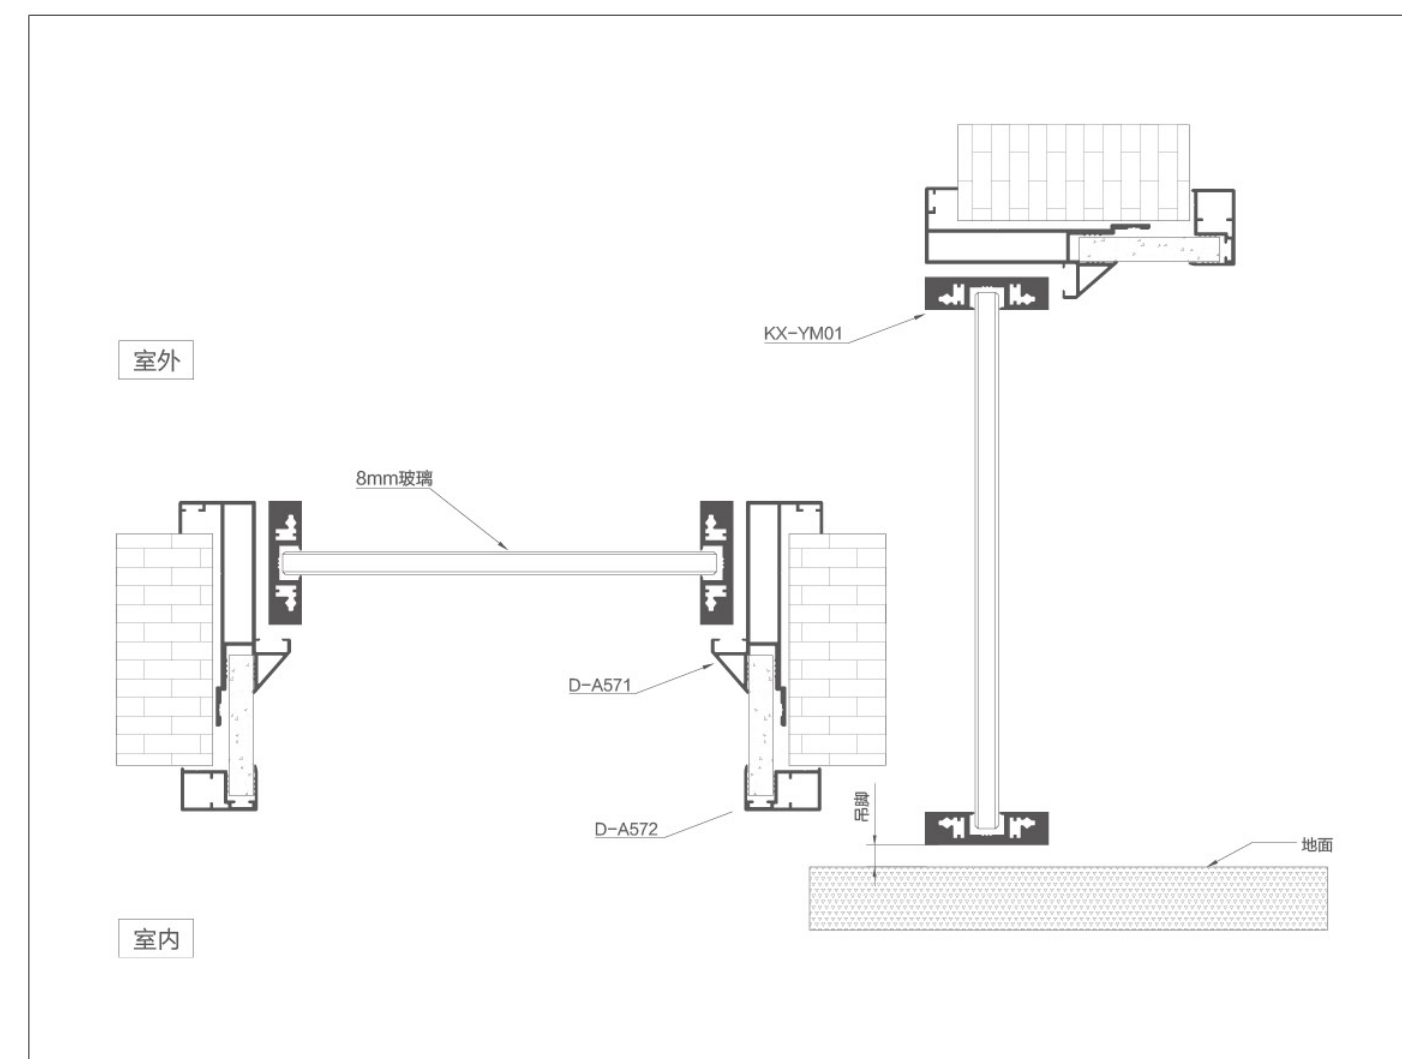

二维隐形门合页

可调新极窄合页 (二维)

Flat glass door
双包平面玻璃门

Flat glass door
双包平面玻璃门

KX MINIMALIST STYLE DOOR FRAME

我们一直用艺术思索生活的更深层面，让产品具有艺术性的同时，能更多的体现人性关怀。给您最可靠、最安心的呵护。

We have been thinking about the deeper aspects of life with art, while making the products artistic, it can reflect more human care. To give you the most reliable and safest care.