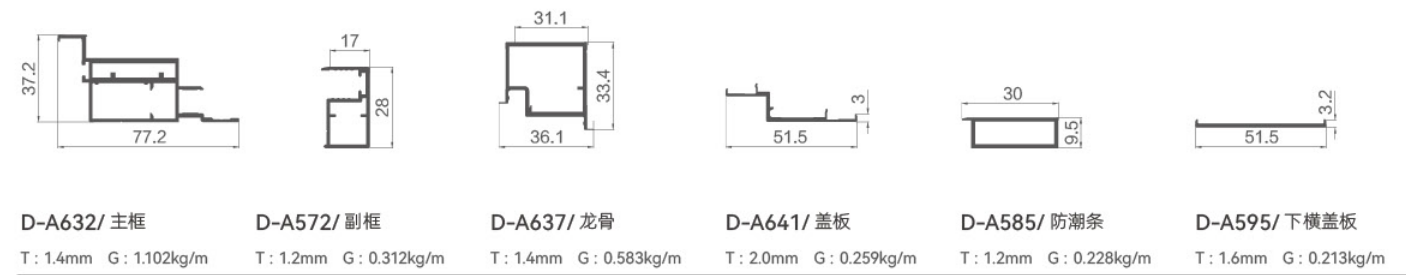

50 NEW SYSTEM (FLAT OUTSIDE, OPEN INSIDE 9MM BOARD)

50 新系统 (外平内开 9mm 板)

兼顾了实用性与舒适性,独特的、人性化的结构使人完全沉醉于休闲与娱乐时光而没有丝毫疲惫。

Combining practicality and comfort, the unique, user-friendly structure allows one to completely indulge in leisure and entertainment time without the slightest hint of fatigue.