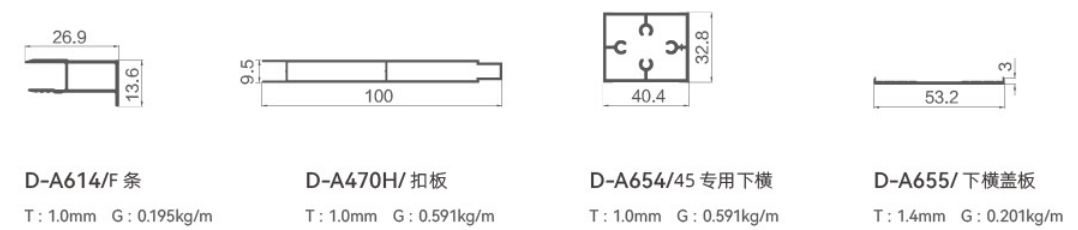

SERIES 45 (NEW FLAT OUTSIDE AND OPEN INSIDE 9MM PANELS)
45 系列 (新款外平内开 9mm 板)

提高生活的素质和品味，
为现代生活缔造一个舒适恬静的居住环境，用宁静、诗意
点缀生活，彰显时代而不缺内涵的家居气息，给您温馨家的感觉。

To improve the quality and taste of life, to create a comfortable and quiet living environment
for modern life, decorate life with tranquility and poetry, highlight the times but not lack of
connotation of the home atmosphere, to give you a warm feeling of home.

五金配置: 偏轴明合页, 侧隐合页, 磁吸锁具。