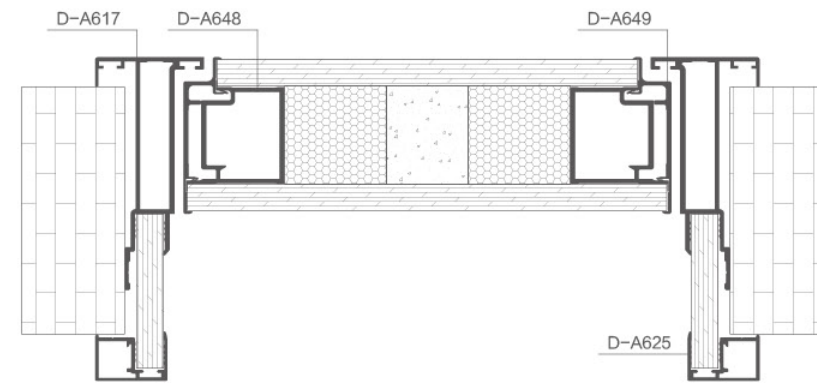

五金配置：偏轴明合页，侧隐合页。

SERIES 45 (NEW FLAT OUTSIDE AND OPEN INSIDE 9MM PANELS)
45 系列 (新款外平内开 9mm 板)

提高生活的素质和品味，
为现代生活缔造一个舒适恬静的居住环境，用宁静、诗意
点缀生活，彰显时代而不缺内涵的家居气息，给您温馨家的感觉。

To improve the quality and taste of life, to create a comfortable and quiet living environment
for modern life, decorate life with tranquility and poetry, highlight the times but not lack of
connotation of the home atmosphere, to give you a warm feeling of home.