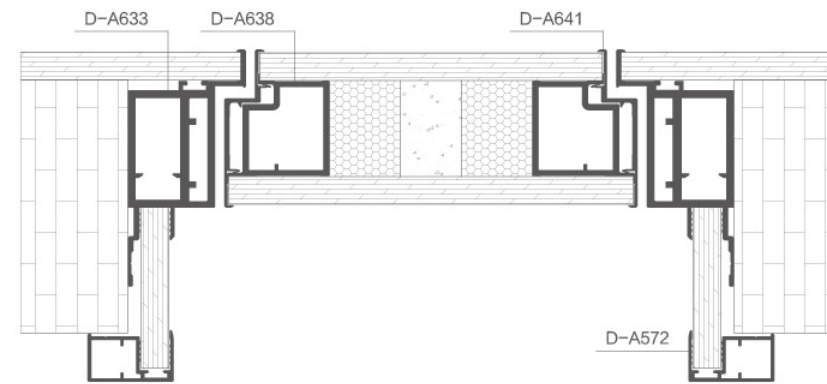

50 NEW SYSTEM (FLAT OUTSIDE, OPEN INSIDE 9MM PLATE)

50 新系统 (外平内开 9mm 板 · 3.0 壁厚)

五金配置: 三维合页, 磁吸锁具。

T: 3.0mm G: 1.443kg/m

T: 1.2mm G: 0.312kg/m

T: 2.0mm G: 0.636kg/m

T: 2.0mm G: 0.259kg/m

T: 1.2mm G: 0.228kg/m

T: 1.6mm G: 0.213kg/m

T: 1.5mm G: 0.758kg/m

T: 1.0mm G: 0.195kg/m

T: 1.8mm G: 0.332kg/m

T: 1.6mm G: 0.25kg/m

T: 1.0mm G: 0.591kg/m