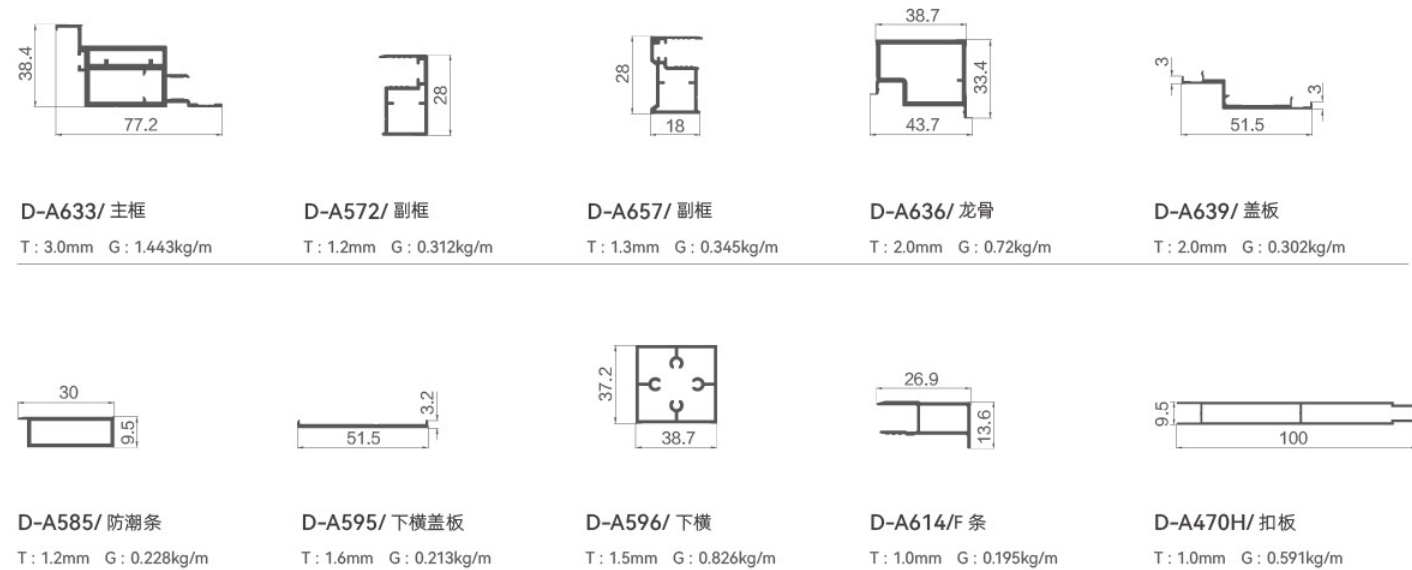

50 NEW SYSTEM (FLAT OUTSIDE, OPEN INSIDE 5MM PLATE - 3.0 WALL THICKNESS)

50 新系统 (外平内开 5mm 板 · 3.0 壁厚)

有精致也有朴实, 有随意更有匠心,
感受性和理性的完美结合, 休闲与实用的高度一致,
我们要告诉您的是: 让平凡的生活多姿多彩。

A perfect combination of sensibility and rationality,
a high degree of consistency between leisure and practicality,
what we want to tell you is: to make ordinary life colourful.

五金配置: 三维合页, 四孔明合页, 磁吸锁具。