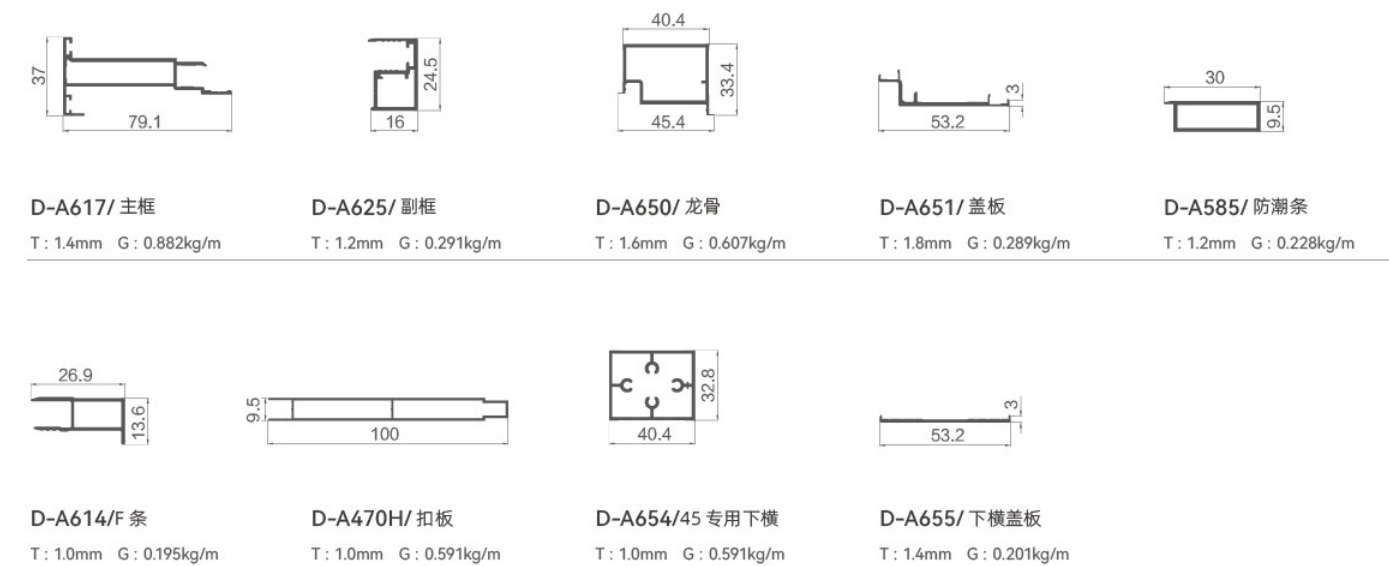

45 SYSTEM (NEW FLAT OUTSIDE AND OPEN INSIDE 5MM PANELS)
45 系统 (新款外平内开 5mm 板)

在亘古的空间与飞逝的时光中留住我们每个人的坚持。
对生命的热爱，对自然的珍惜，
使我们更懂得把握我们手中紧握的那一段时光。

In the space and time of the past, we have to hold on to what each
of us has to offer. The love of life and the appreciation of nature make us more
aware of the time we hold in our hands.

五金配置：偏轴明合页，侧隐合页。