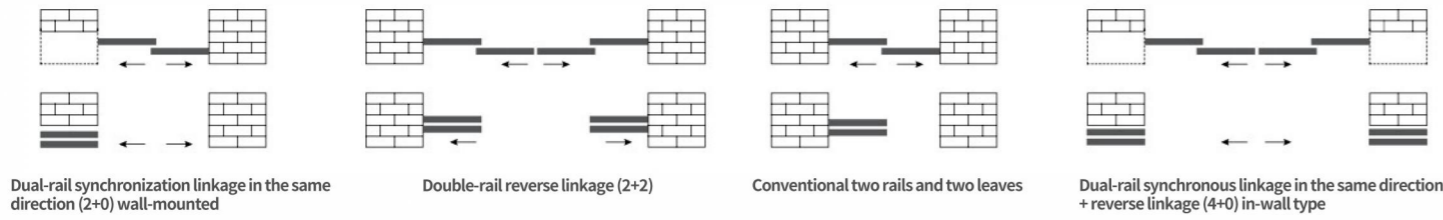

Dual-rail opening method