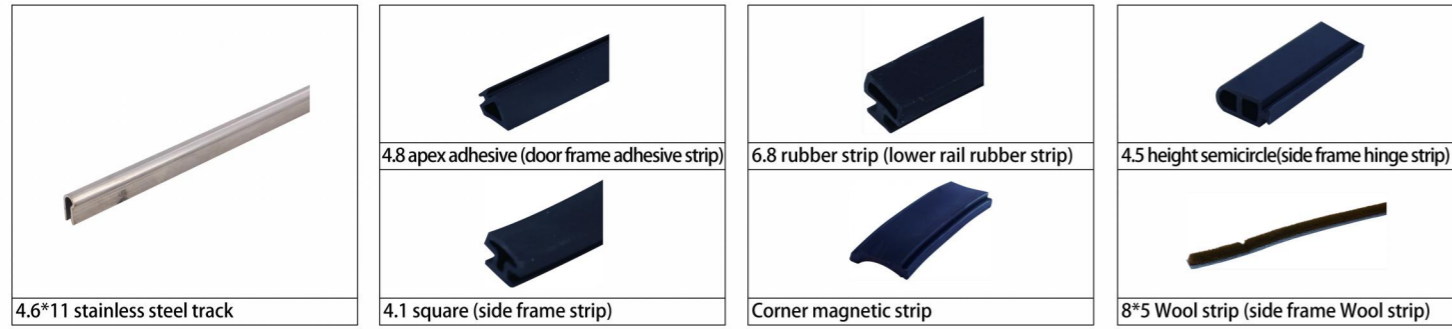

Folding doors Type 45 Series(Special accessories)

Center fold doors Type 45 Series(Special accessories)