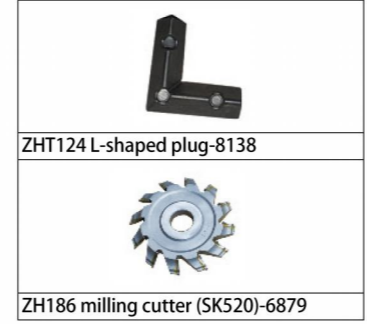

Type B 45 x 06 swing door (special accessories)

Vintage door

SK478 special accessories

SK520 special accessories

Universal accessories

Type C 45 x 21 swing door (special accessories)

Type E Boloni swing door (special accessories)