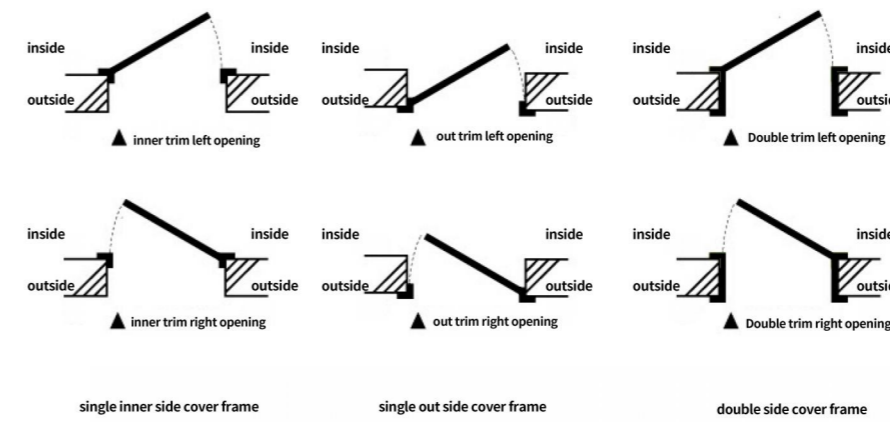

SK569 solid optical angle code-6828	SK569 swing door lock (45 solid)-6845	Solid swing door air hinge door leaf base-7248	Glue-free 8cm glass strip 24m-5787 Type B glue-free 5cm glass strip 2.4m-5788

A, B, C, D, E, F swing doors (universal accessories)

Aluminum corner code (56.614 high + 31 small head)-5925	D-A541-542 outer frame corner code (15.5X40)-7356	548H ultra-narrow side frame corner code (9X12)-7458	45 ultra-narrow outframe corner code (12.5X49.5)-7476
Extremely narrow swing door fixed center column corner code-5145	45 narrow no distinction between left and right air hinge -7524 (with two corner codes)	(DA556) Ultra-narrow 45air hinge-7536 (with two corner codes)	Swing door air hinge-5922
Ecological door external hinge-6216	Strapless swing door packing plastic corner protectors -7956	(Covered) 5.4 sponge leather strip-7043	Latch-5170
Corner piece with screws (14.6*1.8)-1620	5.4 door frame leather strip (new)-5463		

A-530 flat lock box spacer-7192	A-530 flat lock box - 7195	Ultra-narrow magnetic spacer-7641	D-A543 milling cutter-7357
Frame and cladding material cutting mold pad	Paint - 7286	T800 special glue for laminated glass (black)-8245	Fixed frame external pressure line pressure glass strip
		T800 special glue for laminated glass (transparent color)-8246	GD-131 round rod adhesive strip-5231

Basic opening style of swing door