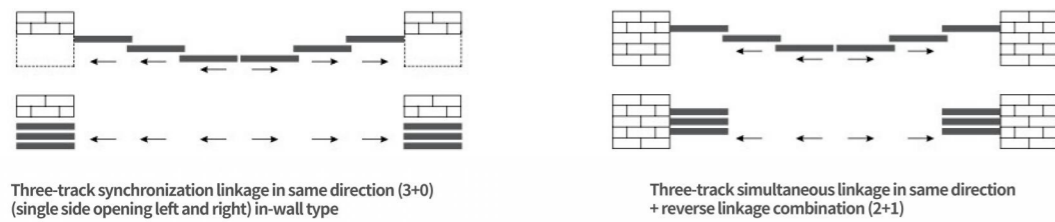

Minimum size of door leaf (unit: mm)

The following dimensions are for reference only. Please measure and check the actual production.

Two rails and two leaves or two rails and four leaves	sliding or hanging without soft closing	400	Three linkages	sliding	400
	sliding with soft closing	650		sliding with soft closing	650
	hanging one-way soft closing	550		hanging with two-way soft closing	650
	hanging two-way soft closing	600			

Dual-rail opening method

Three-track opening method

Type A 45*16 sliding telescopic door (special accessories)

Model B 45*06 sliding hanging door (special accessories)

Type C 45*21 (5.0 thick) sliding hanging door (special accessories)