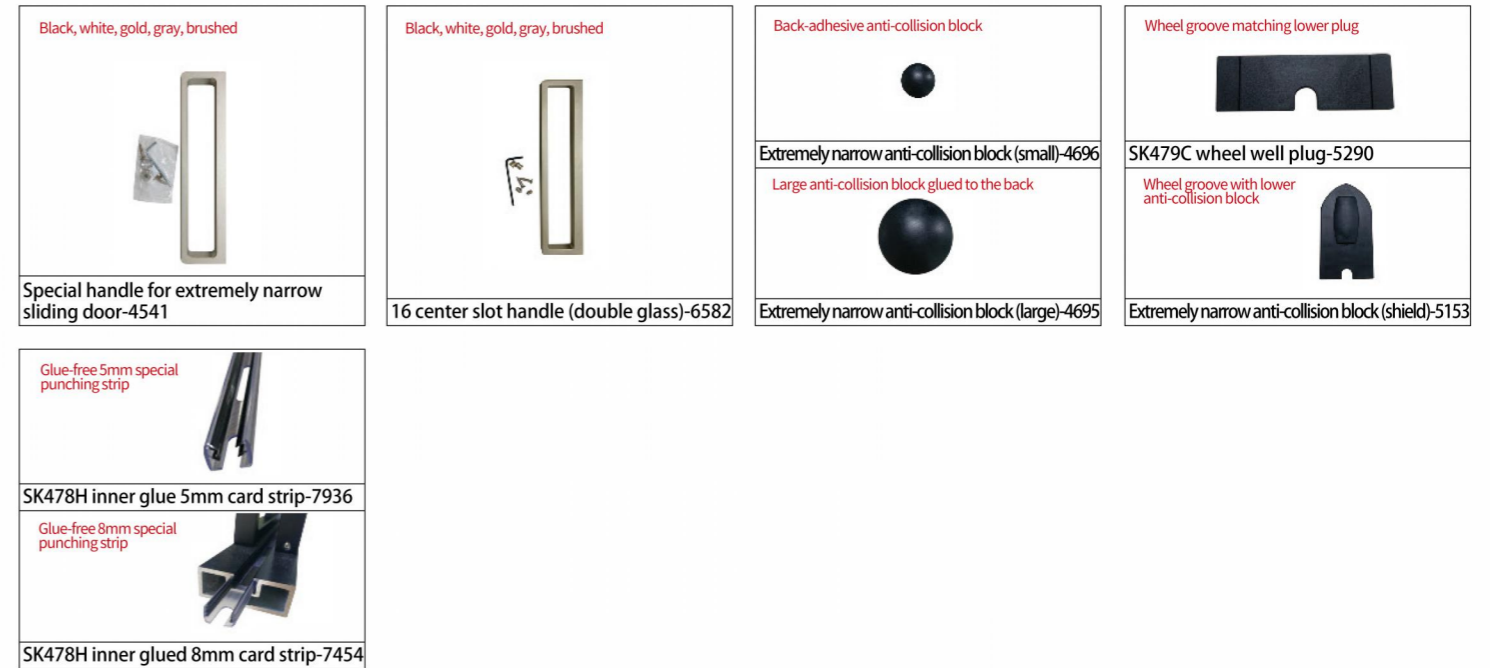

Type A 45*16 sliding telescopic door (special accessories)