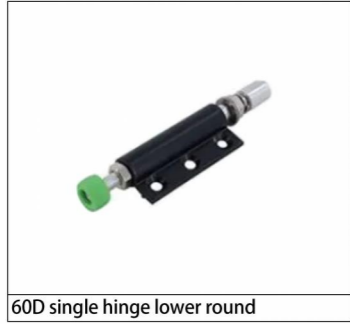

26*10.5 aluminum corner code (door panel vertical side corner code)