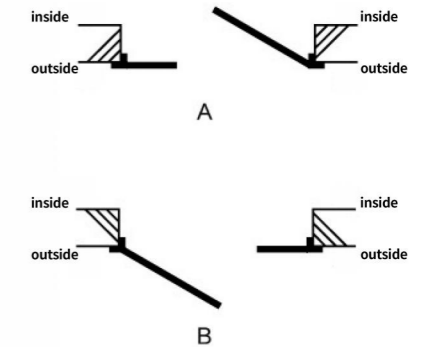

Double swing door opening style