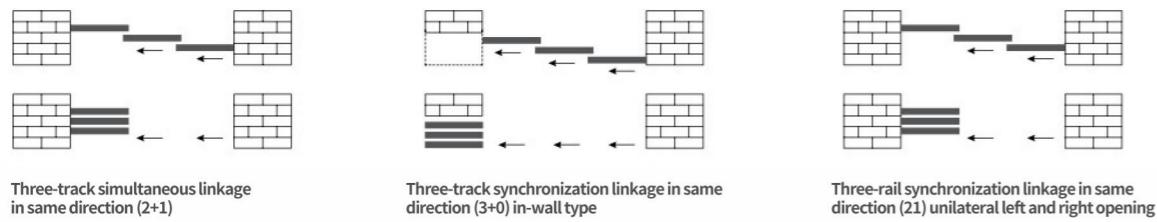

Minimum size of door leaf (unit: mm)

The following dimensions are for reference only. Please measure and check the actual production.

Two rails and two leaves or two rails and four leaves	sliding or hanging without soft closing	400	Three linkages	sliding	400
	sliding with soft closing	650		sliding with soft closing	650
	hanging one-way soft closing	550		hanging with two-way soft closing	650
	hanging two-way soft closing	600			

Dual-rail opening method

Three-track opening method

Type A 45*16 sliding telescopic door (special accessories)

Model B 45*06 sliding hanging door (special accessories)

Type C 45*21 (5.0 thick) sliding hanging door (special accessories)