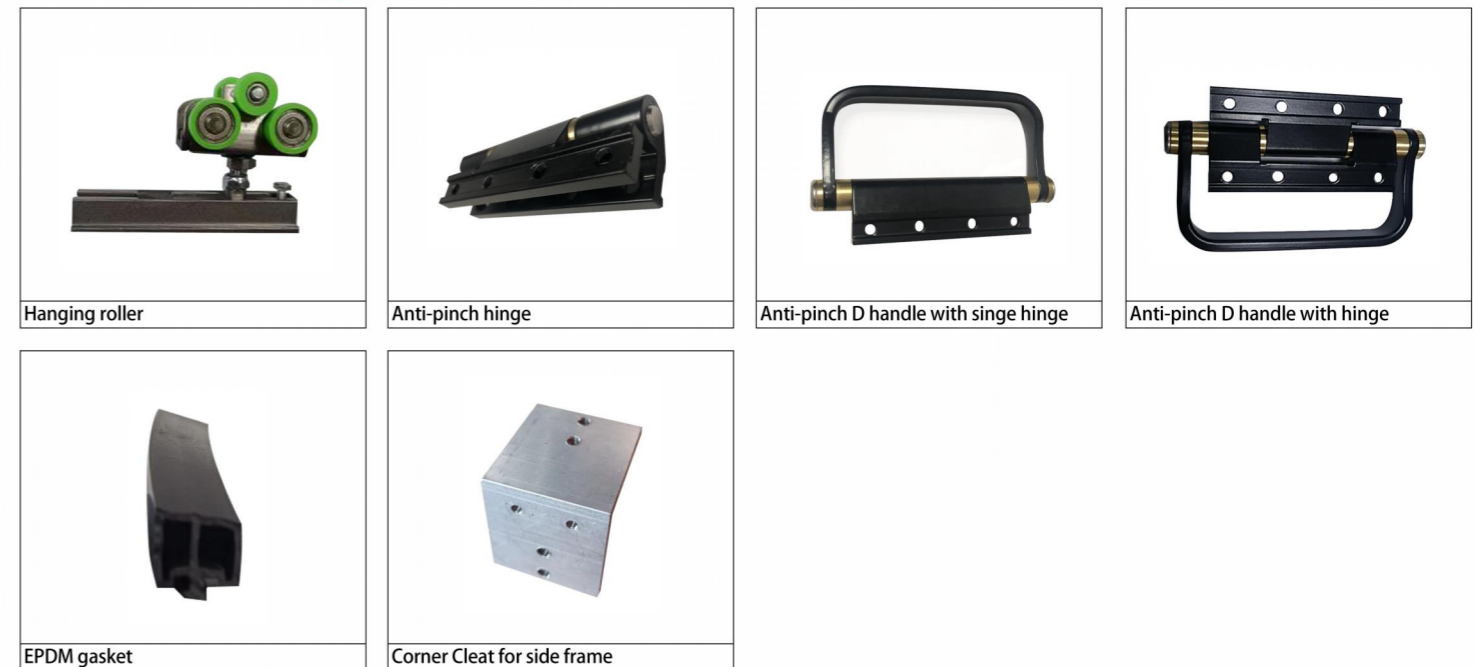

Center fold doors Type 45 Series(Special accessories)