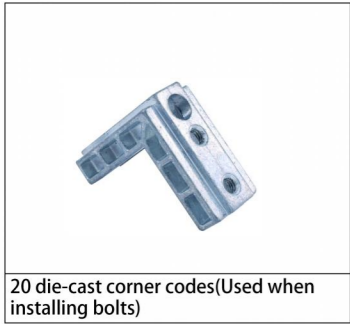

Extremely narrow folding door accessories