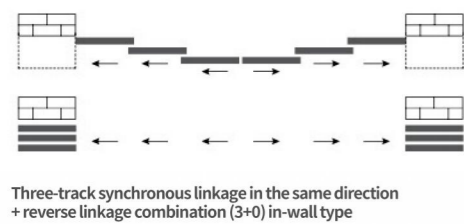

			Equipped with two air hinge corner codes
45 ultra-narrow out frame corner code (12.5*49.5)-7476	Ultra-narrow assembly corner piece (14.8x75x2.0)-7749	Corner piece with screws (14.6*1.8)-1620	45 extremely narrow adjustable air hinge regardless of left or right -7524
Equipped with two air hinge corner codes 	Can be matched with aluminum in the same color 	Full range of universal swing door outer frame elastomer leather strips 	
(D-A556) Ultra-narrow 45-inch hinge-7536	Ecological door external hinge-6216	5.4 door frame leather strip (new)-5463	Strapless swing door packaging plastic corner protectors-7956
Frame and cladding material cutting mold pad	Paint-7286	T800 special glue for laminated glass (black)-8245	T800 special glue for laminated glass (transparent color)-8246

Minimum size of door leaf (unit: mm)

The following dimensions are for reference only. Please measure and check the actual production.

Two rails and two leaves or two rails and four leaves	sliding or hanging without soft closing	400	Three linkages	sliding	400
	sliding with soft closing	650		sliding with soft closing	650
	hanging one-way soft closing	550		hanging with two-way soft closing	650
	hanging two-way soft closing	600			

Dual-rail opening method

Three-track opening method

Type A 45*16 sliding telescopic door (special accessories)

Model B 45*06 sliding hanging door (special accessories)

Type C 45*21 (5.0 thick) sliding hanging door (special accessories)