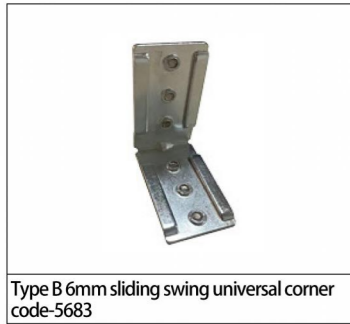

Type B 45 x 06 swing door (special accessories)