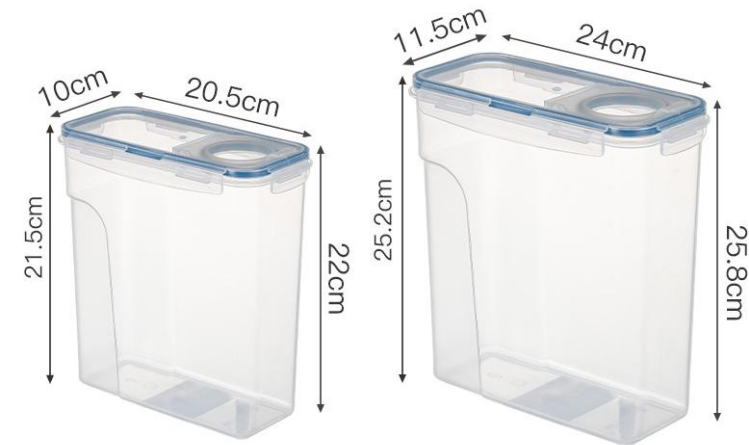

Des.: Pet Ice Bowl

Details.: size 19.5cm*24cm*7cm,material ABS

Packing:colour box,12pcs/ctn

Carton Size:25x49x41cm

Item No.: PERU-018

Des.: Pet Bowl Set

Details.: Bowl size 31x17.5x6cm, bottle 18cm high,
capacity 500ml, material PP+HIPS+SS

Carton Size:30x37.5x52cm / 46X30X66CM

Item No.:PERU-034

Des.: Pet Water Feeder

Details.:size like picture show ,material PP+PC

Packing : polybag ,6pcs/ctn

Mastercarton size: 56.5x37x26cm

Item No.:PERU-035

Des.: Pet Water Feeder

Details.:size 27x18.5x30cm,material PP+PET

Packing : polybag ,6pcs/ctn

Mastercarton size: 56.5x25x35.5cm

Item No.: PERU-041

Des.: Pet Bowl

Details.: Pet Feeder ,folded size 43*21*3.5cm, open size 43*21.5*13.5cm, material PP+TPR,weight 440g

Packing:shrinked +colour paper,24pcs/ctn

Carton Size: 44x44.5x45cm

Item No.: PERU-042

Des.: Pet food storage

Details.: like picture show ,material PP

Packing : polybag ,12pcs/ctn

Mastercarton size: 56.5x25x35.5cm/49x36x52cm