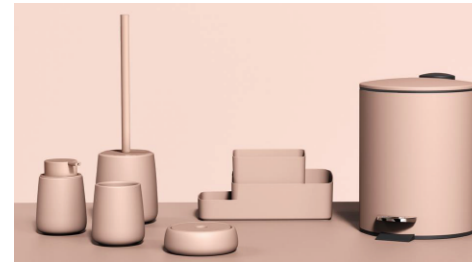

PRODUCT DETAILS BTC-0036

bathroom accessories set

Product Size: Toilet brush 37 X 10 cm
StepBin 17 X 24 cm Soap dispenser 8 X 11.5 cm
Toothbrush cup 8 X 10 cm Soap box 12 X 3 cm

Quantity: 6 PCS **Color:** pink

Features: Simple appearance and comfortable touch bring peace and harmony to the bathroom

BTC-0037