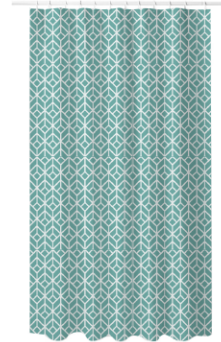

GEOMETRY BTC-0024 SHOWER CURTAIN

Water proof

Nature Safety

High quality

Easy to clean