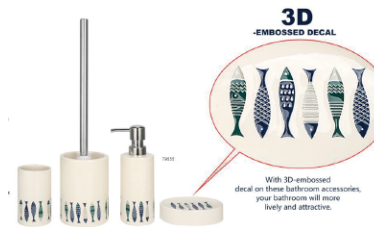

PRODUCT DETAILS BTC-0036

bathroom accessories set

Product Size: Toilet brush 37 X 10 cm
StepBin 17 X 24 cm Soap dispenser 8 X 11.5 cm
Toothbrush cup 8 X 10 cm Soap box 12 X 3 cm

Quantity: 6 PCS **Color:** pink

Features: Simple appearance and comfortable touch bring peace and harmony to the bathroom

BTC-0037

Material: CERAMICS + METAL

Quantity: 4PCS

FEATURES: 3D FISH PATTERN

BTC-0038

Material: CERAMICS + METAL

Quantity: 5PCS

FEATURES: BOTANICAL PATTERN

Bathroom Accessories

- Made of high-quality material, porcelain is fine, thick, stable and has a smooth and delicate surface
- Metal appearance Light and luxurious
- The silver electroplating process of the pressure nozzle is fashionable and beautiful.
- High quality materials, durable
- Make your bathroom look better

BTH00035

Quantity: 4PCS

Material: CERAMICS

FEATURES: COLOR PATTERN BATHROOM SET

BTC-0039

Material: CERAMICS + METAL

Quantity: 5PCS

FEATURES: CLASSIC COLOR

BTC-0040

Material: CERAMICS + METAL

Quantity: 5PCS

FEATURES: CLASSIC COLOR