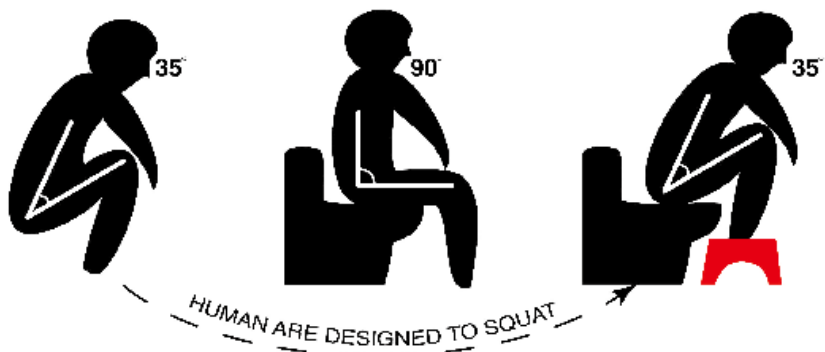

Weight	Size	Mea
450g	36x24x13.5cm	50x37x45cm/30pcs

Item: RU4005

Weight	Size	Mea
680g	39.5x26.5x16cm	40.5x28.5x61cm/10pcs

Item: RU0823

Weight	Size	Mea
380g	30x27x13.5cm	31x31x95cm/31pcs

Toilet

DOCTOR RECOMMENDED
IT'S HEALTHIER