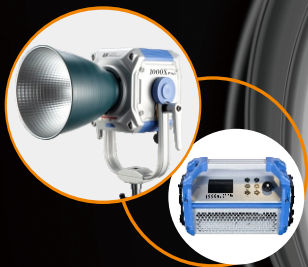

利 帅 影 视

**LISHUAI FILM &
TELEVISION EQUIPMENT**