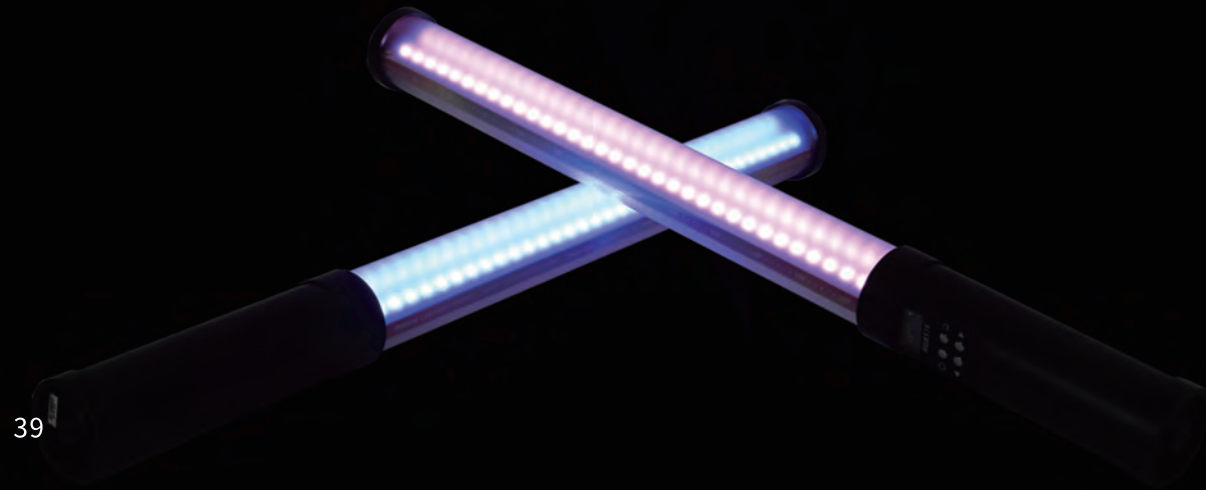

Product Specifications

Model	RGB516	LED516AS
Power	18W	15W
Dimming range	0-100%	10-100%
Size	594.5mmxφ55mm	553mmxφ55mm
Weight	885g	950g
Charging time	About 1.5h	About 5h
Color temperature	2700K(±200K)-6500K(±200K)	
CRI	≥95	
TLCI	≥97	
Built-in battery	5200mAh 7.4V	
Battery working duration	100% About 2 hours at 100% power	

RGB516 Illumination						
Distance	CCT	2700K	6500K	R(Red Light)	G(Green light)	B(Blue Light)
	Illumination					
0.5m		2856Lux	3524Lux	400Lux	1017Lux	186Lux
1m		884Lux	1085Lux	110Lux	286Lux	50Lux
2m		240Lux	296Lux	30Lux	76Lux	13Lux

COOLCAM RGB516

Full color soft light handheld tube light