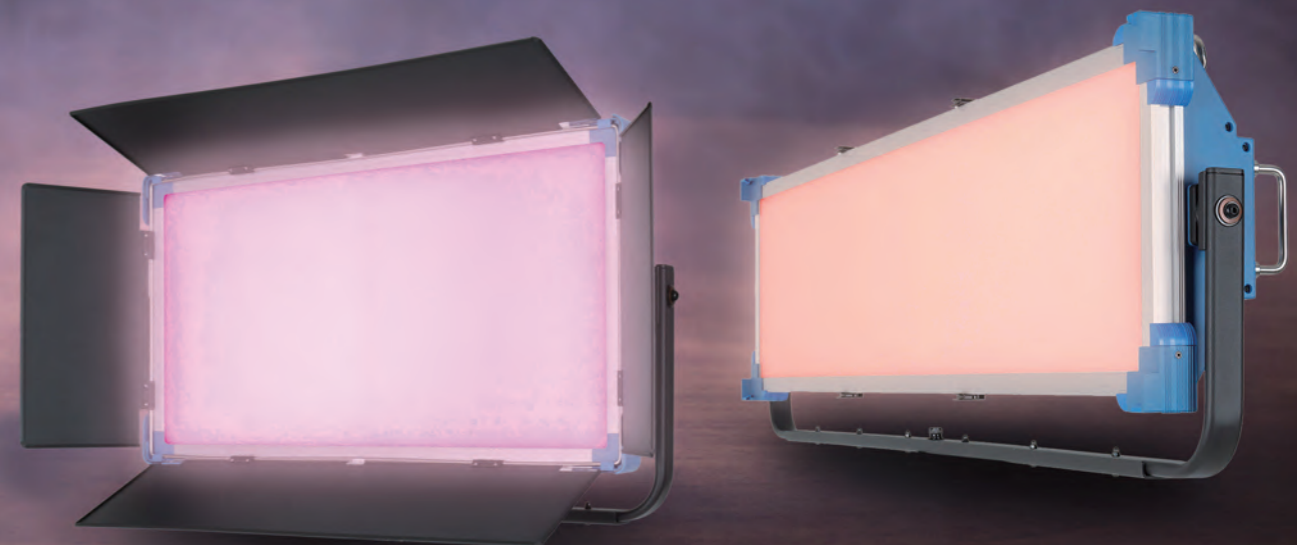

Professional RGB Full Color Panel Light

HUESCAPE HS-600S / HS-600

Professional RGB Full Color Panel Light 600W

- Soft light without harshness
- High frequency photography without flicker
- Supports Bluetooth APP control
- Four-leaf barndoor design
- LED display screen
- High color reproduction