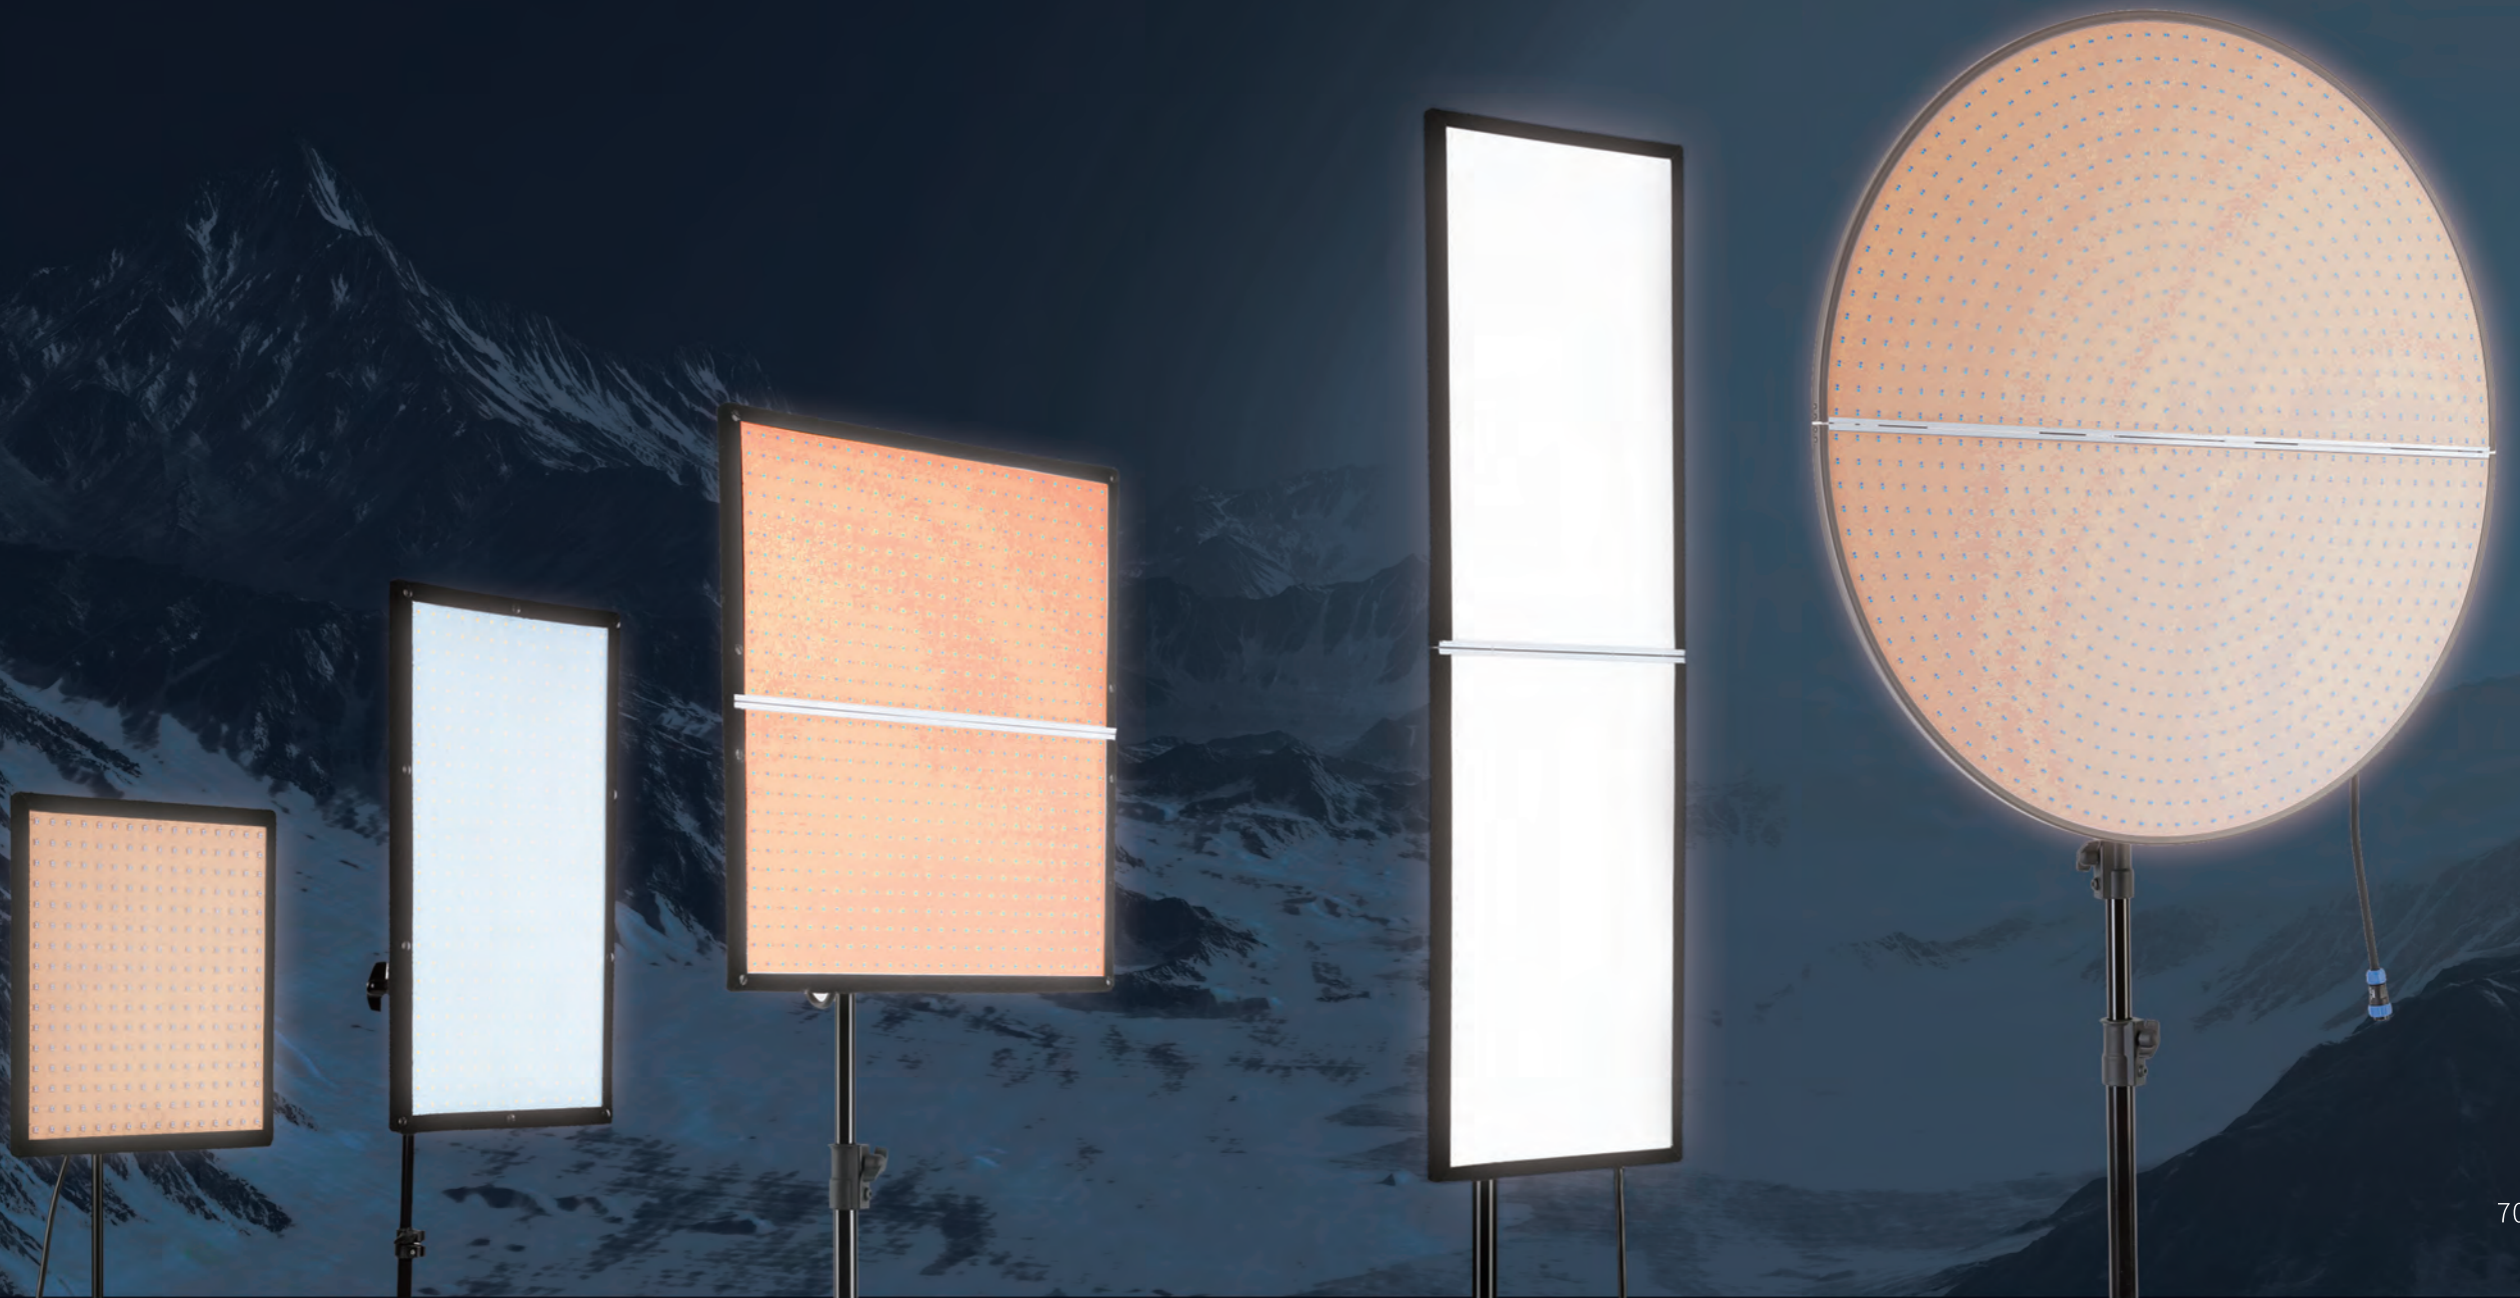

05 FLAGLITE SERIES

“ Reshaping Portability and Efficiency - Redefining the Way You Work

Product Specifications

Model	FL50BI	FL70BI
Power	50W	70W
Light body size	335x335x20mm	530x305x20mm
Light body Weight	1.4kg	1.65kg
Beam angle	120°	
Color temperature	2800K(±150K)-6500K(±200K)	
CRI	96-98	
TLCI	≥96	
Working voltage	AC100-240V,DC13-17V	
Size(Control Box)	235x140x69mm	

FL50BI Illumination					
CCT \ Distance	2800K	3200K	4400K	5600K	6500K
1m	1579Lux	1670Lux	1897Lux	1853Lux	1763Lux
2m	424Lux	448Lux	509Lux	493Lux	472Lux

FL70BI Illumination					
CCT \ Distance	2800K	3200K	4400K	5600K	6500K
1m	2064Lux	2283Lux	2492Lux	2436Lux	2298Lux
2m	558Lux	619Lux	694Lux	670Lux	635Lux

Lighten Your Load with a
Reliable, Lightweight Solution

Bi-color Portable LED Panel

FLAGLITE FL50BI

50W

FLAGLITE FL70BI

70W