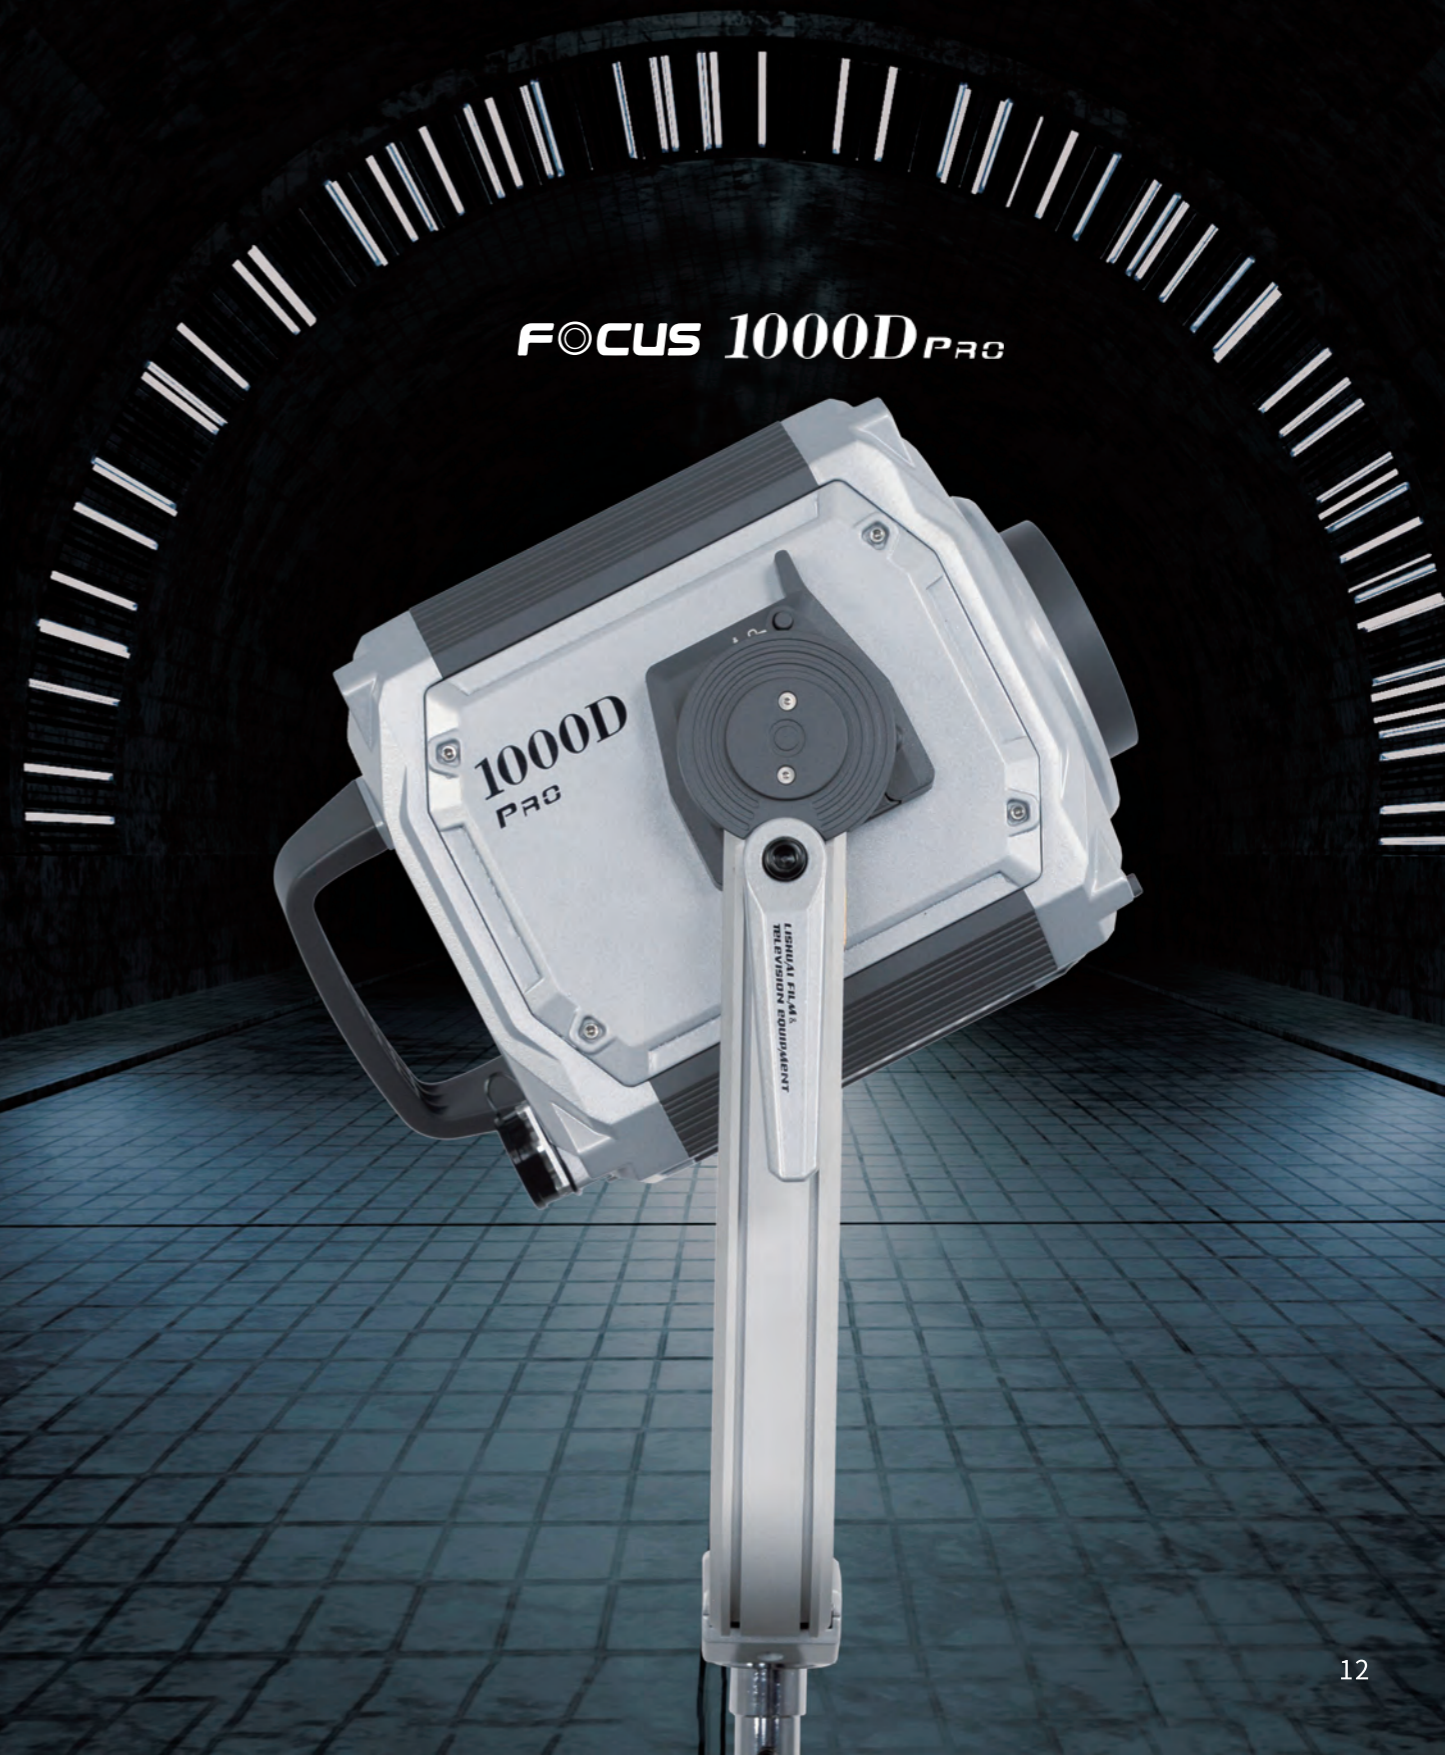

Product Specifications

Model	1000D pro
Power	1000W
Beam angle	90°
Color temperature	5600K(±300K)
CRI	≥96
TLCI	≥96
Dimming range	0-100%
Working voltage	AC100-240V,DC48-60V
Heat dissipation system	Heat pipe radiator, temperature controlled fan (automatic control fan)
Light body size (without bracket)	313x219x210mm
Weight	7.25kg (Lamp body) 7.7kg (control box)

1000D pro Illumination				
Distance	Light without reflector	with 45°reflector	with 10°reflector	with 25°reflector
2m	14727Lux	26453Lux	—	88225Lux
3m	6592Lux	11118Lux	63998Lux	37104Lux
5m	2455Lux	3864Lux	22508Lux	12336Lux
7m	1300Lux	1989Lux	11367Lux	6152Lux
9m	849Lux	1274Lux	6867Lux	3711Lux