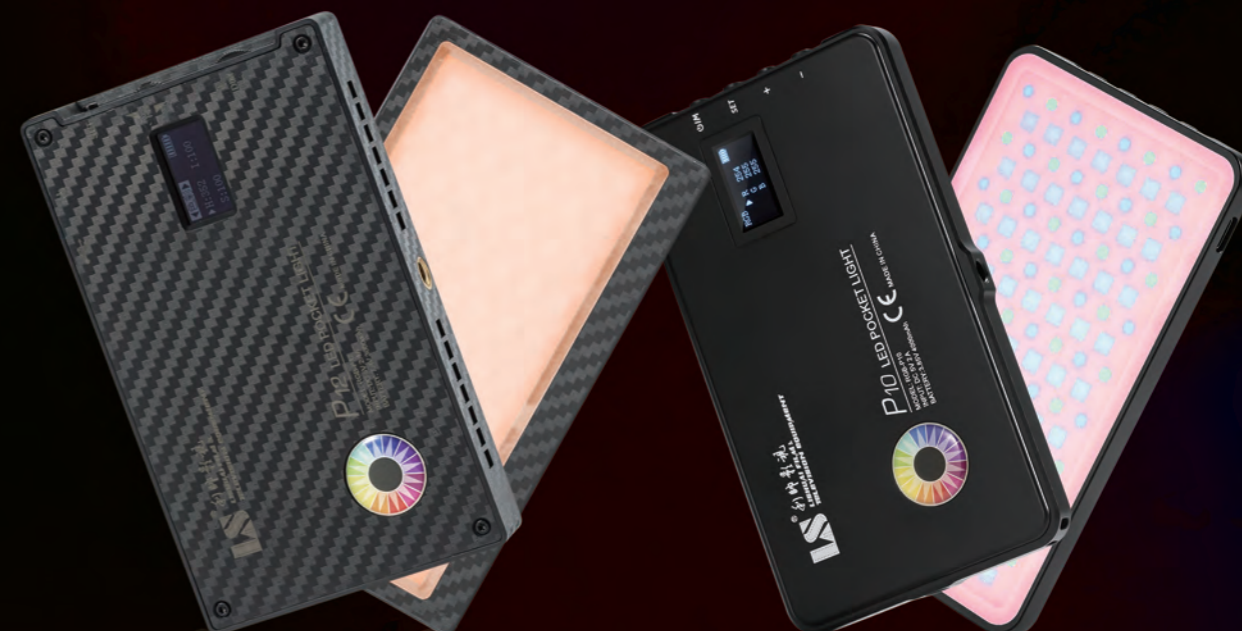

Easy Creativity Play with Color

HS-P12 / HS-P10

Lightweight and portable,
easy to place anywhere

TYPE-C
charging

Super long
battery life

RGB Full Color Pocket Light

Dazzling · Brilliant

FIND A8