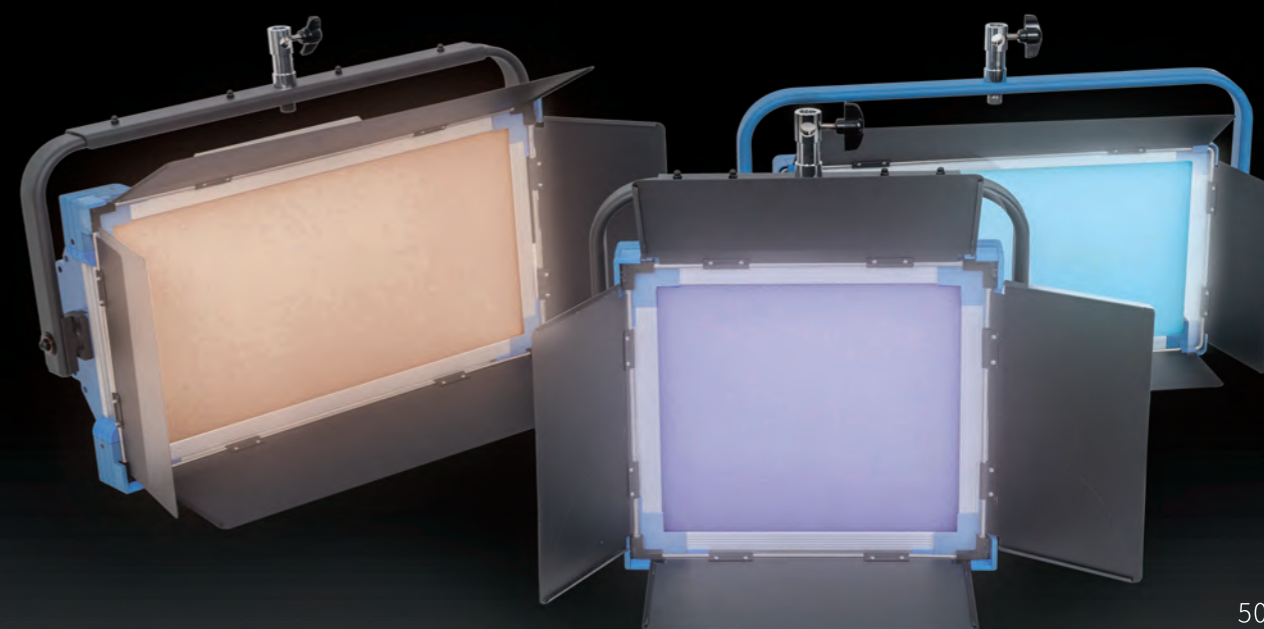

Be Brighter, Be Softer,
Be Standout

HUESCAPE HS-120 / HS-150 / HS-300

Professional RGB Full Color Panel Light

High brightness
essential for large scenes

All metal
design

0-100%
stepless dimming

Lishuai
APP control