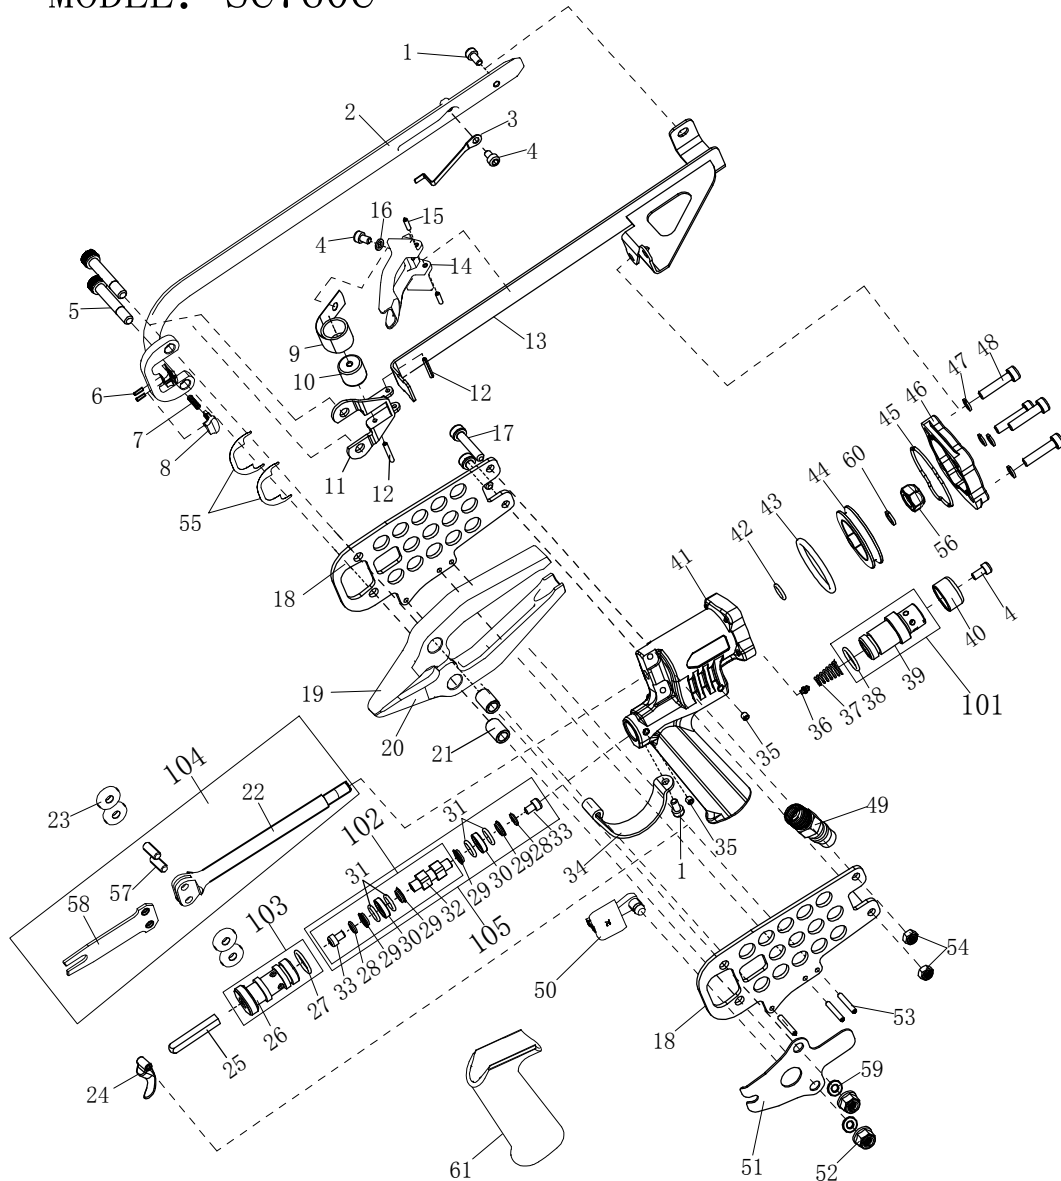

EXPLODED VIEW AND PARTS LIST

MODEL: SC760C

ITEM	PART NO.	PART NAME	Q' TY	ITEM	PART NO.	PART NAME	Q' TY
1	B01-01-040080-02	SCREW	2	35	B01-04-050050-02	SCREW	2
2	AA58C-006B	MAGAZINE BODY	1	36	AA58A-042A	PIN	1
3	AA58A-022A	CLIP	1	37	AA58A-003A	SPRING	1
4	B01-01-040060-02	SCREW	3	38	B08-013000180	O-RING	1
5	AA58A-014A	SCREW	2	39	AA58A-029A	REAR VALVE	1
6	B02-015060-02	PIN	2	40	AA58A-035A	REFLECTOR CAP	1
7	AA58C-009A	SPRING	1	41	AA58A-001B	BODY	1
8	AA58C-007A	MAGAZINE SHOE	1	▲42	B08-007650180	O-RING	1
▲9	AA58A-021A	WINDING SPRING	1	▲43	B08-032000350	O-RING	1
10	AA58A-005A	ROLLER	1	44	AA58A-024B	PISTON	1
11	AA58A-018A	BRACKET	1	▲45	B08-040000150	O-RING	1
12	B02-025180-02	PIN	2	46	AA58A-023A	CYLINDER CAP	1
13	AA58A-Y09A1	MAGAZINE RALL	1	47	B04-01-050-02	SPRING WASHER	4
14	AA58C-010B	PUSHER	1	48	B01-01-050220-02	SCREW	4
15	B02-025100-02	PIN	2	49	AA06A-018A	AIR PLUG	1
16	B04-01-040-02	SPRING WASHER	1	50	AA58C-005A	LATCH	1
17	B01-01-050250-02	SCREW	2	51	AA58B-007A	SPRING LATCH	1
18	AA58A-010A	SIDE PLATE	2	52	B07-04-060-04	LOCKNUT	2
▲19	AA58C-001A	JAW I	1	53	B02-030180-02	PIN	3
▲20	AA58C-002A	JAW II	1	54	B07-04-050-04	LOCKNUT	2
21	AA58A-011A	BUSHING	2	55	AA58A-037A	SHIM	3
22	AA58C-013B	MAIN FIRING PIN	1	56	AA58A-038A	LOCKNUT	1
23	AA58A-007A	ROLLER	4	57	AA58A-004A	STRAIGHT PIN	2
24	AA58A-006B	TRIGGER	1	▲58	AA58C-008A	FIRING PIN	1
25	AA58A-036A	STEM	1	59	B04-02-060-02	FLAT WASHER	2
26	AA58A-030A	FRONT VALVE	1	60	B04-01-060-02	SPRING WASHER	1
27	B08-013000180	O-RING	1	61	GG12A	SHEATH	1
28	AA58A-034A	WASHER	2				
29	AA58A-032A	SUPPORT	4				
30	AA58A-031A	VALVE	2	101	AA58A-Y07A1	REAR VALVE SET	
▲31	B08-007800190	O-RING	4	102	AA58A-Y05A1	VALVE SET	
32	AA58A-033A	SPACER	1	103	AA58A-Y06A1	FRONT VALVE SET	
33	B01-01-040060-02-NL	SCREW	2	104	AA58C-Y01A2	DRIVER	
34	AA58A-025A	TRIGGER GUARD	1	105	AA58A-Y10A1	VALVE COMPOSE	

Remark: Items with "▲" are vulnerable parts

GBA58H00301

A2