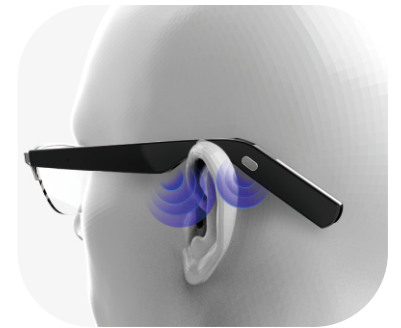

Frames

- 金属框 Metal
- 透明框 Transparent

人声低音双声效
满足音质追求
Vocal and Bass Dual
Sound Effects
Satisfy the Pursuit
of Sound quality.

Urban Eyewear

蓝牙音频眼镜
Bluetooth Glasses

Urban Eyewear

- 人声低音双音效 Vocal/Bass Dual EQ
- 重低音喇叭 Deep Bass Speaker
- 墨镜蓝光镜片可选 Sunglasses/Anti-blue light Lens
- 5小时续航 5 Hours Play

SPECS

- 蓝牙BT V5.1
- 续航PLAY ≥5H
- 充电CHARGE ≈1.5H
- 电池BATTERY 180mAh

LENS

- 墨镜 Sunglasses
- 蓝光 Anti-blue light

双喇叭配置出色音色
两种不同镜框可选
时尚出街新搭配
New Collection
Excellent sound with
dual speakers,
available in two
different frames.

Titan Eyewear

蓝牙音频眼镜
Bluetooth Glasses

Titan Eyewear

- 双喇叭出色音质 Dual Speakers
- 立体低音 Stereo Bass
- 纤细镜腿百搭镜框 Casual Style
- 磁吸充电更防水 Magnetic Charge

SPECS

- 蓝牙BT V5.3
- 续航PLAY $\geq 2H$
- 充电CHARGE $\approx 2H$
- 电池BATTERY 110mAh x 2

Frames

- 神秘黑 Black
- 金属框 Metal

为窄脸型设计的小尺寸
满足不同脸型需求
Small size for
narrow faces, meet
the needs of different
face shapes.

Vibe Eyewear

蓝牙音频眼镜
Bluetooth Glasses

Vibe Eyewear

- 📏 小尺寸 Small Size
- 🔌 TWS镜腿 True Wireless
- 💧 IPX5防水防汗 IPX5 Rating
- 🔊 高清音质 Clear Sound