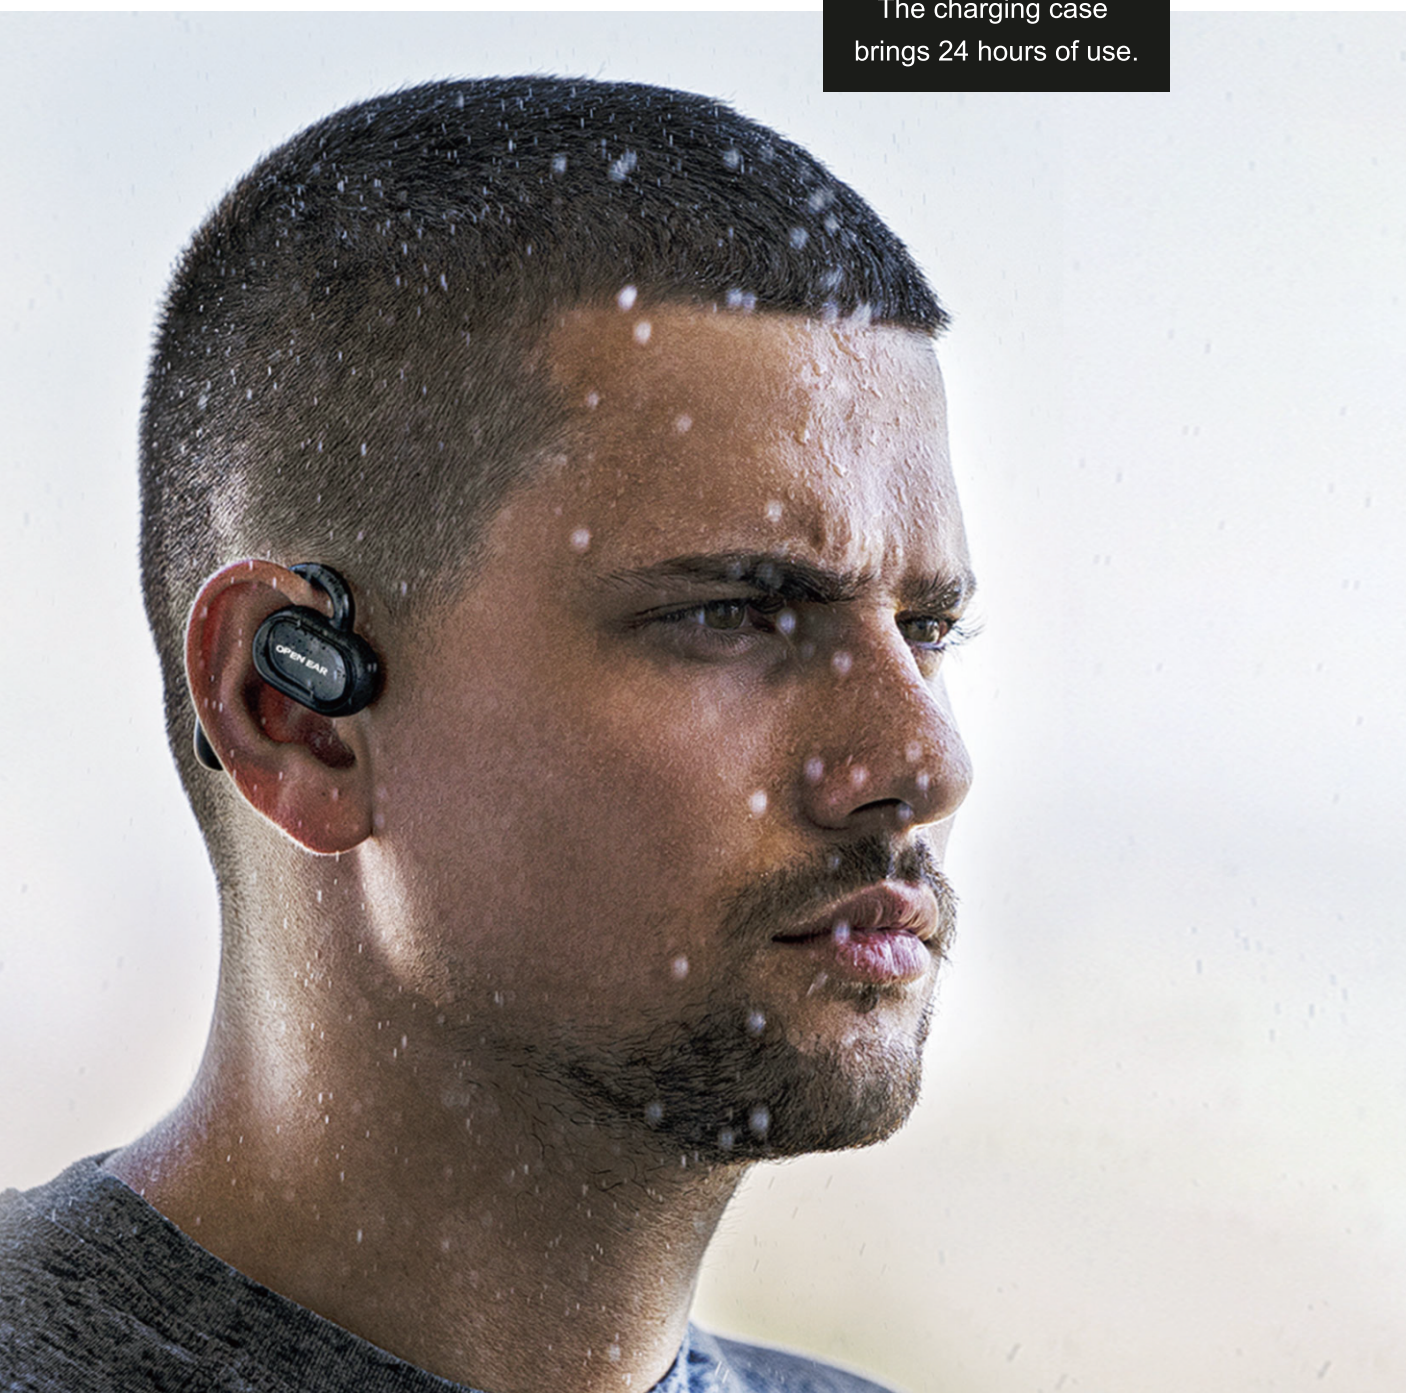

- 神秘黑Black

OPENEAR Unison

定向音频开放式TWS蓝牙耳机
Directional Audio TWS Headphones

气传导系列 Air Conduction Series

TWS真无线耳机
触控轻巧控制
挂耳佩戴不掉落
充电仓实现24小时续航
True wireless open ear
earphones with touch
control, ergonomics earhook
assures no dropping.
The charging case
brings 24 hours of use.