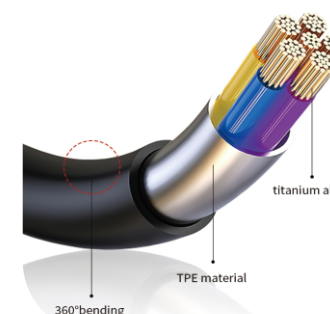

OPENEAR Duet

- 🔥 热卖款式 Hot Sale Model
- 📦 超小体积 Slim & Compact
- 🍃 16g轻盈机身 Super Lightweight
- 👂 无感佩戴 Comfortable Wear

SPECS

- 📶 蓝牙BT V5.1
- 🎵 续航PLAY ≥4H
- 🔋 充电CHARGE ≈1.5H
- 🔋 电池BATTERY 120mAh

COLORS

- 神秘黑Black
- 秘境灰Gray
- 新潮蓝Blue
- 耀眼红Red