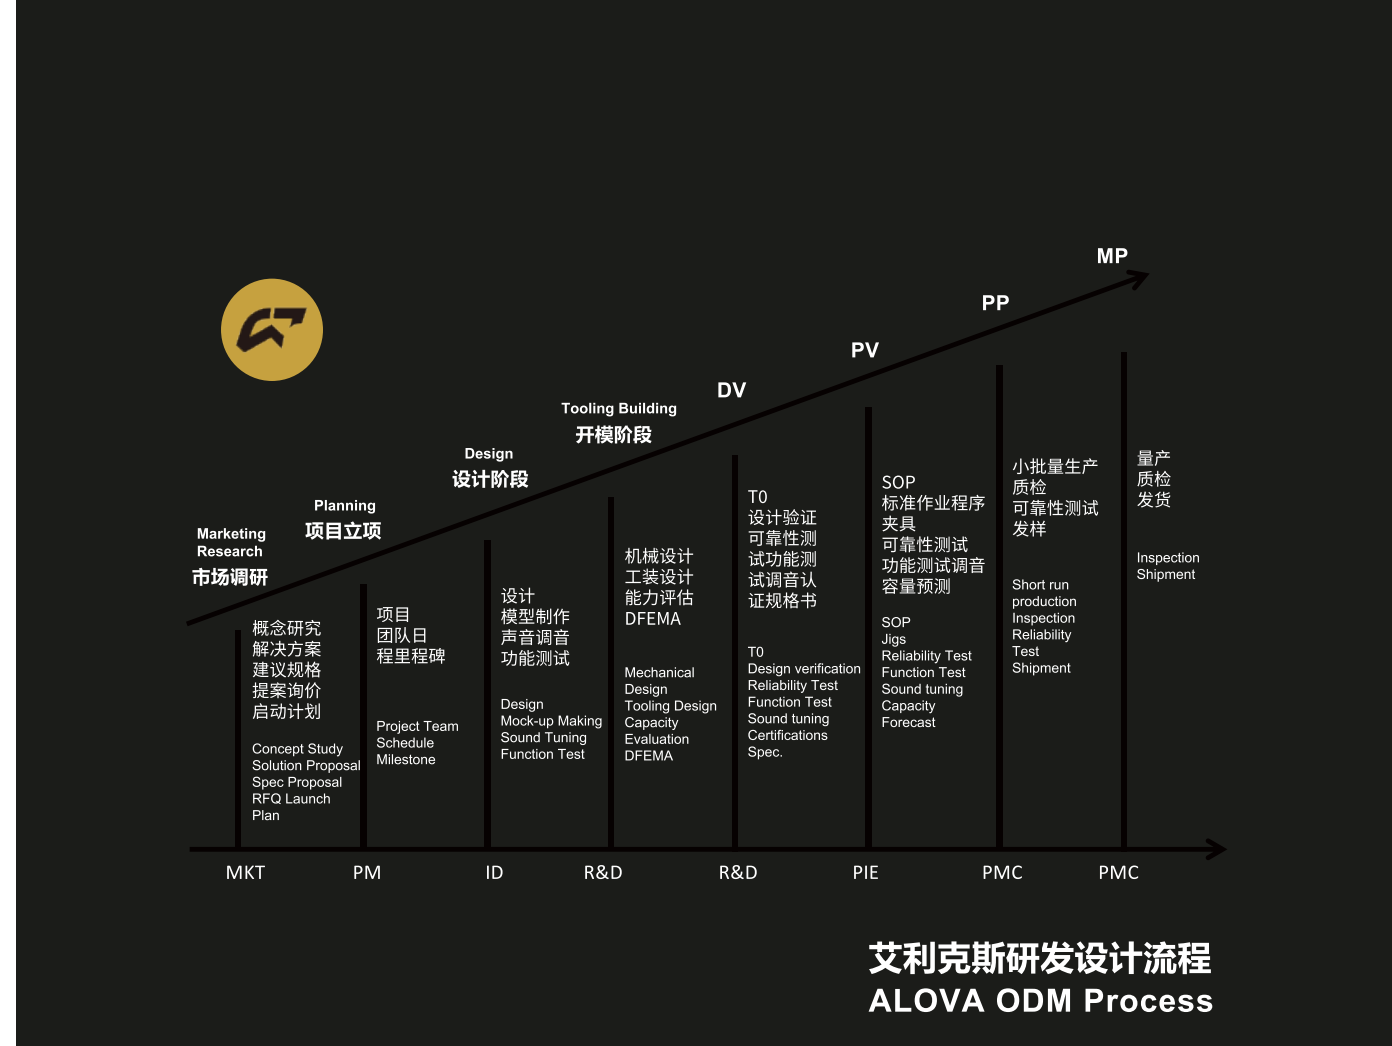

包装定制示例

Package Customization

艾利克斯研发设计流程
ALOVA ODM Process

ODM服务

Service ODM

从概念研究、ID设计、内部结构和PCBA设计、声学设计，到模具开发、样板论证，人均10年以上行业经验的电子工程团队，已成功为全球客户开发了多个开放双耳式音频产品项目。

From concept research, ID design, internal structure and PCBA design, acoustic design, to mold development, sample demonstration, the electronic engineering team with more than 10 years of industry experience has successfully developed multiple open ear audio product projects for global customers .