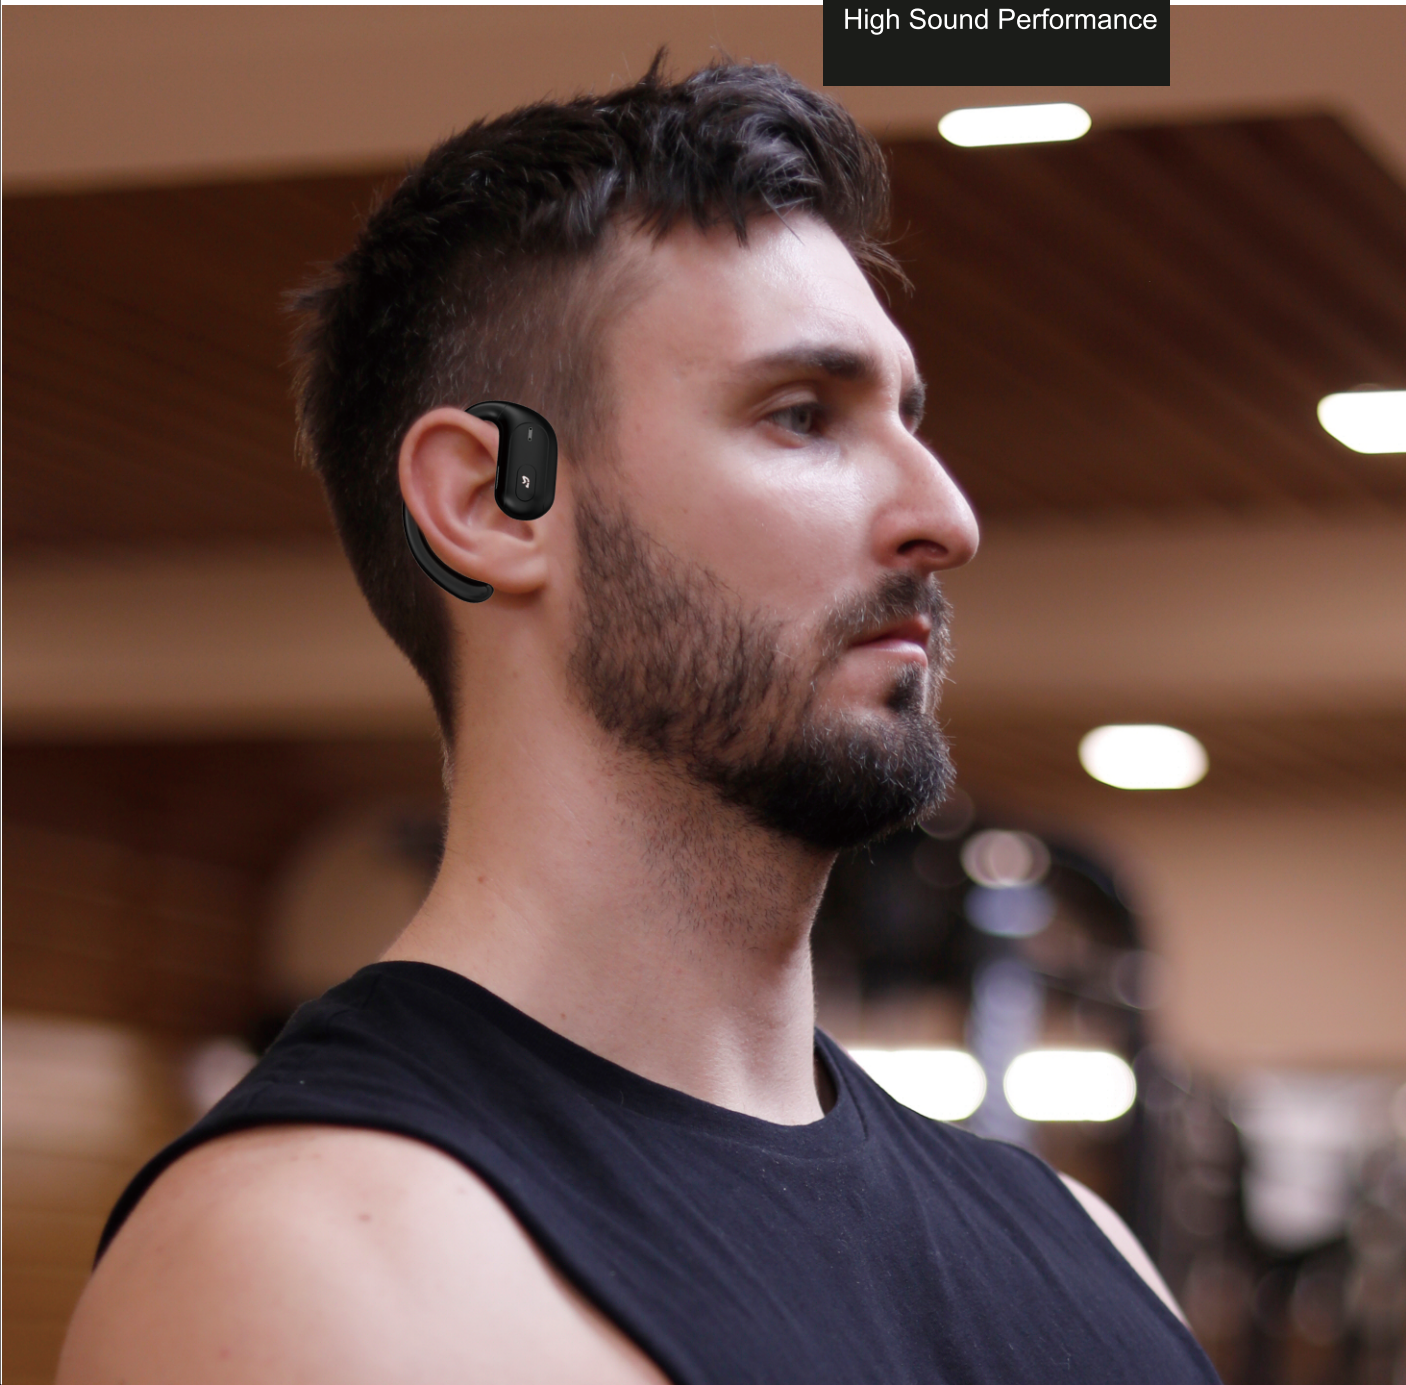

- 秘境黑Black
- 活力橙Orange

OPENEAR Lento

定向音频开放式TWS蓝牙耳机
Directional Audio TWS Headphones

气传导系列 Air Conduction Series

TWS真无线耳机
按键控制易操作
硅胶耳挂全天佩戴
True Wireless Earbuds
Button Control
Silicone Earhook
Comfortable Wear
High Sound Performance