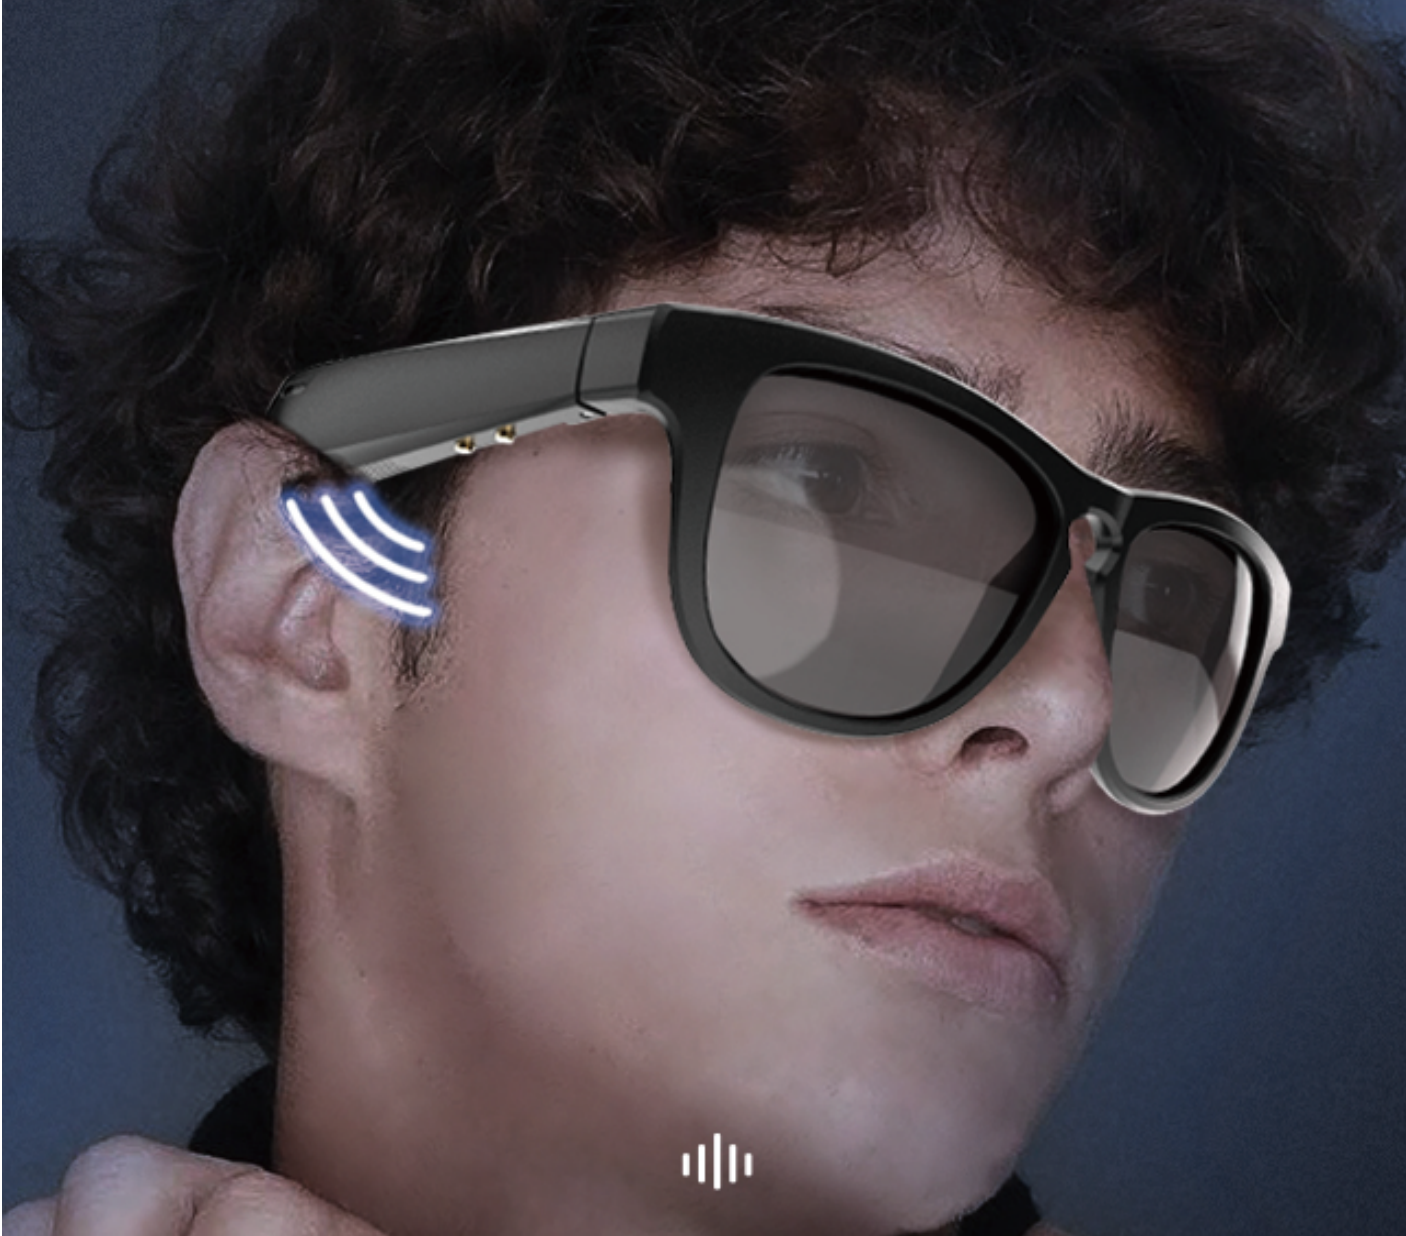

人声低音双声效
满足音质追求
Vocal and Bass Dual
Sound Effects
Satisfy the Pursuit
of Sound quality.

Urban Eyewear

蓝牙音频眼镜
Bluetooth Glasses