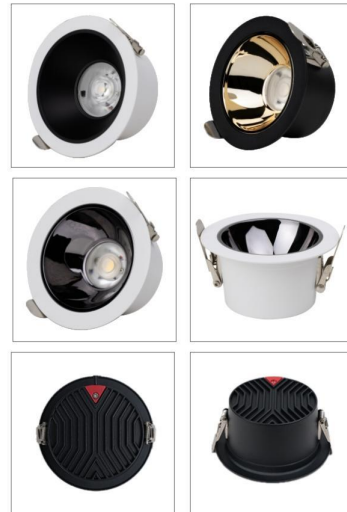

**XG-CD2302**

**TECHNICAL SPECIFICATIONS**

Product Name :	COB Downlight
Model no:	XG-CD2302
Power :	7W/12W/15W/20W/24W/36W/40W
Input :	AC85-265V , 50 /60 HZ
Temperature range :	-20-50°C
Light source :	COB
Lumen :	80-110 LM/W
Colour Temperature :	3000K - 6500K/CCT
Colour Rendering Index :	CRI>80
Beam angle :	15°/24°/36°
Power factor :	Pf>0.5 / Pf>0.9
Power efficiency :	92%
Housing material :	Die-casting Aluminium
Optical material:	Reflective cup+Lens
Lightning protection :	1.5-4KV
Protection class :	Ip20

XG-CD2302 SERIES

MODEL :  
XG-CD2302-7W

MODEL :  
XG-CD2302-12W/15W

MODEL :  
XG-CD2302-20-24W

MODEL :  
XG-CD2302-36-40W