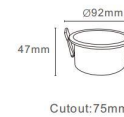

MODEL :
XG-CD2302-7W