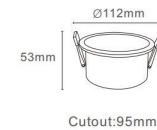

MODEL :
XG-CD2302-12W/15W