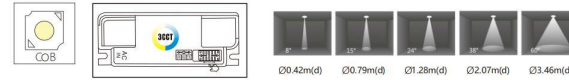

XG-CD2302 SERIES