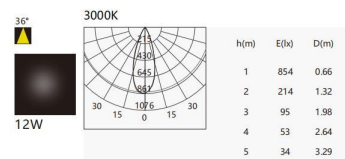

XG-CD2302 SERIES