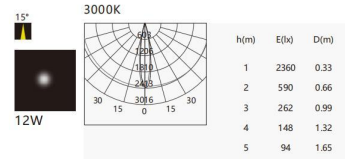

XG-CD2302 SERIES