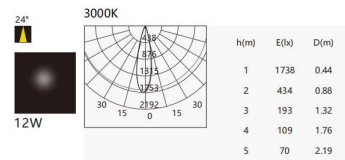

XG-CD2302 SERIES