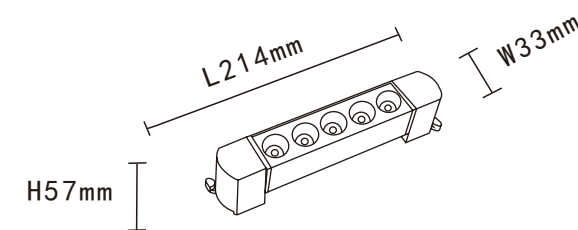

XG-GD001 SERIES

Ac100V-265V	UGR≤6	LED	50000H Long Life
IP20	3000K	4000K	6500K
OSRAM	SAN AN	CREE	BRIDGELUX
	BK	WH	

XG-GD001

TECHNICAL SPECIFICATIONS

Product Name :	Led Linear Track Light
Power :	10W/20W 30W 40W
Color :	White / Black
Input :	AC100V-265V
Temperature range :	-20-50°C
Light source :	SMD3030
Lumen :	80LM/W
Colour Temperture :	3000K - 6500K
Colour Rendering Index :	CRI>80
Beam angle :	24°
Power factor :	Pf>0.5
Power efficiency :	92%
Housing material:	Aluminum
Cover material :	PC+Lens
Lighning protection :	1.5-4KV
Protection class :	Ip20

ITEM:
GD001-5-10W

ITEM:
GD001-10-20W

ITEM:
GD001-15-30W

ITEM:
GD001-20-40W