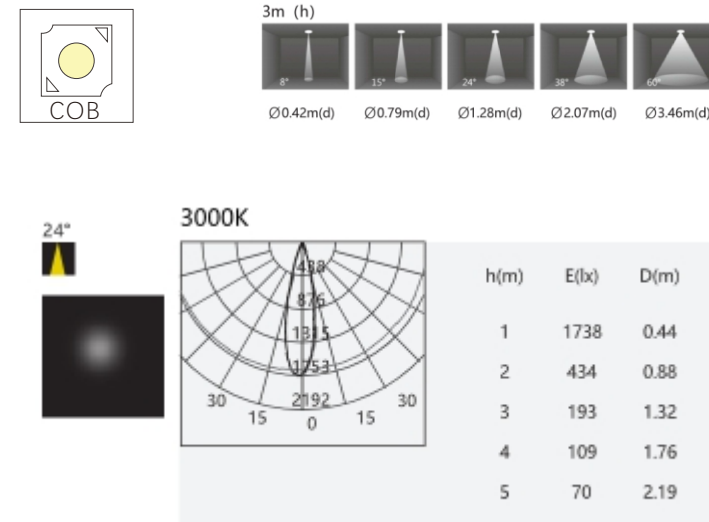

XG-GD001 SERIES

Ac100V-265V	UGR≤6	LED	50000H Long Life
IP20	3000K	4000K	6500K
OSRAM	SAN AN	CREE	BRIDGELUX
	BK	WH	

XG-GD001

TECHNICAL SPECIFICATIONS

Product Name :	Led Linear Track Light
Power :	10W/20W 30W 40W
Color :	White / Black
Input :	AC100V-265V
Temperature range :	-20-50°C
Light source :	SMD3030
Lumen :	80LM/W
Colour Temperture :	3000K - 6500K
Colour Rendering Index :	CRI>80
Beam angle :	24°
Power factor :	Pf>0.5
Power efficiency :	92%
Housing material:	Aluminum
Cover material :	PC+Lens
Lighning protection :	1.5-4KV
Protection class :	Ip20

ITEM:
GD001-5-10W

ITEM:
GD001-10-20W

ITEM:
GD001-15-30W

ITEM:
GD001-20-40W