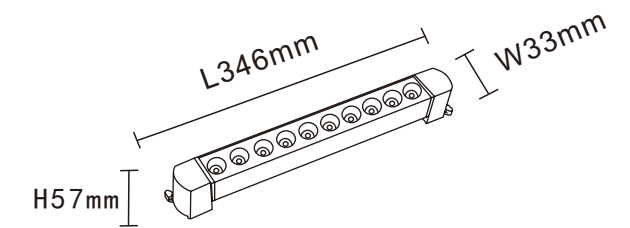

XG-GD001 SERIES

Ac100V-265V	UGR≤6	LED	50000H Long Life
IP20	3000K	4000K	6500K
OSRAM	SAN AN	CREE	BRIDGELUX
	BK	WH	

XG-GD001

TECHNICAL SPECIFICATIONS

Product Name :	Led Linear Track Light
Power :	10W/20W 30W 40W
Color :	White / Black
Input :	AC100V-265V
Temperature range :	-20-50°C
Light source :	SMD3030
Lumen :	80LM/W
Colour Temperture :	3000K - 6500K
Colour Rendering Index :	CRI>80
Beam angle :	24°
Power factor :	Pf>0.5
Power efficiency :	92%
Housing material:	Aluminum
Cover material :	PC+Lens
Lighning protection :	1.5-4KV
Protection class :	Ip20

ITEM:
GD001-5-10W

ITEM:
GD001-10-20W

ITEM:
GD001-15-30W

ITEM:
GD001-20-40W