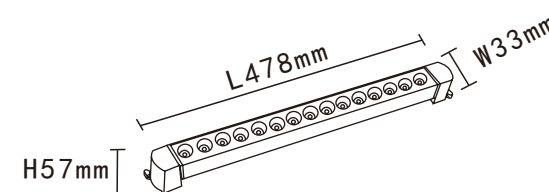

XG-GD001 SERIES

Ac100V-265V	UGR≤6	LED	50000H Long Life
IP20	3000K	4000K	6500K
OSRAM	SAN AN	CREE	BRIDGELUX
	BK	WH	

XG-GD001

TECHNICAL SPECIFICATIONS

Product Name :	Led Linear Track Light
Power :	10W/20W 30W 40W
Color :	White / Black
Input :	AC100V-265V
Temperature range :	-20-50°C
Light source :	SMD3030
Lumen :	80LM/W
Colour Temperture :	3000K - 6500K
Colour Rendering Index :	CRI>80
Beam angle :	24°
Power factor :	Pf>0.5
Power efficiency :	92%
Housing material:	Aluminum
Cover material :	PC+Lens
Lighning protection :	1.5-4KV
Protection class :	Ip20

ITEM:
GD001-5-10W

ITEM:
GD001-10-20W

ITEM:
GD001-15-30W

ITEM:
GD001-20-40W