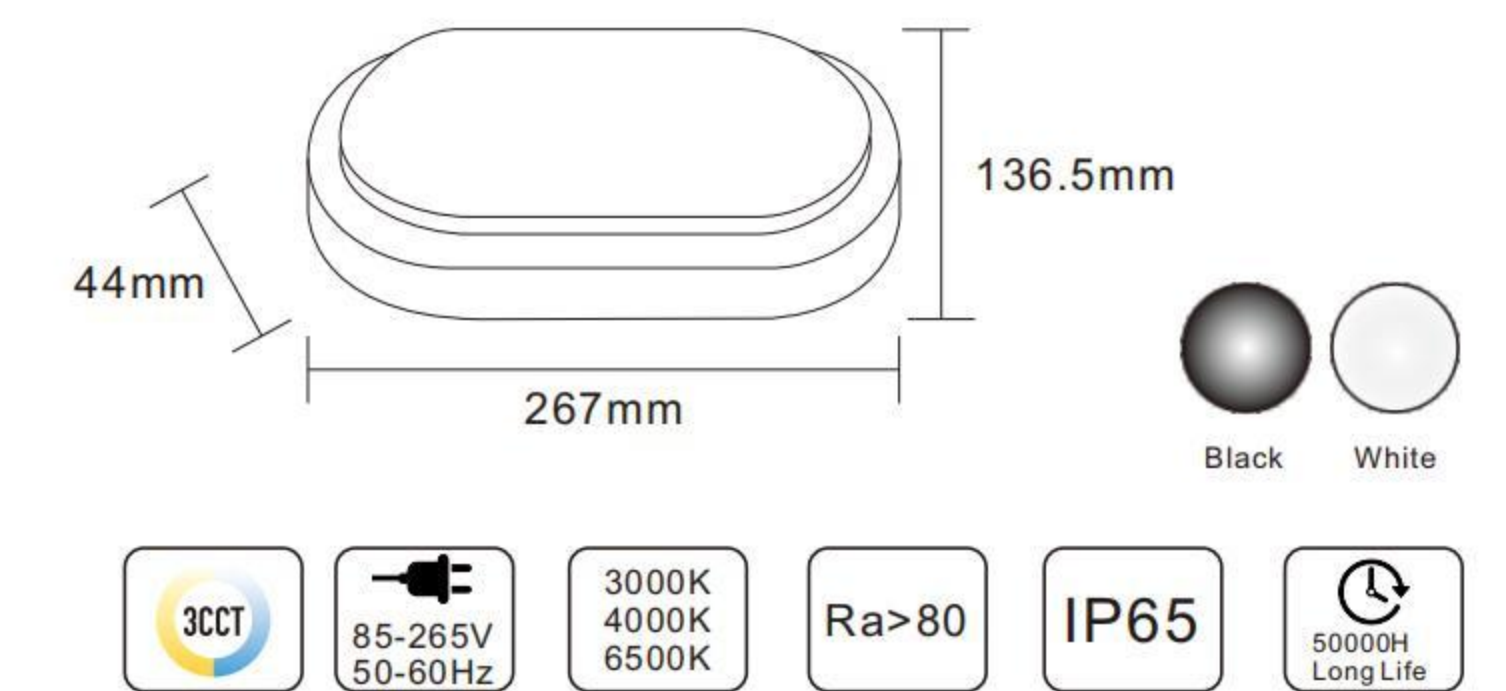

TECHNICAL SPECIFICATIONS

Product Name :	Moisture-proof lamps
Model no:	XG-907/906/909/908
Power :	24W
Color :	White / Black
Input :	AC85-265V , 50 /60 HZ
Temperature range :	-20-50°C
Light source :	SMD2835
Lumen :	100 LM/W
Colour Temperture :	3000K - 6500K/CCT
Colour Rendering Index :	CRI>80
Beam angle :	120°
Power factor :	Pf>0.5 / Pf>0.9
Power efficiency :	92%
Housing material :	ABS
Cover material :	PS
Lighning protection :	1.5-4KV
Sealing material :	Glue
Protection class :	Ip65

XG-907

XG-906

Item No	Power	Size	Input	Lumen	Material
XG-907	24W	L267*W136.5*H44mm	AC 85-265V 50-60Hz	100LM/W	ABS+PS
XG-906					ABS+PS