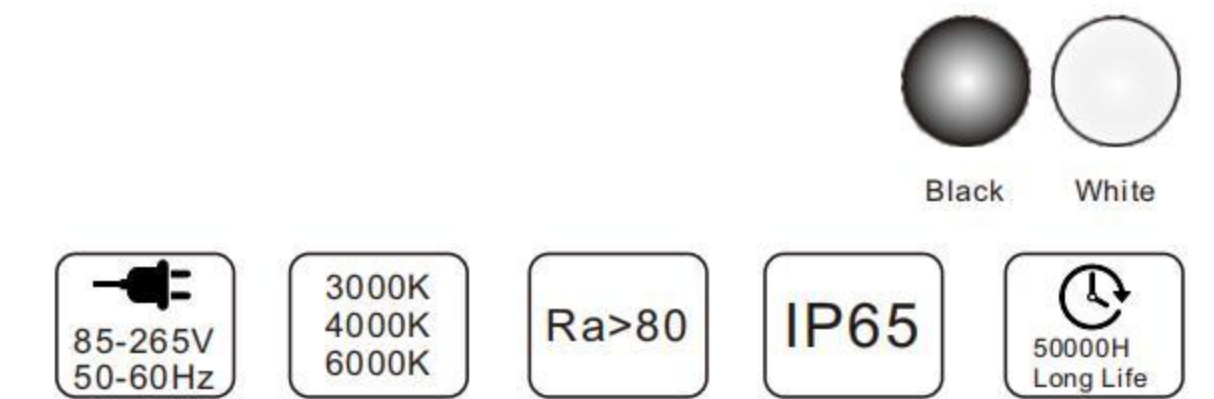

XG-602

Item No	Power	Size	Input	Lumen	Material
XG-602	24W	L270*W135*H85mm	AC 85-265V 50-60Hz	100LM/W	PP+PP

TECHNICAL SPECIFICATIONS

Product Name :	Moisture-proof lamps
Model no:	XG-601/602/603/604/605/606/607
Power :	24W
Color :	White / Black
Input :	AC85-265V , 50 /60 HZ
Temperature range :	-20-50°C
Light source :	SMD2835
Lumen :	100 LM/W
Colour Temperture :	3000K - 6500K
Colour Rendering Index :	CRI>80
Beam angle :	120°
Power factor :	Pf>0.5 / Pf>0.9
Power efficiency :	92%
Housing material :	PP
Cover material :	PP
Lighning protection :	1.5-4KV
Sealing material :	Gule
Protection class :	Ip65