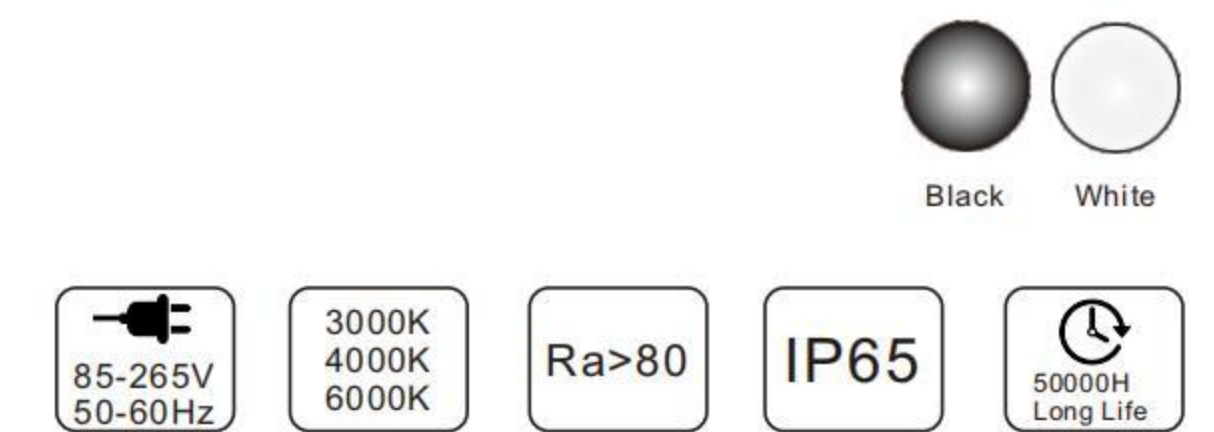

XG-603

Item No	Power	Size	Input	Lumen	Material
XG-603	24W	L270*W135*H85mm	AC 85-265V 50-60Hz	100LM/W	PP+PP