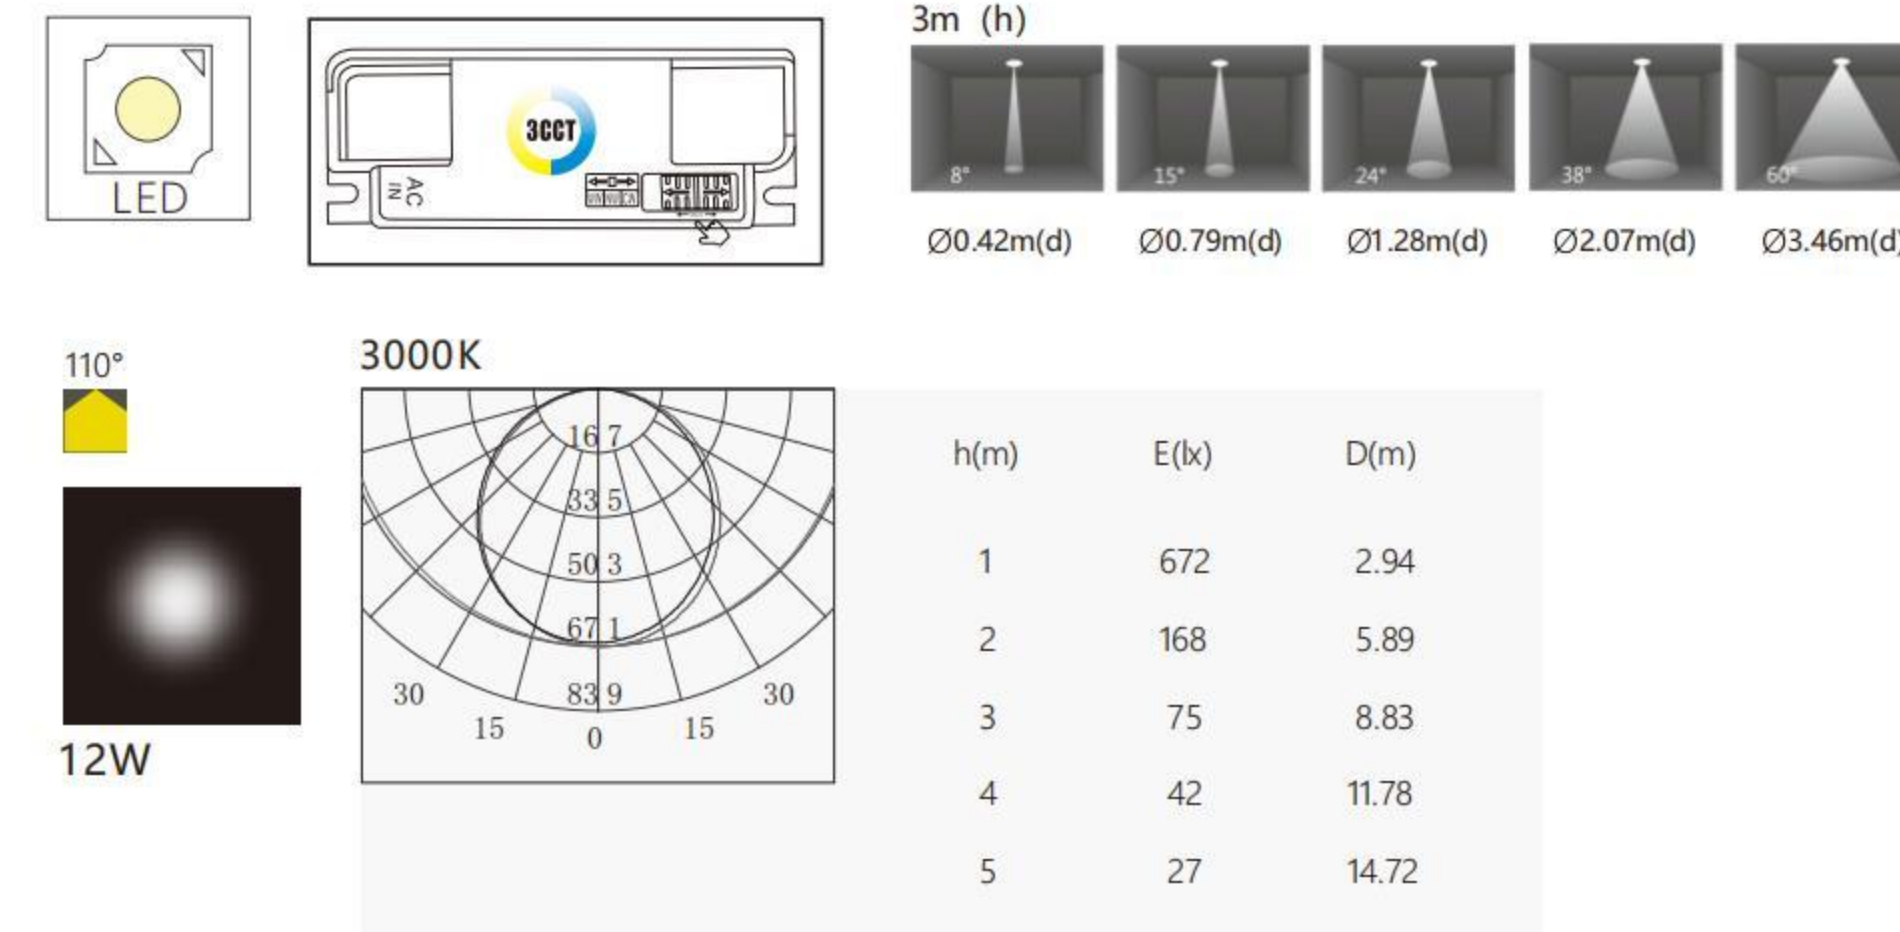

XG-CS102 SERIES

85-265V 50-60Hz	UGR≤6	LED	50000H Long Life
IP20	IP20	IP20	IP20
3CCT	3000K Ra≥80	4000K Ra≥80	6500K Ra≥80
OSRAM	SAN AN	CREE	BRIDGELUX
	WH	BK	

CDS217

TECHNICAL SPECIFICATIONS

Product Name :	COB Downlight
Model no:	CDS217
Power :	12W
Input :	AC85-265V , 50 /60 HZ
Temperature range :	-20-50°C
Light source :	COB
Lumen :	80-110 LM/W
Colour Temperture :	3000K - 6500K/CCT
Colour Rendering Index :	CRI>80
Beam angle :	15°/24°/36°
Power factor :	Pf>0.5 / Pf>0.9
Power efficiency :	92%
Housing material :	Die-casting Aluminium
Optical material:	Lens
Lighning protection :	1.5-4KV
Protection class :	Ip20

MODEL :
CDS217-12W