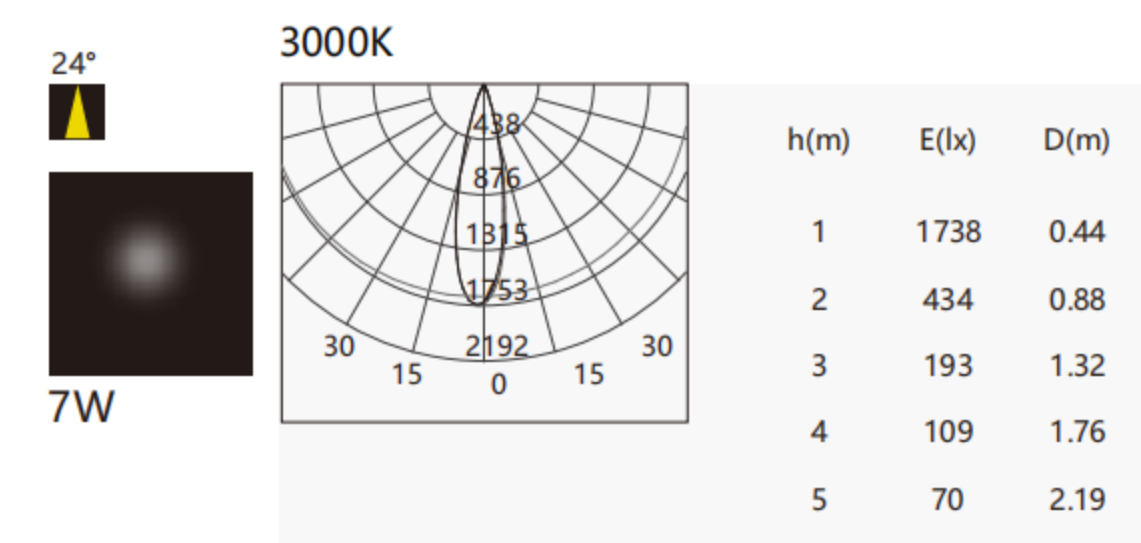

CD-2365 SERIES