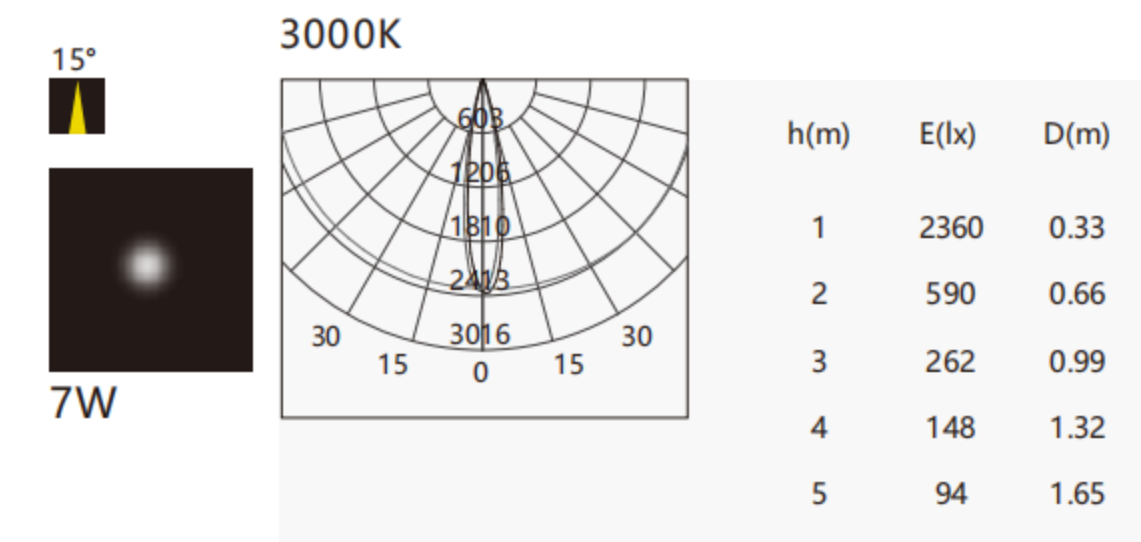

CD-2365 SERIES