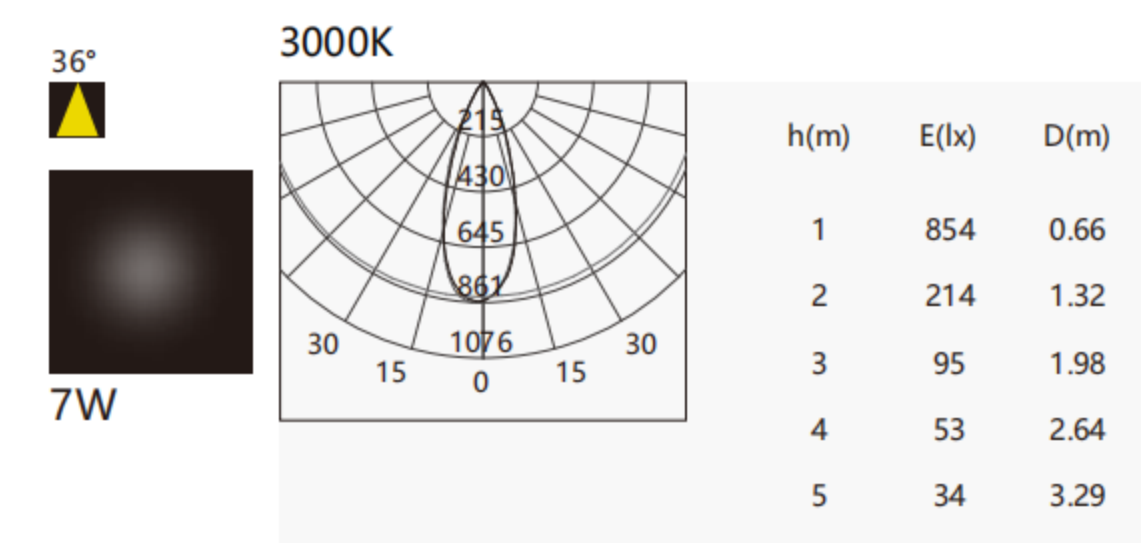

CD-2365 SERIES