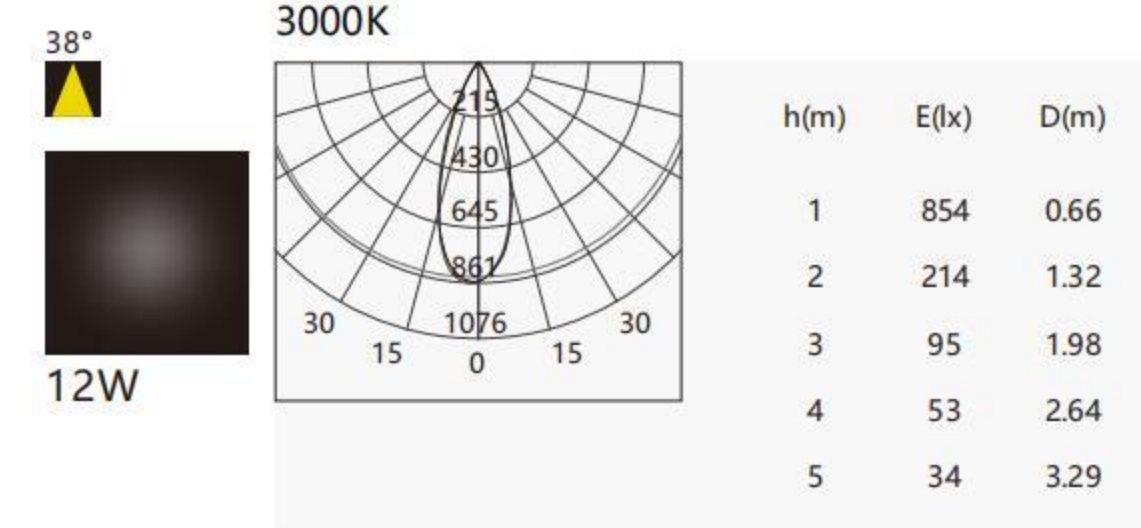

CD-2354 SERIES

85-265V 50-60Hz	UGR≤6	LED	50000H Long Life
IP20	3000K Ra>80	4000K Ra>80	6500K Ra>80
OSRAM	SAN AN	CREE	BRIDGELUX
	WH	BK	
SHINE WH	SHINE BK	MATT WH	MATT BK
UV BK	UV SL	UV GD	UV RSGD

**CD-2354**

**TECHNICAL SPECIFICATIONS**

Product Name :	COB Downlight
Model no:	CD-2354
Power :	7W/10W/7W/12W/18W/18W/30W
Input :	AC85-265V , 50 /60 HZ
Temperature range :	-20-50°C
Light source :	COB
Lumen :	80-110 LM/W
Colour Temperture :	3000K - 6500K/CCT
Colour Rendering Index :	CRI>80
Beam angle :	8°/15°/24°/38°/55°
Power factor :	Pf>0.5 / Pf>0.9
Power efficiency :	92%
Housing material :	Die-casting Aluminium
Optical material:	Reflective cup/Lens
Lighning protection :	1.5-4KV
Protection class :	Ip20