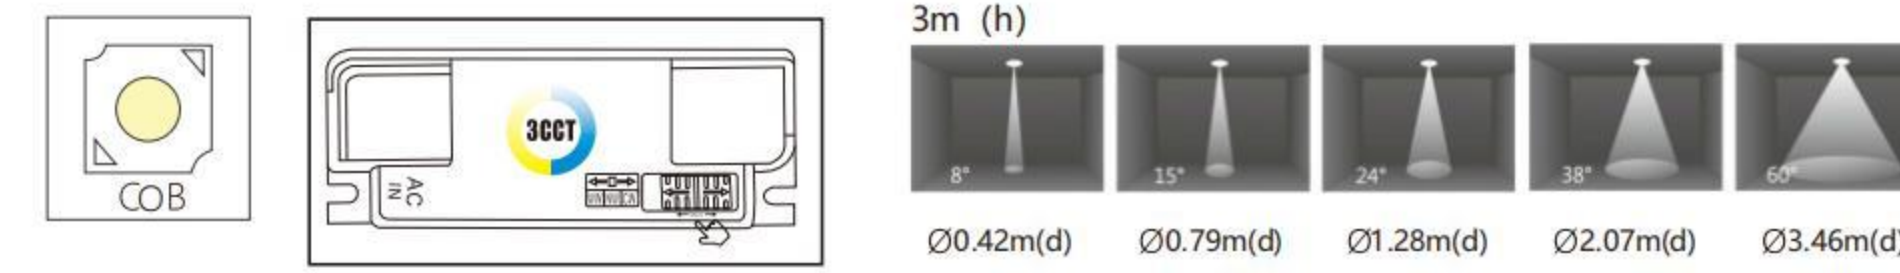

CD-2354 SERIES

85-265V 50-60Hz	UGR≤6	LED	50000H Long Life
IP20	3000K Ra>80	4000K Ra>80	6500K Ra>80
OSRAM	SAN AN	CREE	BRIDGELUX
	WH	BK	
SHINE WH	SHINE BK	MATT WH	MATT BK
UV BK	UV SL	UV GD	UV RSGD

**CD-2354**

**TECHNICAL SPECIFICATIONS**

Product Name :	COB Downlight
Model no:	CD-2354
Power :	7W/10W/7W/12W/18W/18W/30W
Input :	AC85-265V , 50 /60 HZ
Temperature range :	-20-50°C
Light source :	COB
Lumen :	80-110 LM/W
Colour Temperture :	3000K - 6500K/CCT
Colour Rendering Index :	CRI>80
Beam angle :	8°/15°/24°/38°/55°
Power factor :	Pf>0.5 / Pf>0.9
Power efficiency :	92%
Housing material :	Die-casting Aluminium
Optical material:	Reflective cup/Lens
Lighning protection :	1.5-4KV
Protection class :	Ip20