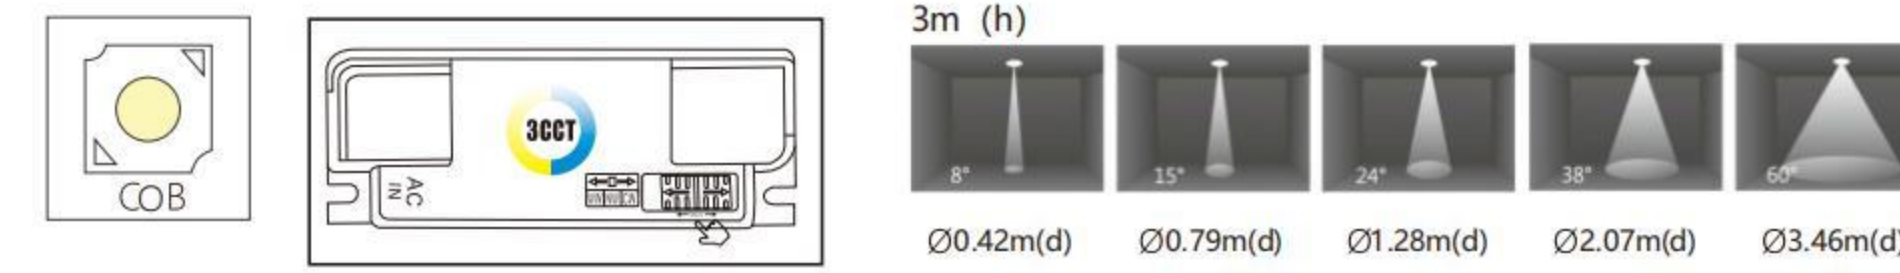

CD-2346 SERIES

85-265V 50-60Hz	UGR≤6	LED	50000H Long Life
IP20	3000K Ra≥80	4000K Ra≥80	6500K Ra≥80
OSRAM	SAN AN	CREE	BRIDGELUX
SHINE WH	SHINE BK	MATT SL	MATT BK
UV SL	UV RSGD	WH	BK

**CD-2346**

**TECHNICAL SPECIFICATIONS**

Product Name :	COB Downlight
Model no:	CD-2346
Power :	10W/15W/10W/15W/2*10W/2*15W
Input :	AC85-265V , 50 /60 HZ
Temperature range :	-20-50°C
Light source :	COB
Lumen :	80-110 LM/W
Colour Temperature :	3000K - 6500K/CCT
Colour Rendering Index :	CRI>80
Beam angle :	15°/24°/36°
Power factor :	Pf>0.5 / Pf>0.9
Power efficiency :	92%
Housing material :	Die-casting Aluminium
Optical material:	Reflective cup
Lighning protection :	1.5-4KV
Protection class :	Ip20