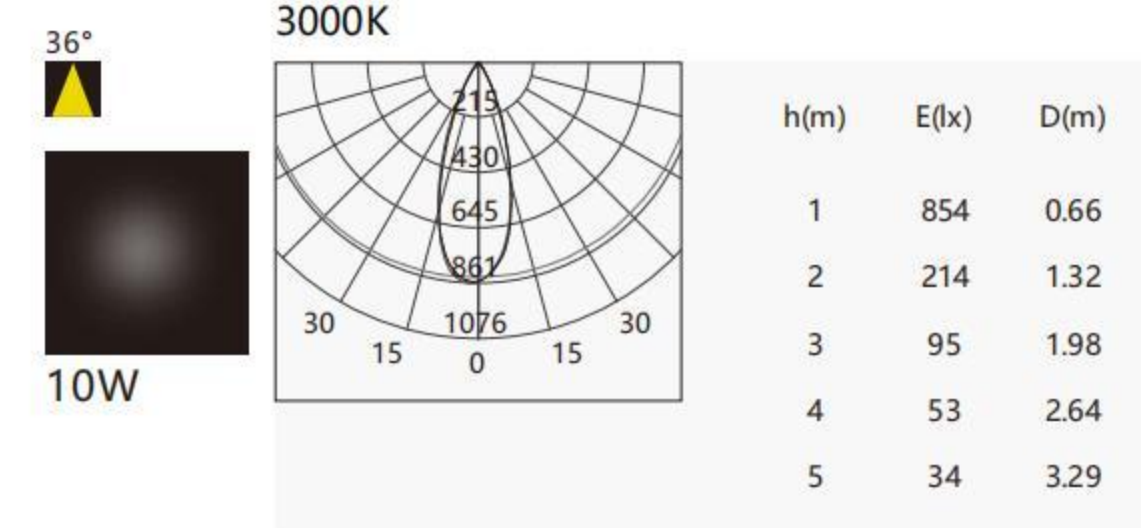

CD-2346 SERIES

85-265V 50-60Hz	UGR≤6	LED	50000H Long Life
IP20	3000K Ra≥80	4000K Ra≥80	6500K Ra≥80
OSRAM	SAN AN	CREE	BRIDGELUX
SHINE WH	SHINE BK	MATT SL	MATT BK
UV SL	UV RSGD	WH	BK

**CD-2346**

**TECHNICAL SPECIFICATIONS**

Product Name :	COB Downlight
Model no:	CD-2346
Power :	10W/15W/10W/15W/2*10W/2*15W
Input :	AC85-265V , 50 /60 HZ
Temperature range :	-20-50°C
Light source :	COB
Lumen :	80-110 LM/W
Colour Temperature :	3000K - 6500K/CCT
Colour Rendering Index :	CRI>80
Beam angle :	15°/24°/36°
Power factor :	Pf>0.5 / Pf>0.9
Power efficiency :	92%
Housing material :	Die-casting Aluminium
Optical material:	Reflective cup
Lighning protection :	1.5-4KV
Protection class :	Ip20