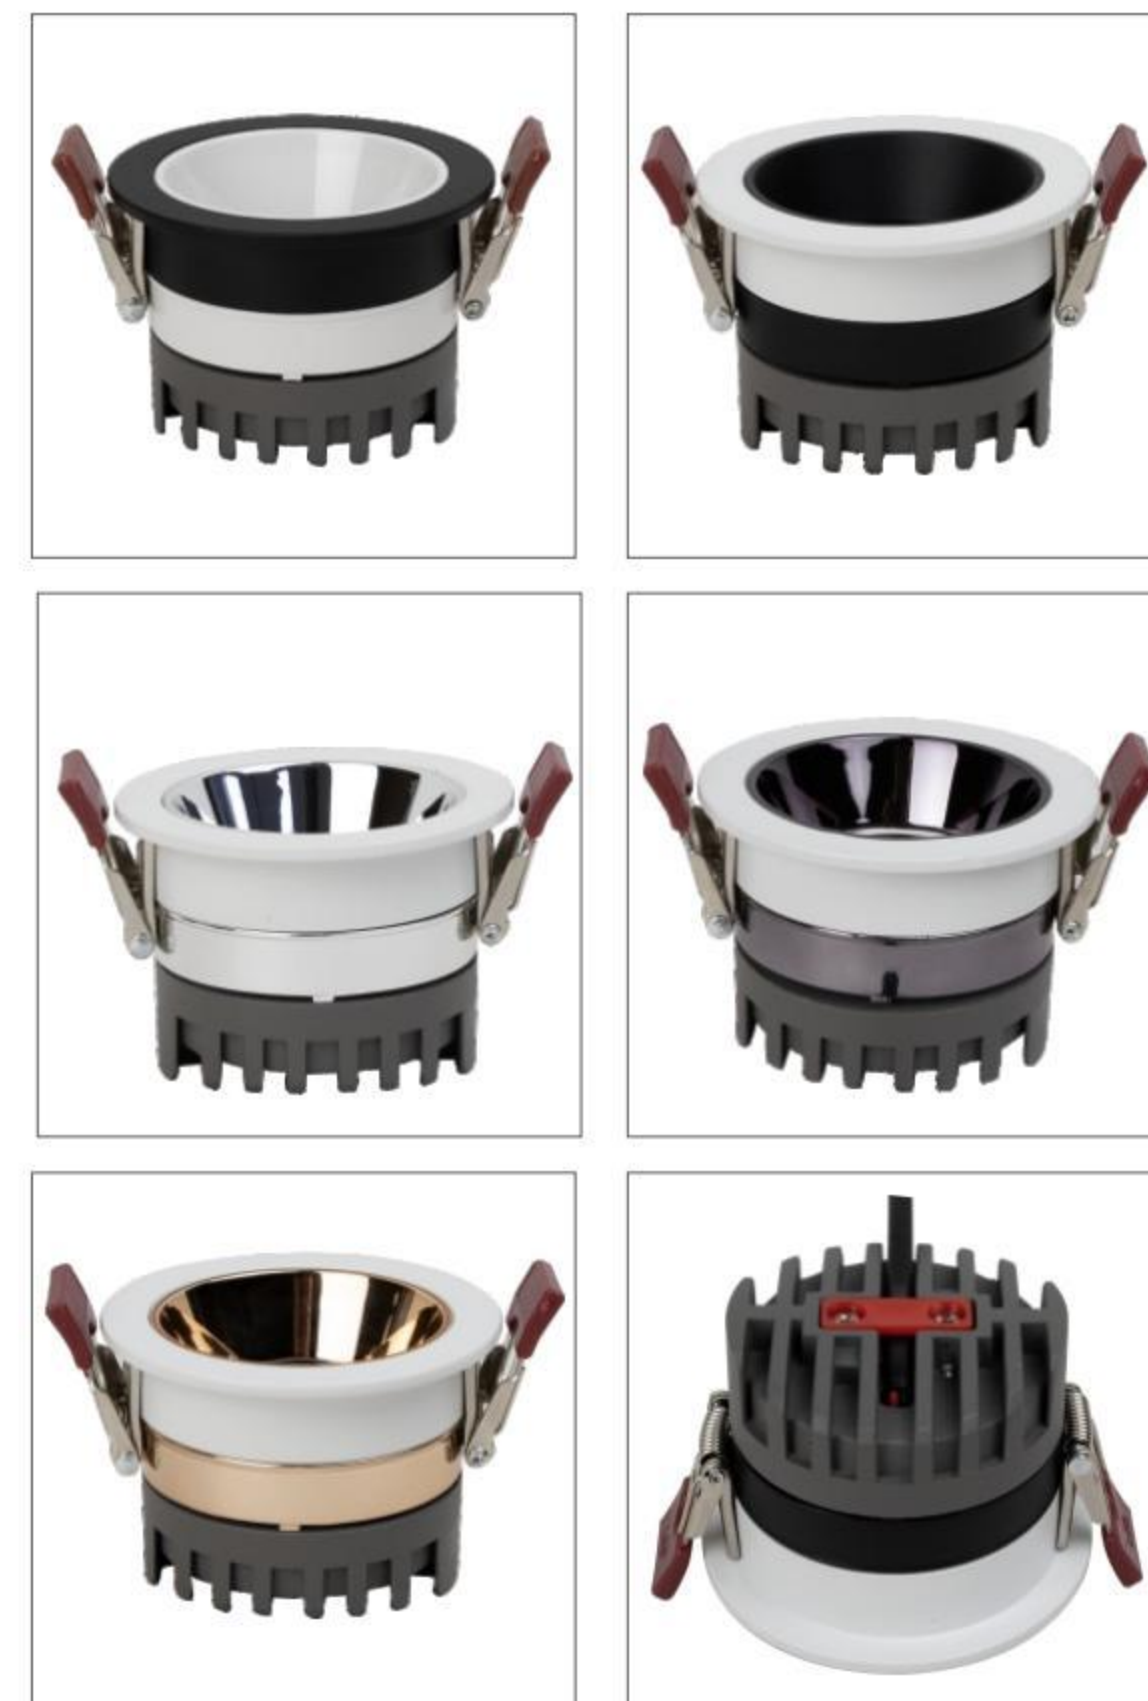

**CD-2330**

**TECHNICAL SPECIFICATIONS**

Product Name :	COB Downlight
Model no:	CD-2330
Power :	7W/7W/12W/18W
Input :	AC85-265V , 50 /60 HZ
Temperature range :	-20-50°C
Light source :	COB
Lumen :	80-110 LM/W
Colour Temperature :	3000K - 6500K/CCT
Colour Rendering Index :	CRI>80
Beam angle :	8°15°24°38°55°
Power factor :	Pf>0.5 / Pf>0.9
Power efficiency :	92%
Housing material :	Die-casting Aluminium
Optical material:	Reflective cup+Lens
Lighning protection :	1.5-4KV
Protection class :	Ip20

CD-2330 SERIES

85-265V 50-60Hz	UGR≤6	LED	50000H Long Life
IP20	IP20	IP20	IP20
3000K Ra>80	4000K Ra>80	6500K Ra>80	
OSRAM	SAN AN	CREE	BRIDGELUX
		WH	BK
SHINE WH	SHINE BK	MATT BK	MATT SL
UV BK	UV SL	UV GD	UV RSGD