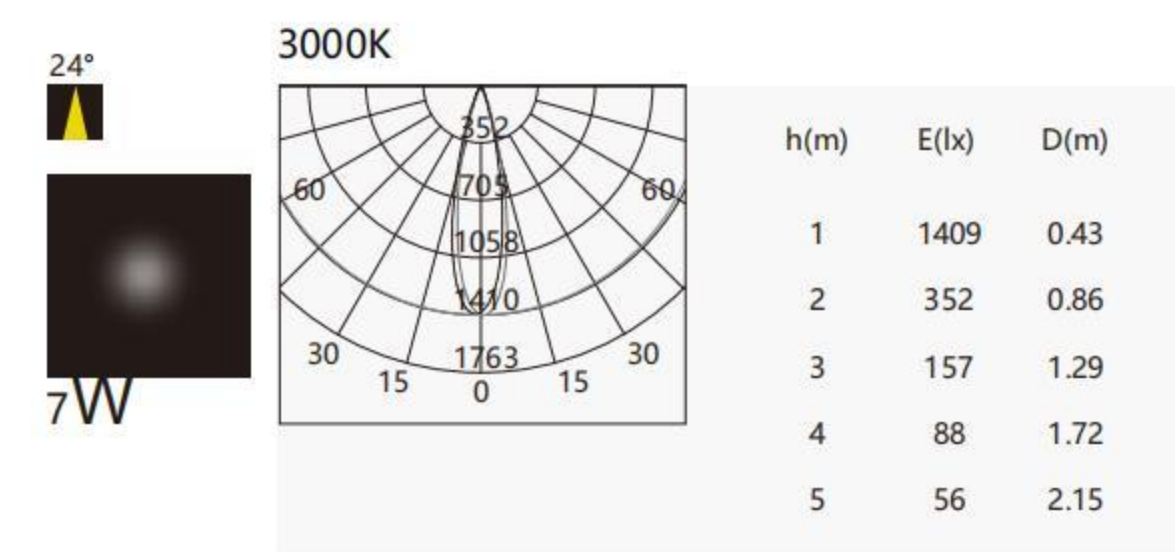

**CD-2330**

**TECHNICAL SPECIFICATIONS**

Product Name :	COB Downlight
Model no:	CD-2330
Power :	7W/7W/12W/18W
Input :	AC85-265V , 50 /60 HZ
Temperature range :	-20-50°C
Light source :	COB
Lumen :	80-110 LM/W
Colour Temperature :	3000K - 6500K/CCT
Colour Rendering Index :	CRI>80
Beam angle :	8°15°24°38°55°
Power factor :	Pf>0.5 / Pf>0.9
Power efficiency :	92%
Housing material :	Die-casting Aluminium
Optical material:	Reflective cup+Lens
Lighning protection :	1.5-4KV
Protection class :	Ip20

CD-2330 SERIES

85-265V 50-60Hz	UGR≤6	LED	50000H Long Life
IP20	IP20	IP20	IP20
3000K Ra>80	4000K Ra>80	6500K Ra>80	
OSRAM	SAN AN	CREE	BRIDGELUX
		WH	BK
SHINE WH	SHINE BK	MATT BK	MATT SL
UV BK	UV SL	UV GD	UV RSGD