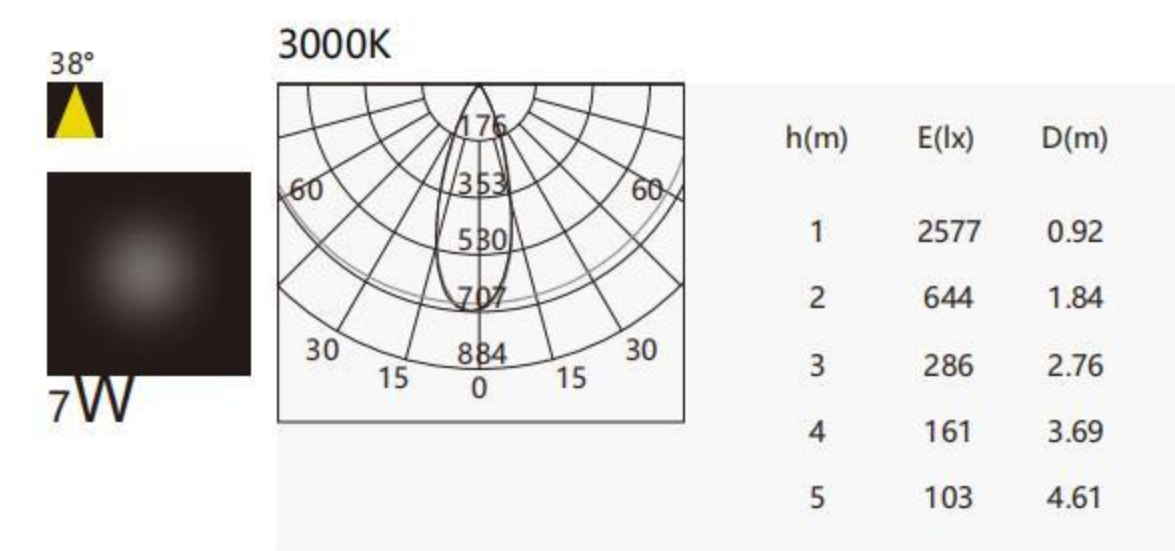

**CD-2330**

**TECHNICAL SPECIFICATIONS**

Product Name :	COB Downlight
Model no:	CD-2330
Power :	7W/7W/12W/18W
Input :	AC85-265V , 50 /60 HZ
Temperature range :	-20-50°C
Light source :	COB
Lumen :	80-110 LM/W
Colour Temperature :	3000K - 6500K/CCT
Colour Rendering Index :	CRI>80
Beam angle :	8°15°24°38°55°
Power factor :	Pf>0.5 / Pf>0.9
Power efficiency :	92%
Housing material :	Die-casting Aluminium
Optical material:	Reflective cup+Lens
Lighning protection :	1.5-4KV
Protection class :	Ip20

CD-2330 SERIES

85-265V 50-60Hz	UGR≤6	LED	50000H Long Life
IP20	IP20	IP20	IP20
3000K Ra>80	4000K Ra>80	6500K Ra>80	
OSRAM	SAN AN	CREE	BRIDGELUX
		WH	BK
SHINE WH	SHINE BK	MATT BK	MATT SL
UV BK	UV SL	UV GD	UV RSGD