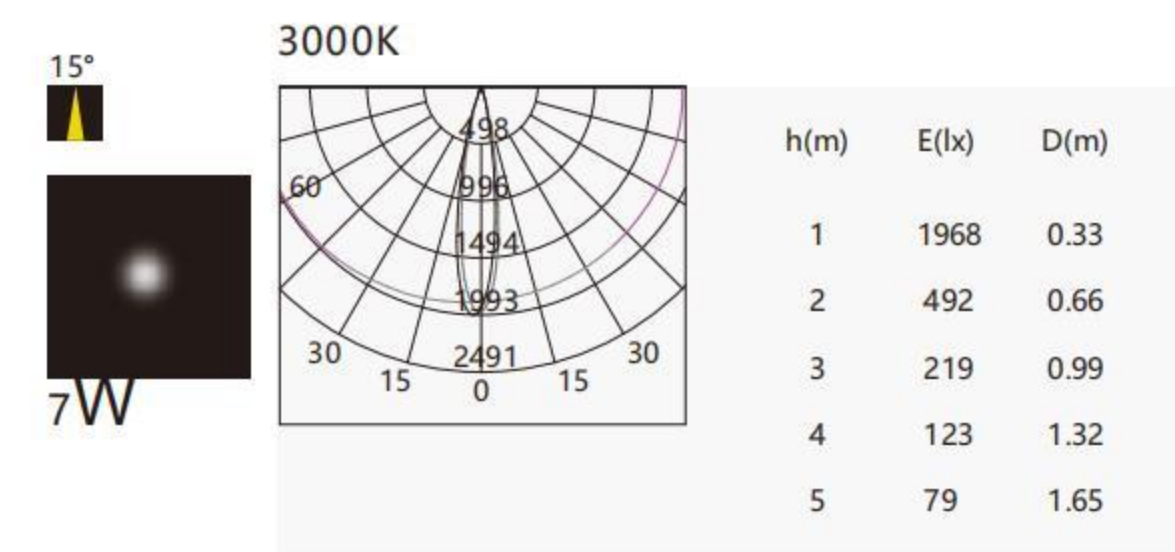

**CD-2330**

**TECHNICAL SPECIFICATIONS**

Product Name :	COB Downlight
Model no:	CD-2330
Power :	7W/7W/12W/18W
Input :	AC85-265V , 50 /60 HZ
Temperature range :	-20-50°C
Light source :	COB
Lumen :	80-110 LM/W
Colour Temperature :	3000K - 6500K/CCT
Colour Rendering Index :	CRI>80
Beam angle :	8°15°24°38°55°
Power factor :	Pf>0.5 / Pf>0.9
Power efficiency :	92%
Housing material :	Die-casting Aluminium
Optical material:	Reflective cup+Lens
Lighning protection :	1.5-4KV
Protection class :	Ip20

CD-2330 SERIES

85-265V 50-60Hz	UGR≤6	LED	50000H Long Life
IP20	IP20	IP20	IP20
3000K Ra>80	4000K Ra>80	6500K Ra>80	
OSRAM	SAN AN	CREE	BRIDGELUX
		WH	BK
SHINE WH	SHINE BK	MATT BK	MATT SL
UV BK	UV SL	UV GD	UV RSGD