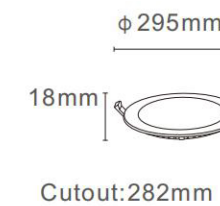

RD-YL06

RD-YL09

TECHNICAL SPECIFICATIONS

Product Name :	Slim Panel Light
Model no:	RD-YL06/YL09
Power :	3W/6W/9W/12W/15W/18W/24W
Input :	AC85-265V , 50 /60 HZ
Temperature range :	-20-50°C
Light source :	LED SMD2835
Lumen :	80LM/W
Colour Temperture :	3000K - 6500K
Colour Rendering Index :	CRI>80
Beam angle :	110°
Power factor :	Pf>0.5 / Pf>0.9
Power efficiency :	92%
Housing material :	Die casting Aluminium
Diffuser :	PP+glass & PS+PS
Lighning protection :	1.5-4KV
Protection class :	Ip20

YL06/YL09 SERIES

3000K

h(m)	E(lx)	D(m)
1	392	2.18
2	98	4.36
3	44	6.54
4	25	8.72
5	16	10.90

MODEL : RD-3W

MODEL : RD-6W

MODEL : RD-9W

MODEL : RD-12W

MODEL : RD-15W

MODEL : RD-18W

MODEL : RD-24W

SQ-YL06 **SQ-YL09**

TECHNICAL SPECIFICATIONS

Product Name :	Slim Panel Light
Model no:	SQ-YL06/YL09
Power :	3W/6W/9W/12W/15W/18W/24W
Input :	AC85-265V , 50 /60 HZ
Temperature range :	-20-50°C
Light source :	LED SMD2835
Lumen :	80LM/W
Colour Temperture :	3000K - 6500K
Colour Rendering Index :	CRI>80
Beam angle :	110°
Power factor :	Pf>0.5 / Pf>0.9
Power efficiency :	92%
Housing material :	Die casting Aluminium
Diffuser :	PP+glass & PS+PS
Lighning protection :	1.5-4KV
Protection class :	Ip20