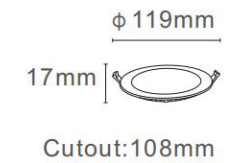

RD-YL06

RD-YL09

TECHNICAL SPECIFICATIONS

Product Name :	Slim Panel Light
Model no:	RD-YL06/YL09
Power :	3W/6W/9W/12W/15W/18W/24W
Input :	AC85-265V , 50 /60 HZ
Temperature range :	-20-50°C
Light source :	LED SMD2835
Lumen :	80LM/W
Colour Temperture :	3000K - 6500K
Colour Rendering Index :	CRI>80
Beam angle :	110°
Power factor :	Pf>0.5 / Pf>0.9
Power efficiency :	92%
Housing material :	Die casting Aluminium
Diffuser :	PP+glass & PS+PS
Lighning protection :	1.5-4KV
Protection class :	Ip20

YL06/YL09 SERIES

3000K

h(m)	E(lx)	D(m)
1	392	2.18
2	98	4.36
3	44	6.54
4	25	8.72
5	16	10.90

MODEL : RD-3W

MODEL : RD-6W

MODEL : RD-9W

MODEL : RD-12W

MODEL : RD-15W

MODEL : RD-18W

MODEL : RD-24W

SQ-YL06 **SQ-YL09**

TECHNICAL SPECIFICATIONS

Product Name :	Slim Panel Light
Model no:	SQ-YL06/YL09
Power :	3W/6W/9W/12W/15W/18W/24W
Input :	AC85-265V , 50 /60 HZ
Temperature range :	-20-50°C
Light source :	LED SMD2835
Lumen :	80LM/W
Colour Temperture :	3000K - 6500K
Colour Rendering Index :	CRI>80
Beam angle :	110°
Power factor :	Pf>0.5 / Pf>0.9
Power efficiency :	92%
Housing material :	Die casting Aluminium
Diffuser :	PP+glass & PS+PS
Lighning protection :	1.5-4KV
Protection class :	Ip20