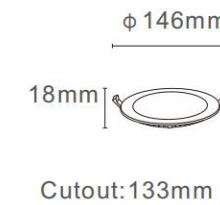

RD-YL06

RD-YL09

TECHNICAL SPECIFICATIONS

Product Name :	Slim Panel Light
Model no:	RD-YL06/YL09
Power :	3W/6W/9W/12W/15W/18W/24W
Input :	AC85-265V , 50 /60 HZ
Temperature range :	-20-50°C
Light source :	LED SMD2835
Lumen :	80LM/W
Colour Temperture :	3000K - 6500K
Colour Rendering Index :	CRI>80
Beam angle :	110°
Power factor :	Pf>0.5 / Pf>0.9
Power efficiency :	92%
Housing material :	Die casting Aluminium
Diffuser :	PP+glass & PS+PS
Lighning protection :	1.5-4KV
Protection class :	Ip20

YL06/YL09 SERIES

3000K

h(m)	E(lx)	D(m)
1	392	2.18
2	98	4.36
3	44	6.54
4	25	8.72
5	16	10.90

MODEL : RD-3W

MODEL : RD-6W

MODEL : RD-9W

MODEL : RD-12W

MODEL : RD-15W

MODEL : RD-18W

MODEL : RD-24W

SQ-YL06 **SQ-YL09**

TECHNICAL SPECIFICATIONS

Product Name :	Slim Panel Light
Model no:	SQ-YL06/YL09
Power :	3W/6W/9W/12W/15W/18W/24W
Input :	AC85-265V , 50 /60 HZ
Temperature range :	-20-50°C
Light source :	LED SMD2835
Lumen :	80LM/W
Colour Temperture :	3000K - 6500K
Colour Rendering Index :	CRI>80
Beam angle :	110°
Power factor :	Pf>0.5 / Pf>0.9
Power efficiency :	92%
Housing material :	Die casting Aluminium
Diffuser :	PP+glass & PS+PS
Lighning protection :	1.5-4KV
Protection class :	Ip20