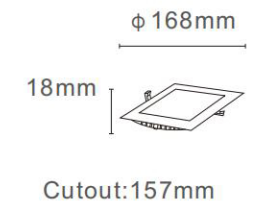

MODEL : RD-18W

MODEL : RD-24W

SQ-YL06 **SQ-YL09**

TECHNICAL SPECIFICATIONS

Product Name :	Slim Panel Light
Model no:	SQ-YL06/YL09
Power :	3W/6W/9W/12W/15W/18W/24W
Input :	AC85-265V , 50 /60 HZ
Temperature range :	-20-50°C
Light source :	LED SMD2835
Lumen :	80LM/W
Colour Temperture :	3000K - 6500K
Colour Rendering Index :	CRI>80
Beam angle :	110°
Power factor :	Pf>0.5 / Pf>0.9
Power efficiency :	92%
Housing material :	Die casting Aluminium
Diffuser :	PP+glass & PS+PS
Lighning protection :	1.5-4KV
Protection class :	Ip20

YL06/YL09 SERIES

3000K

h(m)	E(lx)	D(m)
1	392	2.18
2	98	4.36
3	44	6.54
4	25	8.72
5	16	10.90

MODEL : SQ-3W

MODEL : SQ-6W

MODEL : SQ-9W

MODEL : SQ-12W

MODEL : SQ-15W