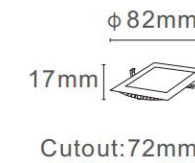

MODEL : RD-18W

MODEL : RD-24W

SQ-YL06 **SQ-YL09**

TECHNICAL SPECIFICATIONS

Product Name :	Slim Panel Light
Model no:	SQ-YL06/YL09
Power :	3W/6W/9W/12W/15W/18W/24W
Input :	AC85-265V , 50 /60 HZ
Temperature range :	-20-50°C
Light source :	LED SMD2835
Lumen :	80LM/W
Colour Temperture :	3000K - 6500K
Colour Rendering Index :	CRI>80
Beam angle :	110°
Power factor :	Pf>0.5 / Pf>0.9
Power efficiency :	92%
Housing material :	Die casting Aluminium
Diffuser :	PP+glass & PS+PS
Lighning protection :	1.5-4KV
Protection class :	Ip20

YL06/YL09 SERIES

3000K

h(m)	E(lx)	D(m)
1	392	2.18
2	98	4.36
3	44	6.54
4	25	8.72
5	16	10.90

MODEL : SQ-3W

MODEL : SQ-6W

MODEL : SQ-9W

MODEL : SQ-12W

MODEL : SQ-15W