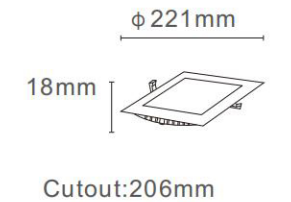

MODEL : SQ-18W