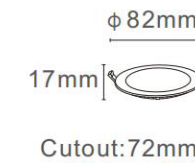

RD-YL06

RD-YL09

TECHNICAL SPECIFICATIONS

Product Name :	Slim Panel Light
Model no:	RD-YL06/YL09
Power :	3W/6W/9W/12W/15W/18W/24W
Input :	AC85-265V , 50 /60 HZ
Temperature range :	-20-50°C
Light source :	LED SMD2835
Lumen :	80LM/W
Colour Temperture :	3000K - 6500K
Colour Rendering Index :	CRI>80
Beam angle :	110°
Power factor :	Pf>0.5 / Pf>0.9
Power efficiency :	92%
Housing material :	Die casting Aluminium
Diffuser :	PP+glass & PS+PS
Lighning protection :	1.5-4KV
Protection class :	Ip20

YL06/YL09 SERIES

3000K

h(m)	E(lx)	D(m)
1	392	2.18
2	98	4.36
3	44	6.54
4	25	8.72
5	16	10.90

MODEL : RD-3W

MODEL : RD-6W

MODEL : RD-9W

MODEL : RD-12W

MODEL : RD-15W

MODEL : RD-18W

MODEL : RD-24W

SQ-YL06 **SQ-YL09**

TECHNICAL SPECIFICATIONS

Product Name :	Slim Panel Light
Model no:	SQ-YL06/YL09
Power :	3W/6W/9W/12W/15W/18W/24W
Input :	AC85-265V , 50 /60 HZ
Temperature range :	-20-50°C
Light source :	LED SMD2835
Lumen :	80LM/W
Colour Temperture :	3000K - 6500K
Colour Rendering Index :	CRI>80
Beam angle :	110°
Power factor :	Pf>0.5 / Pf>0.9
Power efficiency :	92%
Housing material :	Die casting Aluminium
Diffuser :	PP+glass & PS+PS
Lighning protection :	1.5-4KV
Protection class :	Ip20