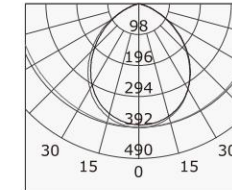

3000K

h(m)	E(lx)	D(m)
1	392	2.18
2	98	4.36
3	44	6.54
4	25	8.72
5	16	10.90