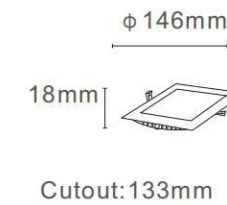

MODEL : RD-18W

MODEL : RD-24W

SQ-YL06 **SQ-YL09**

TECHNICAL SPECIFICATIONS

Product Name :	Slim Panel Light
Model no:	SQ-YL06/YL09
Power :	3W/6W/9W/12W/15W/18W/24W
Input :	AC85-265V , 50 /60 HZ
Temperature range :	-20-50°C
Light source :	LED SMD2835
Lumen :	80LM/W
Colour Temperture :	3000K - 6500K
Colour Rendering Index :	CRI>80
Beam angle :	110°
Power factor :	Pf>0.5 / Pf>0.9
Power efficiency :	92%
Housing material :	Die casting Aluminium
Diffuser :	PP+glass & PS+PS
Lighning protection :	1.5-4KV
Protection class :	Ip20

YL06/YL09 SERIES

3000K

h(m)	E(lx)	D(m)
1	392	2.18
2	98	4.36
3	44	6.54
4	25	8.72
5	16	10.90

MODEL : SQ-3W

MODEL : SQ-6W

MODEL : SQ-9W

MODEL : SQ-12W

MODEL : SQ-15W