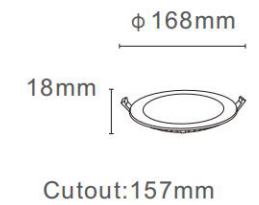

RD-YL06

RD-YL09

TECHNICAL SPECIFICATIONS

Product Name :	Slim Panel Light
Model no:	RD-YL06/YL09
Power :	3W/6W/9W/12W/15W/18W/24W
Input :	AC85-265V , 50 /60 HZ
Temperature range :	-20-50°C
Light source :	LED SMD2835
Lumen :	80LM/W
Colour Temperture :	3000K - 6500K
Colour Rendering Index :	CRI>80
Beam angle :	110°
Power factor :	Pf>0.5 / Pf>0.9
Power efficiency :	92%
Housing material :	Die casting Aluminium
Diffuser :	PP+glass & PS+PS
Lighning protection :	1.5-4KV
Protection class :	Ip20

YL06/YL09 SERIES

3000K

h(m)	E(lx)	D(m)
1	392	2.18
2	98	4.36
3	44	6.54
4	25	8.72
5	16	10.90

MODEL : RD-3W

MODEL : RD-6W

MODEL : RD-9W

MODEL : RD-12W

MODEL : RD-15W

MODEL : RD-18W

MODEL : RD-24W

SQ-YL06 **SQ-YL09**

TECHNICAL SPECIFICATIONS

Product Name :	Slim Panel Light
Model no:	SQ-YL06/YL09
Power :	3W/6W/9W/12W/15W/18W/24W
Input :	AC85-265V , 50 /60 HZ
Temperature range :	-20-50°C
Light source :	LED SMD2835
Lumen :	80LM/W
Colour Temperture :	3000K - 6500K
Colour Rendering Index :	CRI>80
Beam angle :	110°
Power factor :	Pf>0.5 / Pf>0.9
Power efficiency :	92%
Housing material :	Die casting Aluminium
Diffuser :	PP+glass & PS+PS
Lighning protection :	1.5-4KV
Protection class :	Ip20