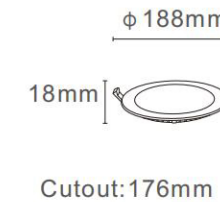

RD-YL06

RD-YL09

TECHNICAL SPECIFICATIONS

Product Name :	Slim Panel Light
Model no:	RD-YL06/YL09
Power :	3W/6W/9W/12W/15W/18W/24W
Input :	AC85-265V , 50 /60 HZ
Temperature range :	-20-50°C
Light source :	LED SMD2835
Lumen :	80LM/W
Colour Temperture :	3000K - 6500K
Colour Rendering Index :	CRI>80
Beam angle :	110°
Power factor :	Pf>0.5 / Pf>0.9
Power efficiency :	92%
Housing material :	Die casting Aluminium
Diffuser :	PP+glass & PS+PS
Lighning protection :	1.5-4KV
Protection class :	Ip20

YL06/YL09 SERIES

3000K

h(m)	E(lx)	D(m)
1	392	2.18
2	98	4.36
3	44	6.54
4	25	8.72
5	16	10.90

MODEL : RD-3W

MODEL : RD-6W

MODEL : RD-9W

MODEL : RD-12W

MODEL : RD-15W

MODEL : RD-18W

MODEL : RD-24W

SQ-YL06 **SQ-YL09**

TECHNICAL SPECIFICATIONS

Product Name :	Slim Panel Light
Model no:	SQ-YL06/YL09
Power :	3W/6W/9W/12W/15W/18W/24W
Input :	AC85-265V , 50 /60 HZ
Temperature range :	-20-50°C
Light source :	LED SMD2835
Lumen :	80LM/W
Colour Temperture :	3000K - 6500K
Colour Rendering Index :	CRI>80
Beam angle :	110°
Power factor :	Pf>0.5 / Pf>0.9
Power efficiency :	92%
Housing material :	Die casting Aluminium
Diffuser :	PP+glass & PS+PS
Lighning protection :	1.5-4KV
Protection class :	Ip20