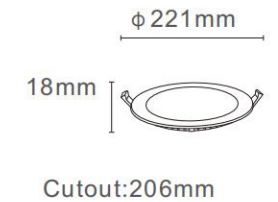

RD-YL06

RD-YL09

TECHNICAL SPECIFICATIONS

Product Name :	Slim Panel Light
Model no:	RD-YL06/YL09
Power :	3W/6W/9W/12W/15W/18W/24W
Input :	AC85-265V , 50 /60 HZ
Temperature range :	-20-50°C
Light source :	LED SMD2835
Lumen :	80LM/W
Colour Temperture :	3000K - 6500K
Colour Rendering Index :	CRI>80
Beam angle :	110°
Power factor :	Pf>0.5 / Pf>0.9
Power efficiency :	92%
Housing material :	Die casting Aluminium
Diffuser :	PP+glass & PS+PS
Lighning protection :	1.5-4KV
Protection class :	Ip20

YL06/YL09 SERIES

3000K

h(m)	E(lx)	D(m)
1	392	2.18
2	98	4.36
3	44	6.54
4	25	8.72
5	16	10.90

MODEL : RD-3W

MODEL : RD-6W

MODEL : RD-9W

MODEL : RD-12W

MODEL : RD-15W

MODEL : RD-18W

MODEL : RD-24W

SQ-YL06 **SQ-YL09**

TECHNICAL SPECIFICATIONS

Product Name :	Slim Panel Light
Model no:	SQ-YL06/YL09
Power :	3W/6W/9W/12W/15W/18W/24W
Input :	AC85-265V , 50 /60 HZ
Temperature range :	-20-50°C
Light source :	LED SMD2835
Lumen :	80LM/W
Colour Temperture :	3000K - 6500K
Colour Rendering Index :	CRI>80
Beam angle :	110°
Power factor :	Pf>0.5 / Pf>0.9
Power efficiency :	92%
Housing material :	Die casting Aluminium
Diffuser :	PP+glass & PS+PS
Lighning protection :	1.5-4KV
Protection class :	Ip20