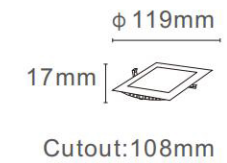

MODEL : RD-18W

MODEL : RD-24W

SQ-YL06 **SQ-YL09**

TECHNICAL SPECIFICATIONS

Product Name :	Slim Panel Light
Model no:	SQ-YL06/YL09
Power :	3W/6W/9W/12W/15W/18W/24W
Input :	AC85-265V , 50 /60 HZ
Temperature range :	-20-50°C
Light source :	LED SMD2835
Lumen :	80LM/W
Colour Temperture :	3000K - 6500K
Colour Rendering Index :	CRI>80
Beam angle :	110°
Power factor :	Pf>0.5 / Pf>0.9
Power efficiency :	92%
Housing material :	Die casting Aluminium
Diffuser :	PP+glass & PS+PS
Lighning protection :	1.5-4KV
Protection class :	Ip20

YL06/YL09 SERIES

3000K

h(m)	E(lx)	D(m)
1	392	2.18
2	98	4.36
3	44	6.54
4	25	8.72
5	16	10.90

MODEL : SQ-3W

MODEL : SQ-6W

MODEL : SQ-9W

MODEL : SQ-12W

MODEL : SQ-15W