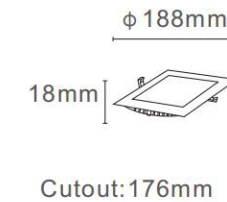

MODEL : RD-18W

MODEL : RD-24W

SQ-YL06 **SQ-YL09**

TECHNICAL SPECIFICATIONS

Product Name :	Slim Panel Light
Model no:	SQ-YL06/YL09
Power :	3W/6W/9W/12W/15W/18W/24W
Input :	AC85-265V , 50 /60 HZ
Temperature range :	-20-50°C
Light source :	LED SMD2835
Lumen :	80LM/W
Colour Temperture :	3000K - 6500K
Colour Rendering Index :	CRI>80
Beam angle :	110°
Power factor :	Pf>0.5 / Pf>0.9
Power efficiency :	92%
Housing material :	Die casting Aluminium
Diffuser :	PP+glass & PS+PS
Lighning protection :	1.5-4KV
Protection class :	Ip20

YL06/YL09 SERIES

3000K

h(m)	E(lx)	D(m)
1	392	2.18
2	98	4.36
3	44	6.54
4	25	8.72
5	16	10.90

MODEL : SQ-3W

MODEL : SQ-6W

MODEL : SQ-9W

MODEL : SQ-12W

MODEL : SQ-15W