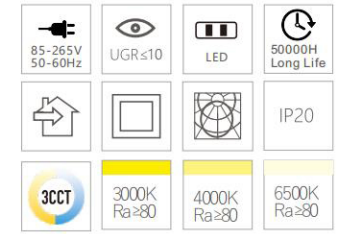

RD-YL06

RD-YL09

TECHNICAL SPECIFICATIONS

Product Name :	Slim Panel Light
Model no:	RD-YL06/YL09
Power :	3W/6W/9W/12W/15W/18W/24W
Input :	AC85-265V , 50 /60 HZ
Temperature range :	-20-50°C
Light source :	LED SMD2835
Lumen :	80LM/W
Colour Temperture :	3000K - 6500K
Colour Rendering Index :	CRI>80
Beam angle :	110°
Power factor :	Pf>0.5 / Pf>0.9
Power efficiency :	92%
Housing material :	Die casting Aluminium
Diffuser :	PP+glass & PS+PS
Lighning protection :	1.5-4KV
Protection class :	Ip20

YL06/YL09 SERIES

3000K

h(m)	E(lx)	D(m)
1	392	2.18
2	98	4.36
3	44	6.54
4	25	8.72
5	16	10.90

MODEL : RD-3W

MODEL : RD-6W

MODEL : RD-9W

MODEL : RD-12W

MODEL : RD-15W

MODEL : RD-18W

MODEL : RD-24W