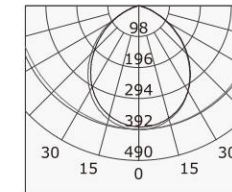

3000K

h(m)	E(lx)	D(m)
1	392	2.18
2	98	4.36
3	44	6.54
4	25	8.72
5	16	10.90