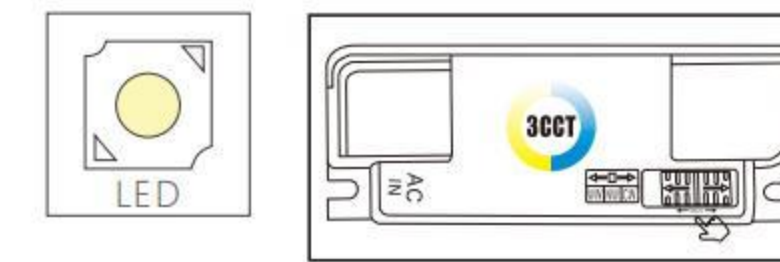

XK SERIES

85-265V 50-60Hz	UGR<10	LED	50000H Long Life
3CCT	IP20	3000K Ra>80	4000K Ra>80
		6500K Ra>80	WH BK

110°  
10W

h(m)	E(lx)	D(m)
1	392	2.18
2	98	4.36
3	44	6.54
4	25	8.72
5	16	10.90

**XK**

## TECHNICAL SPECIFICATIONS

Product Name :	Frameless panel light
Model no:	XK
Power :	10W/18W/24W/36W
Input :	AC85-265V , 50 /60 HZ
Temperature range :	-20-50°C
Light source :	LED SMD2835
Lumen :	90-110 LM/W
Colour Temperture :	3000K - 6500K/CCT
Colour Rendering Index :	CRI>80
Beam angle :	110°
Power factor :	Pf>0.5 / Pf>0.9
Power efficiency :	92%
Housing material :	Die casting Aluminium
Diffuser :	ABS+PC
Lighning protection :	1.5-4KV
Protection class :	Ip20