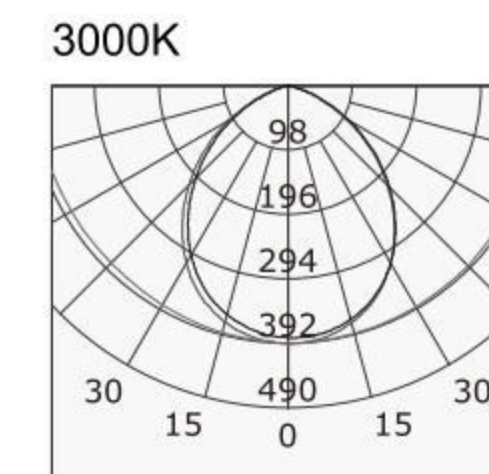

XK SERIES

85-265V 50-60Hz	UGR<10	LED	50000H Long Life
3CCT	IP20	3000K Ra>80	4000K Ra>80
		6500K Ra>80	WH BK

110°  
10W

h(m)	E(lx)	D(m)
1	392	2.18
2	98	4.36
3	44	6.54
4	25	8.72
5	16	10.90

**XK**

## TECHNICAL SPECIFICATIONS

Product Name :	Frameless panel light
Model no:	XK
Power :	10W/18W/24W/36W
Input :	AC85-265V , 50 /60 HZ
Temperature range :	-20-50°C
Light source :	LED SMD2835
Lumen :	90-110 LM/W
Colour Temperture :	3000K - 6500K/CCT
Colour Rendering Index :	CRI>80
Beam angle :	110°
Power factor :	Pf>0.5 / Pf>0.9
Power efficiency :	92%
Housing material :	Die casting Aluminium
Diffuser :	ABS+PC
Lighning protection :	1.5-4KV
Protection class :	Ip20