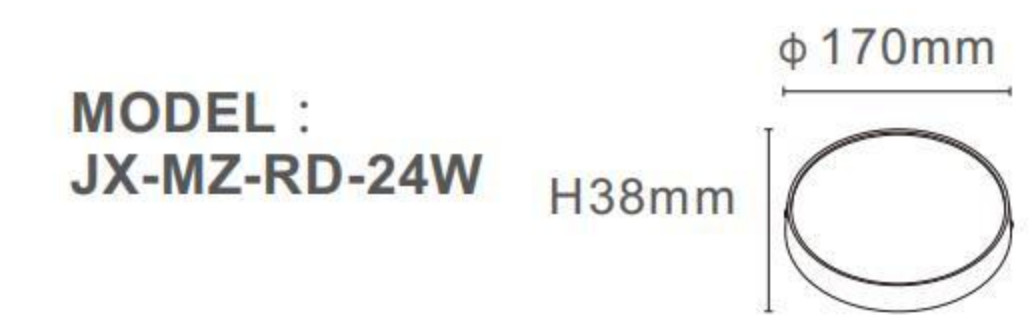

JX-MZ-RD JX-MZ-SQ SERIES

110°
16W

3000K

h(m)	E(lx)	D(m)
1	392	2.18
2	98	4.36
3	44	6.54
4	25	8.72
5	16	10.90

85-265V 50-60Hz	UGR<10	LED	50000H Long Life
IP20	3000K Ra>80	4000K Ra>80	6500K Ra>80

JX-MZ-RD

JX-MZ-SQ

TECHNICAL SPECIFICATIONS

Product Name :	SMD Downlight
Model no:	JX-MZ-RD/JX-MZ-SQ
Power :	16W/24W/36W/48W
Input :	AC85-265V , 50 /60 HZ
Temperature range :	-20-50°C
Light source :	LED SMD2835
Lumen :	80LM/W
Colour Temperature :	3000K - 6500K
Colour Rendering Index :	CRI>80
Beam angle :	110°
Power factor :	Pf>0.5 / Pf>0.9
Power efficiency :	92%
Housing material :	Die casting Aluminium
Diffuser :	PC
Lighning protection :	1.5-4KV
Protection class :	Ip20

JX-MZ-RD JX-MZ-SQ SERIES

3000K

h(m)	E(lx)	D(m)
1	392	2.18
2	98	4.36
3	44	6.54
4	25	8.72
5	16	10.90

JX-MZ-RD

JX-MZ-SQ

TECHNICAL SPECIFICATIONS

Product Name :	SMD Downlight
Model no:	JX-MZ-RD/JX-MZ-SQ
Power :	16W/24W/36W/48W
Input :	AC85-265V , 50 /60 HZ
Temperature range :	-20-50°C
Light source :	LED SMD2835
Lumen :	80LM/W
Colour Temperature :	3000K - 6500K
Colour Rendering Index :	CRI>80
Beam angle :	110°
Power factor :	Pf>0.5 / Pf>0.9
Power efficiency :	92%
Housing material :	Die casting Aluminium
Diffuser :	PC
Lighning protection :	1.5-4KV
Protection class :	Ip20