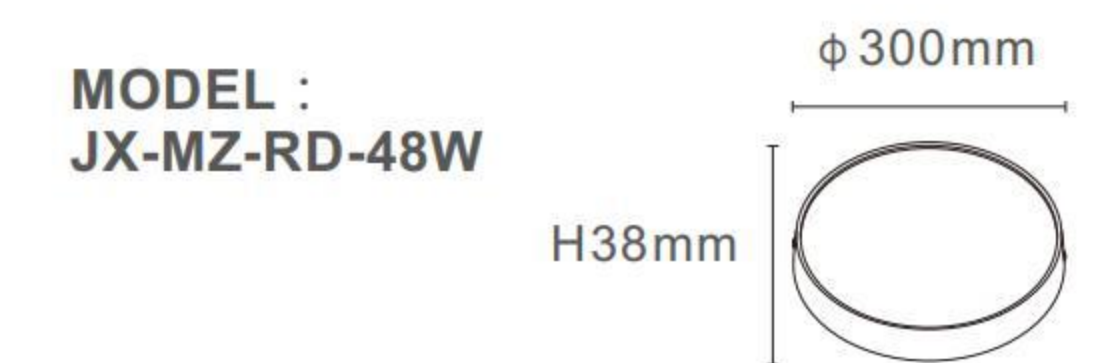

JX-MZ-RD JX-MZ-SQ SERIES

110°
16W

3000K

h(m)	E(lx)	D(m)
1	392	2.18
2	98	4.36
3	44	6.54
4	25	8.72
5	16	10.90

85-265V 50-60Hz	UGR<10	LED	50000H Long Life
IP20	3000K Ra>80	4000K Ra>80	6500K Ra>80

JX-MZ-RD

JX-MZ-SQ

TECHNICAL SPECIFICATIONS

Product Name :	SMD Downlight
Model no:	JX-MZ-RD/JX-MZ-SQ
Power :	16W/24W/36W/48W
Input :	AC85-265V , 50 /60 HZ
Temperature range :	-20-50°C
Light source :	LED SMD2835
Lumen :	80LM/W
Colour Temperature :	3000K - 6500K
Colour Rendering Index :	CRI>80
Beam angle :	110°
Power factor :	Pf>0.5 / Pf>0.9
Power efficiency :	92%
Housing material :	Die casting Aluminium
Diffuser :	PC
Lighning protection :	1.5-4KV
Protection class :	Ip20

JX-MZ-RD JX-MZ-SQ SERIES

3000K

h(m)	E(lx)	D(m)
1	392	2.18
2	98	4.36
3	44	6.54
4	25	8.72
5	16	10.90

JX-MZ-RD

JX-MZ-SQ

TECHNICAL SPECIFICATIONS

Product Name :	SMD Downlight
Model no:	JX-MZ-RD/JX-MZ-SQ
Power :	16W/24W/36W/48W
Input :	AC85-265V , 50 /60 HZ
Temperature range :	-20-50°C
Light source :	LED SMD2835
Lumen :	80LM/W
Colour Temperature :	3000K - 6500K
Colour Rendering Index :	CRI>80
Beam angle :	110°
Power factor :	Pf>0.5 / Pf>0.9
Power efficiency :	92%
Housing material :	Die casting Aluminium
Diffuser :	PC
Lighning protection :	1.5-4KV
Protection class :	Ip20