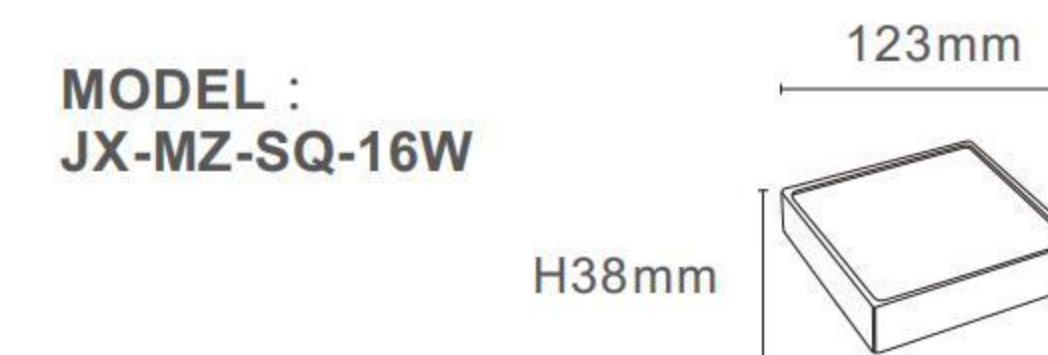

TECHNICAL SPECIFICATIONS

Product Name :	SMD Downlight
Model no:	JX-MZ-RD/JX-MZ-SQ
Power :	16W/24W/36W/48W
Input :	AC85-265V , 50 /60 HZ
Temperature range :	-20-50°C
Light source :	LED SMD2835
Lumen :	80LM/W
Colour Temperature :	3000K - 6500K
Colour Rendering Index :	CRI>80
Beam angle :	110°
Power factor :	Pf>0.5 / Pf>0.9
Power efficiency :	92%
Housing material :	Die casting Aluminium
Diffuser :	PC
Lighning protection :	1.5-4KV
Protection class :	Ip20

JX-MZ-RD JX-MZ-SQ SERIES

3000K

h(m)	E(lx)	D(m)
1	392	2.18
2	98	4.36
3	44	6.54
4	25	8.72
5	16	10.90

JX-MZ-RD

JX-MZ-SQ

TECHNICAL SPECIFICATIONS

Product Name :	SMD Downlight
Model no:	JX-MZ-RD/JX-MZ-SQ
Power :	16W/24W/36W/48W
Input :	AC85-265V , 50 /60 HZ
Temperature range :	-20-50°C
Light source :	LED SMD2835
Lumen :	80LM/W
Colour Temperature :	3000K - 6500K
Colour Rendering Index :	CRI>80
Beam angle :	110°
Power factor :	Pf>0.5 / Pf>0.9
Power efficiency :	92%
Housing material :	Die casting Aluminium
Diffuser :	PC
Lighning protection :	1.5-4KV
Protection class :	Ip20