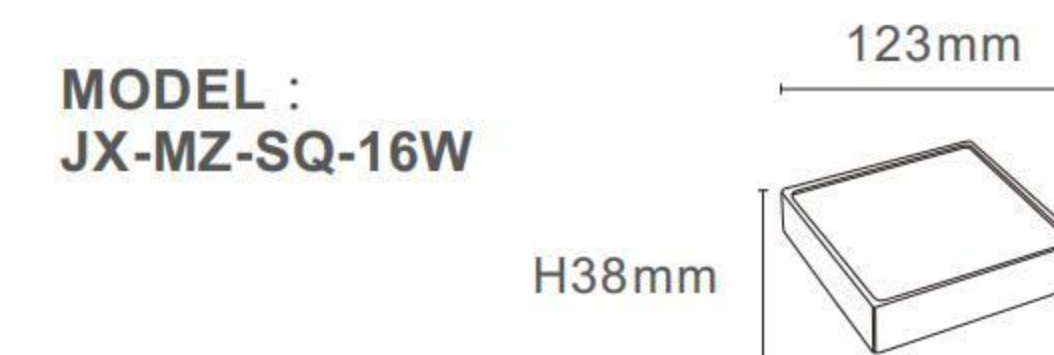

JX-MZ-RD JX-MZ-SQ SERIES

110°
16W

3000K

h(m)	E(lx)	D(m)
1	392	2.18
2	98	4.36
3	44	6.54
4	25	8.72
5	16	10.90

85-265V 50-60Hz	UGR<10	LED	50000H Long Life
IP20	3000K Ra>80	4000K Ra>80	6500K Ra>80

JX-MZ-RD

JX-MZ-SQ

TECHNICAL SPECIFICATIONS

Product Name :	SMD Downlight
Model no:	JX-MZ-RD/JX-MZ-SQ
Power :	16W/24W/36W/48W
Input :	AC85-265V , 50 /60 HZ
Temperature range :	-20-50°C
Light source :	LED SMD2835
Lumen :	80LM/W
Colour Temperature :	3000K - 6500K
Colour Rendering Index :	CRI>80
Beam angle :	110°
Power factor :	Pf>0.5 / Pf>0.9
Power efficiency :	92%
Housing material :	Die casting Aluminium
Diffuser :	PC
Lighning protection :	1.5-4KV
Protection class :	Ip20

JX-MZ-RD JX-MZ-SQ SERIES

3000K

h(m)	E(lx)	D(m)
1	392	2.18
2	98	4.36
3	44	6.54
4	25	8.72
5	16	10.90

JX-MZ-RD

JX-MZ-SQ

TECHNICAL SPECIFICATIONS

Product Name :	SMD Downlight
Model no:	JX-MZ-RD/JX-MZ-SQ
Power :	16W/24W/36W/48W
Input :	AC85-265V , 50 /60 HZ
Temperature range :	-20-50°C
Light source :	LED SMD2835
Lumen :	80LM/W
Colour Temperature :	3000K - 6500K
Colour Rendering Index :	CRI>80
Beam angle :	110°
Power factor :	Pf>0.5 / Pf>0.9
Power efficiency :	92%
Housing material :	Die casting Aluminium
Diffuser :	PC
Lighning protection :	1.5-4KV
Protection class :	Ip20