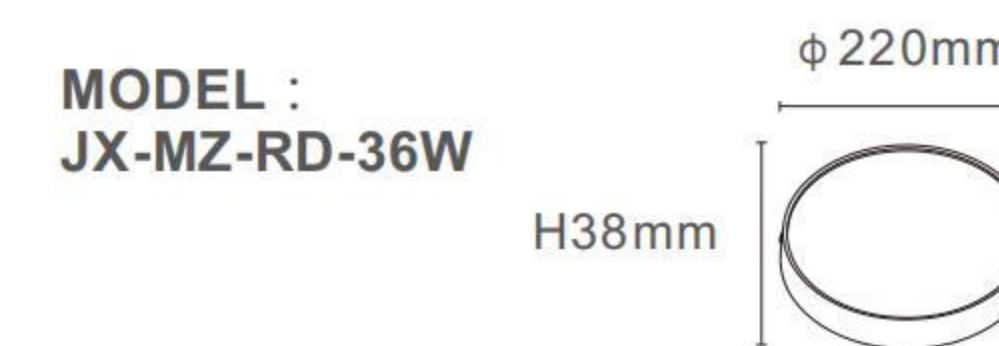

JX-MZ-RD JX-MZ-SQ SERIES

110°
16W

3000K

h(m)	E(lx)	D(m)
1	392	2.18
2	98	4.36
3	44	6.54
4	25	8.72
5	16	10.90

85-265V 50-60Hz	UGR<10	LED	50000H Long Life
IP20	3000K Ra>80	4000K Ra>80	6500K Ra>80

JX-MZ-RD

JX-MZ-SQ

TECHNICAL SPECIFICATIONS

Product Name :	SMD Downlight
Model no:	JX-MZ-RD/JX-MZ-SQ
Power :	16W/24W/36W/48W
Input :	AC85-265V , 50 /60 HZ
Temperature range :	-20-50°C
Light source :	LED SMD2835
Lumen :	80LM/W
Colour Temperature :	3000K - 6500K
Colour Rendering Index :	CRI>80
Beam angle :	110°
Power factor :	Pf>0.5 / Pf>0.9
Power efficiency :	92%
Housing material :	Die casting Aluminium
Diffuser :	PC
Lighning protection :	1.5-4KV
Protection class :	Ip20

JX-MZ-RD JX-MZ-SQ SERIES

3000K

h(m)	E(lx)	D(m)
1	392	2.18
2	98	4.36
3	44	6.54
4	25	8.72
5	16	10.90

JX-MZ-RD

JX-MZ-SQ

TECHNICAL SPECIFICATIONS

Product Name :	SMD Downlight
Model no:	JX-MZ-RD/JX-MZ-SQ
Power :	16W/24W/36W/48W
Input :	AC85-265V , 50 /60 HZ
Temperature range :	-20-50°C
Light source :	LED SMD2835
Lumen :	80LM/W
Colour Temperature :	3000K - 6500K
Colour Rendering Index :	CRI>80
Beam angle :	110°
Power factor :	Pf>0.5 / Pf>0.9
Power efficiency :	92%
Housing material :	Die casting Aluminium
Diffuser :	PC
Lighning protection :	1.5-4KV
Protection class :	Ip20