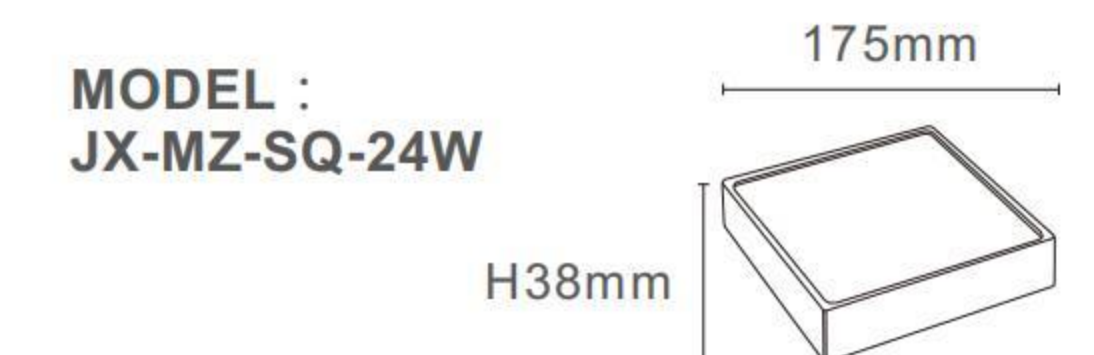

TECHNICAL SPECIFICATIONS

Product Name :	SMD Downlight
Model no:	JX-MZ-RD/JX-MZ-SQ
Power :	16W/24W/36W/48W
Input :	AC85-265V , 50 /60 HZ
Temperature range :	-20-50°C
Light source :	LED SMD2835
Lumen :	80LM/W
Colour Temperature :	3000K - 6500K
Colour Rendering Index :	CRI>80
Beam angle :	110°
Power factor :	Pf>0.5 / Pf>0.9
Power efficiency :	92%
Housing material :	Die casting Aluminium
Diffuser :	PC
Lighning protection :	1.5-4KV
Protection class :	Ip20

JX-MZ-RD JX-MZ-SQ SERIES

3000K

h(m)	E(lx)	D(m)
1	392	2.18
2	98	4.36
3	44	6.54
4	25	8.72
5	16	10.90

JX-MZ-RD

JX-MZ-SQ

TECHNICAL SPECIFICATIONS

Product Name :	SMD Downlight
Model no:	JX-MZ-RD/JX-MZ-SQ
Power :	16W/24W/36W/48W
Input :	AC85-265V , 50 /60 HZ
Temperature range :	-20-50°C
Light source :	LED SMD2835
Lumen :	80LM/W
Colour Temperature :	3000K - 6500K
Colour Rendering Index :	CRI>80
Beam angle :	110°
Power factor :	Pf>0.5 / Pf>0.9
Power efficiency :	92%
Housing material :	Die casting Aluminium
Diffuser :	PC
Lighning protection :	1.5-4KV
Protection class :	Ip20