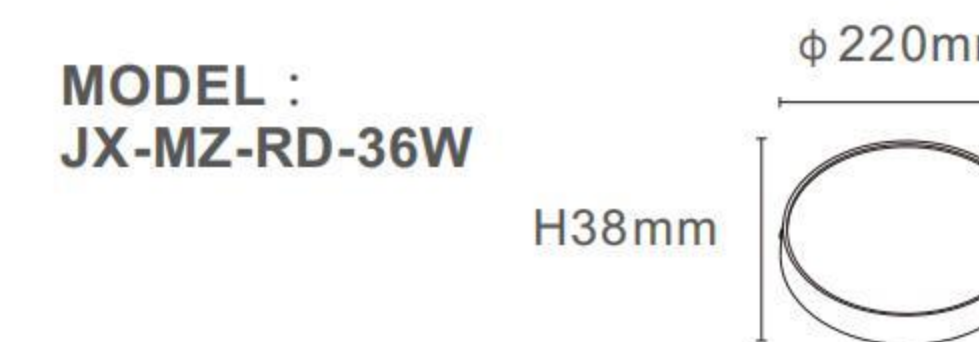

TECHNICAL SPECIFICATIONS

Product Name :	SMD Downlight
Model no:	JX-MZ-RD/JX-MZ-SQ
Power :	16W/24W/36W/48W
Input :	AC85-265V , 50 /60 HZ
Temperature range :	-20-50°C
Light source :	LED SMD2835
Lumen :	80LM/W
Colour Temperature :	3000K - 6500K
Colour Rendering Index :	CRI>80
Beam angle :	110°
Power factor :	Pf>0.5 / Pf>0.9
Power efficiency :	92%
Housing material :	Die casting Aluminium
Diffuser :	PC
Lighning protection :	1.5-4KV
Protection class :	Ip20

JX-MZ-RD JX-MZ-SQ SERIES

3000K

h(m)	E(lx)	D(m)
1	392	2.18
2	98	4.36
3	44	6.54
4	25	8.72
5	16	10.90

JX-MZ-RD

JX-MZ-SQ

TECHNICAL SPECIFICATIONS

Product Name :	SMD Downlight
Model no:	JX-MZ-RD/JX-MZ-SQ
Power :	16W/24W/36W/48W
Input :	AC85-265V , 50 /60 HZ
Temperature range :	-20-50°C
Light source :	LED SMD2835
Lumen :	80LM/W
Colour Temperature :	3000K - 6500K
Colour Rendering Index :	CRI>80
Beam angle :	110°
Power factor :	Pf>0.5 / Pf>0.9
Power efficiency :	92%
Housing material :	Die casting Aluminium
Diffuser :	PC
Lighning protection :	1.5-4KV
Protection class :	Ip20