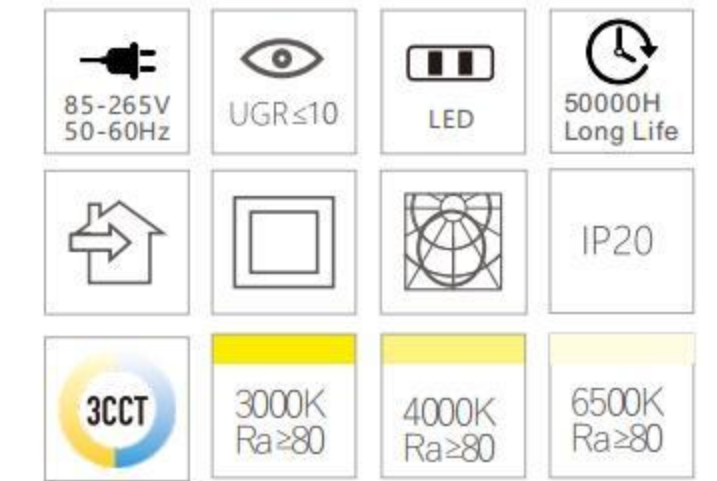

TECHNICAL SPECIFICATIONS

Product Name :	SMD Downlight
Model no:	JX-MZ-RD/JX-MZ-SQ
Power :	16W/24W/36W/48W
Input :	AC85-265V , 50 /60 HZ
Temperature range :	-20-50°C
Light source :	LED SMD2835
Lumen :	80LM/W
Colour Temperature :	3000K - 6500K
Colour Rendering Index :	CRI>80
Beam angle :	110°
Power factor :	Pf>0.5 / Pf>0.9
Power efficiency :	92%
Housing material :	Die casting Aluminium
Diffuser :	PC
Lighning protection :	1.5-4KV
Protection class :	Ip20

JX-MZ-RD JX-MZ-SQ SERIES

3000K

h(m)	E(lx)	D(m)
1	392	2.18
2	98	4.36
3	44	6.54
4	25	8.72
5	16	10.90

JX-MZ-RD

JX-MZ-SQ

TECHNICAL SPECIFICATIONS

Product Name :	SMD Downlight
Model no:	JX-MZ-RD/JX-MZ-SQ
Power :	16W/24W/36W/48W
Input :	AC85-265V , 50 /60 HZ
Temperature range :	-20-50°C
Light source :	LED SMD2835
Lumen :	80LM/W
Colour Temperature :	3000K - 6500K
Colour Rendering Index :	CRI>80
Beam angle :	110°
Power factor :	Pf>0.5 / Pf>0.9
Power efficiency :	92%
Housing material :	Die casting Aluminium
Diffuser :	PC
Lighning protection :	1.5-4KV
Protection class :	Ip20