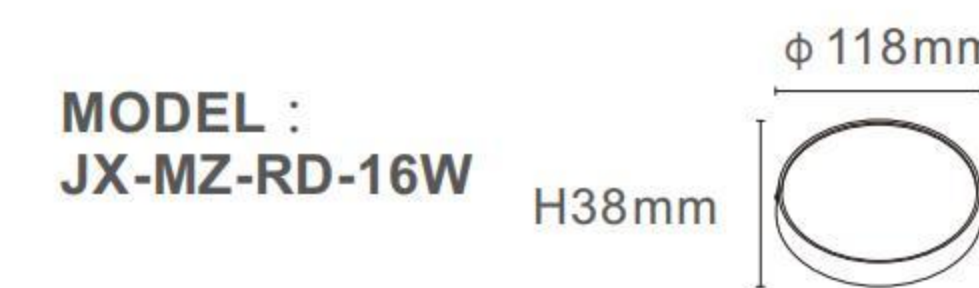

TECHNICAL SPECIFICATIONS

Product Name :	SMD Downlight
Model no:	JX-MZ-RD/JX-MZ-SQ
Power :	16W/24W/36W/48W
Input :	AC85-265V , 50 /60 HZ
Temperature range :	-20-50°C
Light source :	LED SMD2835
Lumen :	80LM/W
Colour Temperature :	3000K - 6500K
Colour Rendering Index :	CRI>80
Beam angle :	110°
Power factor :	Pf>0.5 / Pf>0.9
Power efficiency :	92%
Housing material :	Die casting Aluminium
Diffuser :	PC
Lighning protection :	1.5-4KV
Protection class :	Ip20

JX-MZ-RD JX-MZ-SQ SERIES

3000K

h(m)	E(lx)	D(m)
1	392	2.18
2	98	4.36
3	44	6.54
4	25	8.72
5	16	10.90

JX-MZ-RD

JX-MZ-SQ

TECHNICAL SPECIFICATIONS

Product Name :	SMD Downlight
Model no:	JX-MZ-RD/JX-MZ-SQ
Power :	16W/24W/36W/48W
Input :	AC85-265V , 50 /60 HZ
Temperature range :	-20-50°C
Light source :	LED SMD2835
Lumen :	80LM/W
Colour Temperature :	3000K - 6500K
Colour Rendering Index :	CRI>80
Beam angle :	110°
Power factor :	Pf>0.5 / Pf>0.9
Power efficiency :	92%
Housing material :	Die casting Aluminium
Diffuser :	PC
Lighning protection :	1.5-4KV
Protection class :	Ip20