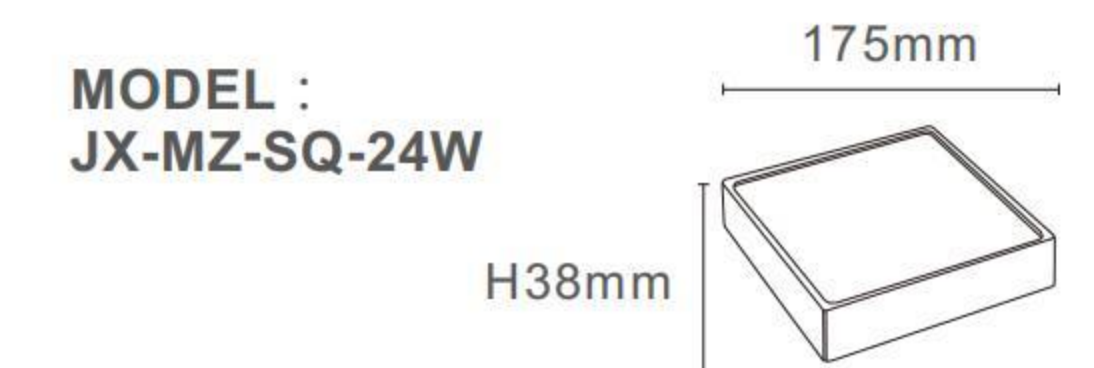

JX-MZ-RD JX-MZ-SQ SERIES

110°
16W

3000K

h(m)	E(lx)	D(m)
1	392	2.18
2	98	4.36
3	44	6.54
4	25	8.72
5	16	10.90

85-265V 50-60Hz	UGR<10	LED	50000H Long Life
IP20	3000K Ra>80	4000K Ra>80	6500K Ra>80

JX-MZ-RD

JX-MZ-SQ

TECHNICAL SPECIFICATIONS

Product Name :	SMD Downlight
Model no:	JX-MZ-RD/JX-MZ-SQ
Power :	16W/24W/36W/48W
Input :	AC85-265V , 50 /60 HZ
Temperature range :	-20-50°C
Light source :	LED SMD2835
Lumen :	80LM/W
Colour Temperature :	3000K - 6500K
Colour Rendering Index :	CRI>80
Beam angle :	110°
Power factor :	Pf>0.5 / Pf>0.9
Power efficiency :	92%
Housing material :	Die casting Aluminium
Diffuser :	PC
Lighning protection :	1.5-4KV
Protection class :	Ip20

JX-MZ-RD JX-MZ-SQ SERIES

3000K

h(m)	E(lx)	D(m)
1	392	2.18
2	98	4.36
3	44	6.54
4	25	8.72
5	16	10.90

JX-MZ-RD

JX-MZ-SQ

TECHNICAL SPECIFICATIONS

Product Name :	SMD Downlight
Model no:	JX-MZ-RD/JX-MZ-SQ
Power :	16W/24W/36W/48W
Input :	AC85-265V , 50 /60 HZ
Temperature range :	-20-50°C
Light source :	LED SMD2835
Lumen :	80LM/W
Colour Temperature :	3000K - 6500K
Colour Rendering Index :	CRI>80
Beam angle :	110°
Power factor :	Pf>0.5 / Pf>0.9
Power efficiency :	92%
Housing material :	Die casting Aluminium
Diffuser :	PC
Lighning protection :	1.5-4KV
Protection class :	Ip20