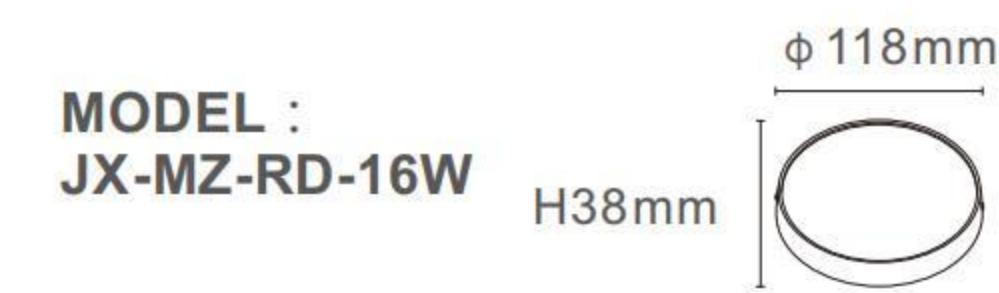

JX-MZ-RD JX-MZ-SQ SERIES

110°
16W

3000K

h(m)	E(lx)	D(m)
1	392	2.18
2	98	4.36
3	44	6.54
4	25	8.72
5	16	10.90

85-265V 50-60Hz	UGR<10	LED	50000H Long Life
IP20	3000K Ra>80	4000K Ra>80	6500K Ra>80

JX-MZ-RD

JX-MZ-SQ

TECHNICAL SPECIFICATIONS

Product Name :	SMD Downlight
Model no:	JX-MZ-RD/JX-MZ-SQ
Power :	16W/24W/36W/48W
Input :	AC85-265V , 50 /60 HZ
Temperature range :	-20-50°C
Light source :	LED SMD2835
Lumen :	80LM/W
Colour Temperature :	3000K - 6500K
Colour Rendering Index :	CRI>80
Beam angle :	110°
Power factor :	Pf>0.5 / Pf>0.9
Power efficiency :	92%
Housing material :	Die casting Aluminium
Diffuser :	PC
Lighning protection :	1.5-4KV
Protection class :	Ip20

JX-MZ-RD JX-MZ-SQ SERIES

3000K

h(m)	E(lx)	D(m)
1	392	2.18
2	98	4.36
3	44	6.54
4	25	8.72
5	16	10.90

JX-MZ-RD

JX-MZ-SQ

TECHNICAL SPECIFICATIONS

Product Name :	SMD Downlight
Model no:	JX-MZ-RD/JX-MZ-SQ
Power :	16W/24W/36W/48W
Input :	AC85-265V , 50 /60 HZ
Temperature range :	-20-50°C
Light source :	LED SMD2835
Lumen :	80LM/W
Colour Temperature :	3000K - 6500K
Colour Rendering Index :	CRI>80
Beam angle :	110°
Power factor :	Pf>0.5 / Pf>0.9
Power efficiency :	92%
Housing material :	Die casting Aluminium
Diffuser :	PC
Lighning protection :	1.5-4KV
Protection class :	Ip20