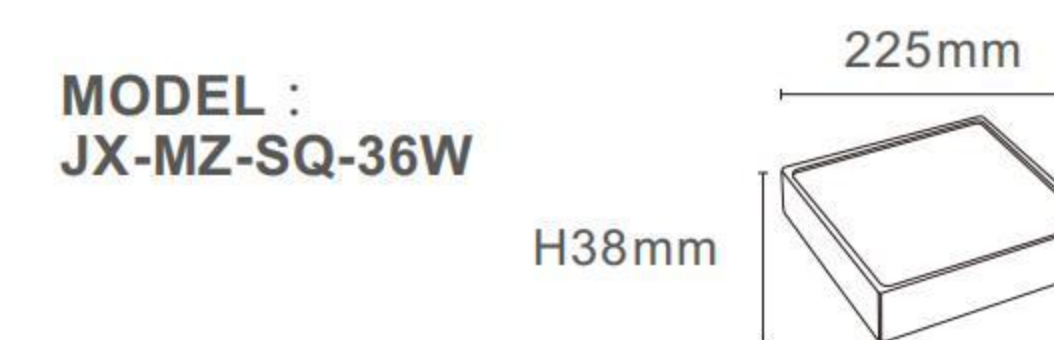

JX-MZ-RD JX-MZ-SQ SERIES

110°
16W

3000K

h(m)	E(lx)	D(m)
1	392	2.18
2	98	4.36
3	44	6.54
4	25	8.72
5	16	10.90

85-265V 50-60Hz	UGR<10	LED	50000H Long Life
IP20	3000K Ra>80	4000K Ra>80	6500K Ra>80

JX-MZ-RD

JX-MZ-SQ

TECHNICAL SPECIFICATIONS

Product Name :	SMD Downlight
Model no:	JX-MZ-RD/JX-MZ-SQ
Power :	16W/24W/36W/48W
Input :	AC85-265V , 50 /60 HZ
Temperature range :	-20-50°C
Light source :	LED SMD2835
Lumen :	80LM/W
Colour Temperature :	3000K - 6500K
Colour Rendering Index :	CRI>80
Beam angle :	110°
Power factor :	Pf>0.5 / Pf>0.9
Power efficiency :	92%
Housing material :	Die casting Aluminium
Diffuser :	PC
Lighning protection :	1.5-4KV
Protection class :	Ip20

JX-MZ-RD JX-MZ-SQ SERIES

3000K

h(m)	E(lx)	D(m)
1	392	2.18
2	98	4.36
3	44	6.54
4	25	8.72
5	16	10.90

JX-MZ-RD

JX-MZ-SQ

TECHNICAL SPECIFICATIONS

Product Name :	SMD Downlight
Model no:	JX-MZ-RD/JX-MZ-SQ
Power :	16W/24W/36W/48W
Input :	AC85-265V , 50 /60 HZ
Temperature range :	-20-50°C
Light source :	LED SMD2835
Lumen :	80LM/W
Colour Temperature :	3000K - 6500K
Colour Rendering Index :	CRI>80
Beam angle :	110°
Power factor :	Pf>0.5 / Pf>0.9
Power efficiency :	92%
Housing material :	Die casting Aluminium
Diffuser :	PC
Lighning protection :	1.5-4KV
Protection class :	Ip20