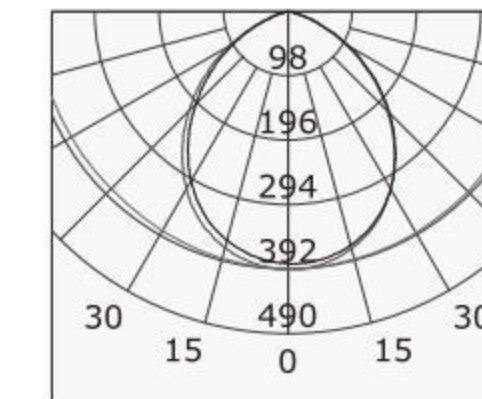

TECHNICAL SPECIFICATIONS

Product Name :	SMD Downlight
Model no:	JX-MZ-RD/JX-MZ-SQ
Power :	16W/24W/36W/48W
Input :	AC85-265V , 50 /60 HZ
Temperature range :	-20-50°C
Light source :	LED SMD2835
Lumen :	80LM/W
Colour Temperature :	3000K - 6500K
Colour Rendering Index :	CRI>80
Beam angle :	110°
Power factor :	Pf>0.5 / Pf>0.9
Power efficiency :	92%
Housing material :	Die casting Aluminium
Diffuser :	PC
Lighning protection :	1.5-4KV
Protection class :	Ip20

JX-MZ-RD JX-MZ-SQ SERIES

3000K

h(m)	E(lx)	D(m)
1	392	2.18
2	98	4.36
3	44	6.54
4	25	8.72
5	16	10.90

JX-MZ-RD

JX-MZ-SQ

TECHNICAL SPECIFICATIONS

Product Name :	SMD Downlight
Model no:	JX-MZ-RD/JX-MZ-SQ
Power :	16W/24W/36W/48W
Input :	AC85-265V , 50 /60 HZ
Temperature range :	-20-50°C
Light source :	LED SMD2835
Lumen :	80LM/W
Colour Temperature :	3000K - 6500K
Colour Rendering Index :	CRI>80
Beam angle :	110°
Power factor :	Pf>0.5 / Pf>0.9
Power efficiency :	92%
Housing material :	Die casting Aluminium
Diffuser :	PC
Lighning protection :	1.5-4KV
Protection class :	Ip20