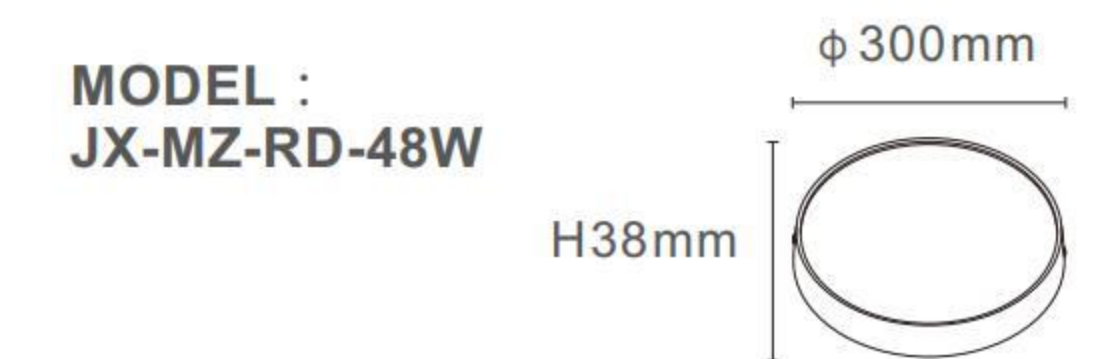

TECHNICAL SPECIFICATIONS

Product Name :	SMD Downlight
Model no:	JX-MZ-RD/JX-MZ-SQ
Power :	16W/24W/36W/48W
Input :	AC85-265V , 50 /60 HZ
Temperature range :	-20-50°C
Light source :	LED SMD2835
Lumen :	80LM/W
Colour Temperature :	3000K - 6500K
Colour Rendering Index :	CRI>80
Beam angle :	110°
Power factor :	Pf>0.5 / Pf>0.9
Power efficiency :	92%
Housing material :	Die casting Aluminium
Diffuser :	PC
Lighning protection :	1.5-4KV
Protection class :	Ip20

JX-MZ-RD JX-MZ-SQ SERIES

3000K

h(m)	E(lx)	D(m)
1	392	2.18
2	98	4.36
3	44	6.54
4	25	8.72
5	16	10.90

JX-MZ-RD

JX-MZ-SQ

TECHNICAL SPECIFICATIONS

Product Name :	SMD Downlight
Model no:	JX-MZ-RD/JX-MZ-SQ
Power :	16W/24W/36W/48W
Input :	AC85-265V , 50 /60 HZ
Temperature range :	-20-50°C
Light source :	LED SMD2835
Lumen :	80LM/W
Colour Temperature :	3000K - 6500K
Colour Rendering Index :	CRI>80
Beam angle :	110°
Power factor :	Pf>0.5 / Pf>0.9
Power efficiency :	92%
Housing material :	Die casting Aluminium
Diffuser :	PC
Lighning protection :	1.5-4KV
Protection class :	Ip20