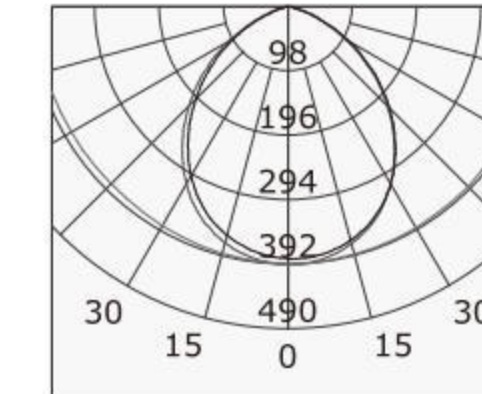

JX-MZ-RD JX-MZ-SQ SERIES

110°
16W

3000K

h(m)	E(lx)	D(m)
1	392	2.18
2	98	4.36
3	44	6.54
4	25	8.72
5	16	10.90

85-265V 50-60Hz	UGR<10	LED	50000H Long Life
IP20	3000K Ra>80	4000K Ra>80	6500K Ra>80

JX-MZ-RD

JX-MZ-SQ

TECHNICAL SPECIFICATIONS

Product Name :	SMD Downlight
Model no:	JX-MZ-RD/JX-MZ-SQ
Power :	16W/24W/36W/48W
Input :	AC85-265V , 50 /60 HZ
Temperature range :	-20-50°C
Light source :	LED SMD2835
Lumen :	80LM/W
Colour Temperature :	3000K - 6500K
Colour Rendering Index :	CRI>80
Beam angle :	110°
Power factor :	Pf>0.5 / Pf>0.9
Power efficiency :	92%
Housing material :	Die casting Aluminium
Diffuser :	PC
Lighning protection :	1.5-4KV
Protection class :	Ip20

JX-MZ-RD JX-MZ-SQ SERIES

3000K

h(m)	E(lx)	D(m)
1	392	2.18
2	98	4.36
3	44	6.54
4	25	8.72
5	16	10.90

JX-MZ-RD

JX-MZ-SQ

TECHNICAL SPECIFICATIONS

Product Name :	SMD Downlight
Model no:	JX-MZ-RD/JX-MZ-SQ
Power :	16W/24W/36W/48W
Input :	AC85-265V , 50 /60 HZ
Temperature range :	-20-50°C
Light source :	LED SMD2835
Lumen :	80LM/W
Colour Temperature :	3000K - 6500K
Colour Rendering Index :	CRI>80
Beam angle :	110°
Power factor :	Pf>0.5 / Pf>0.9
Power efficiency :	92%
Housing material :	Die casting Aluminium
Diffuser :	PC
Lighning protection :	1.5-4KV
Protection class :	Ip20