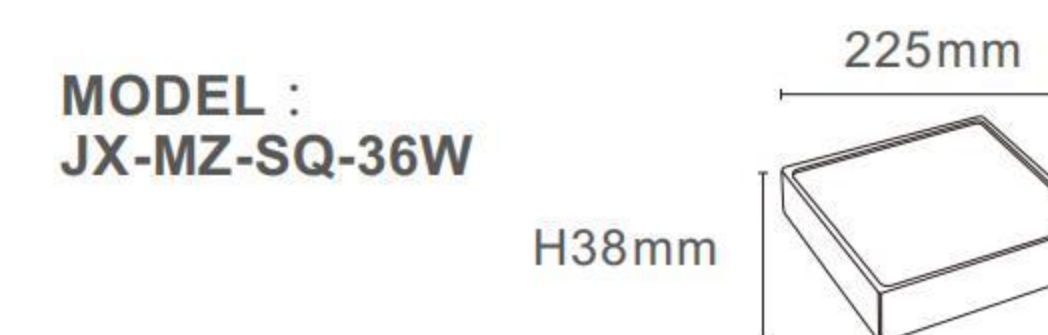

TECHNICAL SPECIFICATIONS

Product Name :	SMD Downlight
Model no:	JX-MZ-RD/JX-MZ-SQ
Power :	16W/24W/36W/48W
Input :	AC85-265V , 50 /60 HZ
Temperature range :	-20-50°C
Light source :	LED SMD2835
Lumen :	80LM/W
Colour Temperature :	3000K - 6500K
Colour Rendering Index :	CRI>80
Beam angle :	110°
Power factor :	Pf>0.5 / Pf>0.9
Power efficiency :	92%
Housing material :	Die casting Aluminium
Diffuser :	PC
Lighning protection :	1.5-4KV
Protection class :	Ip20

JX-MZ-RD JX-MZ-SQ SERIES

3000K

h(m)	E(lx)	D(m)
1	392	2.18
2	98	4.36
3	44	6.54
4	25	8.72
5	16	10.90

JX-MZ-RD

JX-MZ-SQ

TECHNICAL SPECIFICATIONS

Product Name :	SMD Downlight
Model no:	JX-MZ-RD/JX-MZ-SQ
Power :	16W/24W/36W/48W
Input :	AC85-265V , 50 /60 HZ
Temperature range :	-20-50°C
Light source :	LED SMD2835
Lumen :	80LM/W
Colour Temperature :	3000K - 6500K
Colour Rendering Index :	CRI>80
Beam angle :	110°
Power factor :	Pf>0.5 / Pf>0.9
Power efficiency :	92%
Housing material :	Die casting Aluminium
Diffuser :	PC
Lighning protection :	1.5-4KV
Protection class :	Ip20