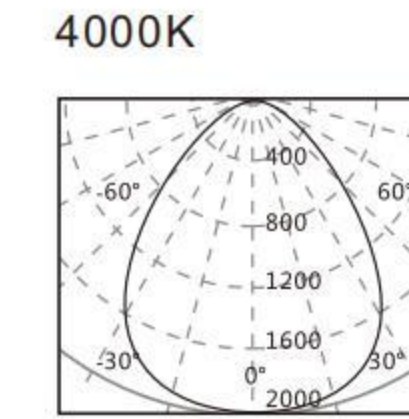

DP

DP SERIES

85-265V 50-60Hz	UGR<10	LED	50000H Long Life
IP20	3000K Ra>80	4000K Ra>80	6500K Ra>80

TECHNICAL SPECIFICATIONS

Product Name :	LED Rectangle Panel Light
Model no:	DP
Power :	18W/48W+48W
Input :	AC85-265V , 50 /60 HZ
Temperature range :	-20-50°C
Light source :	LED SMD2835
Lumen :	90-110 LM/W
Colour Temperture :	3000K - 6500K
Colour Rendering Index :	CRI>80
Beam angle :	110°
Power factor :	Pf>0.5 / Pf>0.9
Power efficiency :	92%
Housing material :	Aluminium Alloy
Diffuser :	PC
Lighning protection :	1.5-4KV
Protection class :	Ip20