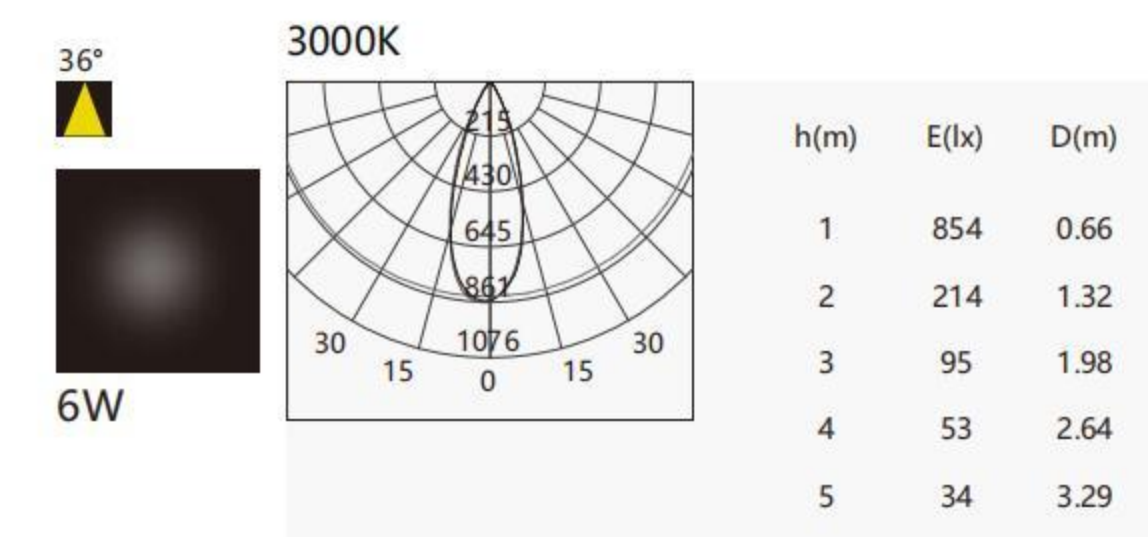

PL-850 SERIES

85-265V 50-60Hz	UGR≤6	LED	50000H Long Life
IP20	IP20	IP20	IP20
3000K Ra≥80	4000K Ra≥80	6500K Ra≥80	SAN AN
	WH	BK	
	SHINE WH	SHINE BK	

PL-850

TECHNICAL SPECIFICATIONS

Product Name :	LED Downlight
Model no:	PL-850
Power :	6W
Input :	AC85-265V , 50 /60 HZ
Temperature range :	-20-50°C
Light source :	LED SMD5050/LED SMD2835/DOB
Lumen :	80-110 LM/W
Colour Temperture :	3000K - 6500K
Colour Rendering Index :	CRI>80
Beam angle :	24°/36°
Power factor :	Pf>0.5 / Pf>0.9
Power efficiency :	92%
Housing material :	Plastic-clad Aluminum
Optical material:	Reflective cup+PC
Lighning protection :	1.5-4KV
Protection class :	Ip20