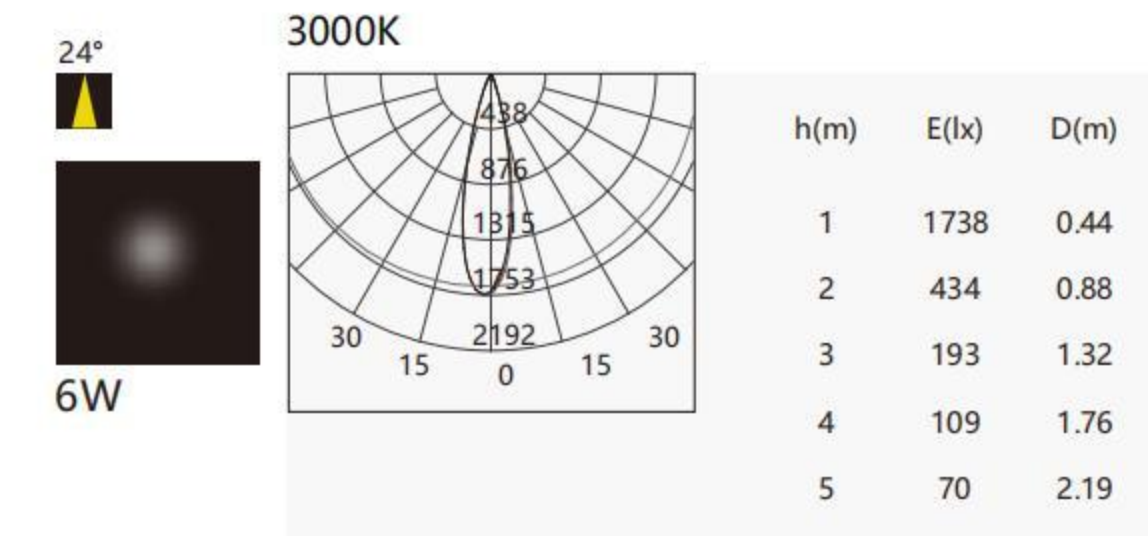

PL-850 SERIES

85-265V 50-60Hz	UGR≤6	LED	50000H Long Life
IP20	IP20	IP20	IP20
3000K Ra≥80	4000K Ra≥80	6500K Ra≥80	SAN AN
	WH	BK	
	SHINE WH	SHINE BK	

PL-850

TECHNICAL SPECIFICATIONS

Product Name :	LED Downlight
Model no:	PL-850
Power :	6W
Input :	AC85-265V , 50 /60 HZ
Temperature range :	-20-50°C
Light source :	LED SMD5050/LED SMD2835/DOB
Lumen :	80-110 LM/W
Colour Temperture :	3000K - 6500K
Colour Rendering Index :	CRI>80
Beam angle :	24°/36°
Power factor :	Pf>0.5 / Pf>0.9
Power efficiency :	92%
Housing material :	Plastic-clad Aluminum
Optical material:	Reflective cup+PC
Lighning protection :	1.5-4KV
Protection class :	Ip20