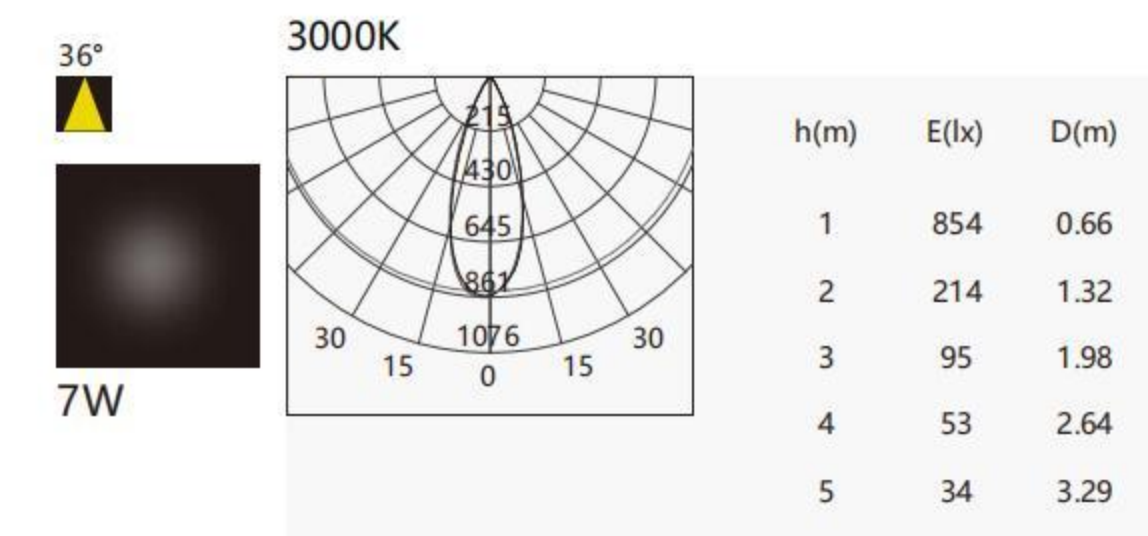

PL-550 SERIES

85-265V 50-60Hz	UGR≤6	LED	50000H Long Life
IP20	IP20	IP20	IP20
3000K Ra≥80	4000K Ra≥80	6500K Ra≥80	SAN AN
			WH BK

PL-550

TECHNICAL SPECIFICATIONS

Product Name :	LED Downlight
Model no:	PL-550
Power :	3W/5W/7W/9W
Input :	AC85-265V , 50 /60 HZ
Temperature range :	-20-50°C
Light source :	DOB
Lumen :	80-110 LM/W
Colour Temperture :	3000K - 6500K
Colour Rendering Index :	CRI>80
Beam angle :	24°/36°
Power factor :	Pf>0.5 / Pf>0.9
Power efficiency :	92%
Housing material :	PC alloy material
Optical material:	Lens
Lighning protection :	1.5-4KV
Protection class :	Ip20